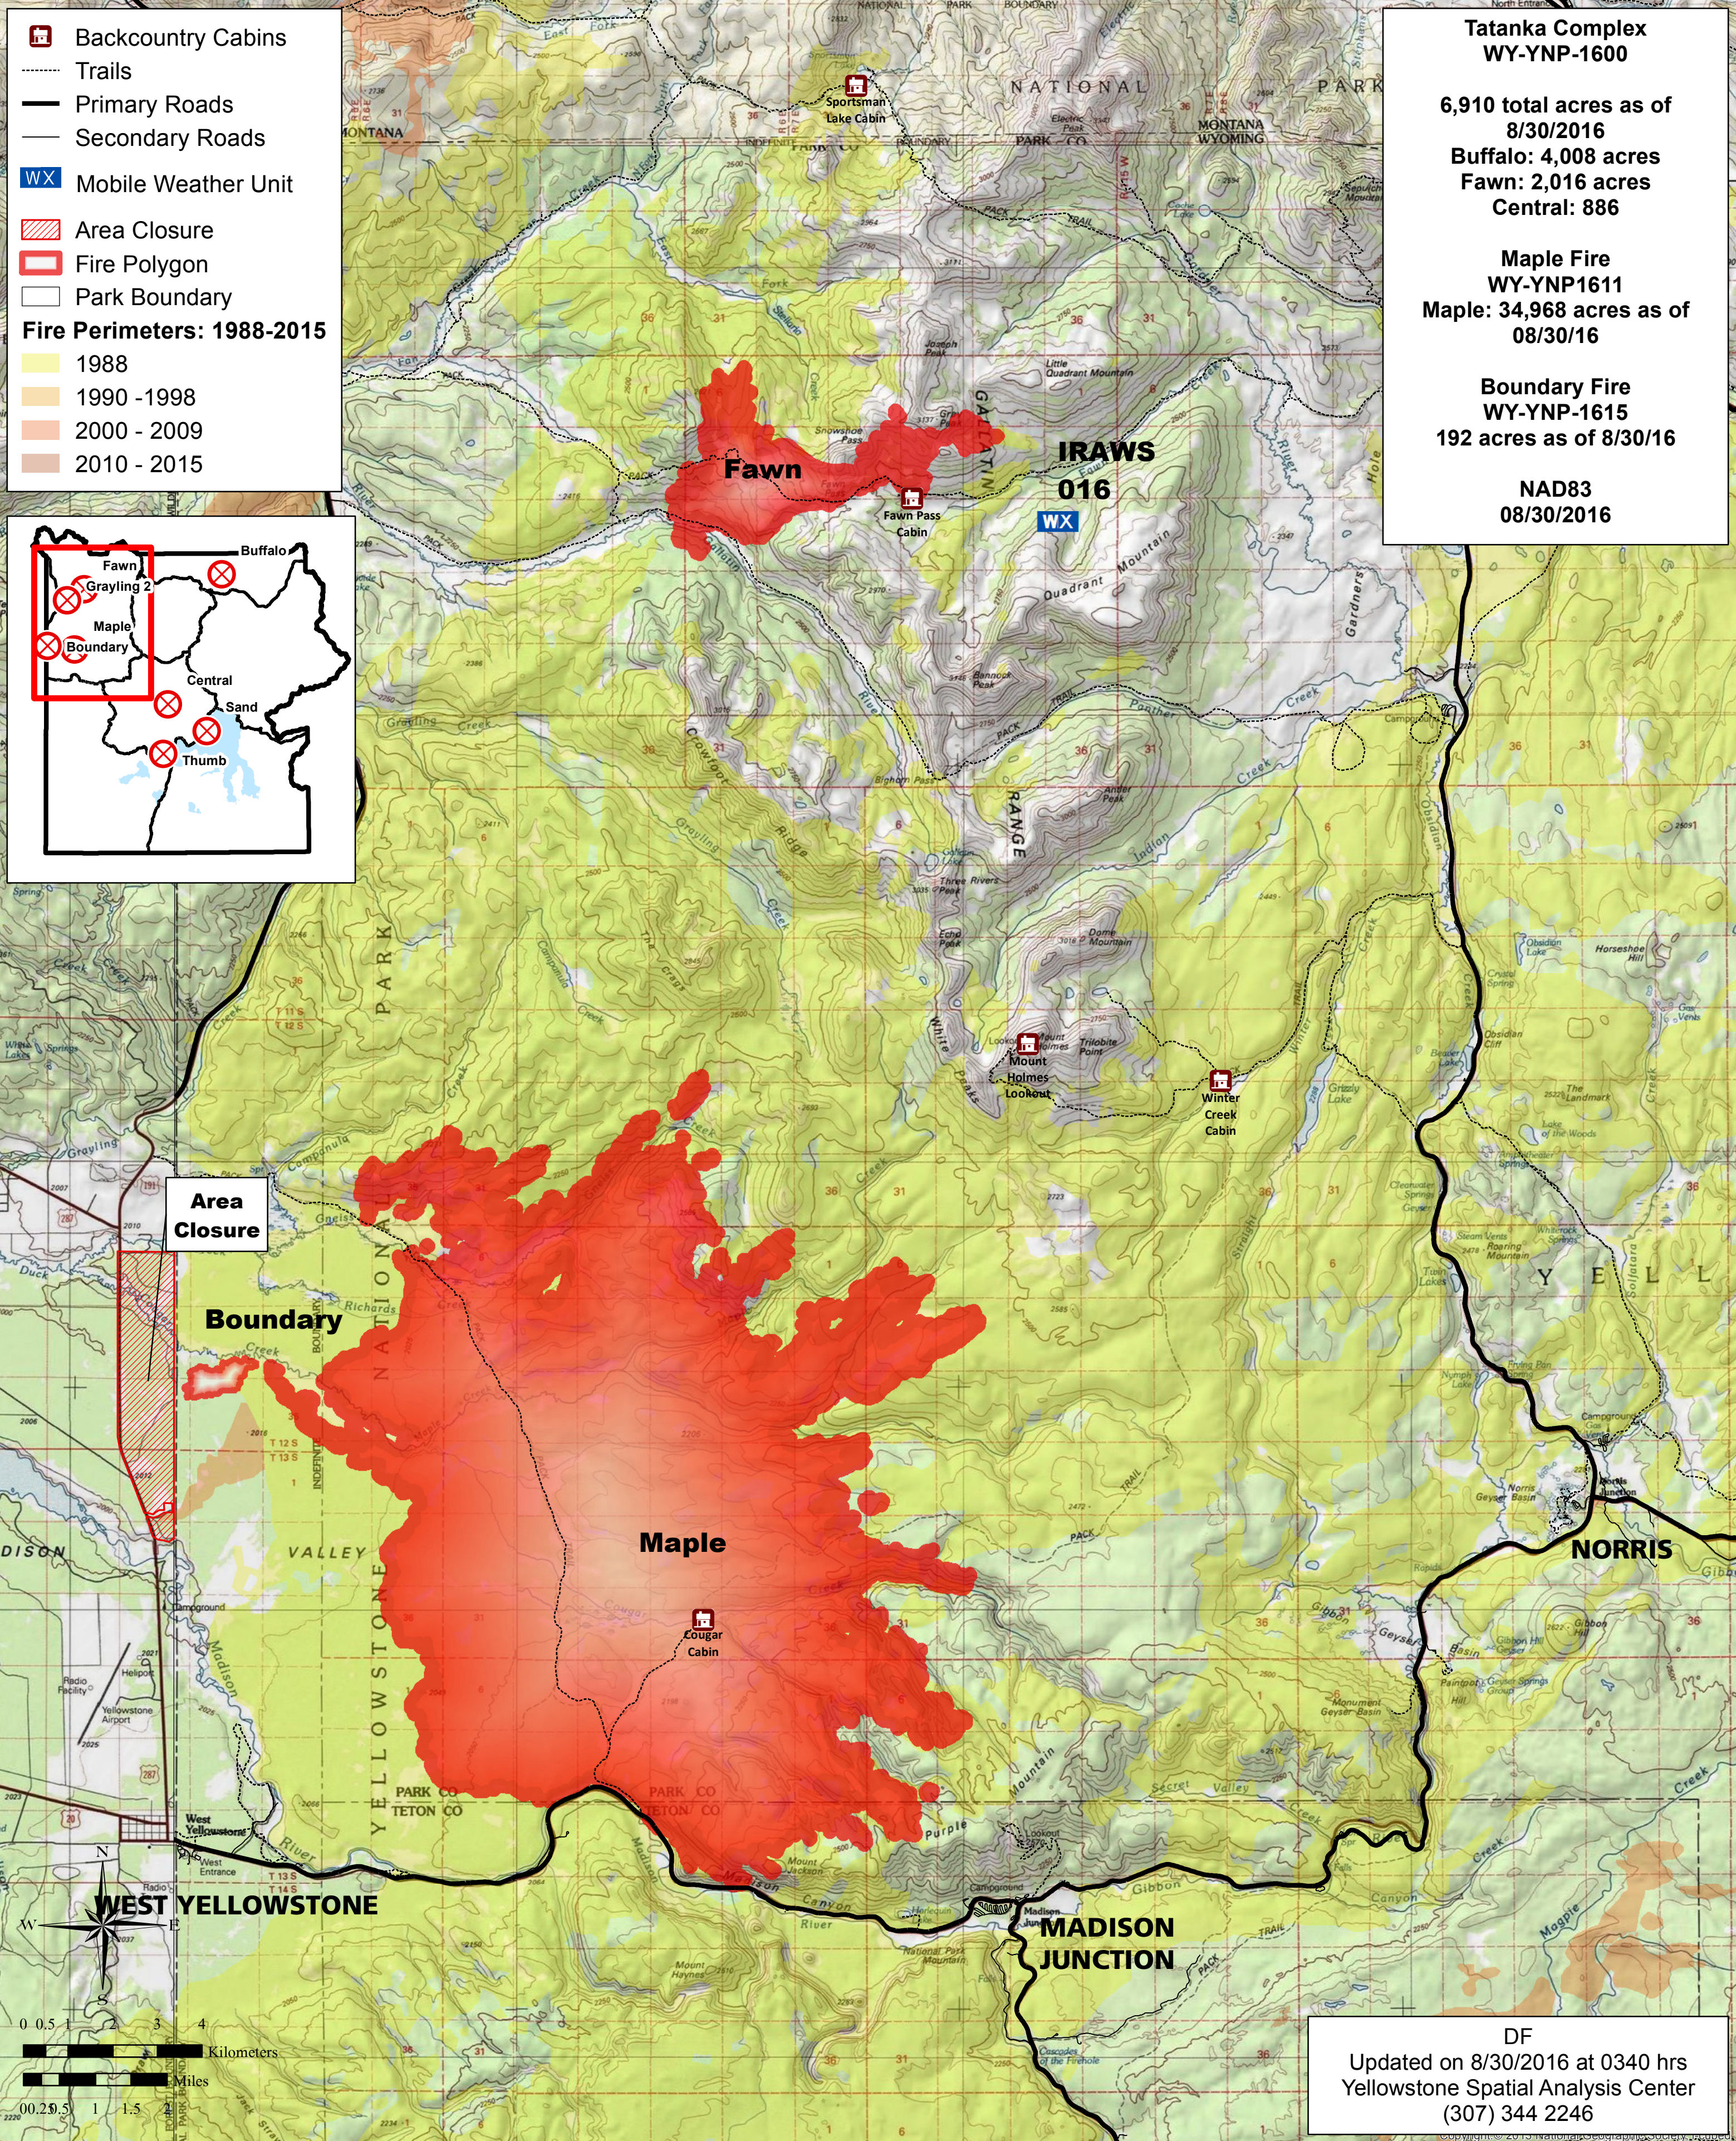

- Backcountry Cabins
- Trails
- Primary Roads
- Secondary Roads
- Mobile Weather Unit
- Area Closure
- Fire Polygon
- Park Boundary

Fire Perimeters: 1988-2015

- 1988
- 1990 - 1998
- 2000 - 2009
- 2010 - 2015

**Tatanka Complex
WY-YNP-1600**

6,910 total acres as of
8/30/2016

Buffalo: 4,008 acres
Fawn: 2,016 acres
Central: 886

Maple Fire
WY-YNP1611
Maple: 34,968 acres as of
08/30/16

Boundary Fire
WY-YNP-1615
192 acres as of 8/30/16

NAD83
08/30/2016

Area Closure

Boundary

Maple

WEST YELLOWSTONE

**MADISON
JUNCTION**

NORRIS

DF
Updated on 8/30/2016 at 0340 hrs
Yellowstone Spatial Analysis Center
(307) 344 2246