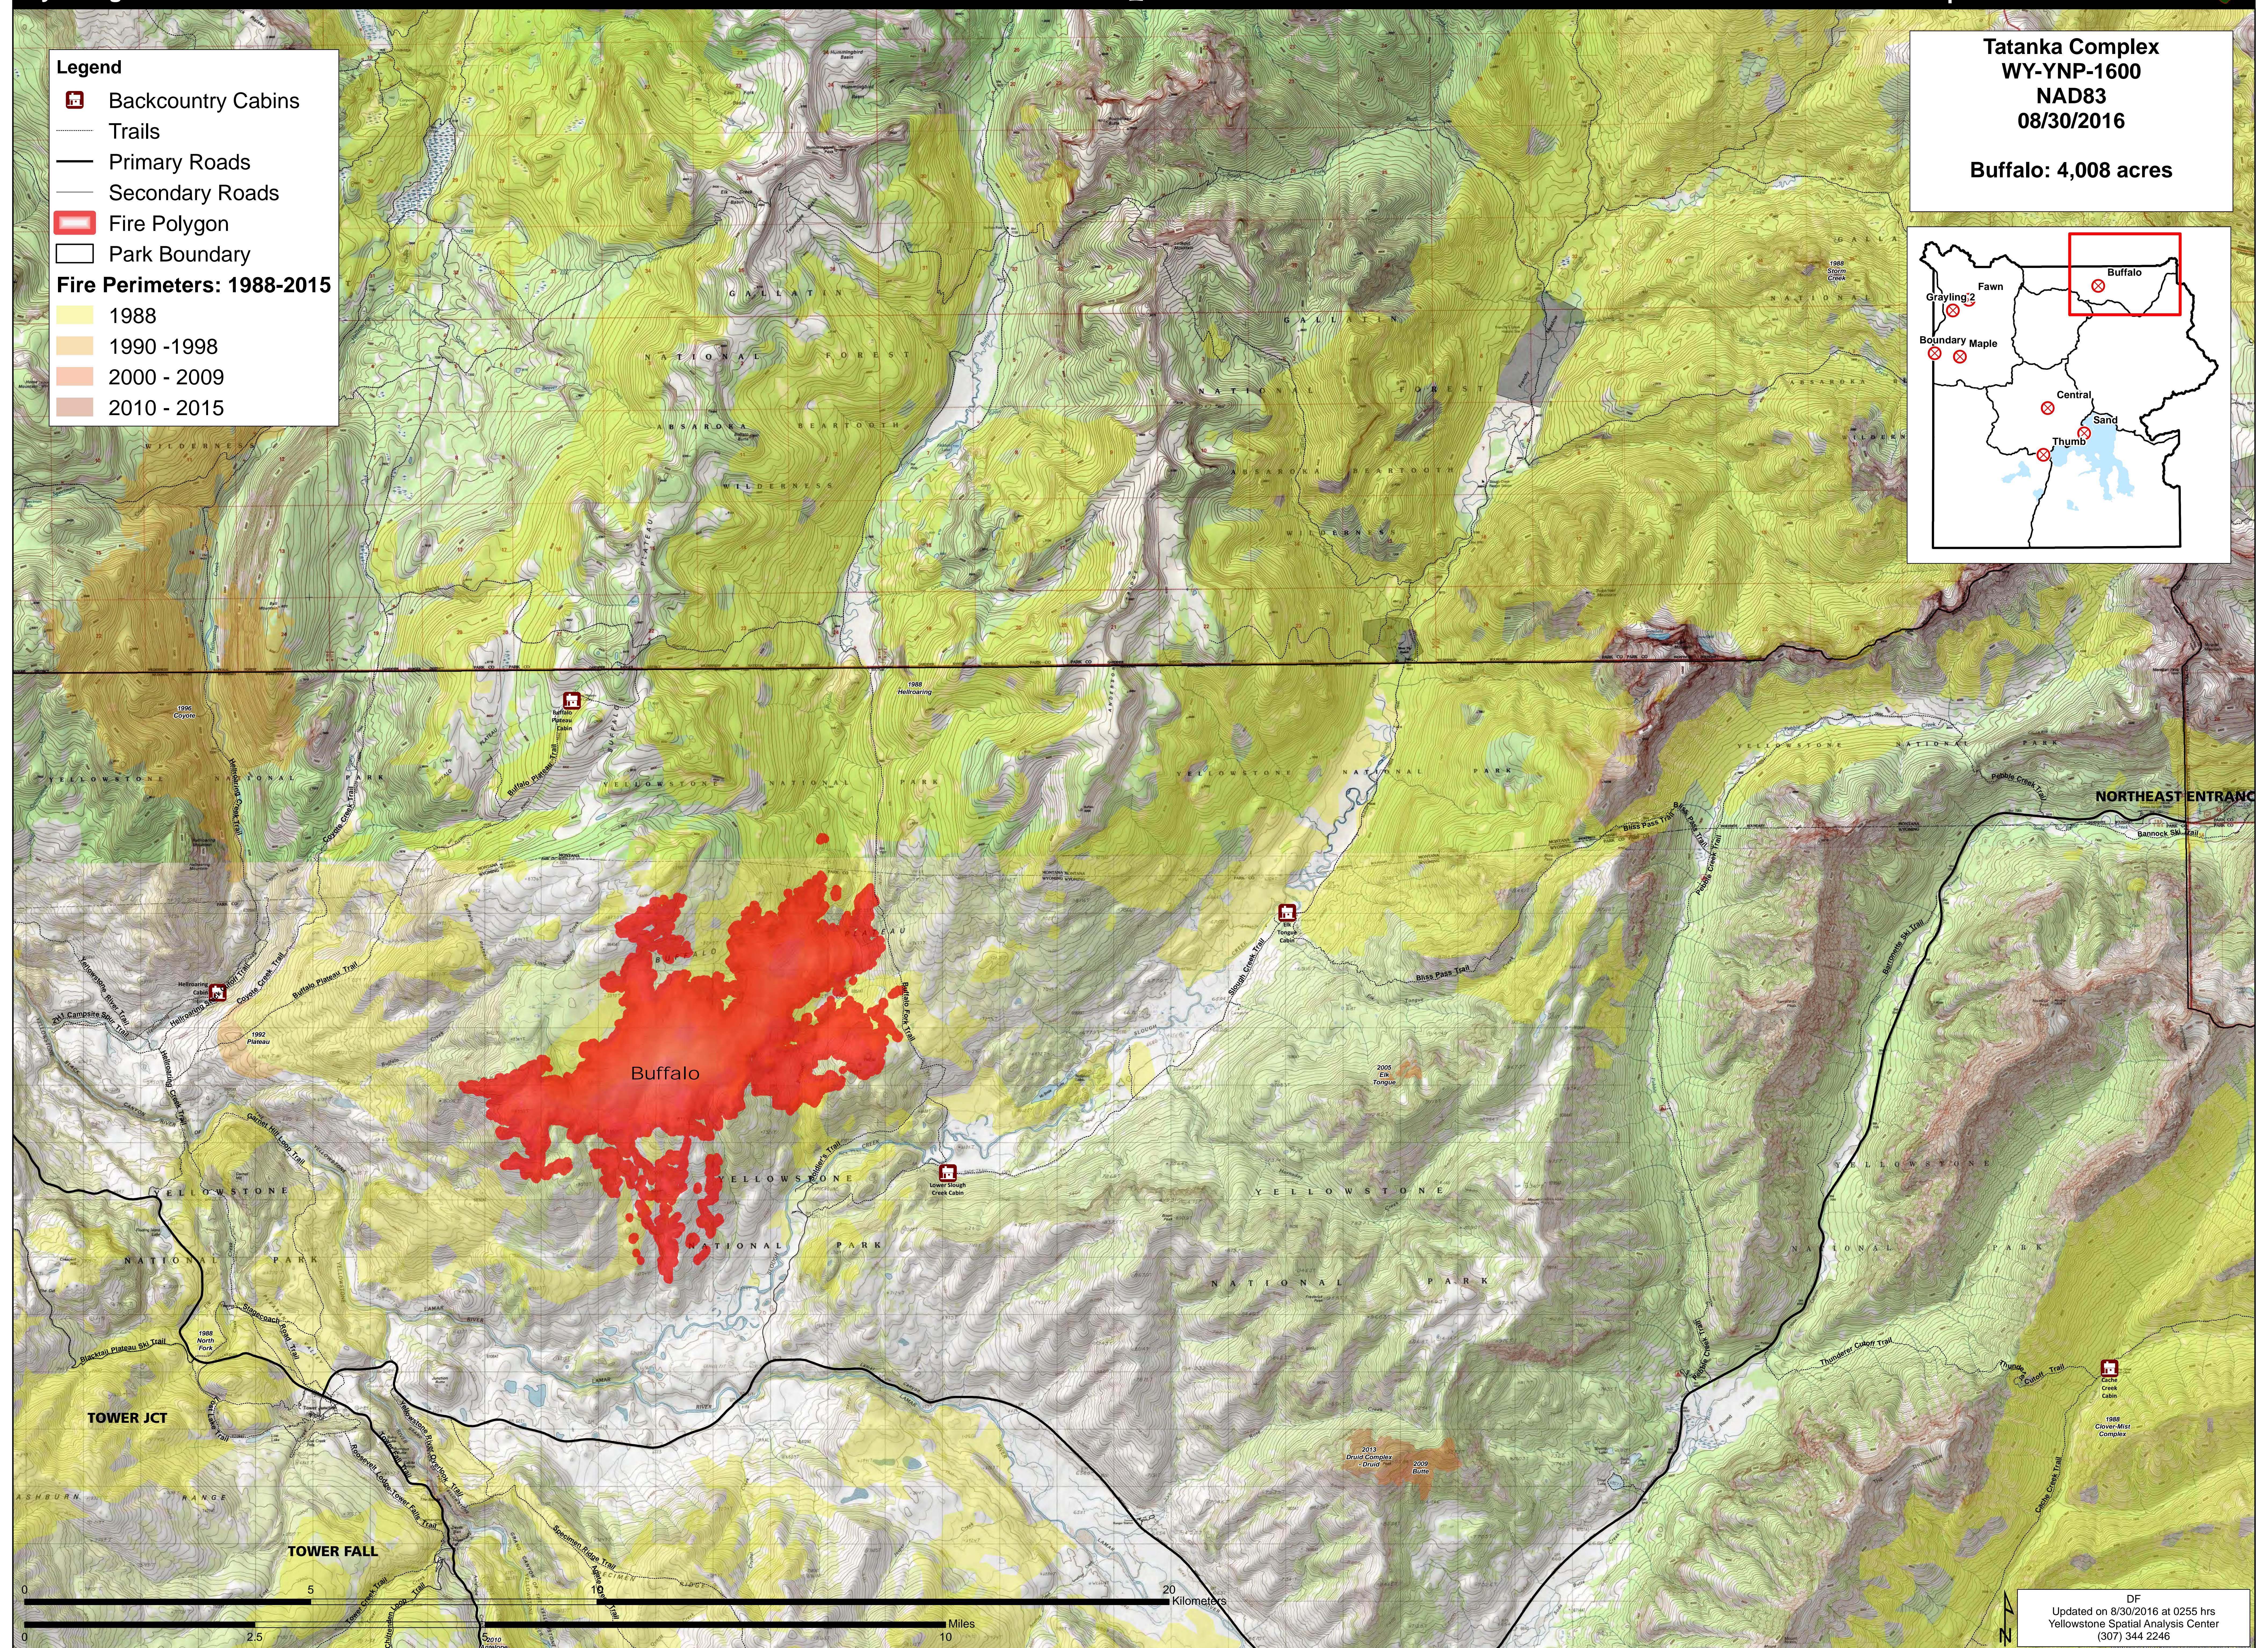

Legend

- Backcountry Cabins
- Trails
- Primary Roads
- Secondary Roads
- Fire Polygon
- Park Boundary

Fire Perimeters: 1988-2015

- 1988
- 1990 - 1998
- 2000 - 2009
- 2010 - 2015

Tatanka Complex
WY-YNP-1600
NAD83
08/30/2016

Buffalo: 4,008 acres

DF
Updated on 8/30/2016 at 0255 hrs
Yellowstone Spatial Analysis Center
(307) 344 2246