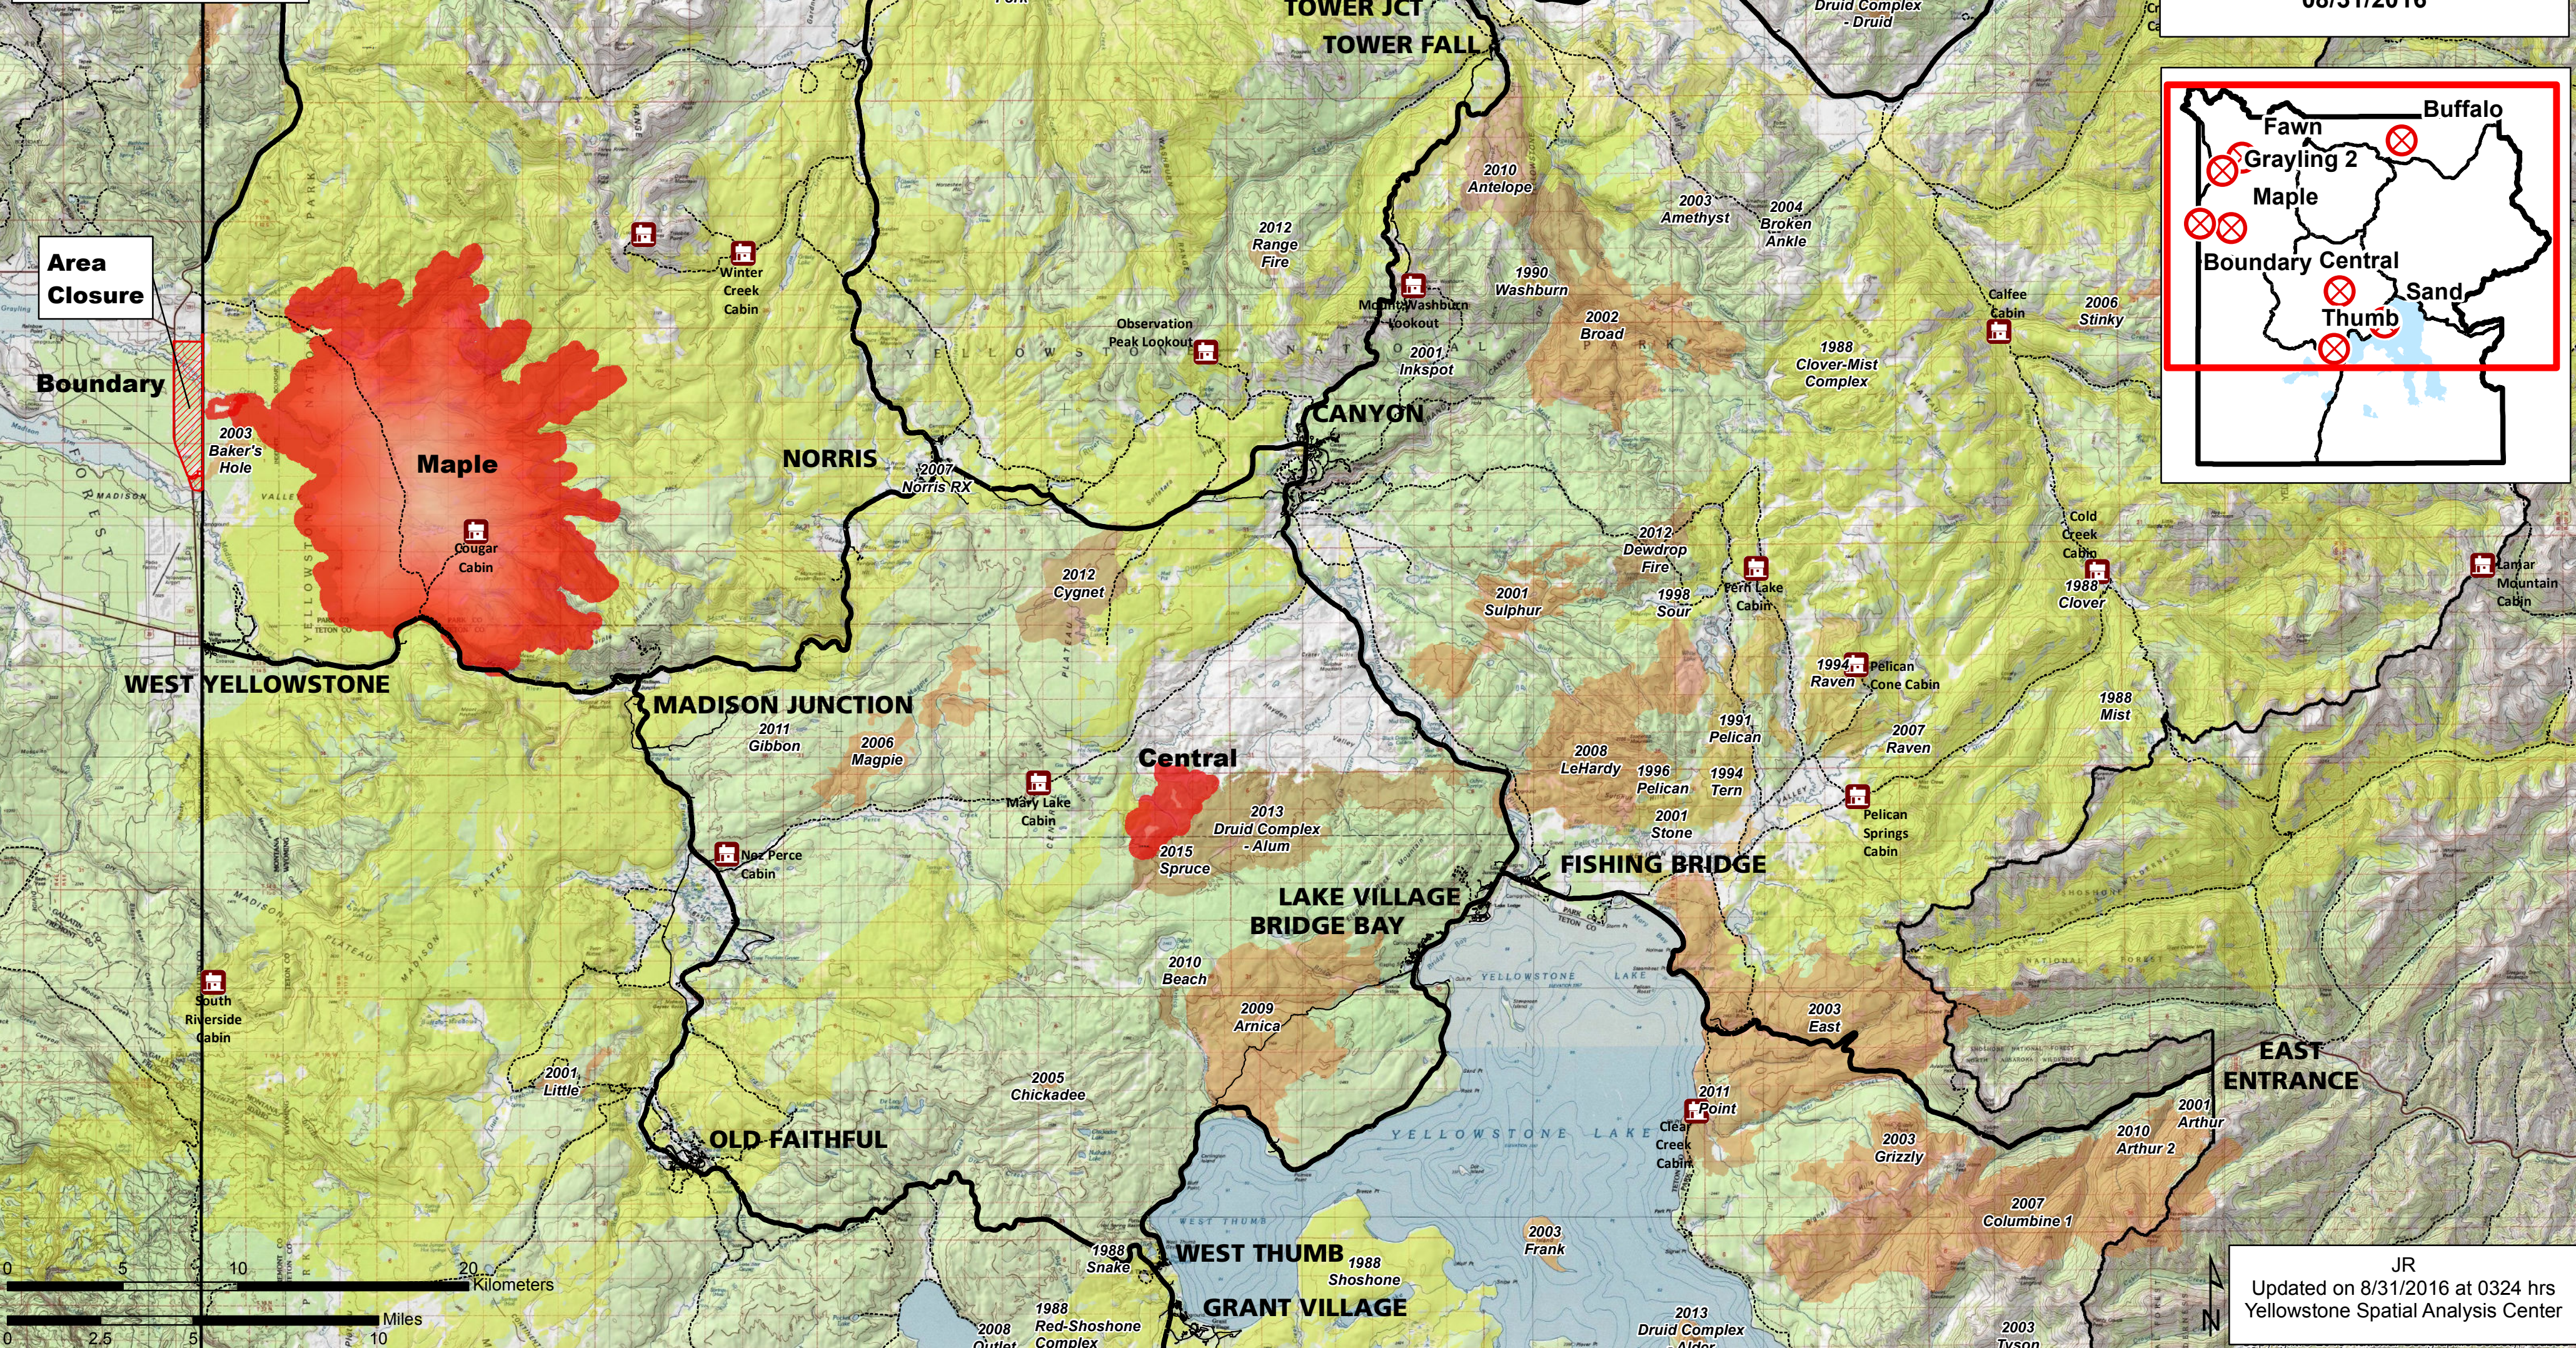

Tatanka Complex

Legend

- Backcountry Cabins
- Trails
- Primary Roads
- Secondary Roads
- Fire Polygon
- TFR_6_5349
- Park Boundary

Fire Perimeters: 1988-2015

- 1988
- 1990 - 1998
- 2000 - 2009
- 2010 - 2015

Tatanka Complex
WY-YNP-1600

7,558 total acres as of 8/31/16
 Buffalo: 4,442 acres
 Fawn: 2,073 acres
 Central: 1,043 acres

Maple Fire
WY-YNP-1611
36,719 acres as of 08/31/16

Boundary Fire
WY-YNP-1615
192 acres as of 8/31/16

NAD83
08/31/2016

Area Closure

Boundary

2003 Baker's Hole

2003 Cougar Cabin

JR
Updated on 8/31/2016 at 0324 hrs
Yellowstone Spatial Analysis Center