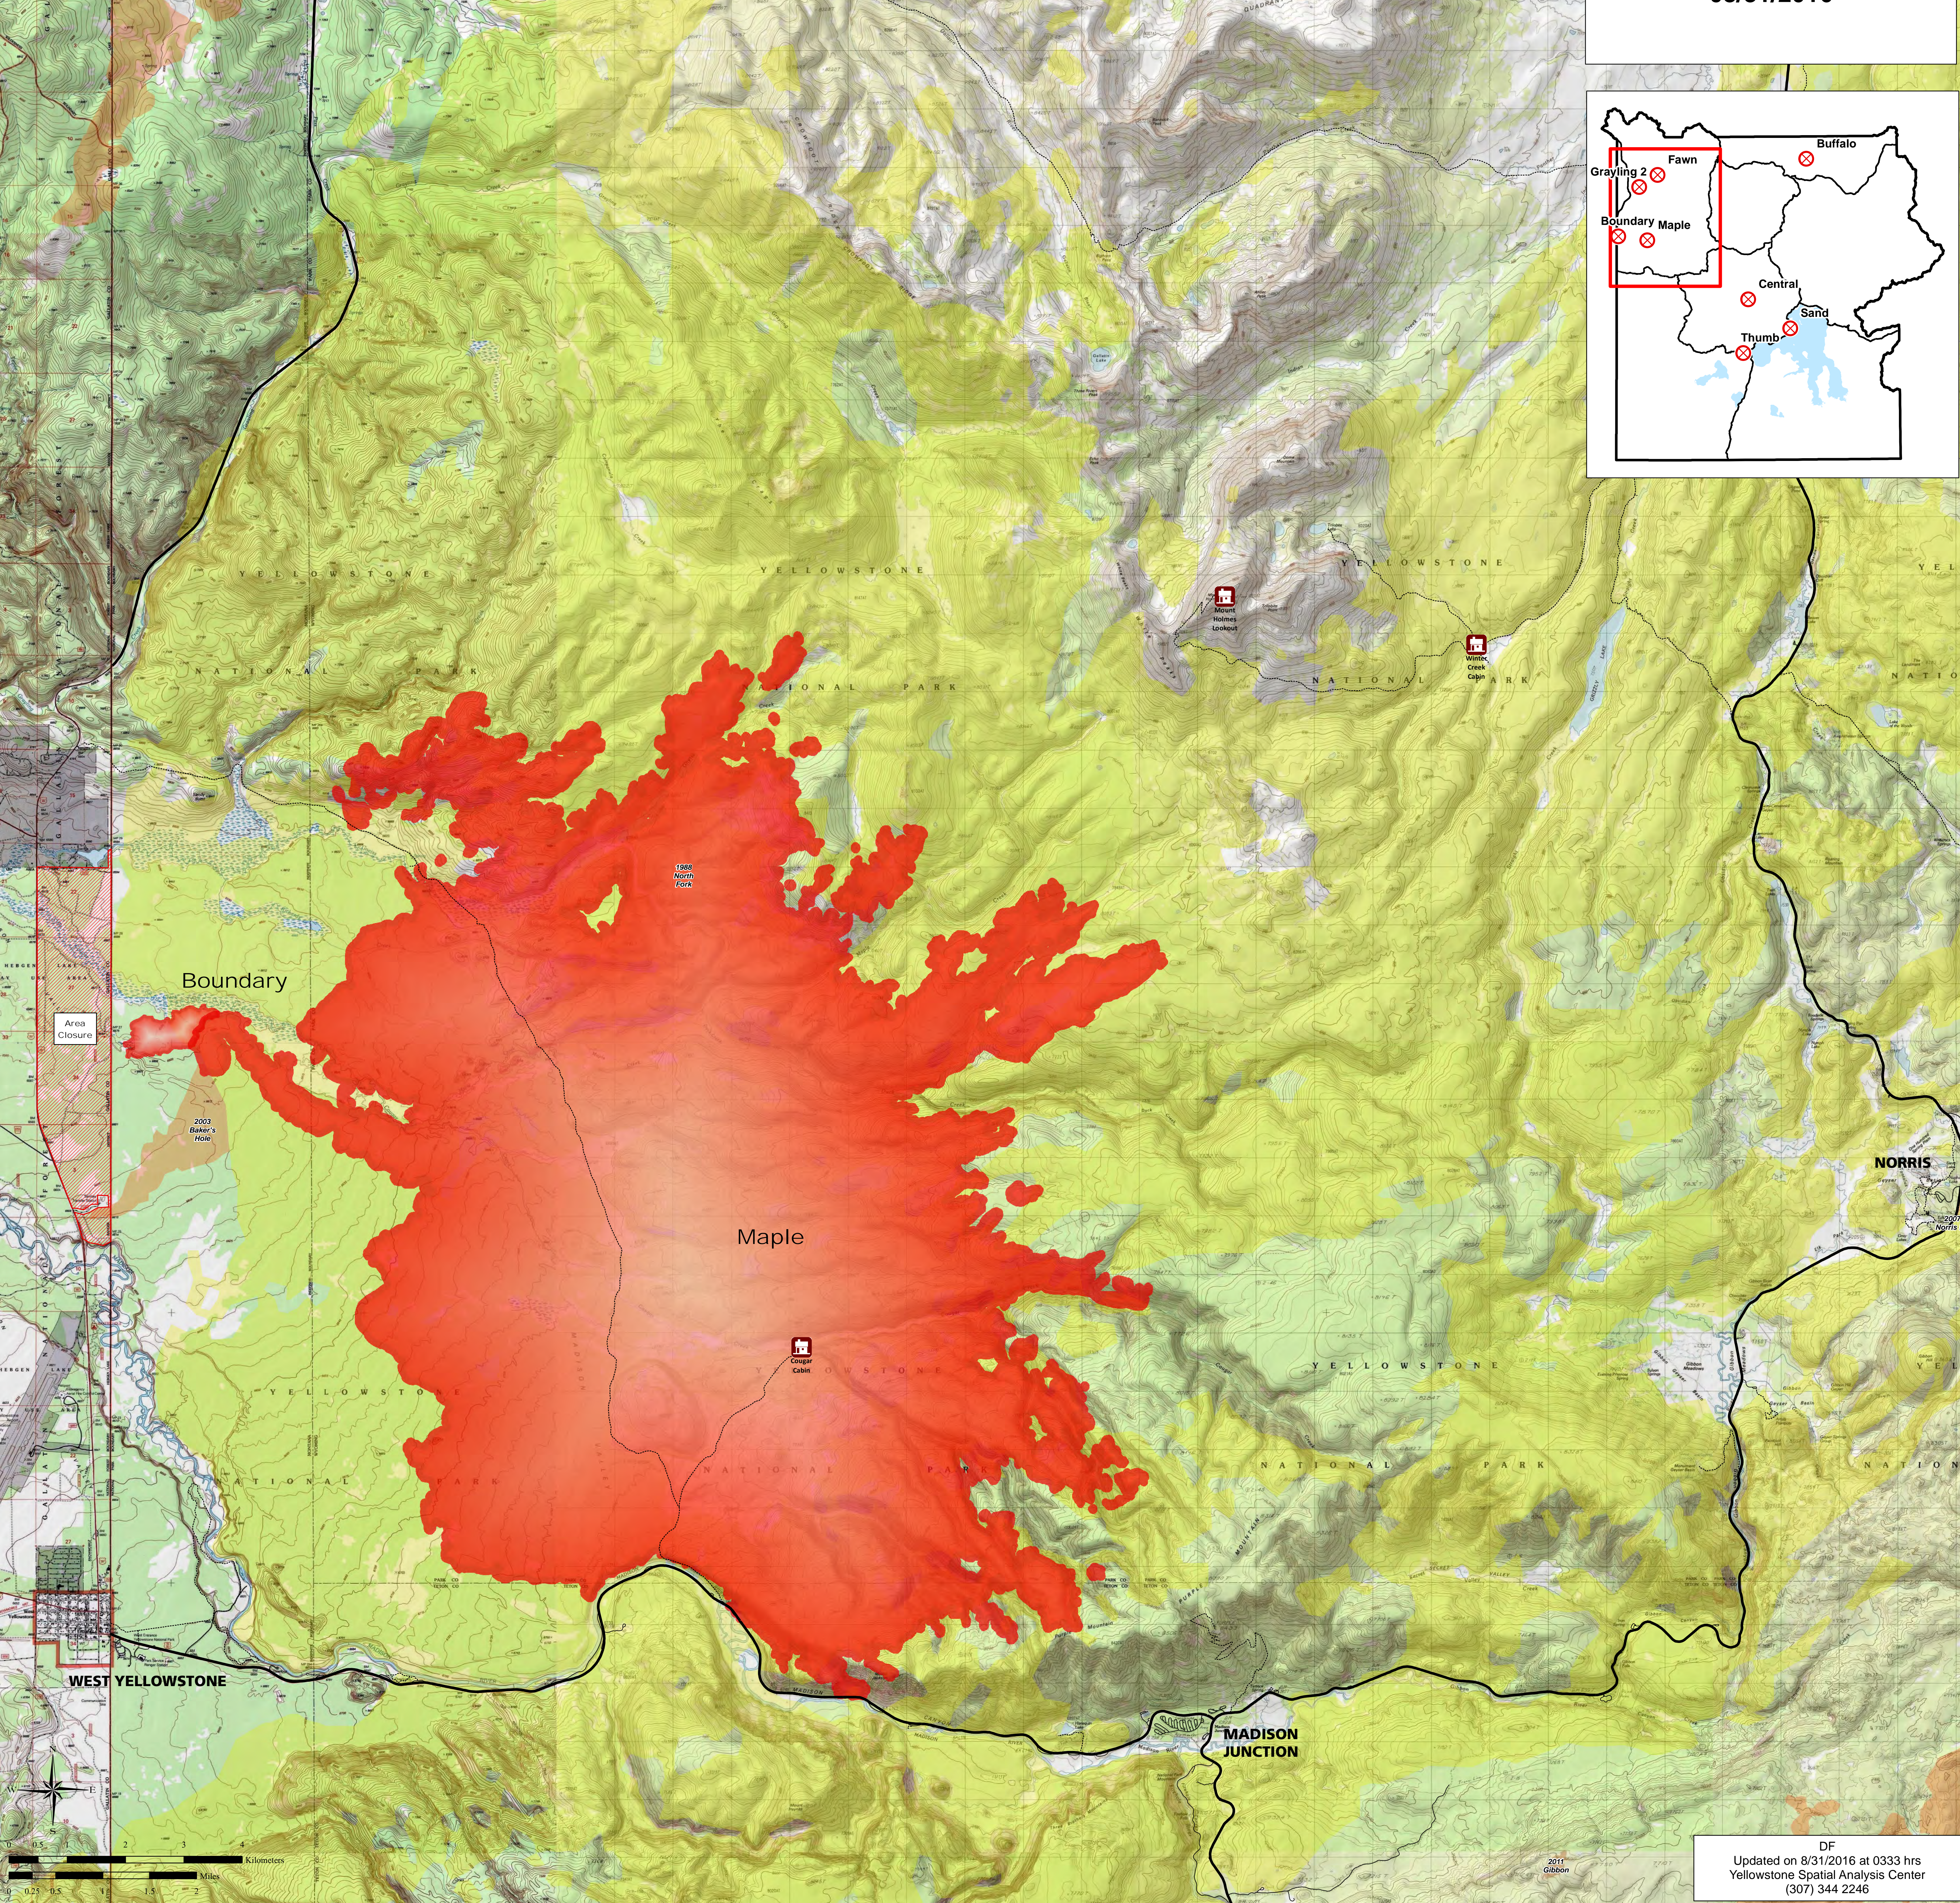

- Mobile Weather Unit
- Backcountry Cabins
- Trails
- Primary Roads
- Secondary Roads
- Area Closure
- Fire Polygon
- Park Boundary

**Fire Perimeters: 1988-2015**

- 1988
- 1990 - 1998
- 2000 - 2009
- 2010 - 2015

**Tatanka Complex**  
WY-YNP-1600  
7,558 total acres as of  
8/31/2016  
Buffalo: 4,442 acres  
Fawn: 2,073 acres  
Central: 1,043 acres

**Maple Fire**  
WY-YNP-1611  
Maple: 36,719 acres as of  
08/31/16

**Boundary Fire**  
WY-YNP-1615  
192 acres as of 8/31/16

**NAD83**  
08/31/2016

DF  
Updated on 8/31/2016 at 0333 hrs  
Yellowstone Spatial Analysis Center  
(307) 344 2246