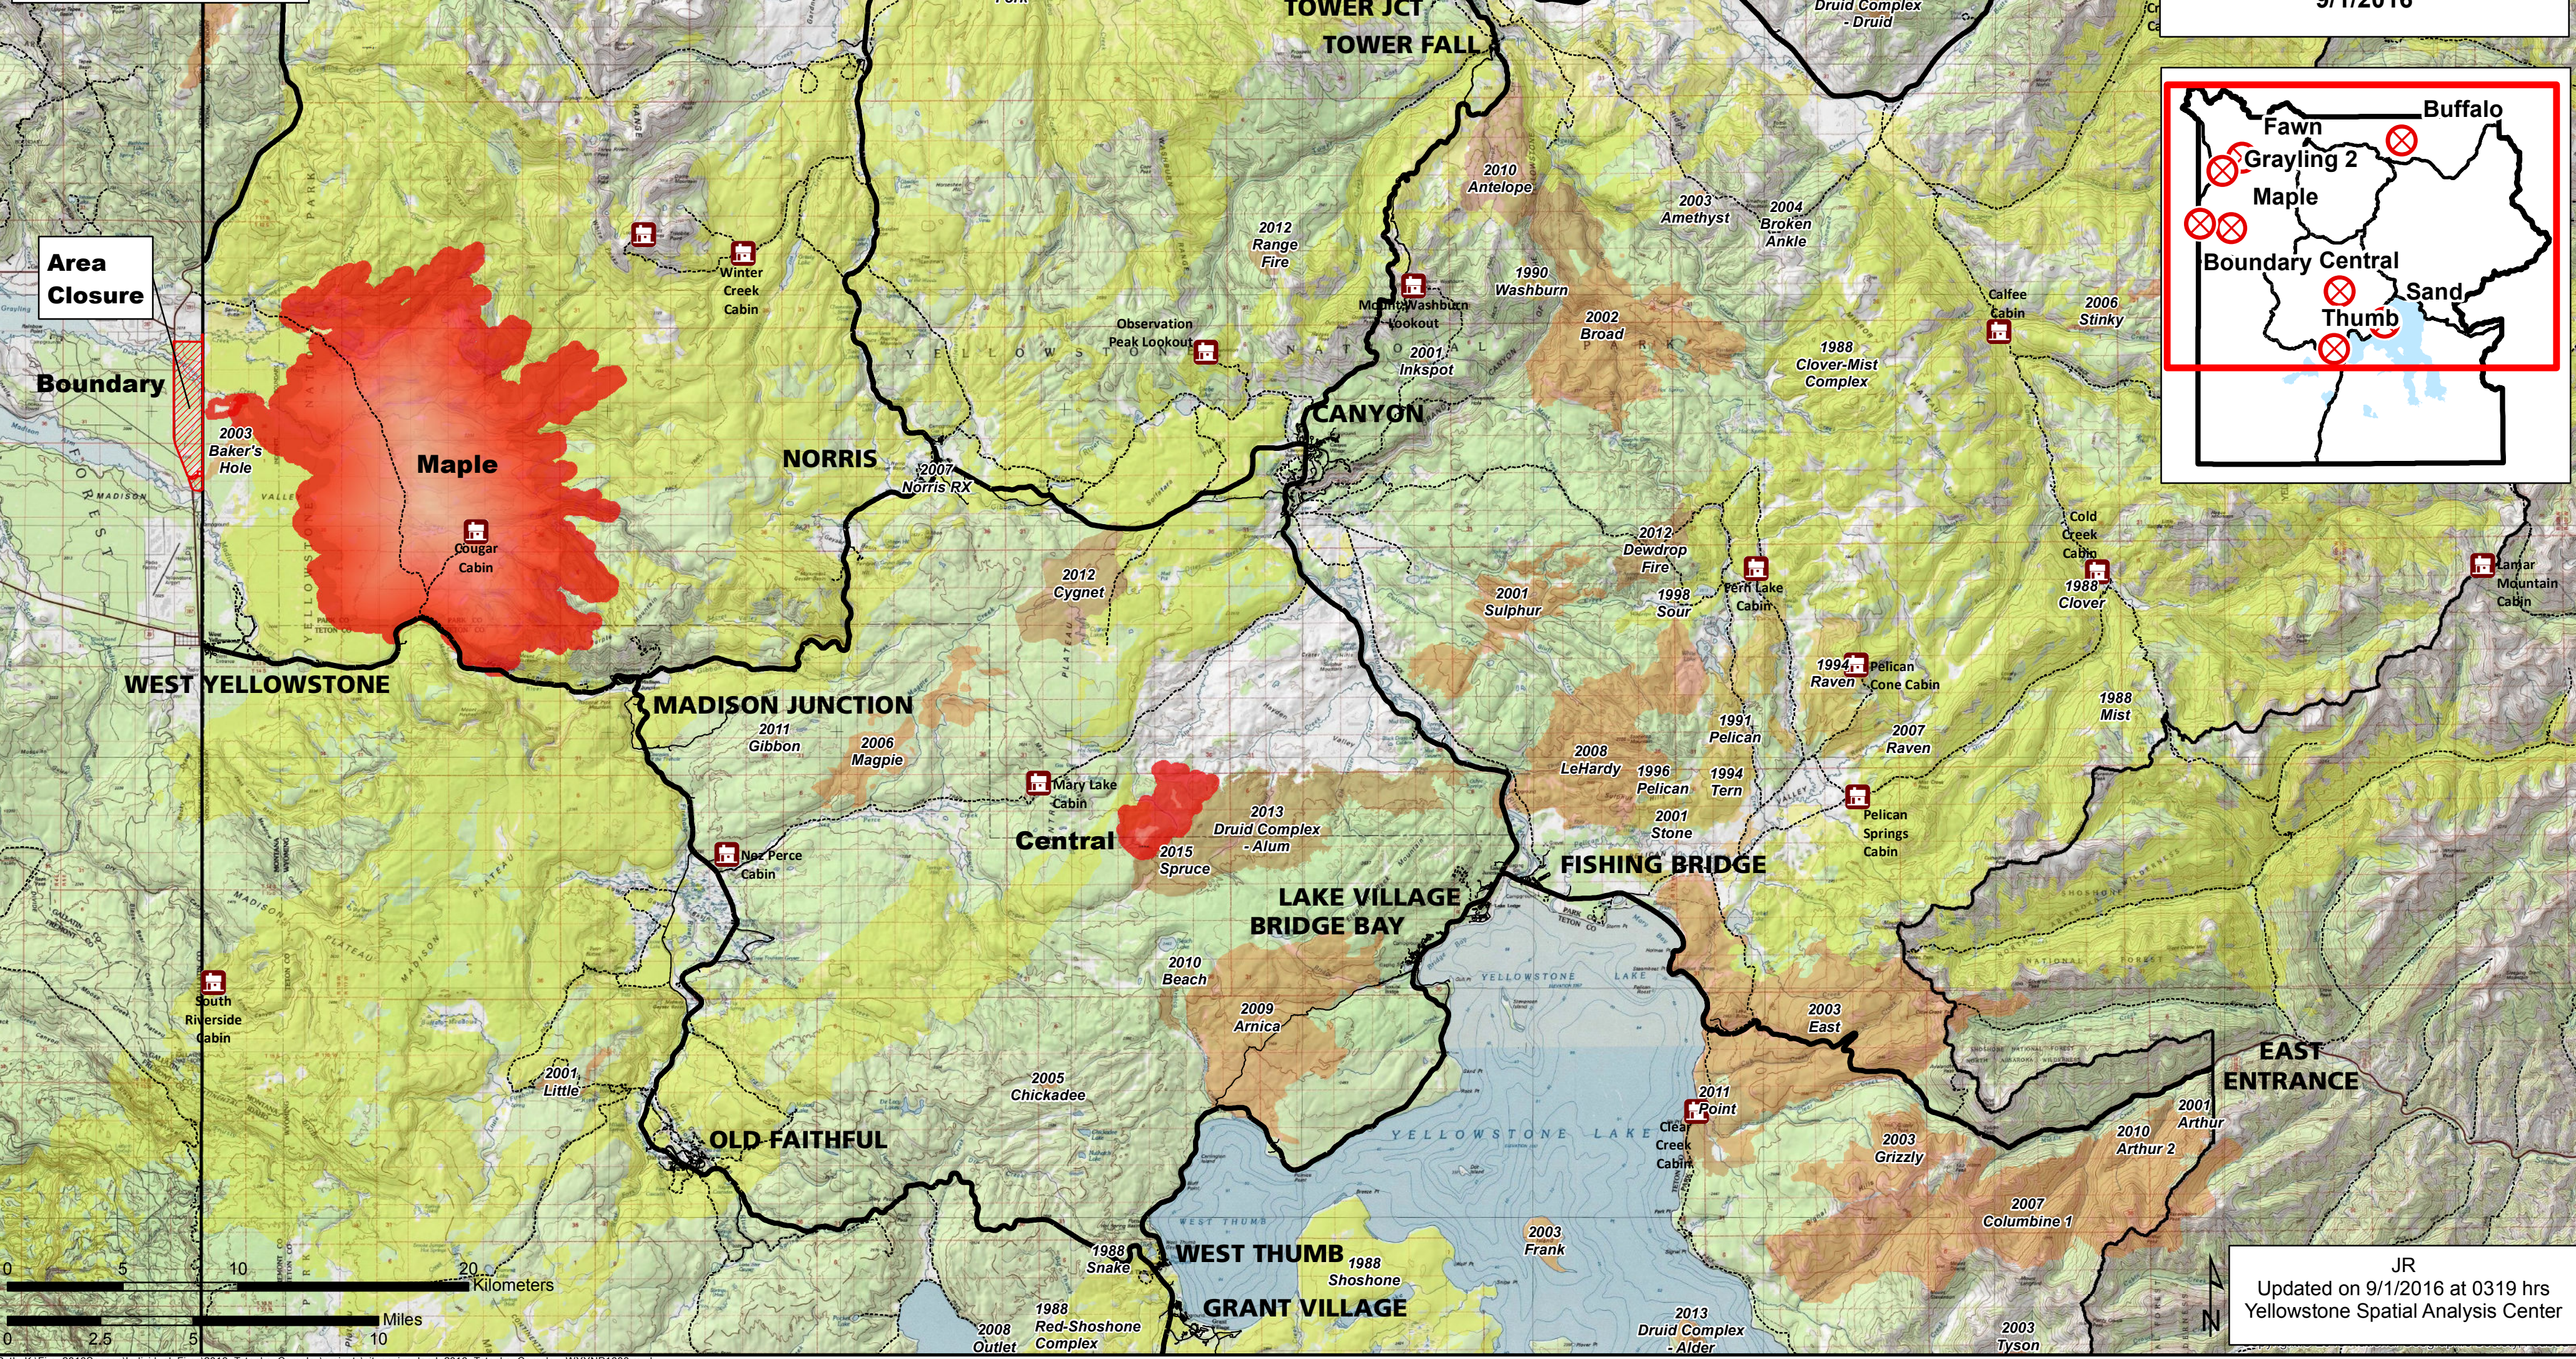

# Tatanka Complex

**Legend**

- Backcountry Cabins
- Trails
- Primary Roads
- Secondary Roads
- Fire Polygon
- TFR\_6\_5349
- Park Boundary

**Fire Perimeters: 1988-2015**

- 1988
- 1990 - 1998
- 2000 - 2009
- 2010 - 2015

**Tatanka Complex**  
WY-YNP-1600

7,846 total acres as of 9/1/16  
 Buffalo: 4,524 acres  
 Fawn: 2,129 acres  
 Central: 1,193 acres

**Maple Fire**  
WY-YNP-1611  
38,004 acres as of 9/1/16

**Boundary Fire**  
WY-YNP-1615  
192 acres as of 9/1/16

NAD83  
9/1/2016

**Area Closure**

**Boundary**

JR  
Updated on 9/1/2016 at 0319 hrs  
Yellowstone Spatial Analysis Center