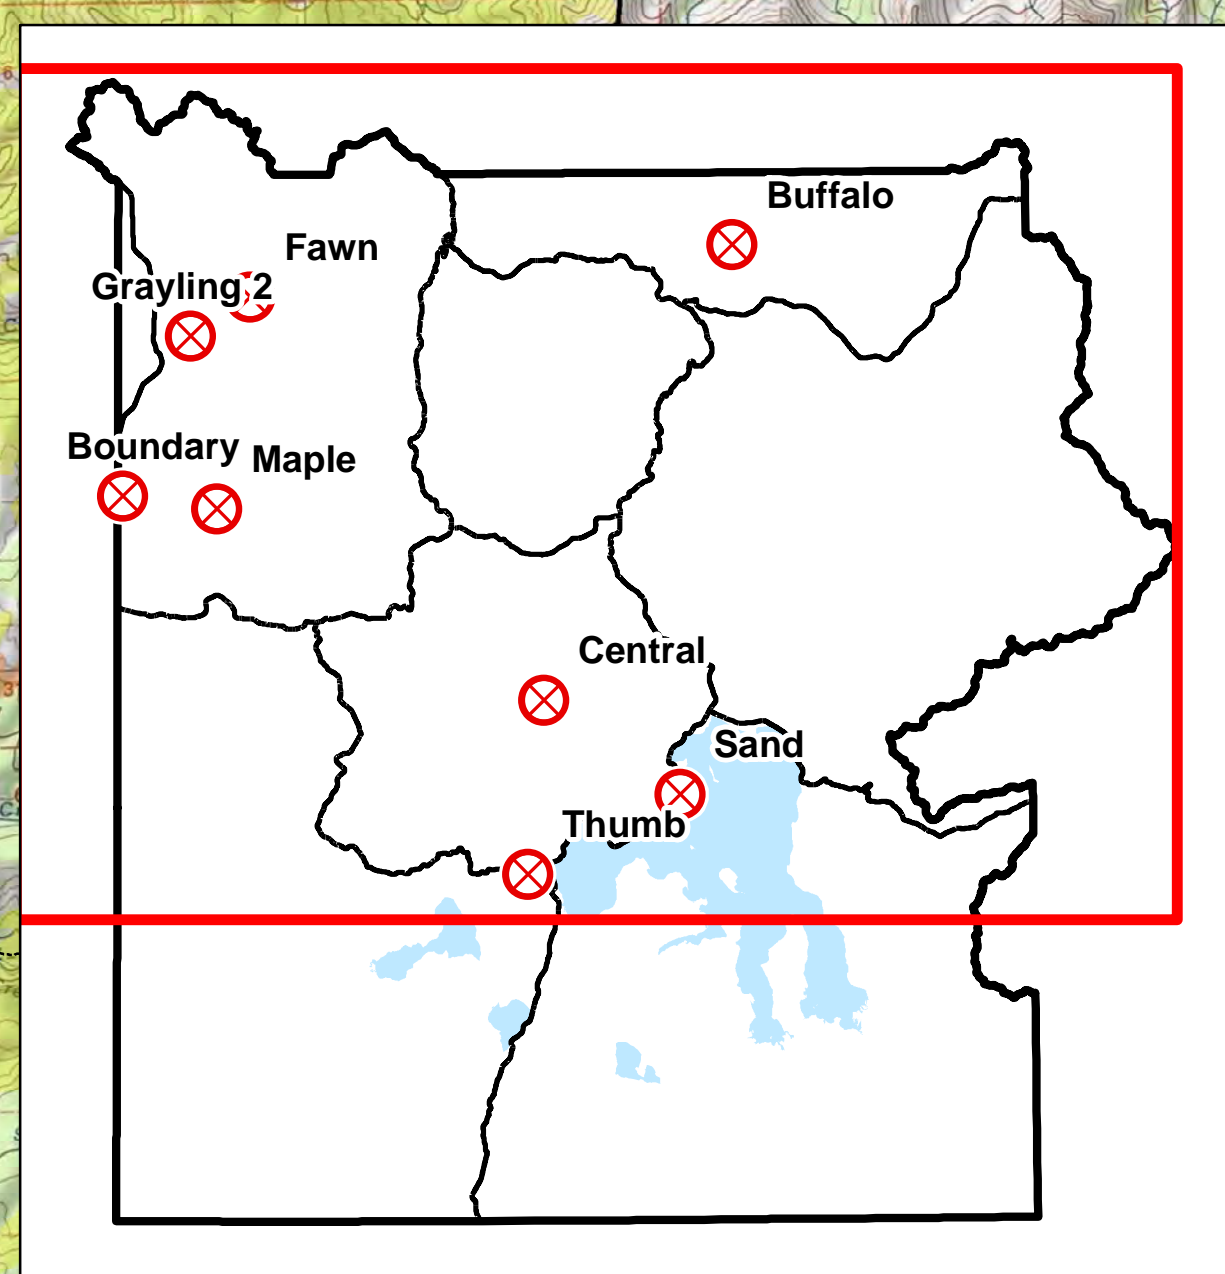

Legend

- Backcountry Cabins
- Trails
- Primary Roads
- Secondary Roads
- Area Closure
- Fire Polygon
- Park Boundary

Fire Perimeters: 1988-2015

- 1988
- 1990 - 1998
- 2000 - 2009
- 2010 - 2015

Tatanka Complex WY-YNP-1600

Sept 4, 2016

Approx. 13,771 total acres

Buffalo: 9,737 acres
9/3/2016 1151 hr

Fawn: 2,684 acres
9/4/2016 0142 hr

Central: 1,350 acres
9/2/2016 2117 hr

NAD83

EH
Updated on 9/4/2016 at 0448 hrs
Yellowstone Spatial Analysis Center
(307) 344 2246