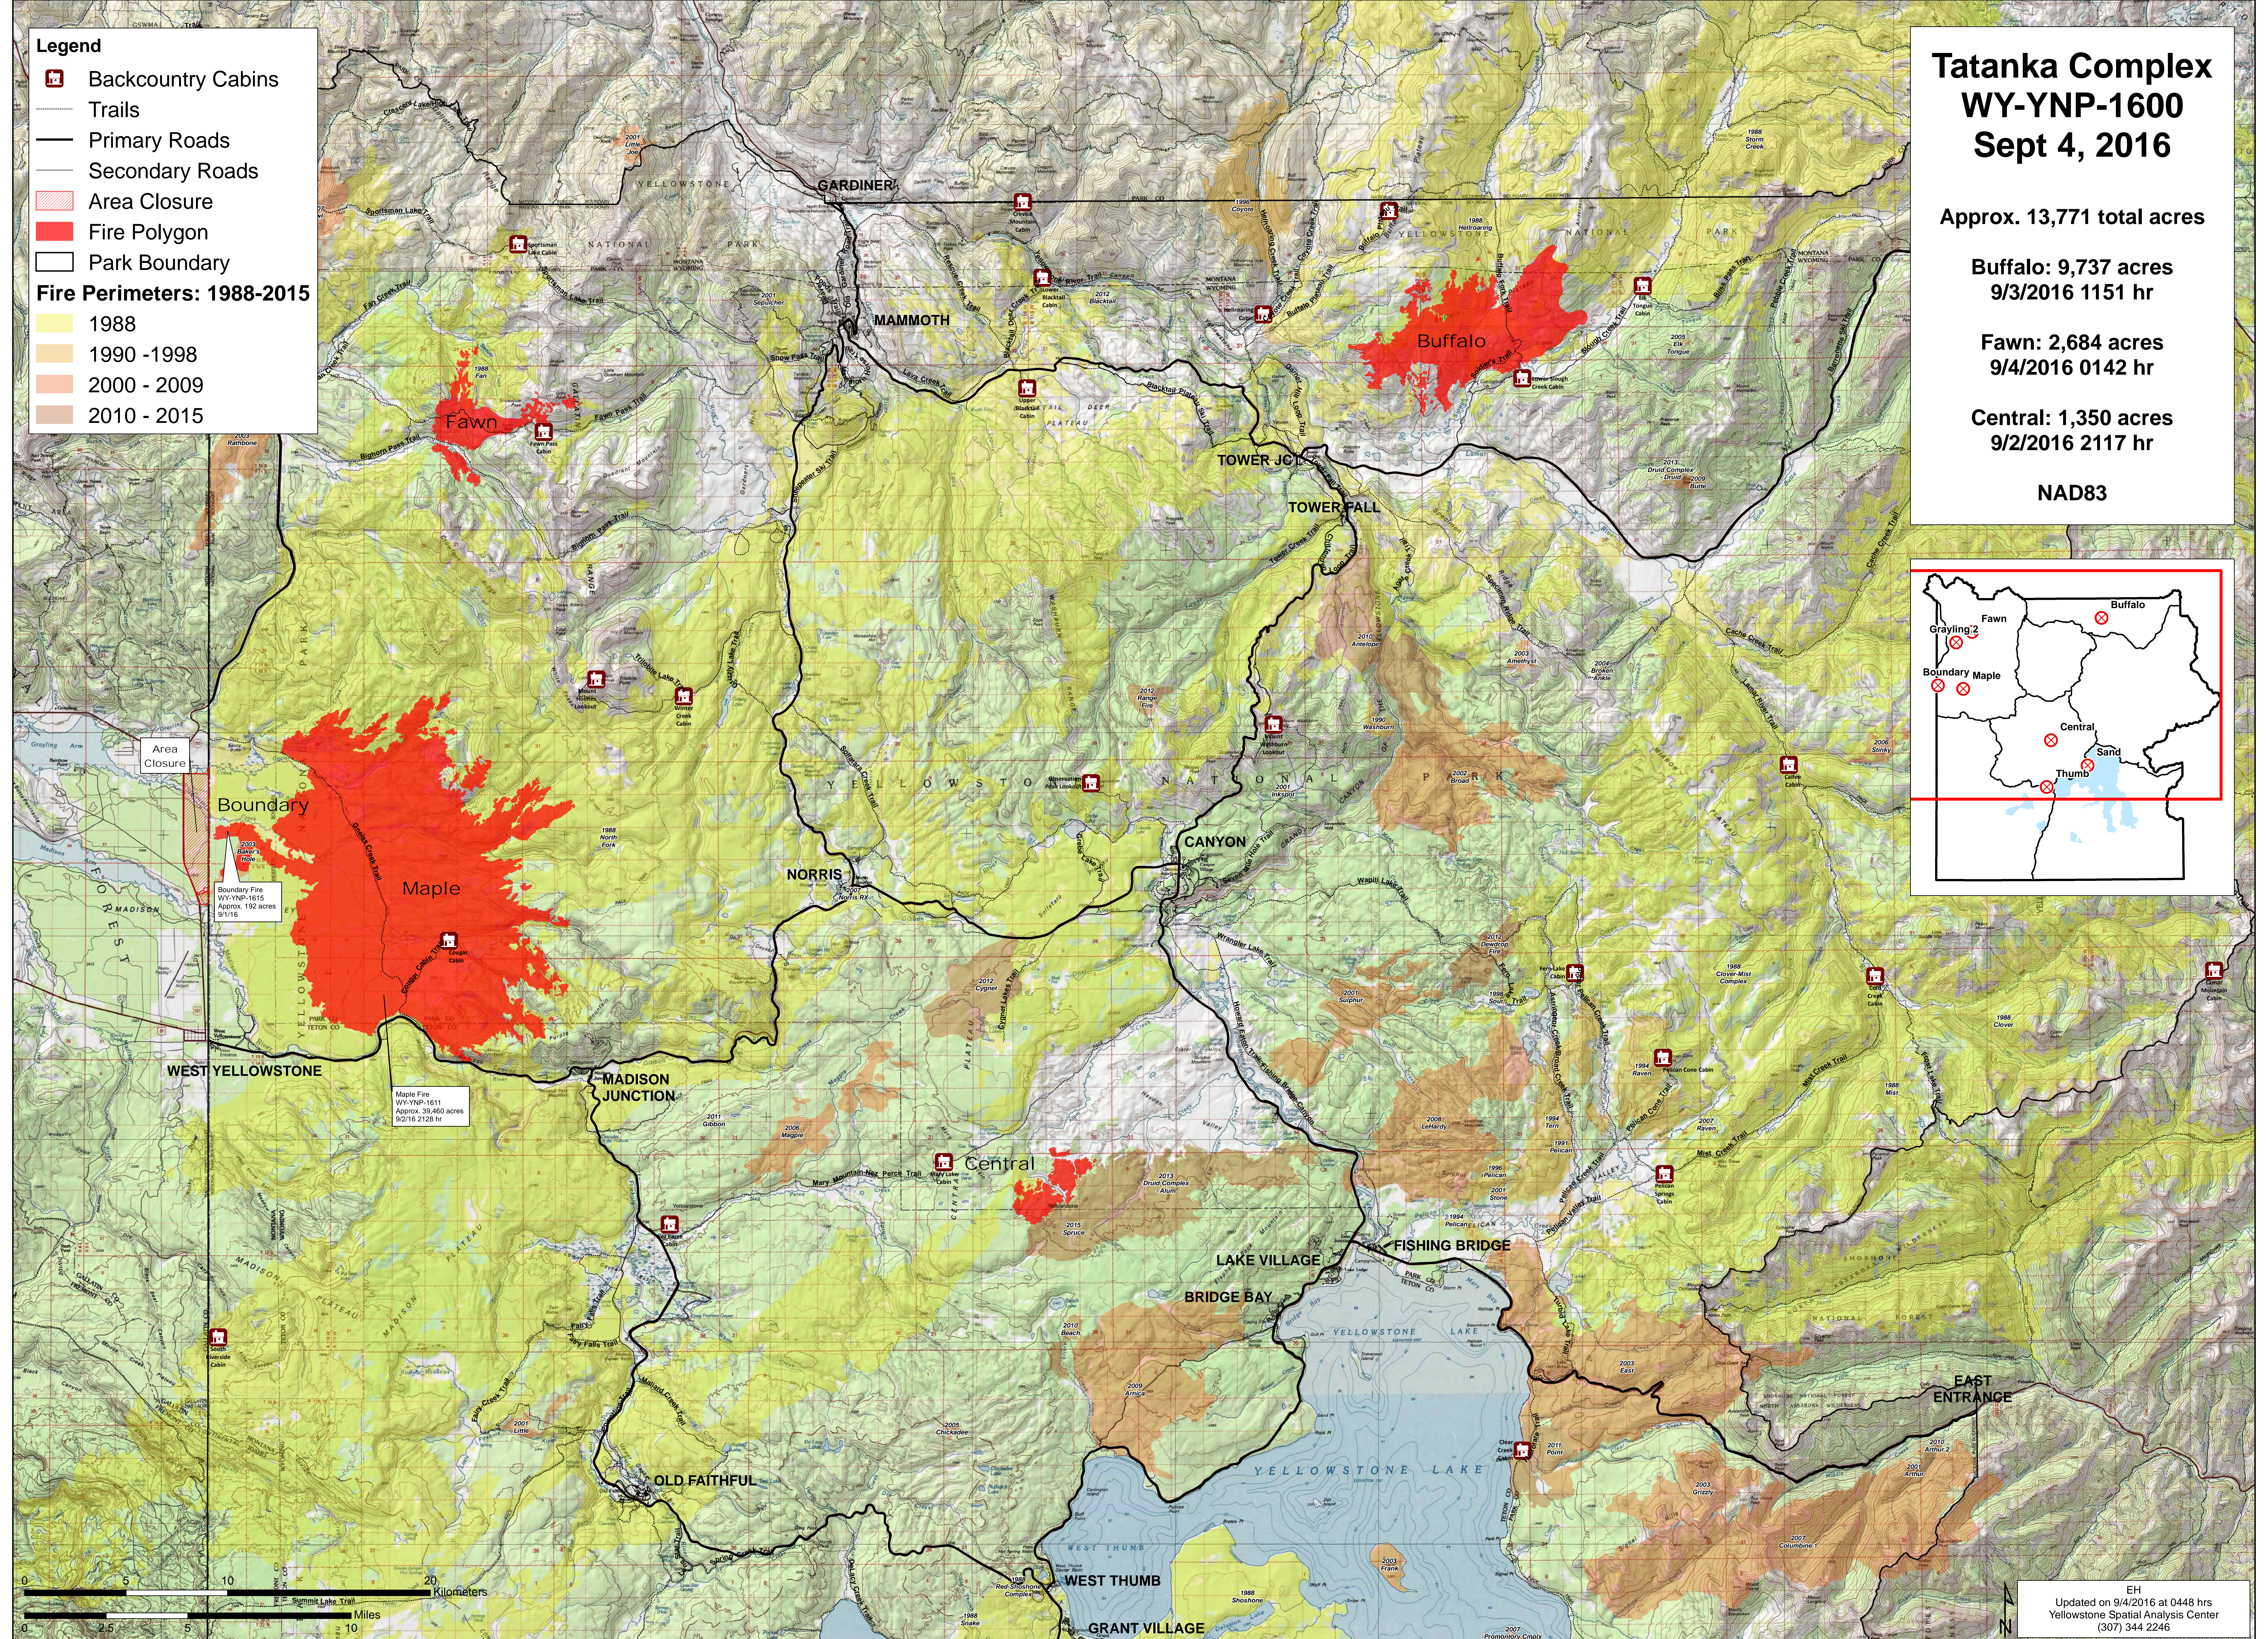

Legend

- Backcountry Cabins
- Trails
- Primary Roads
- Secondary Roads
- Area Closure
- Fire Polygon
- Park Boundary

Fire Perimeters: 1988-2015

- 1988
- 1990 - 1998
- 2000 - 2009
- 2010 - 2015

Tatanka Complex WY-YNP-1600

Sept 4, 2016

Approx. 13,771 total acres

Buffalo: 9,737 acres
9/3/2016 1151 hr

Fawn: 2,684 acres
9/4/2016 0142 hr

Central: 1,350 acres
9/2/2016 2117 hr

NAD83

EH
Updated on 9/4/2016 at 0448 hrs
Yellowstone Spatial Analysis Center
(307) 344 2246