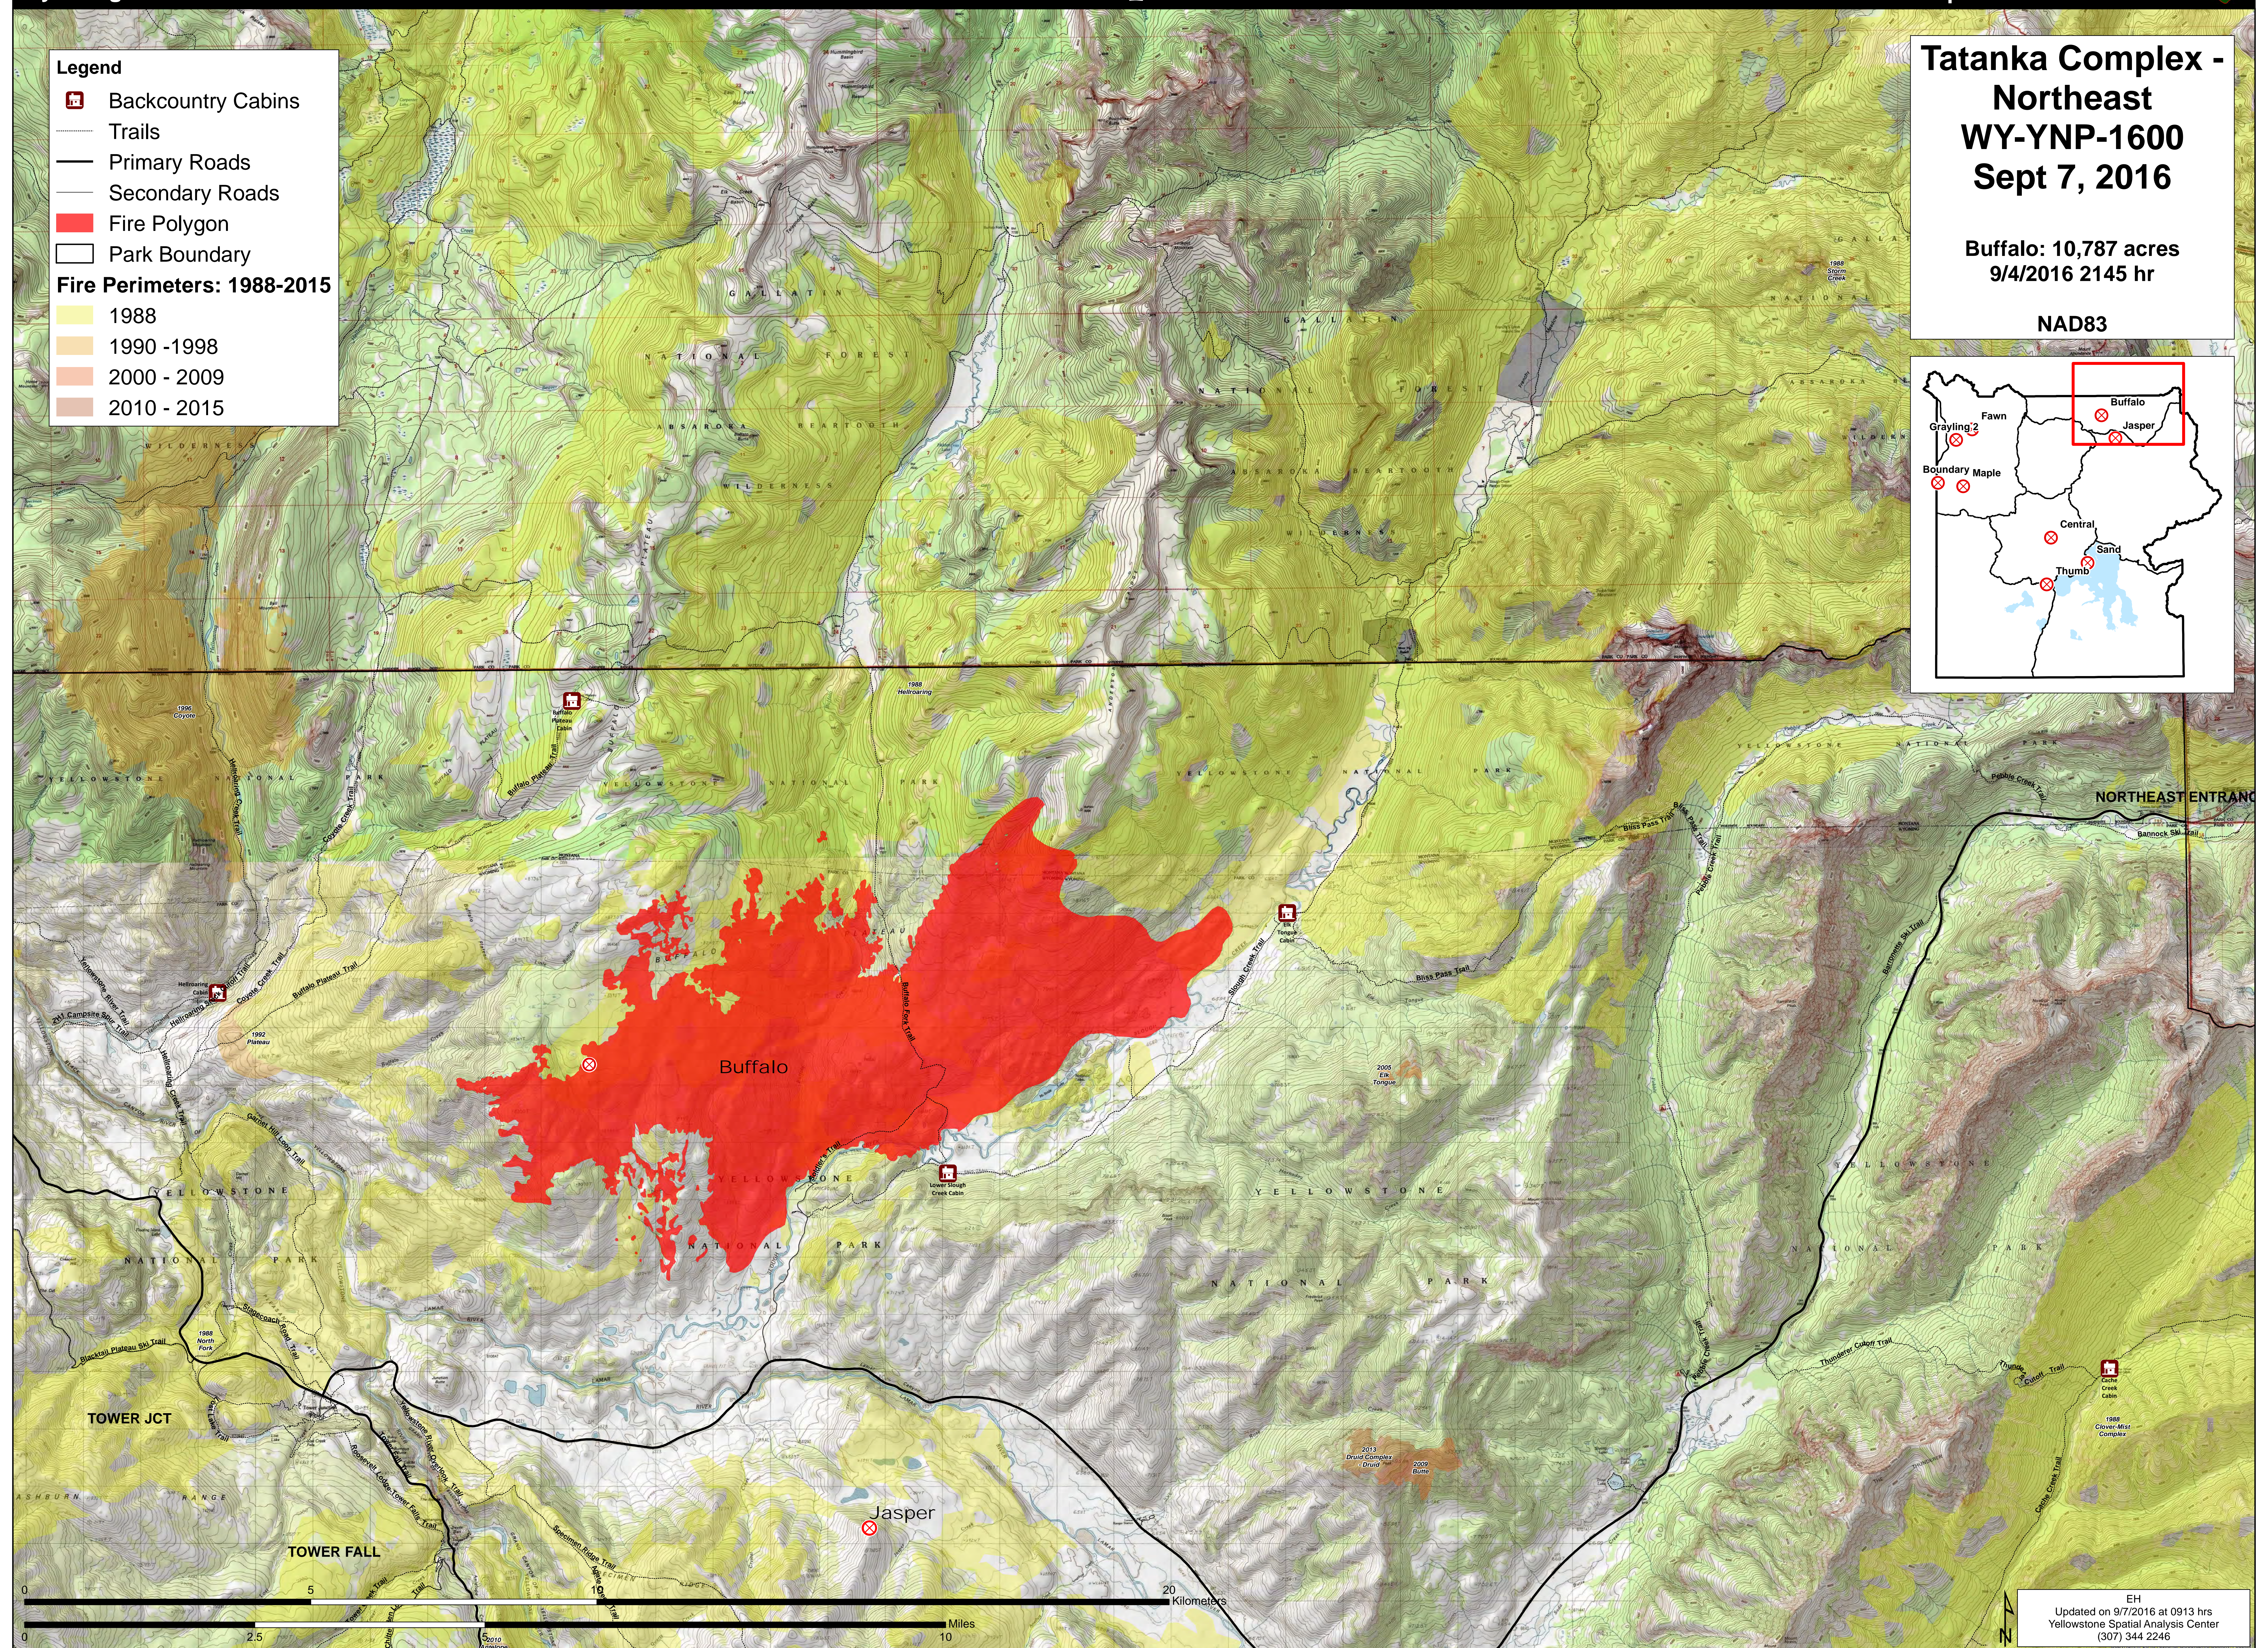

Legend

- Backcountry Cabins
- Trails
- Primary Roads
- Secondary Roads
- Fire Polygon
- Park Boundary

Fire Perimeters: 1988-2015

- 1988
- 1990 - 1998
- 2000 - 2009
- 2010 - 2015

Tatanka Complex - Northeast

WY-YNP-1600

Sept 7, 2016

Buffalo: 10,787 acres
9/4/2016 2145 hr

NAD83

EH
Updated on 9/7/2016 at 0913 hrs
Yellowstone Spatial Analysis Center
(307) 344 2246