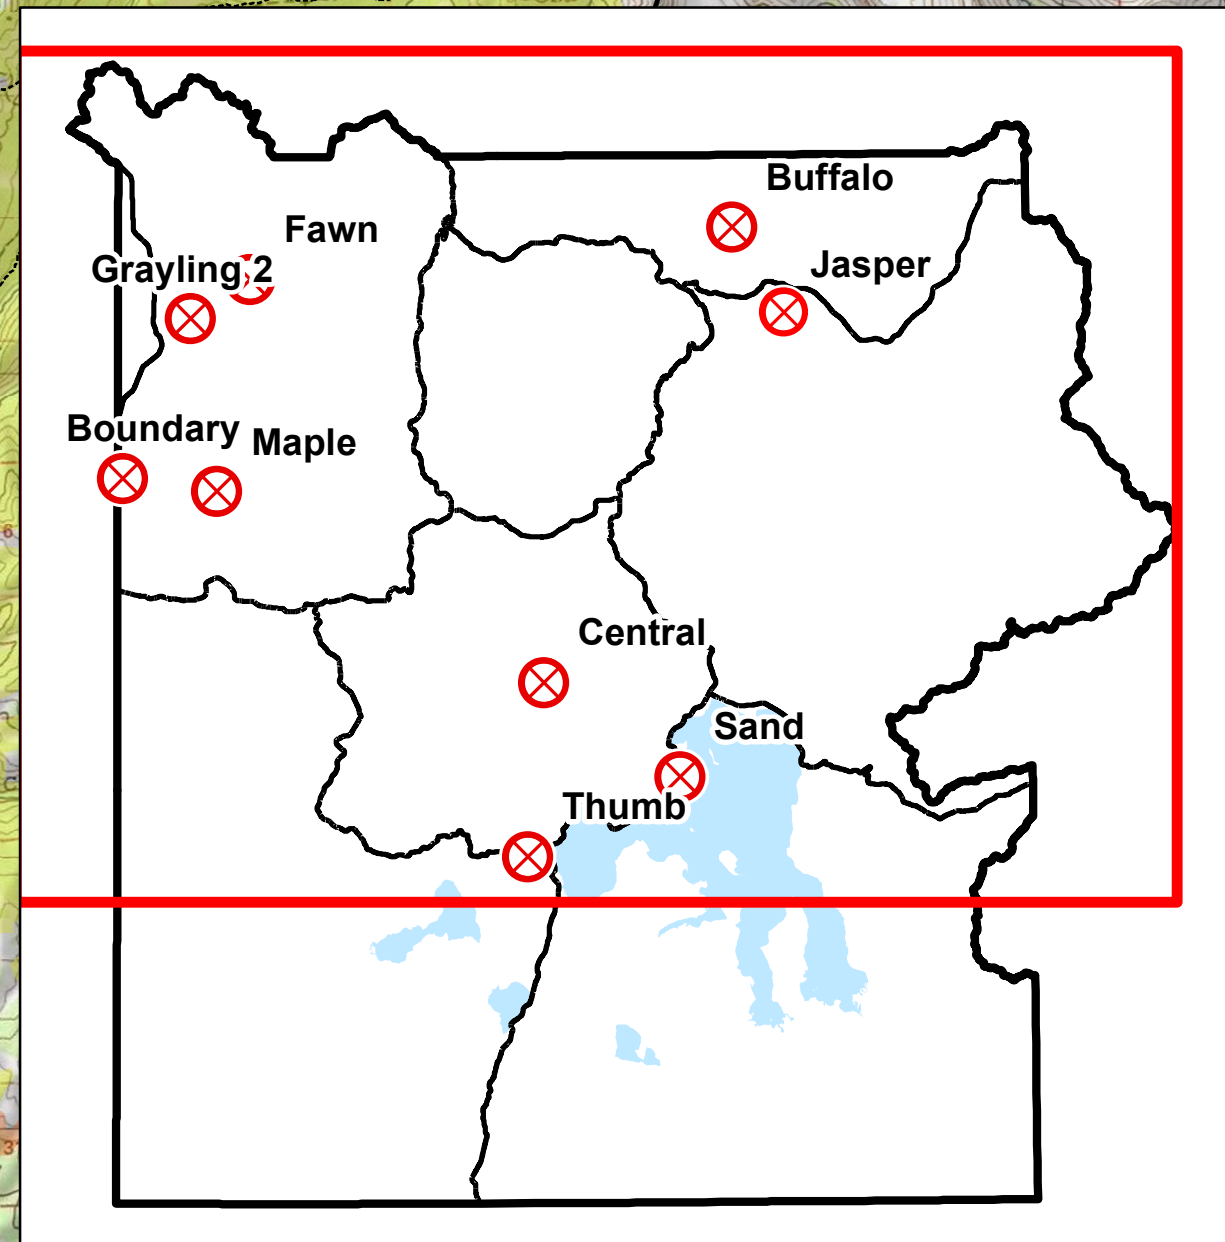

Legend

- Backcountry Cabins
- Trails
- Primary Roads
- Secondary Roads
- Area Closure
- Fire Polygon
- Park Boundary

Fire Perimeters: 1988-2015

- 1988
- 1990 - 1998
- 2000 - 2009
- 2010 - 2015

Tatanka Complex
WY-YNP-1600
Sept 7, 2016

Approx. 14,822 total acres
9/4/2016 2146 hr

Buffalo: 10,787 acres
Fawn: 2,684 acres
Central: 1,350 acres
Jasper: 1 acre

NAD83

Updated on 9/6/2016 at 2200 hrs
Yellowstone Spatial Analysis Center
(307) 344 2246