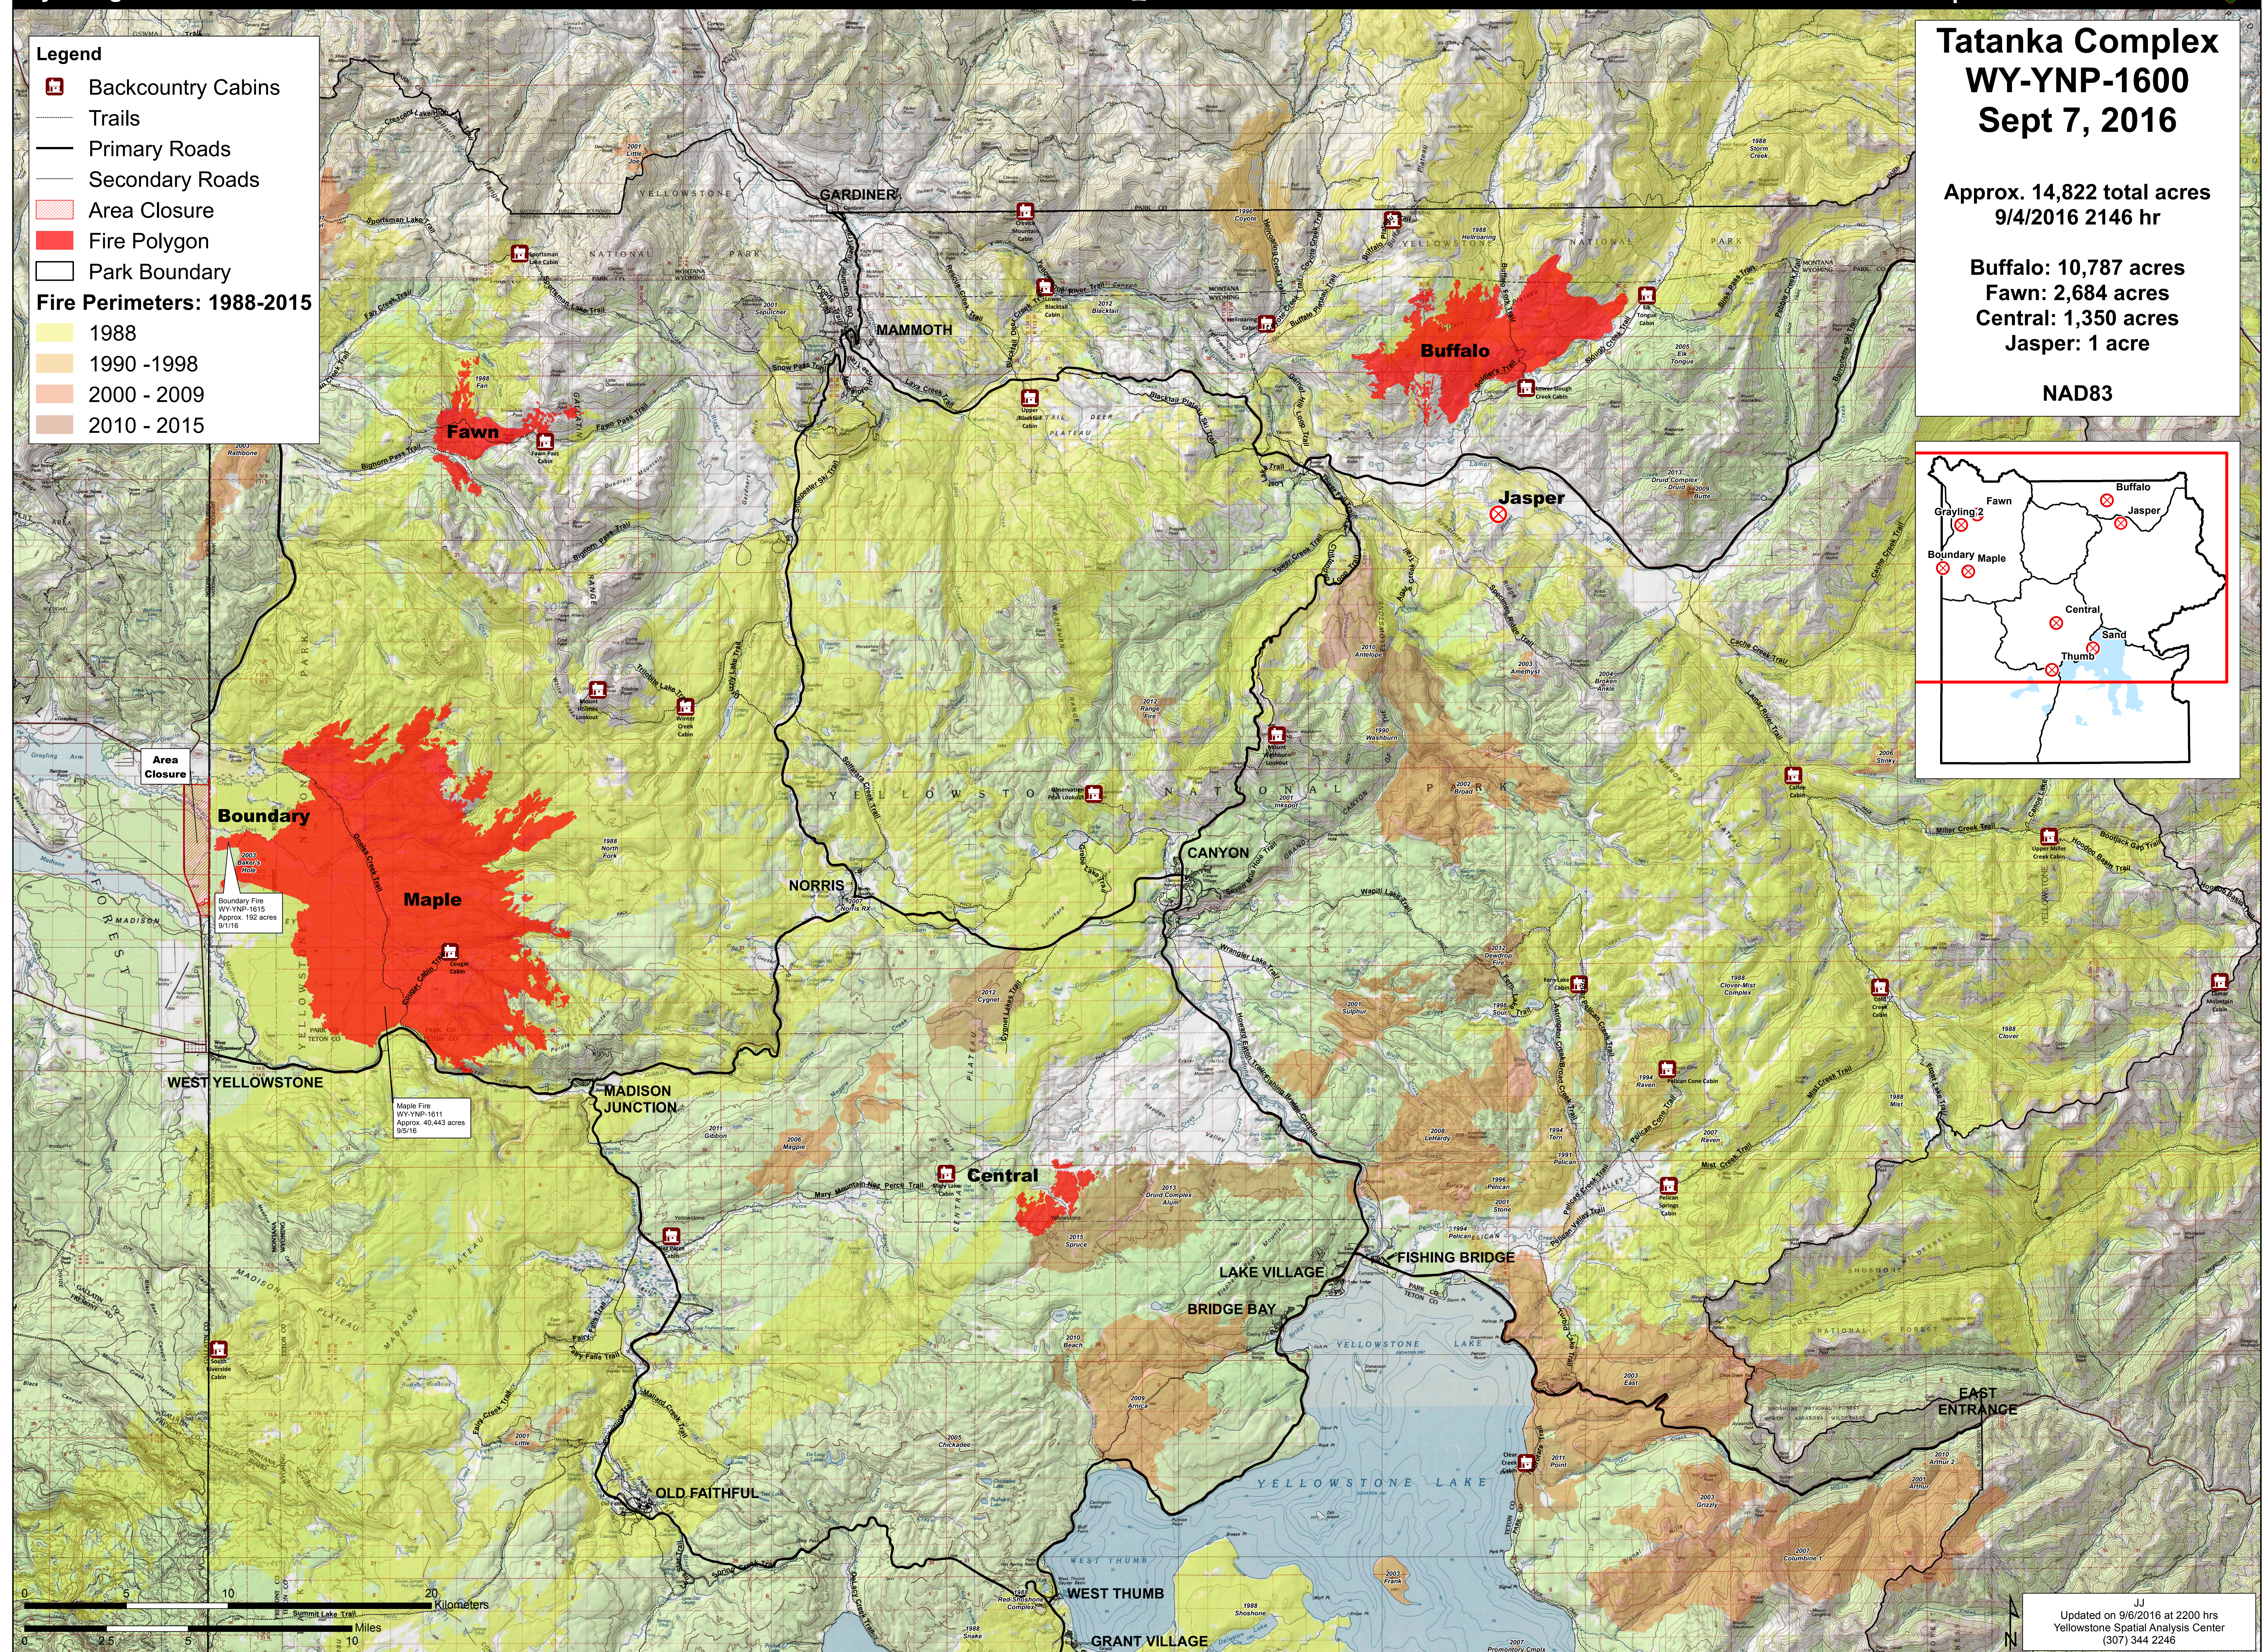

Legend

- Backcountry Cabins
- Trails
- Primary Roads
- Secondary Roads
- Area Closure
- Fire Polygon
- Park Boundary

Fire Perimeters: 1988-2015

- 1988
- 1990 - 1998
- 2000 - 2009
- 2010 - 2015

Tatanka Complex
WY-YNP-1600
Sept 7, 2016

Approx. 14,822 total acres
9/4/2016 2146 hr

Buffalo: 10,787 acres
Fawn: 2,684 acres
Central: 1,350 acres
Jasper: 1 acre

NAD83

Updated on 9/6/2016 at 2200 hrs
Yellowstone Spatial Analysis Center
(307) 344 2246