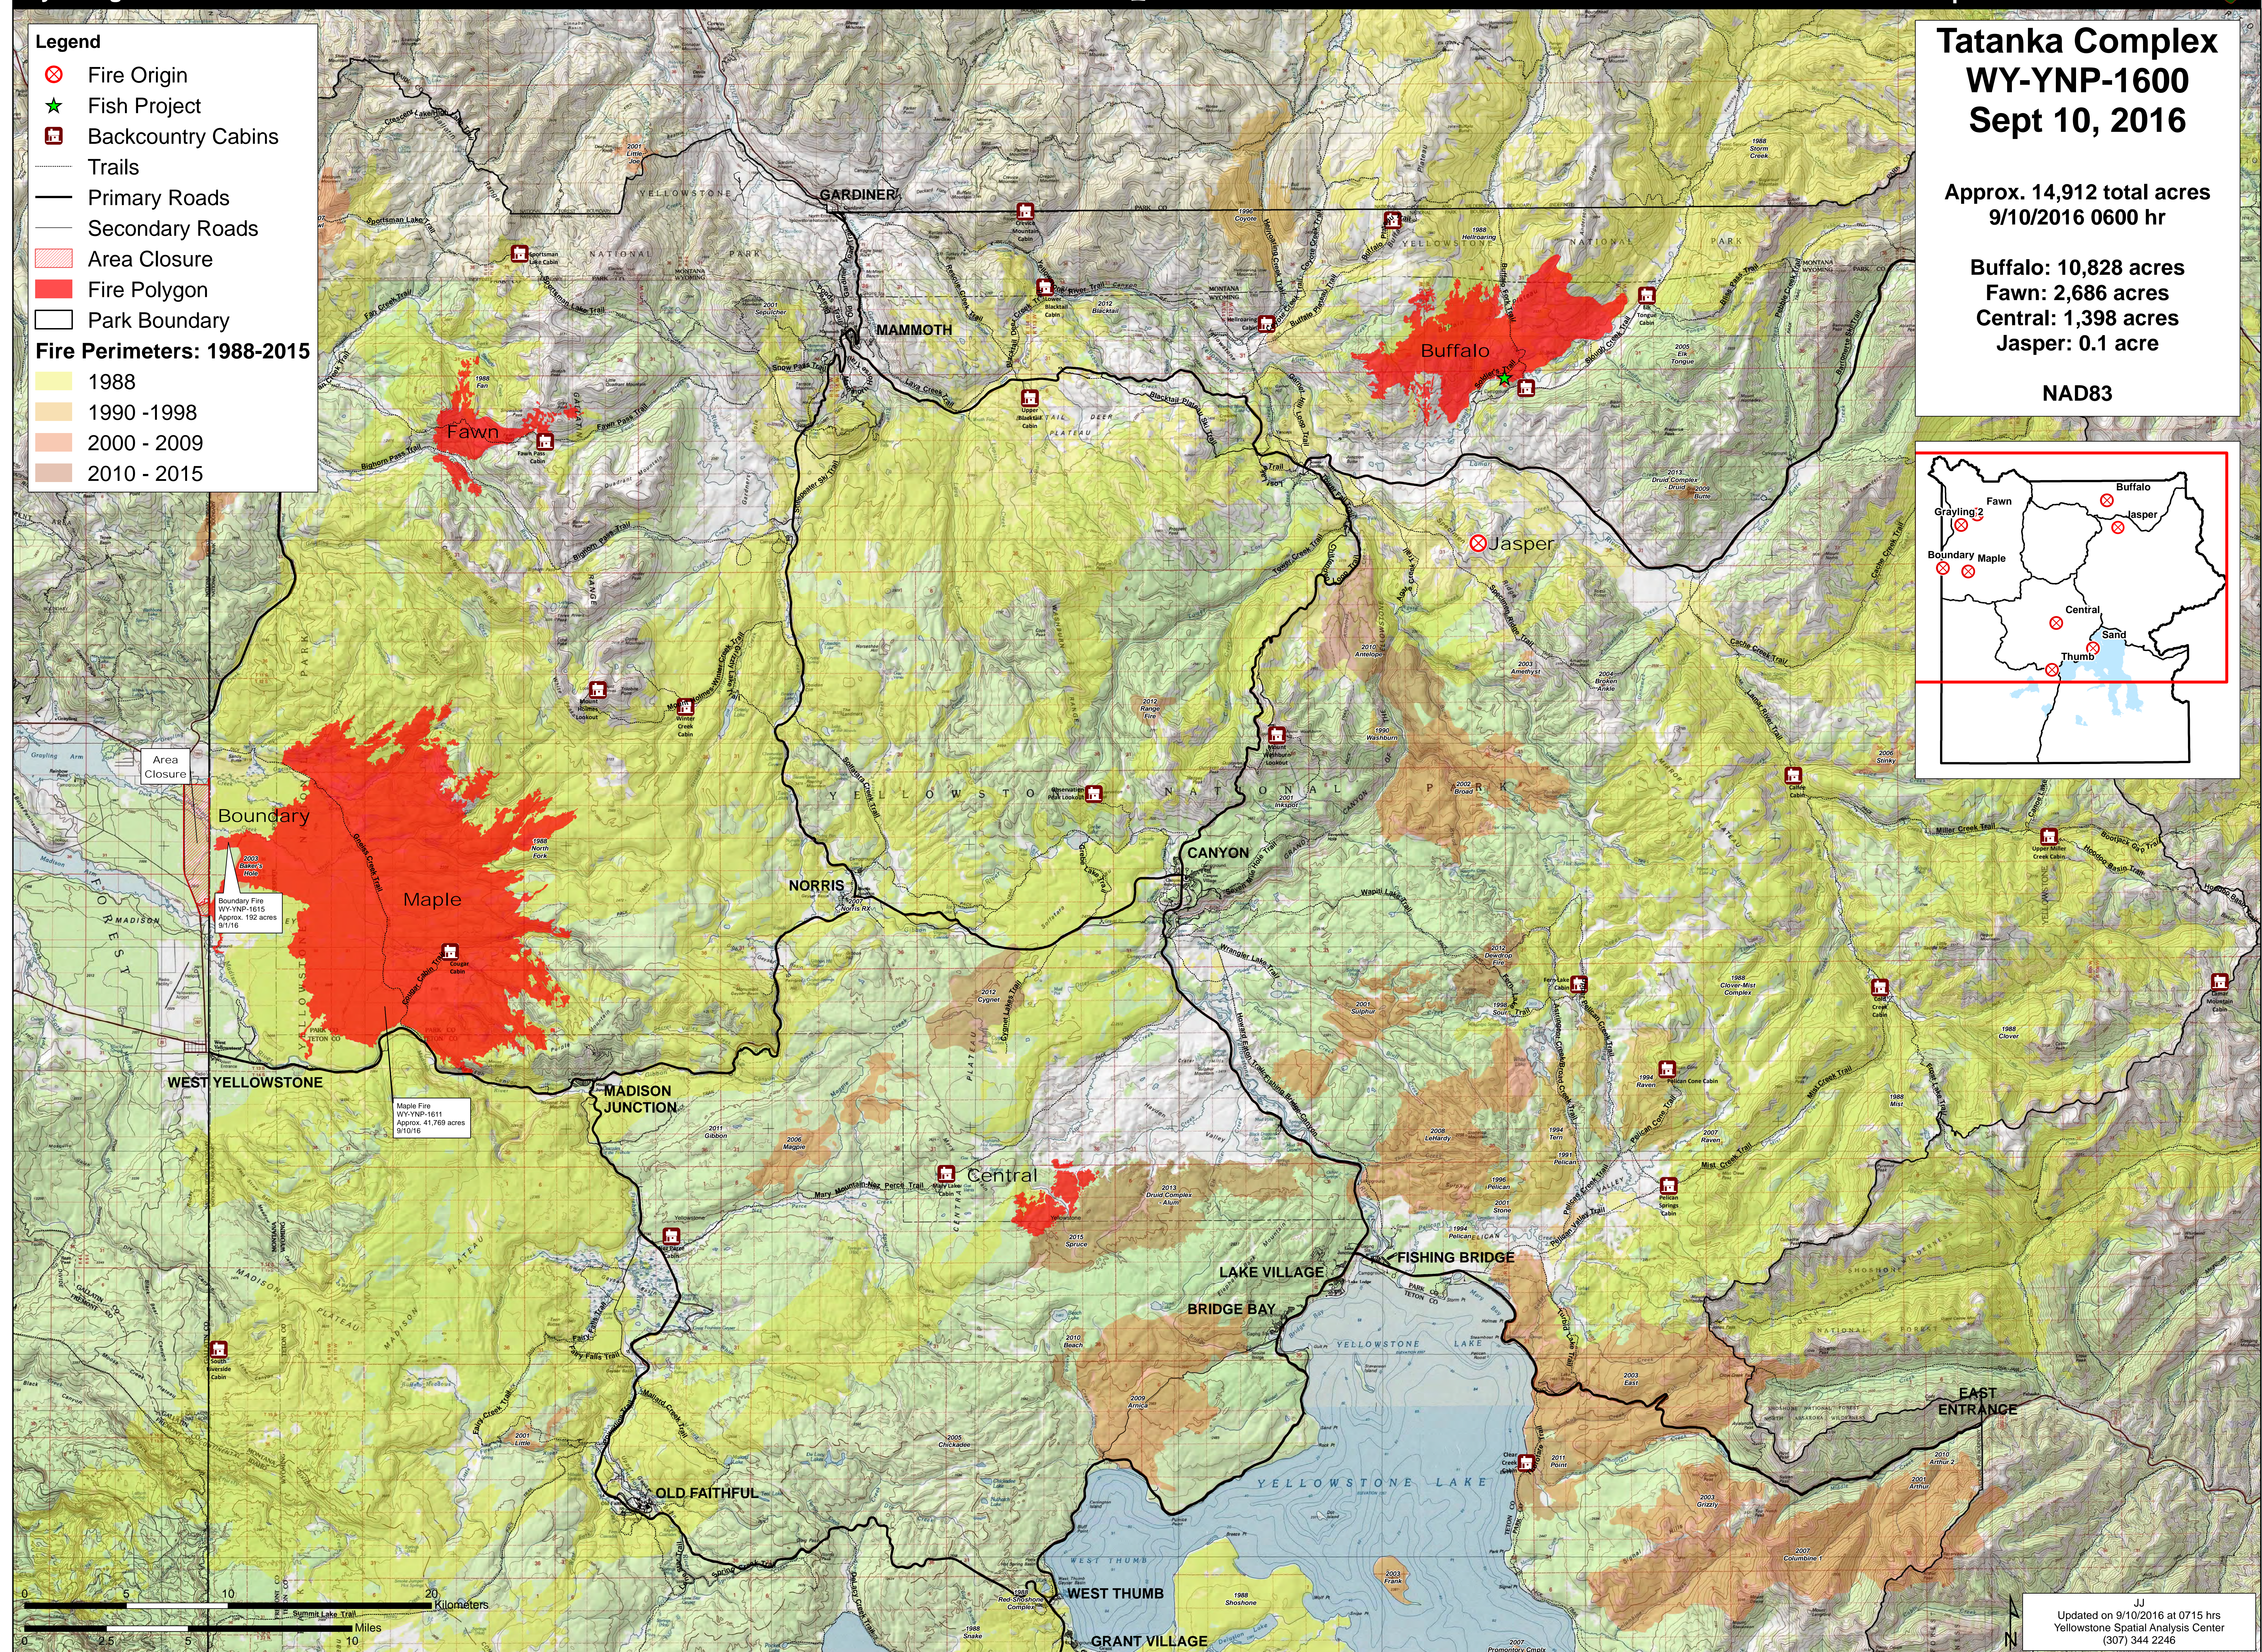

**Legend**

- Fire Origin
- Fish Project
- Backcountry Cabins
- Trails
- Primary Roads
- Secondary Roads
- Area Closure
- Fire Polygon
- Park Boundary

**Fire Perimeters: 1988-2015**

- 1988
- 1990 -1998
- 2000 - 2009
- 2010 - 2015

**Tatanka Complex**  
**WY-YNP-1600**  
**Sept 10, 2016**

Approx. 14,912 total acres  
9/10/2016 0600 hr

Buffalo: 10,828 acres  
Fawn: 2,686 acres  
Central: 1,398 acres  
Jasper: 0.1 acre

NAD83

Updated on 9/10/2016 at 0715 hrs  
Yellowstone Spatial Analysis Center  
(307) 344 2246