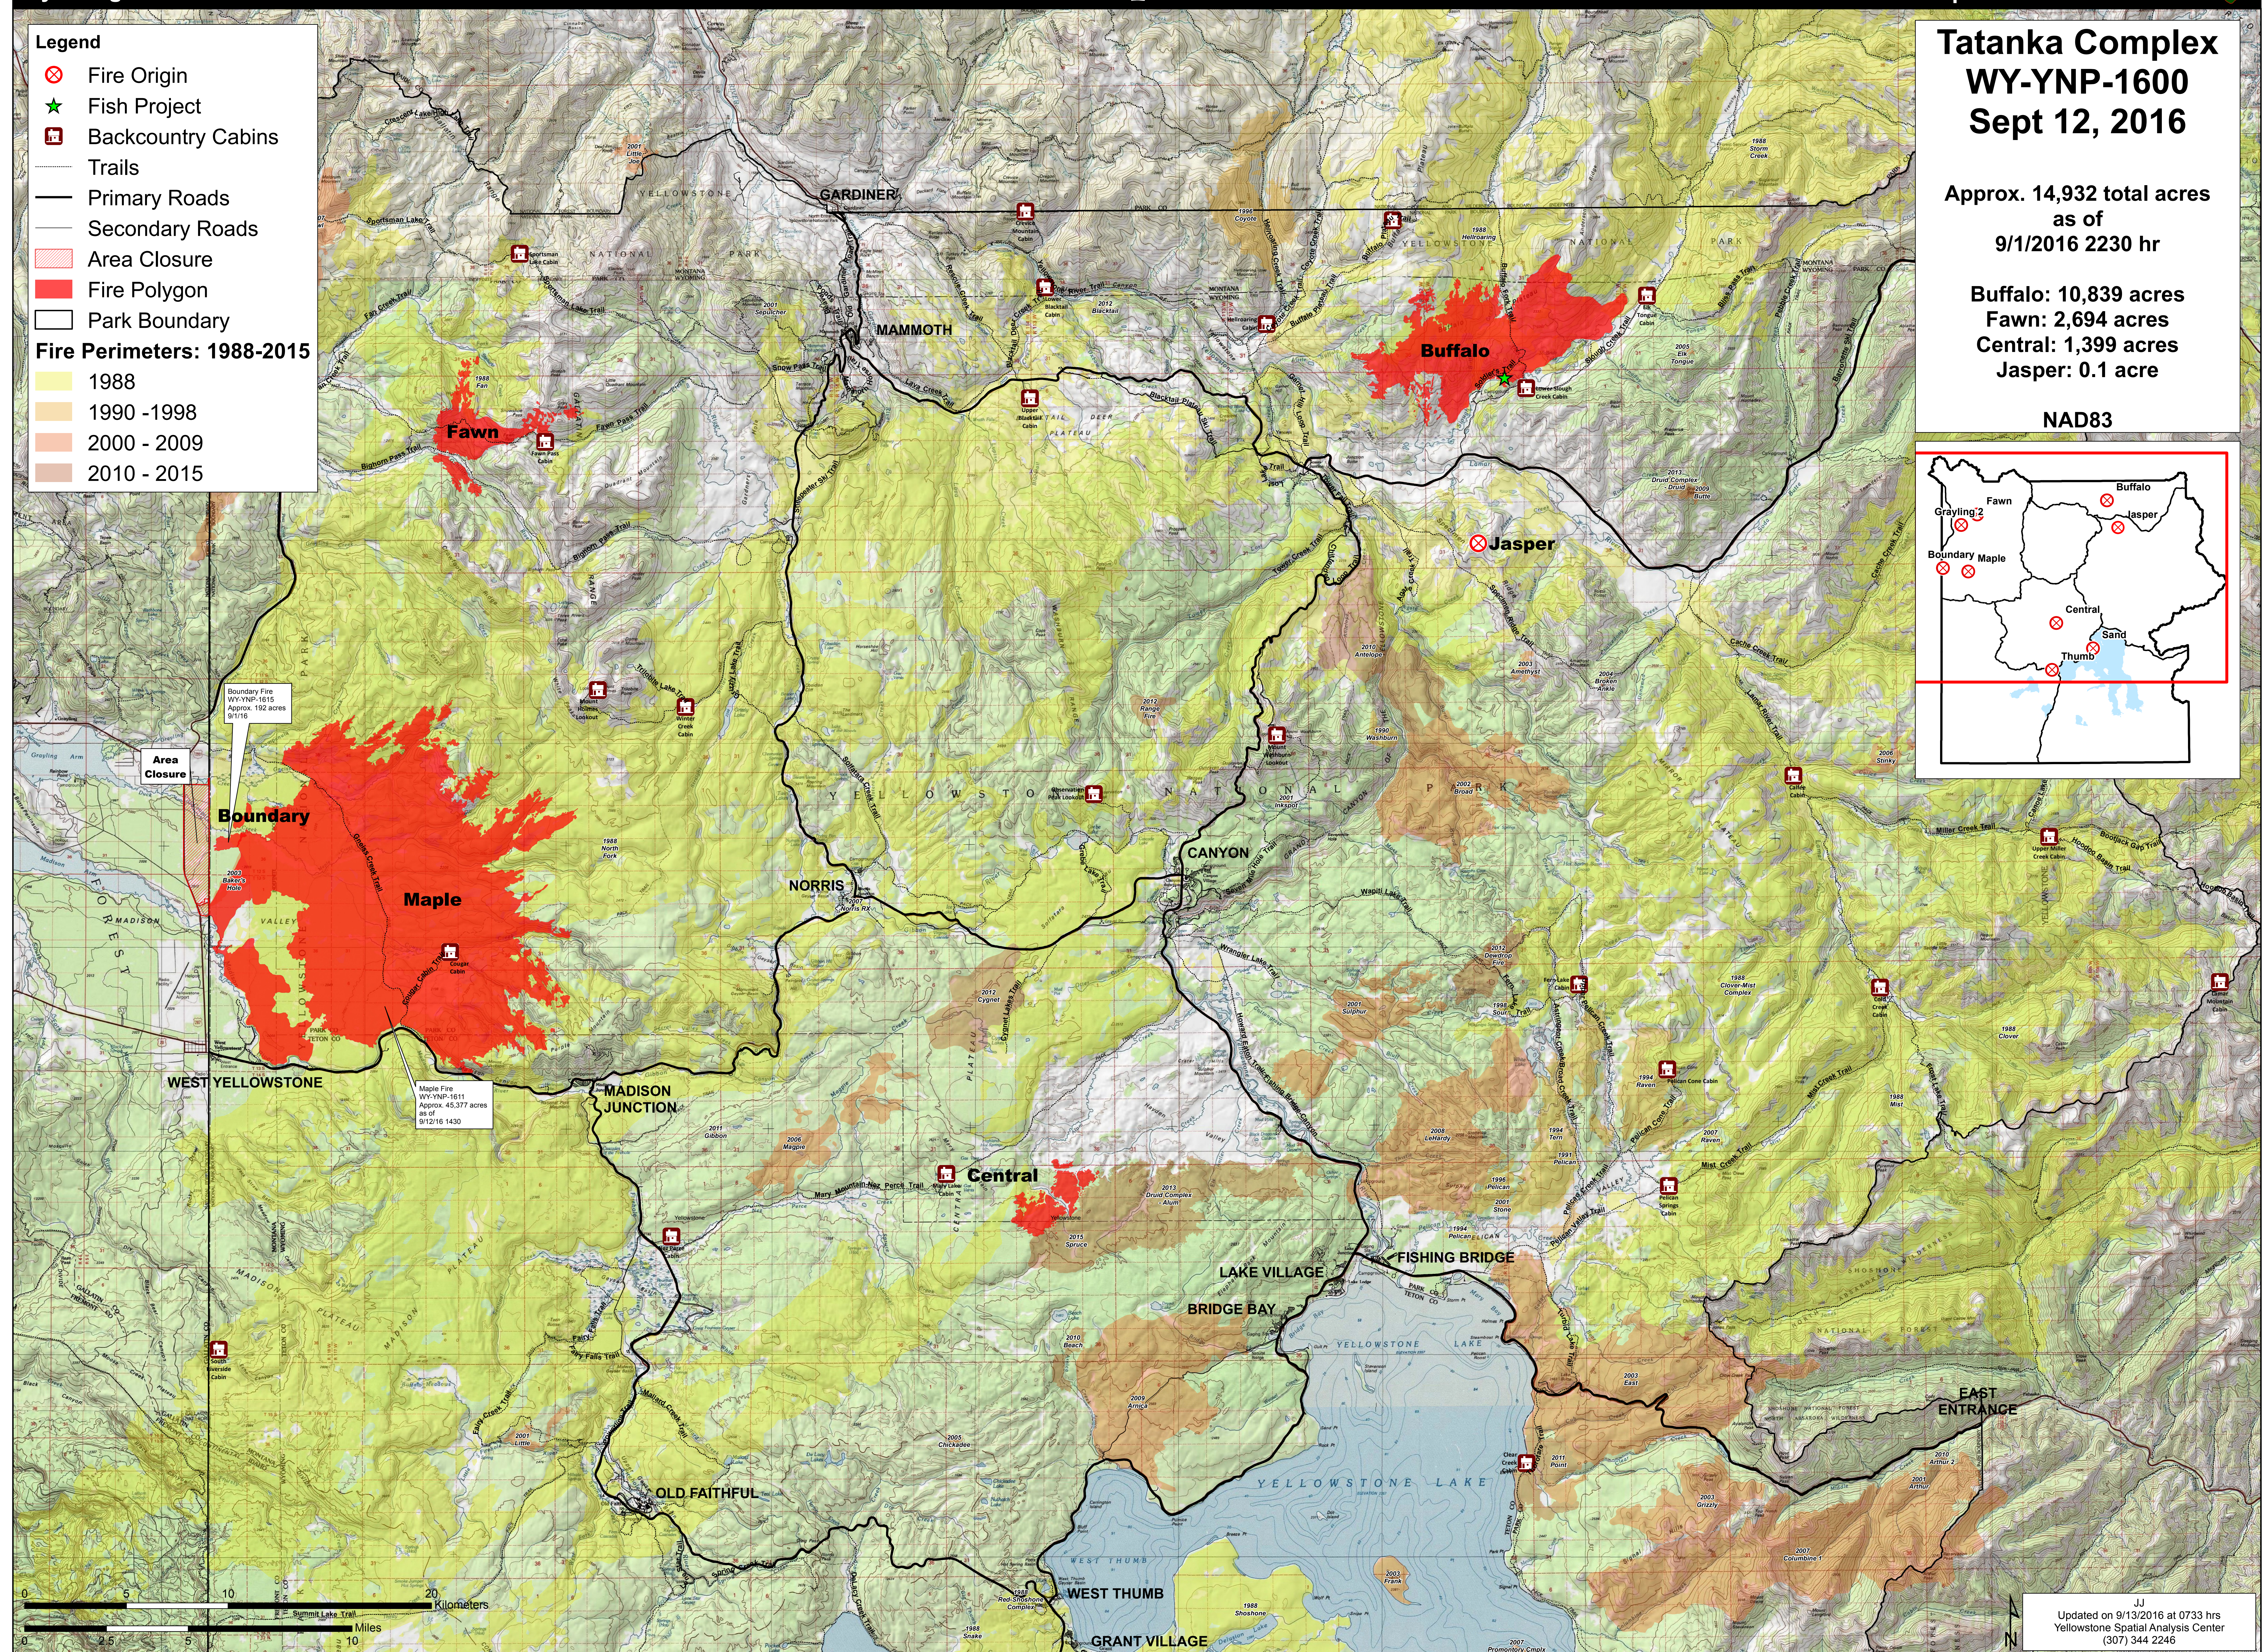

Legend

- Fire Origin
- Fish Project
- Backcountry Cabins
- Trails
- Primary Roads
- Secondary Roads
- Area Closure
- Fire Polygon
- Park Boundary

Fire Perimeters: 1988-2015

- 1988
- 1990 -1998
- 2000 - 2009
- 2010 - 2015

Tatanka Complex WY-YNP-1600 Sept 12, 2016

Approx. 14,932 total acres
as of
9/1/2016 2230 hr

Buffalo: 10,839 acres
Fawn: 2,694 acres
Central: 1,399 acres
Jasper: 0.1 acre

NAD83

Maple Fire
WY-YNP-1611
Approx. 45,377 acres
as of
9/12/16 1430