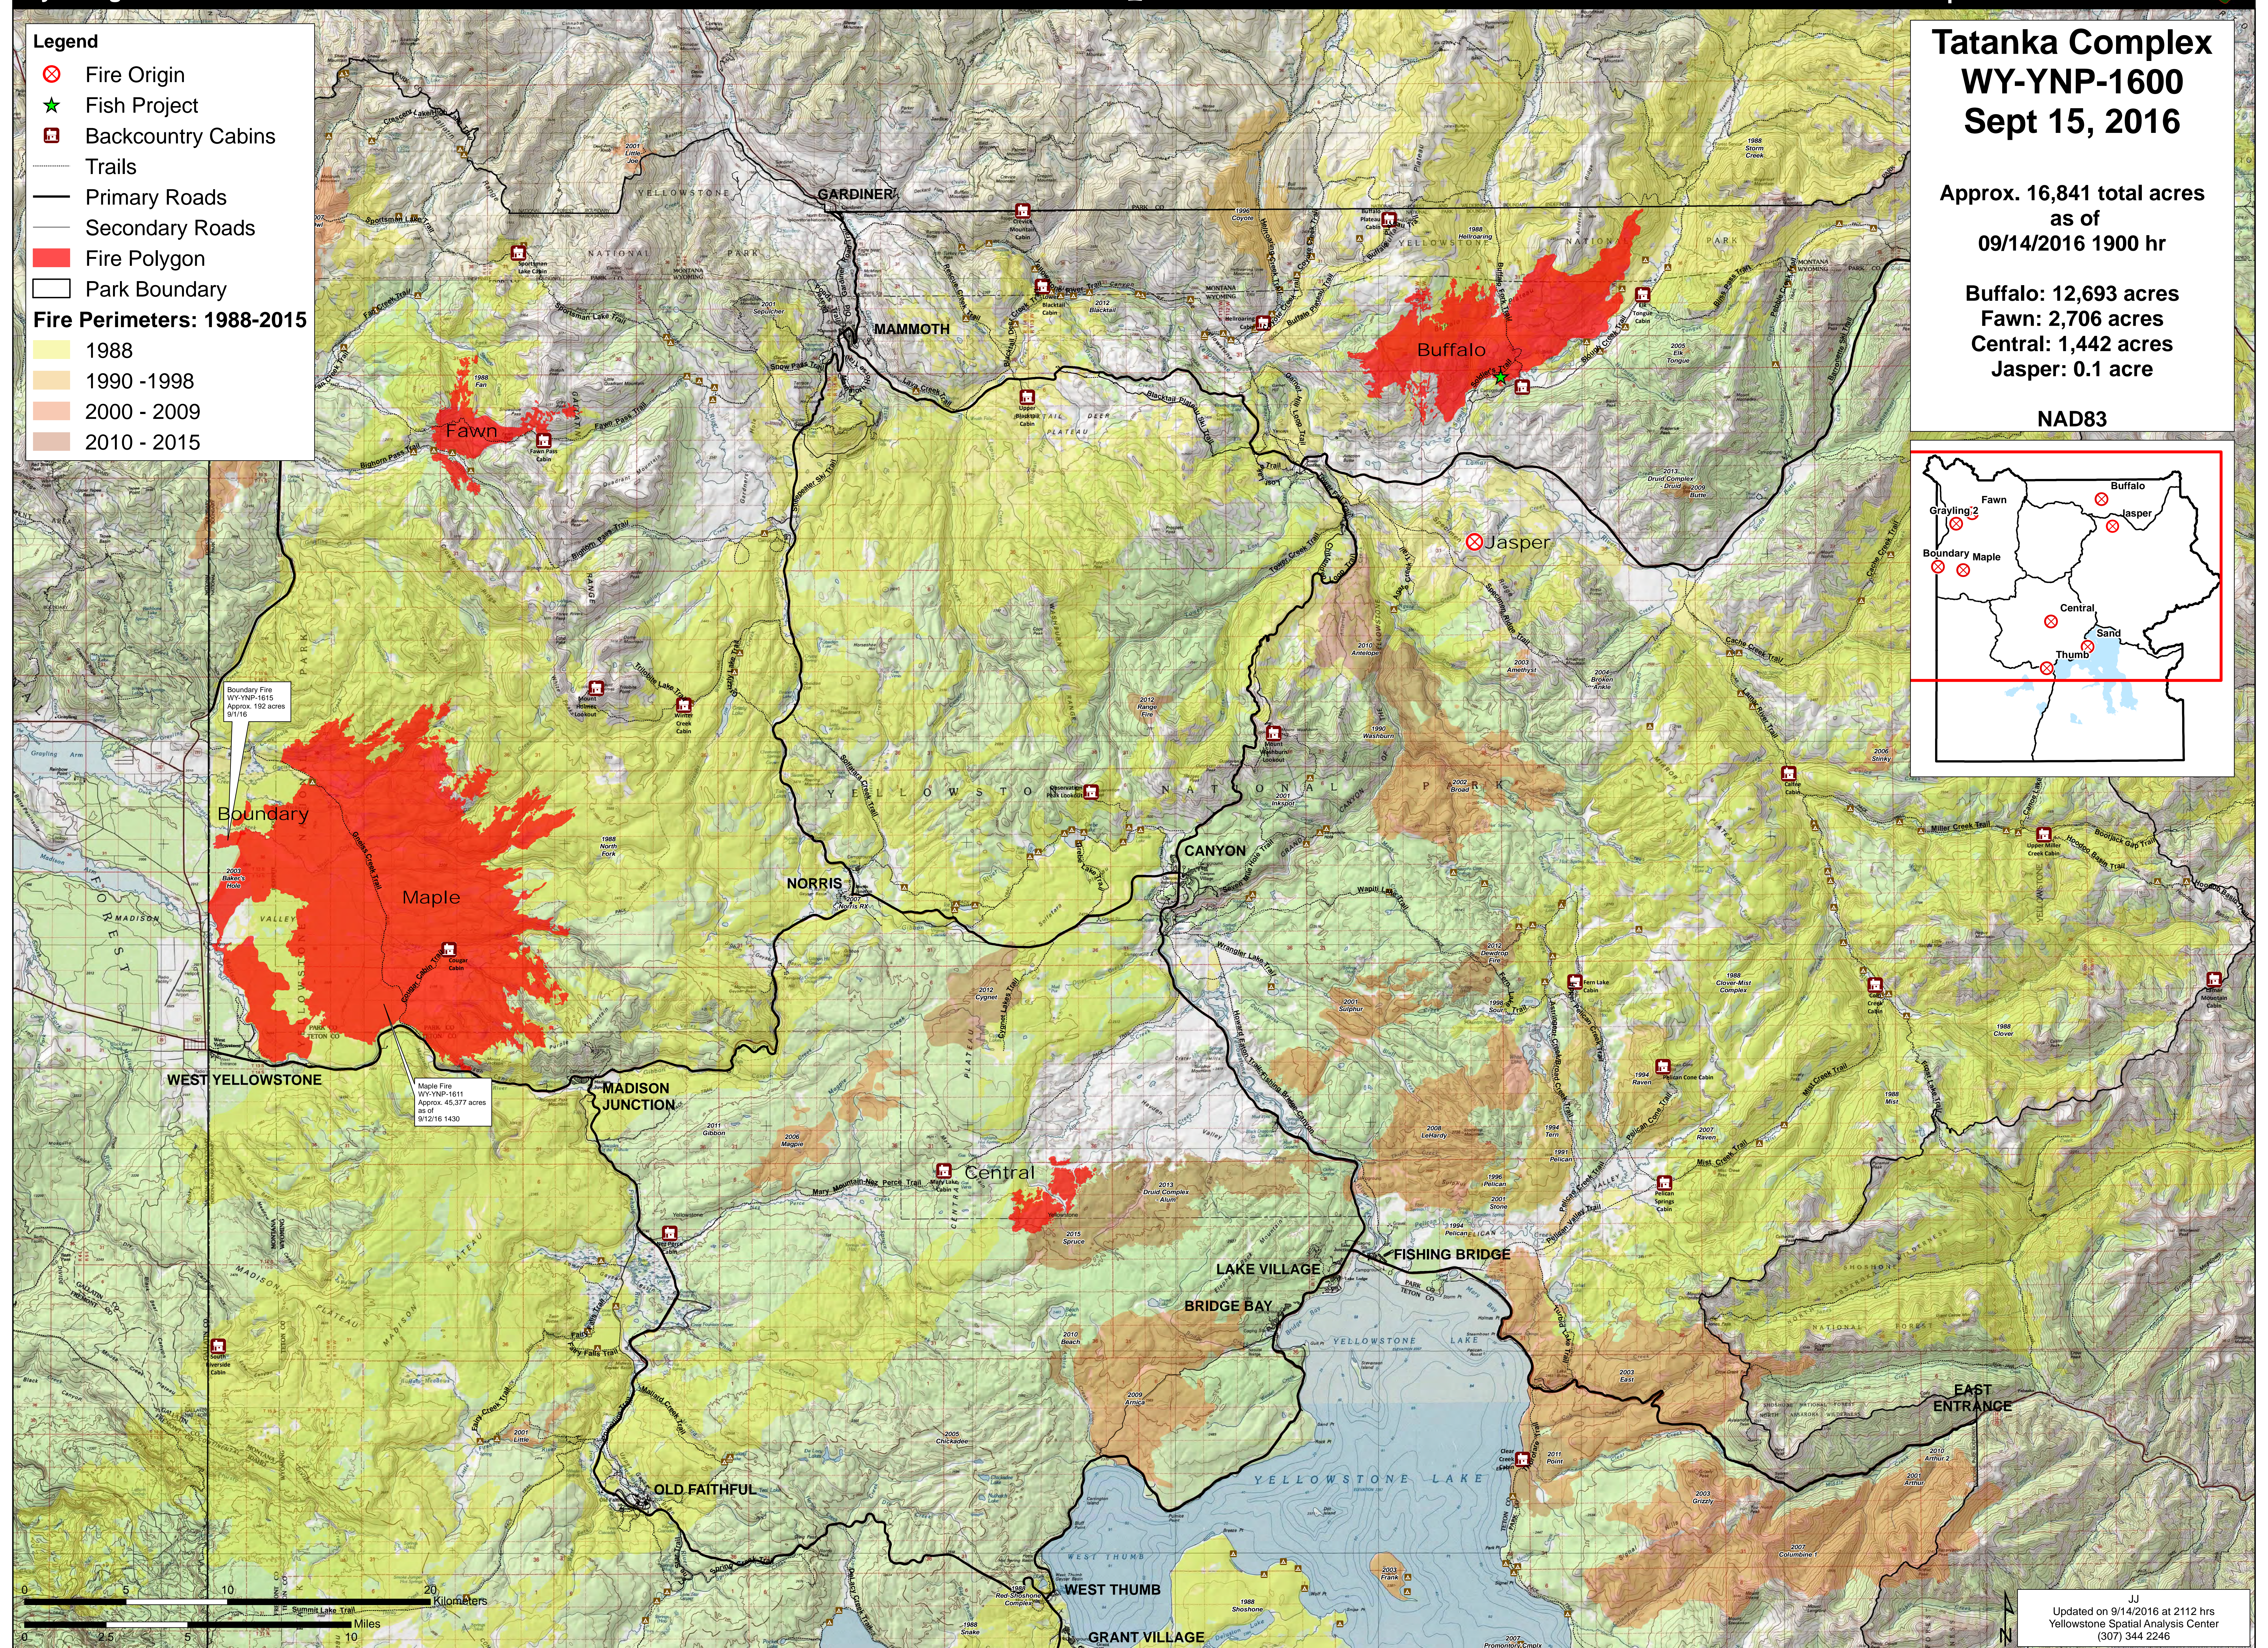

Legend

- Fire Origin
- Fish Project
- Backcountry Cabins
- Trails
- Primary Roads
- Secondary Roads
- Fire Polygon
- Park Boundary

Fire Perimeters: 1988-2015

- 1988
- 1990 - 1998
- 2000 - 2009
- 2010 - 2015

Tatanka Complex WY-YNP-1600 Sept 15, 2016

Approx. 16,841 total acres
as of
09/14/2016 1900 hr

Buffalo: 12,693 acres
Fawn: 2,706 acres
Central: 1,442 acres
Jasper: 0.1 acre

NAD83

Updated on 9/14/2016 at 2112 hrs
Yellowstone Spatial Analysis Center
(307) 344 2246