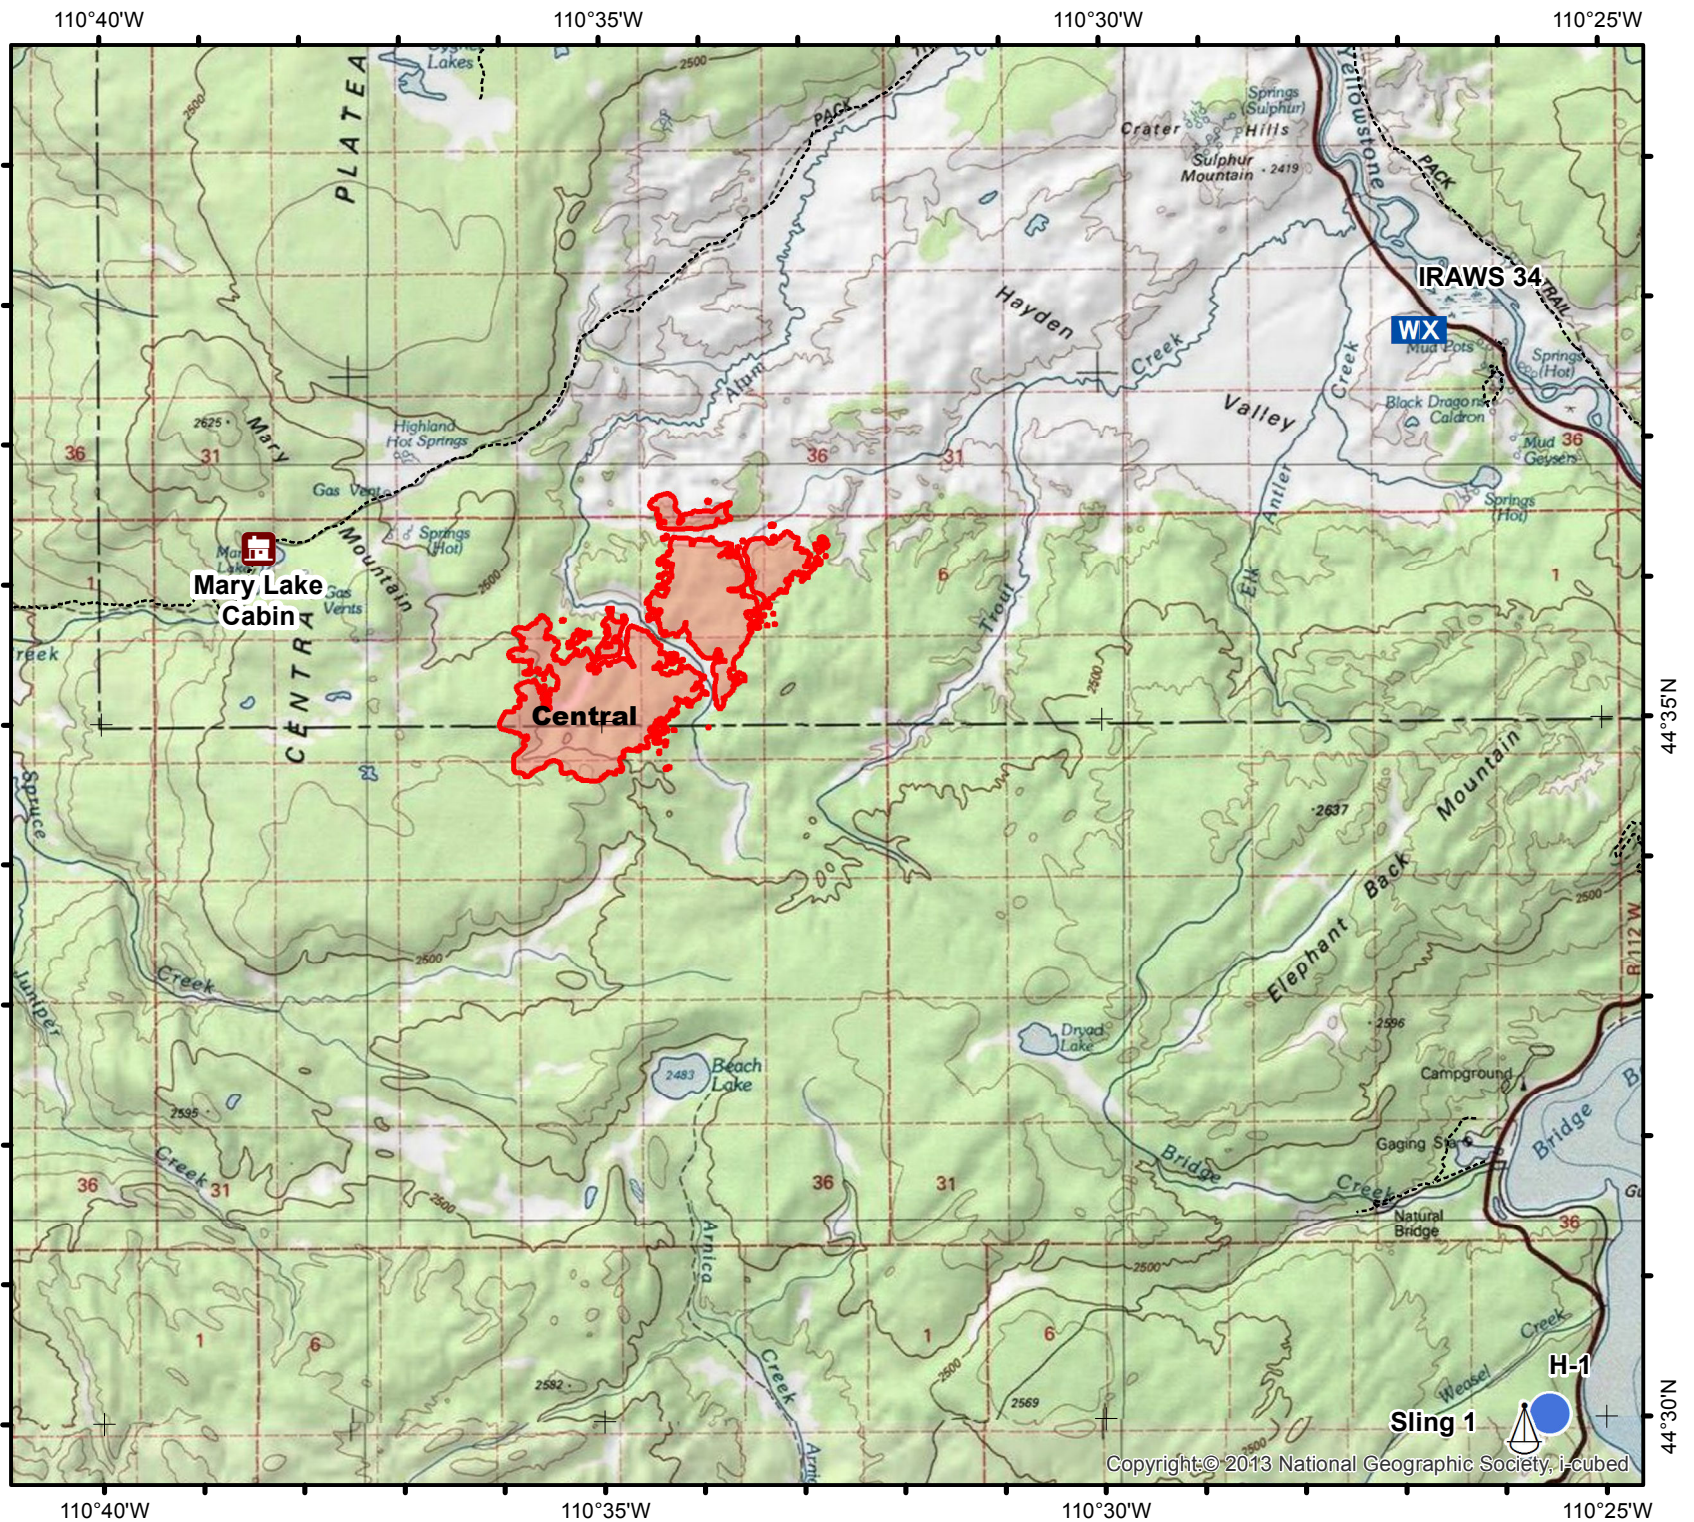

Tatanka Complex  
WY-YNP-1600  
17-Sep-2016

Central Fire  
1,442 acres

- Trails
- Backcountry Cabins
- Helispot
- WX Mobile Weather Unit
- Sling Site
- Central Fire

cBeyerhelm, Tatanka GIS  
16-Sep-2016 @ 20:21

Copyright © 2013 National Geographic Society, i-cubed