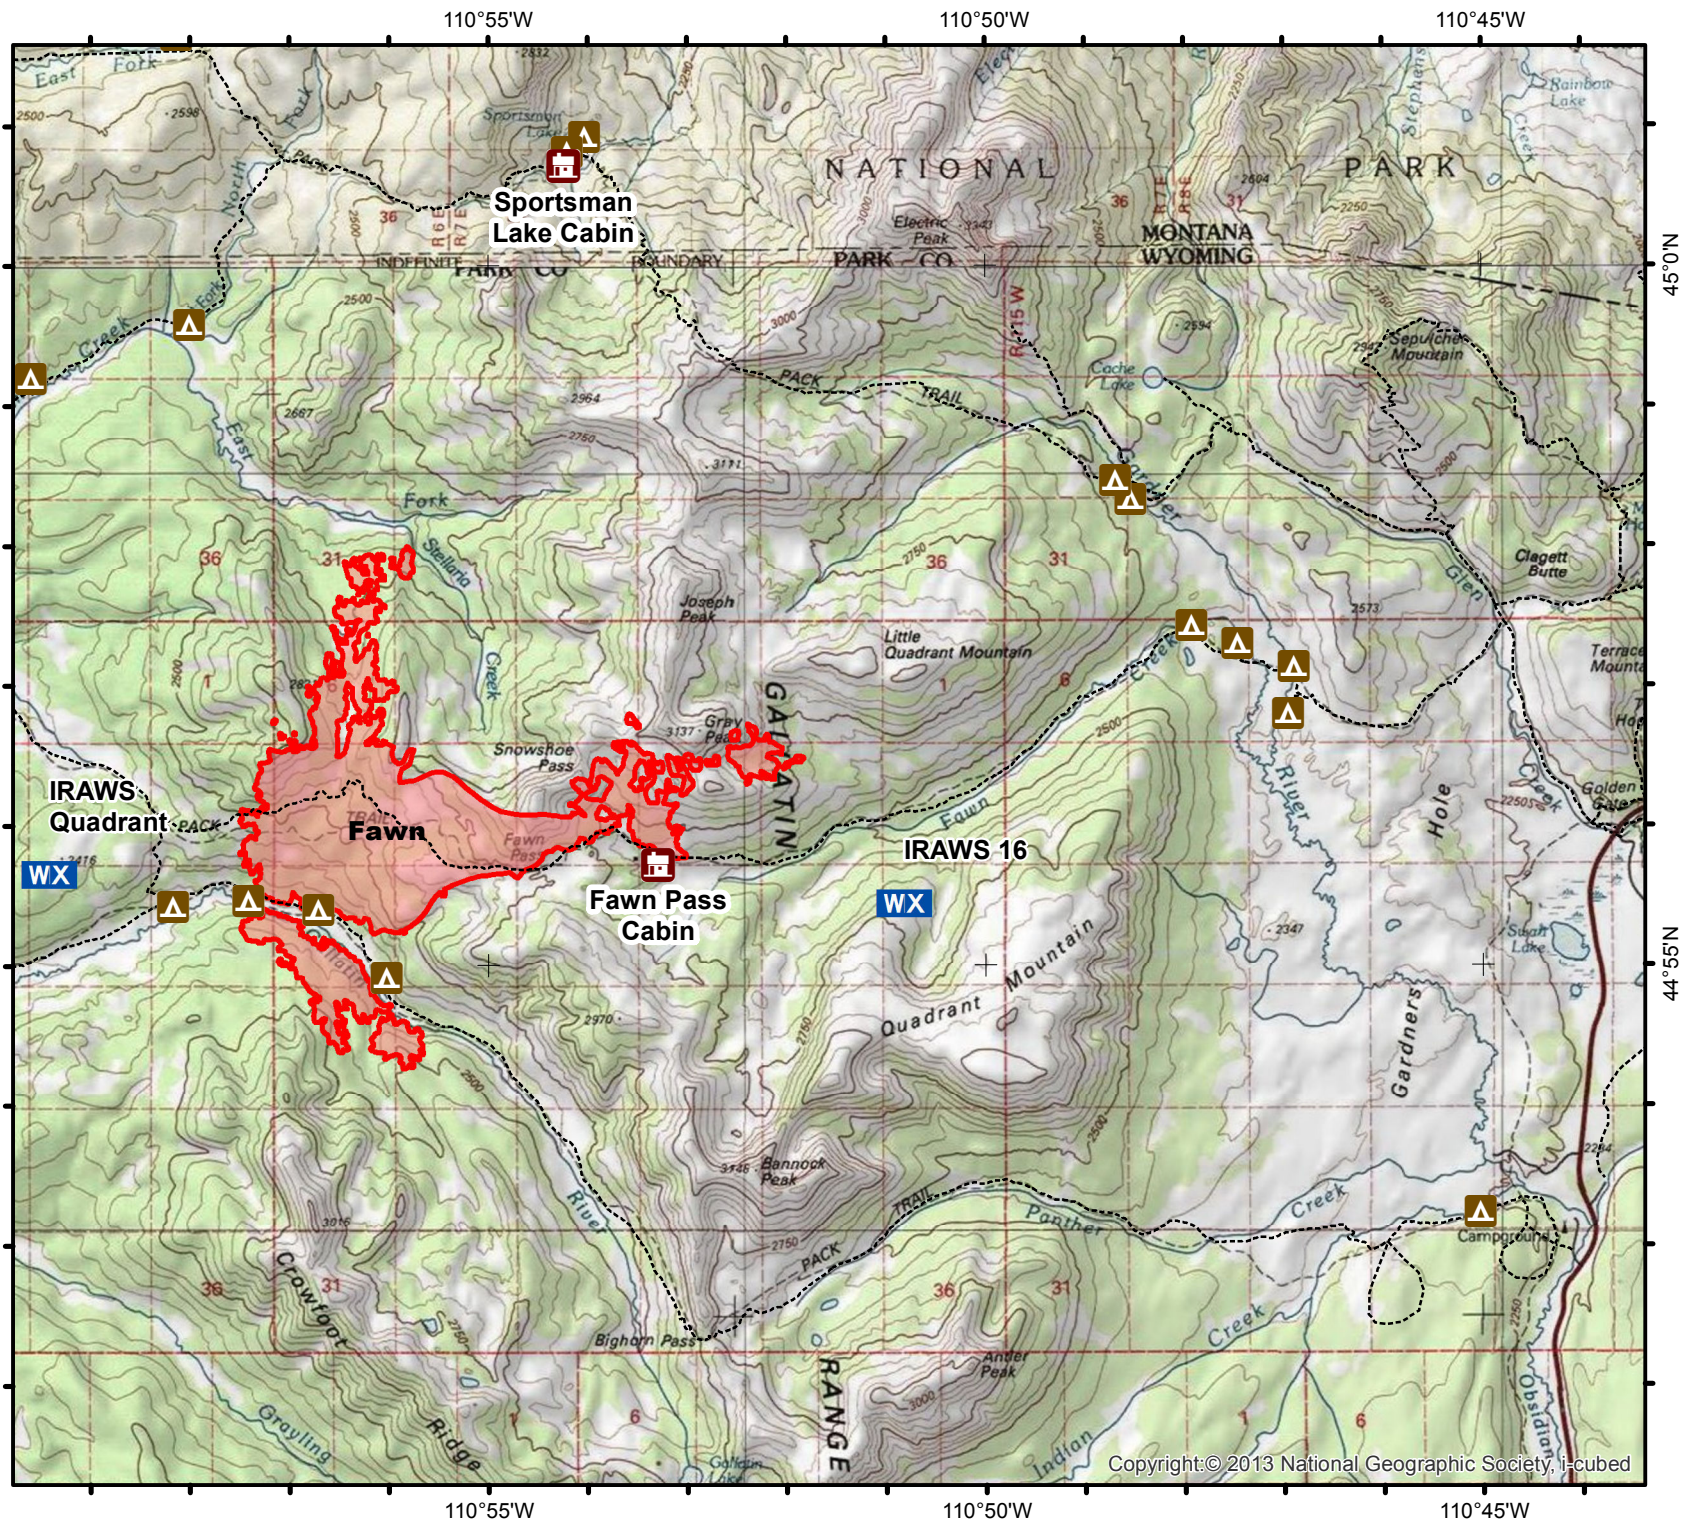

Tatanka Complex  
WY-YNP-1600  
17-Sep-2016

Fawn Fire  
2,706 acres

- Trails
- Backcountry Cabins
- Backcountry Campsites
- Mobile Weather Unit
- Fawn Fire

cBeyerhelm, Tatanka GIS  
16-Sep-2016 @ 20:20

Copyright: © 2013 National Geographic Society, i-cubed