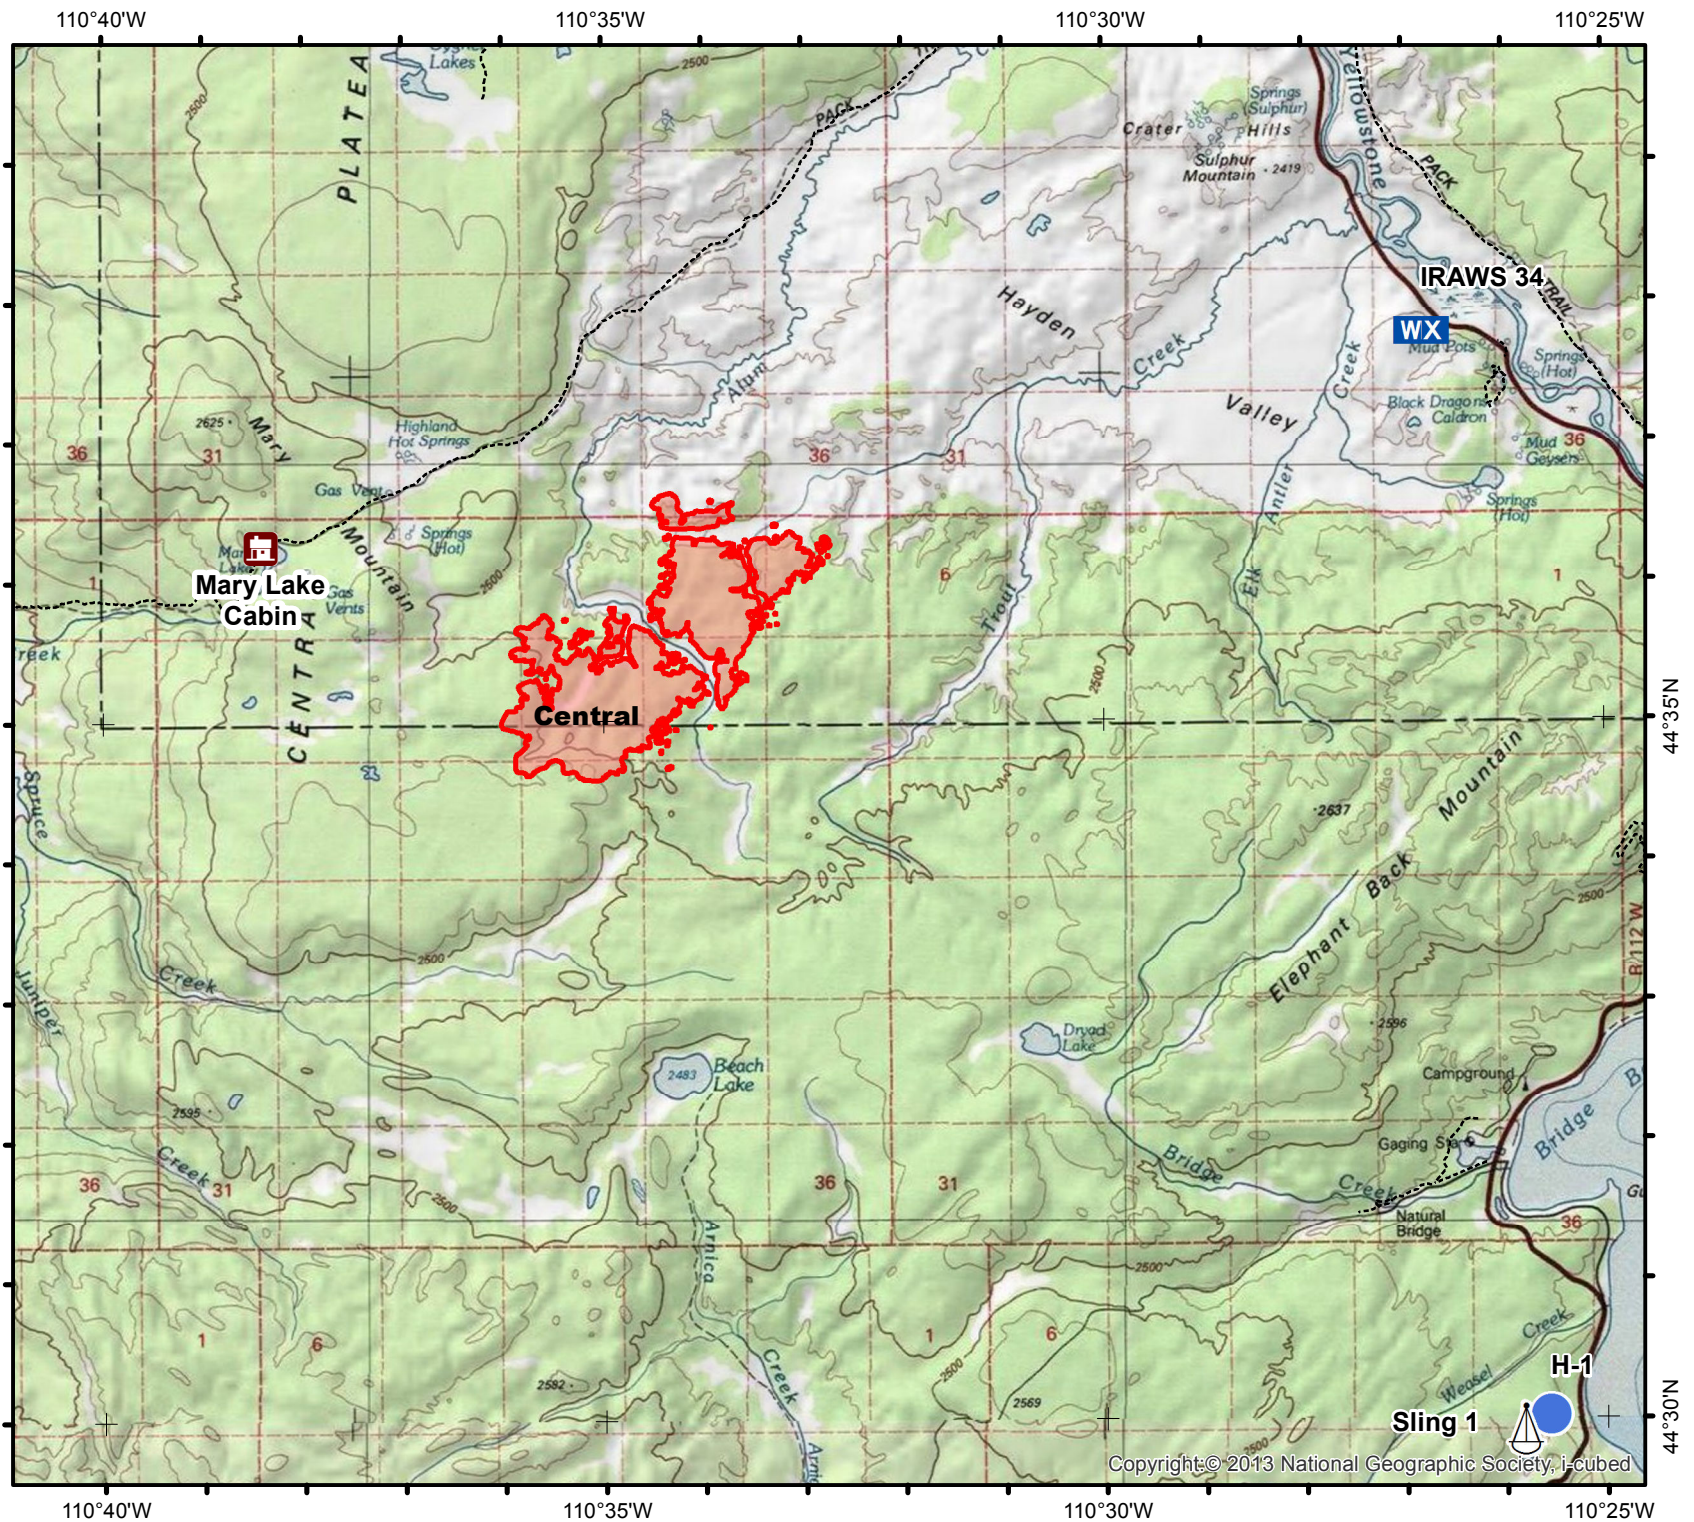

Tatanka Complex
WY-YNP-1600
18-Sep-2016

Central Fire
1,442 acres

- Trails
- Backcountry Cabins
- Helispot
- WX Mobile Weather Unit
- Sling Site
- Central Fire

cBeyerhelm, Tatanka GIS
17-Sep-2016 @ 15:36

Copyright © 2013 National Geographic Society, i-cubed