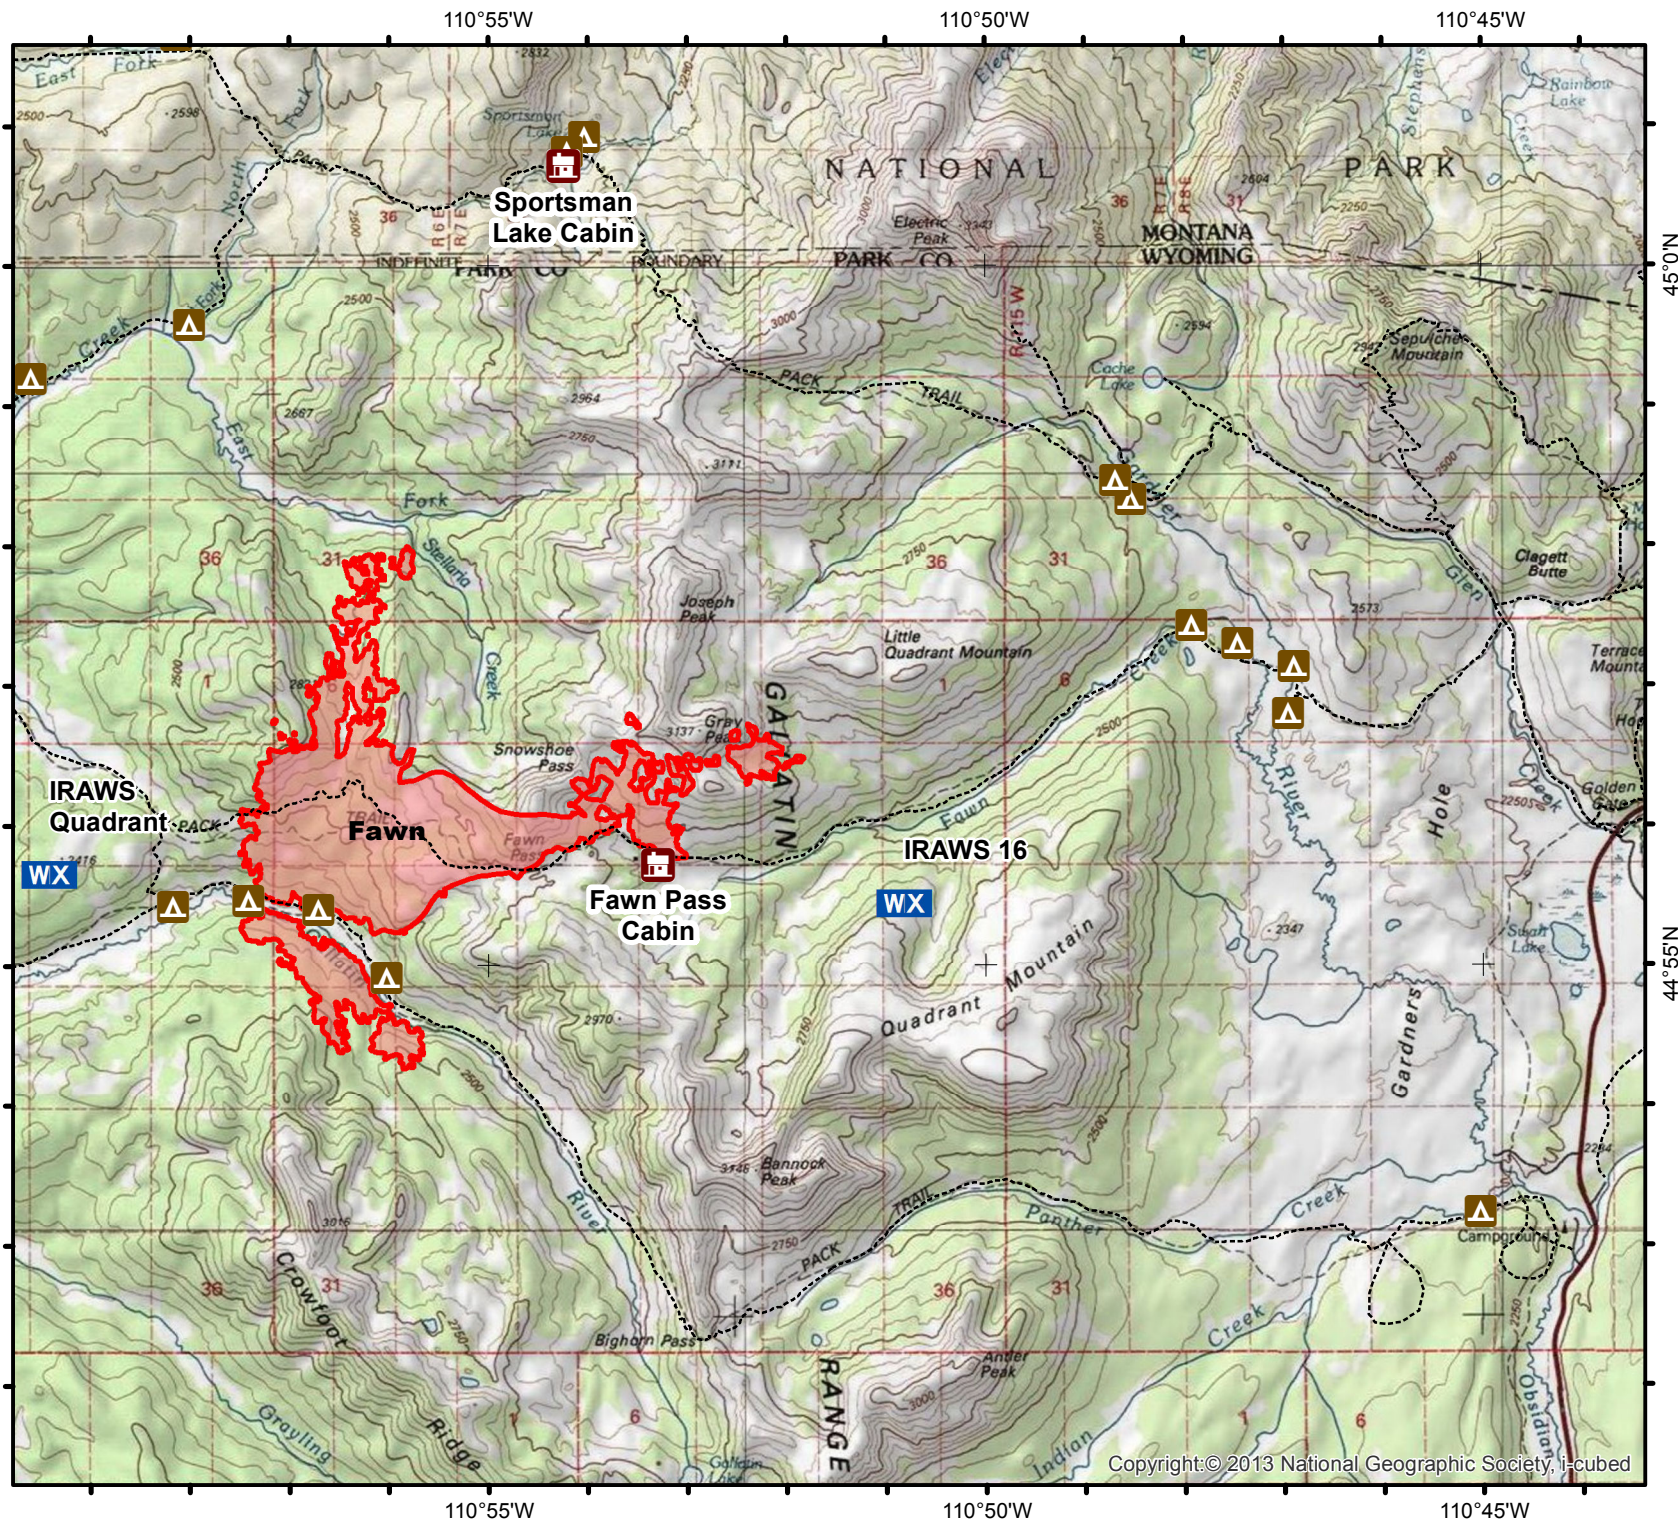

Tatanka Complex  
WY-YNP-1600  
18-Sep-2016

Fawn Fire  
2,706 acres

- Trails
- Backcountry Cabins
- Backcountry Campsites
- Mobile Weather Unit
- Fawn Fire

cBeyerhelm, Tatanka GIS  
17-Sep-2016 @ 15:40

Copyright: © 2013 National Geographic Society, i-cubed