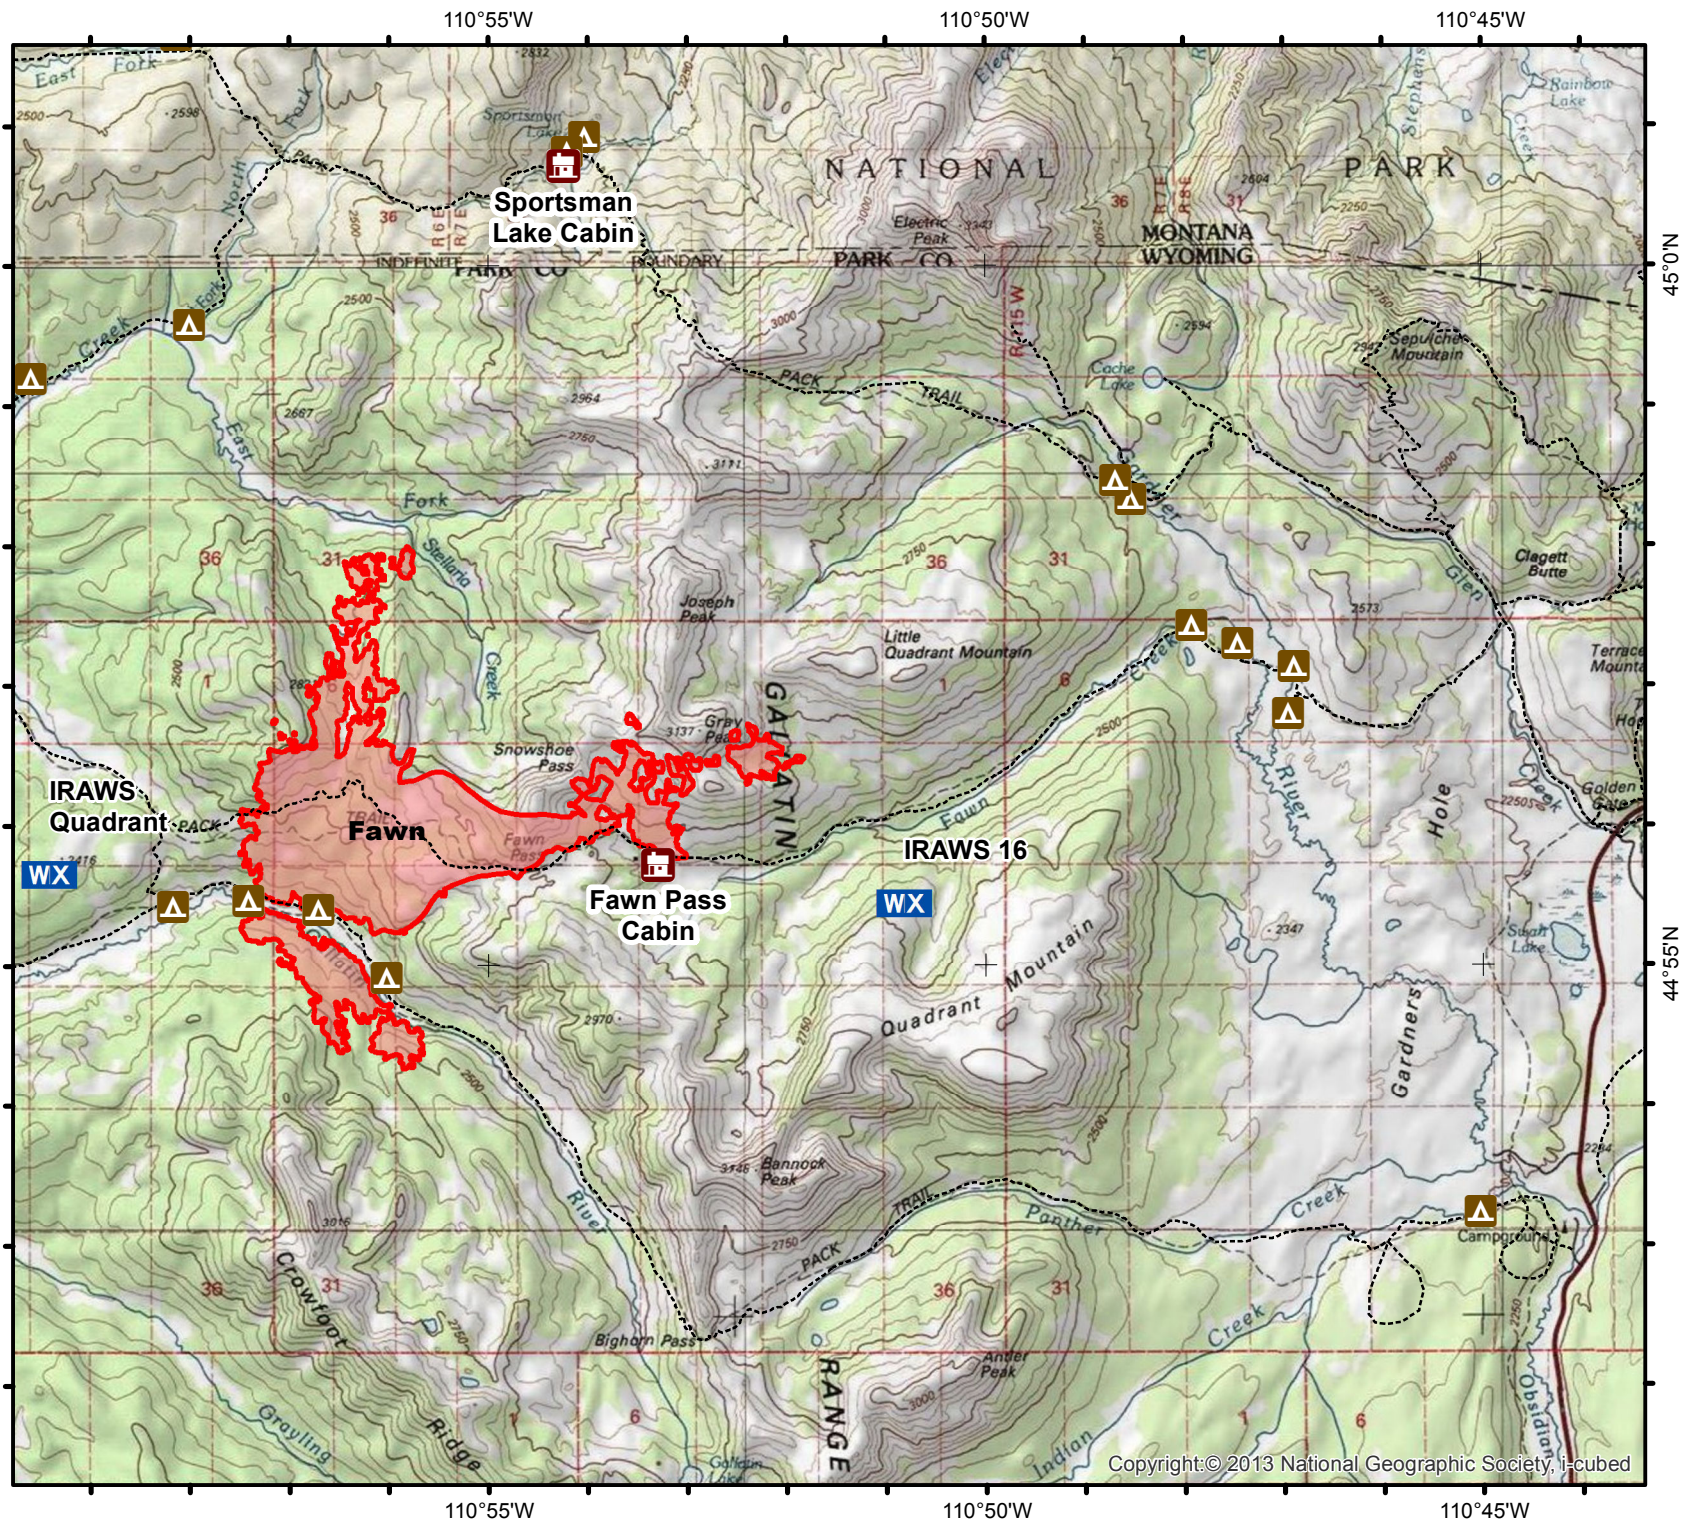

Tatanka Complex
WY-YNP-1600
19-Sep-2016

Fawn Fire
2,706 acres

- Trails
- Backcountry Cabins
- Backcountry Campsites
- Mobile Weather Unit
- Fawn Fire

cBeyerhelm, Tatanka GIS
18-Sep-2016 @ 17:20

110°55'W

110°50'W

110°45'W