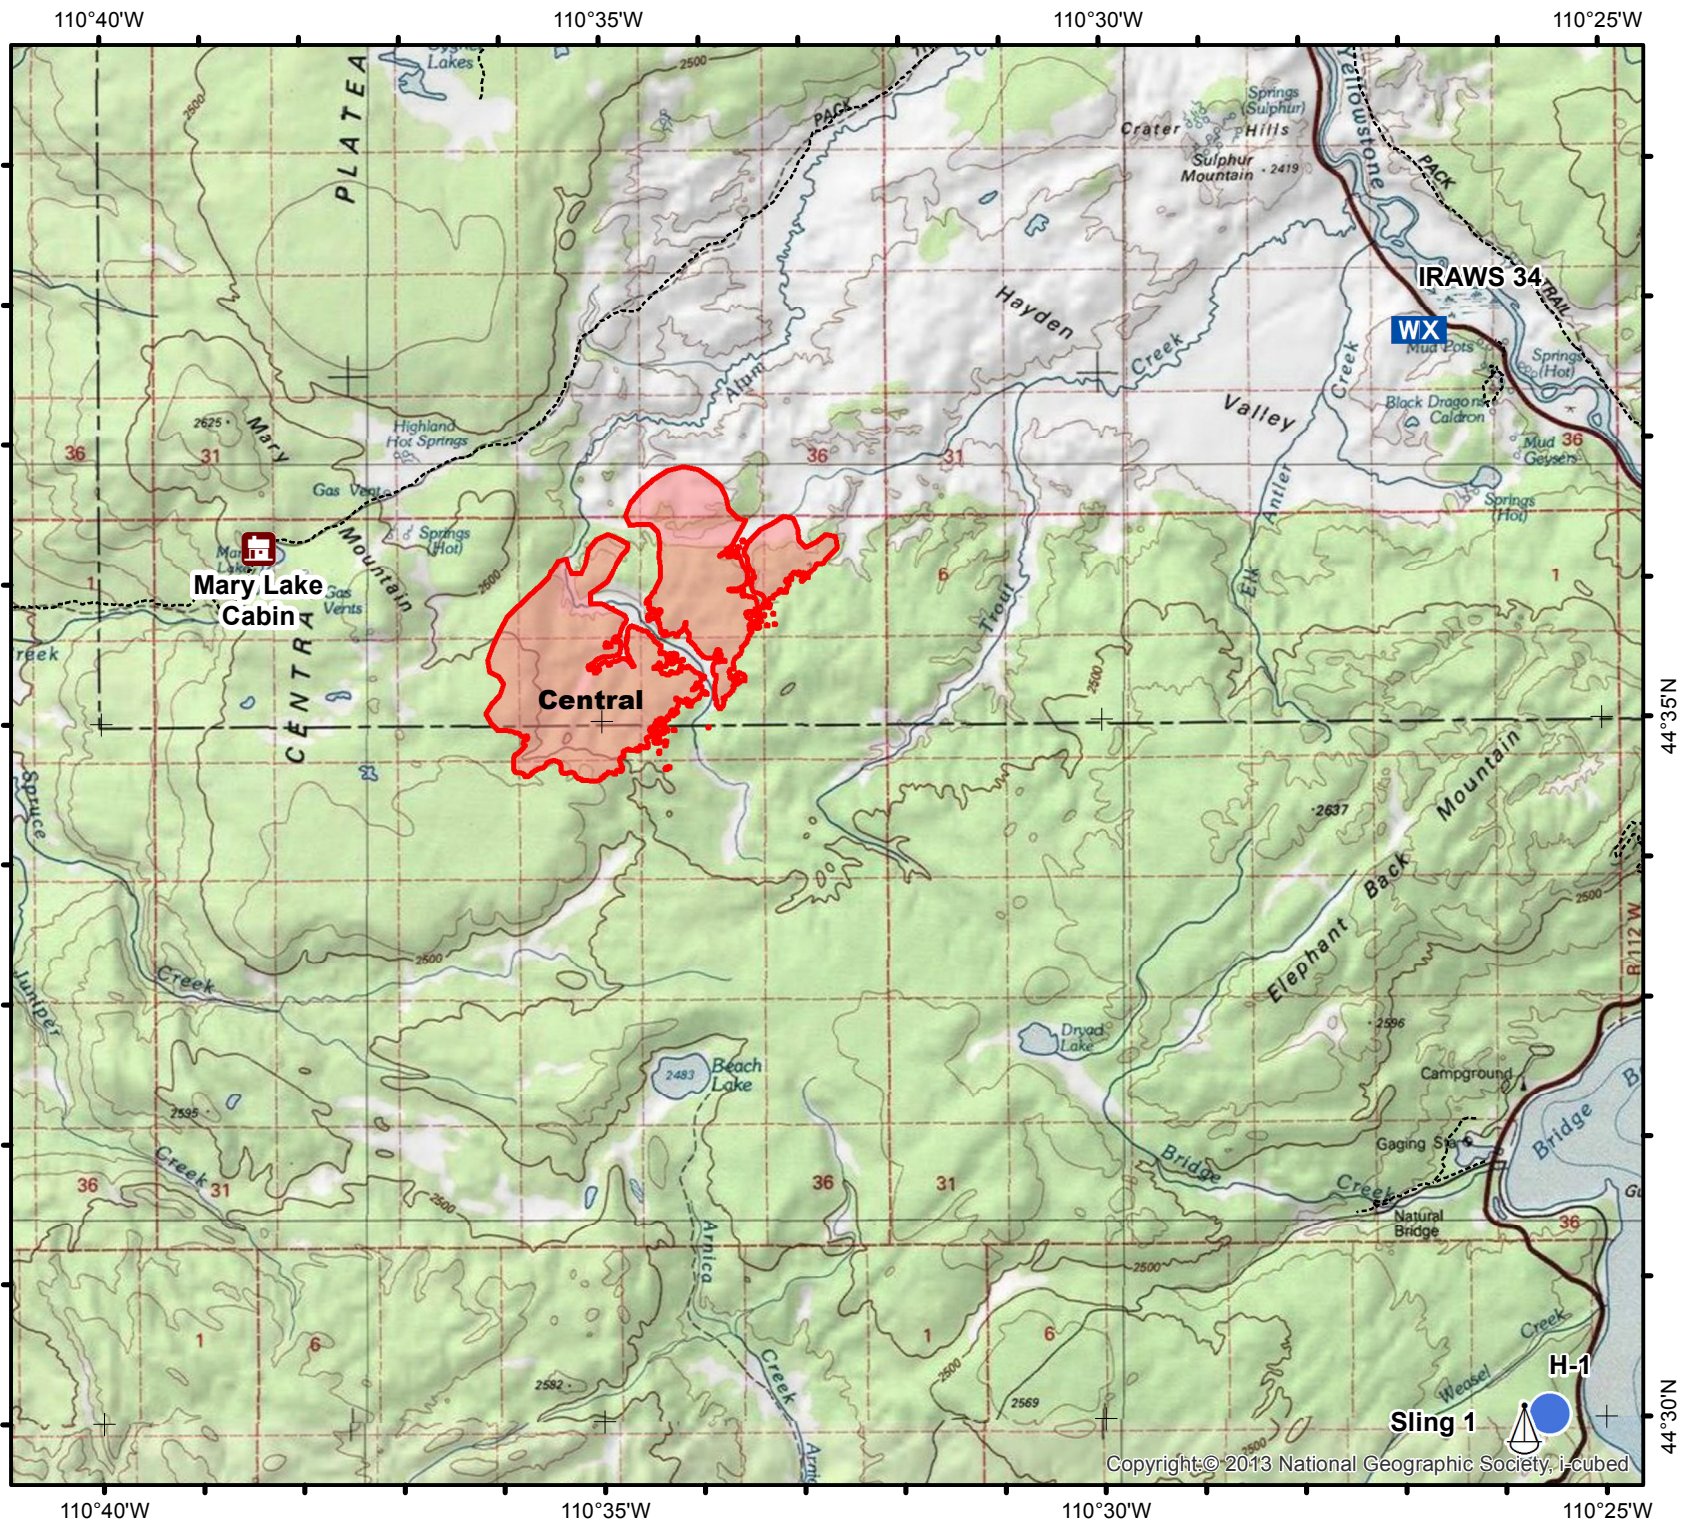

Tatanka Complex
WY-YNP-1600
20-Sep-2016

Central Fire
2,129 acres

- Trails
- Backcountry Cabins
- Helispot
- WX Mobile Weather Unit
- Sling Site
- Central Fire

cBeyerhelm, Tatanka GIS
19-Sep-2016 @ 17:24

Copyright © 2013 National Geographic Society, i-cubed