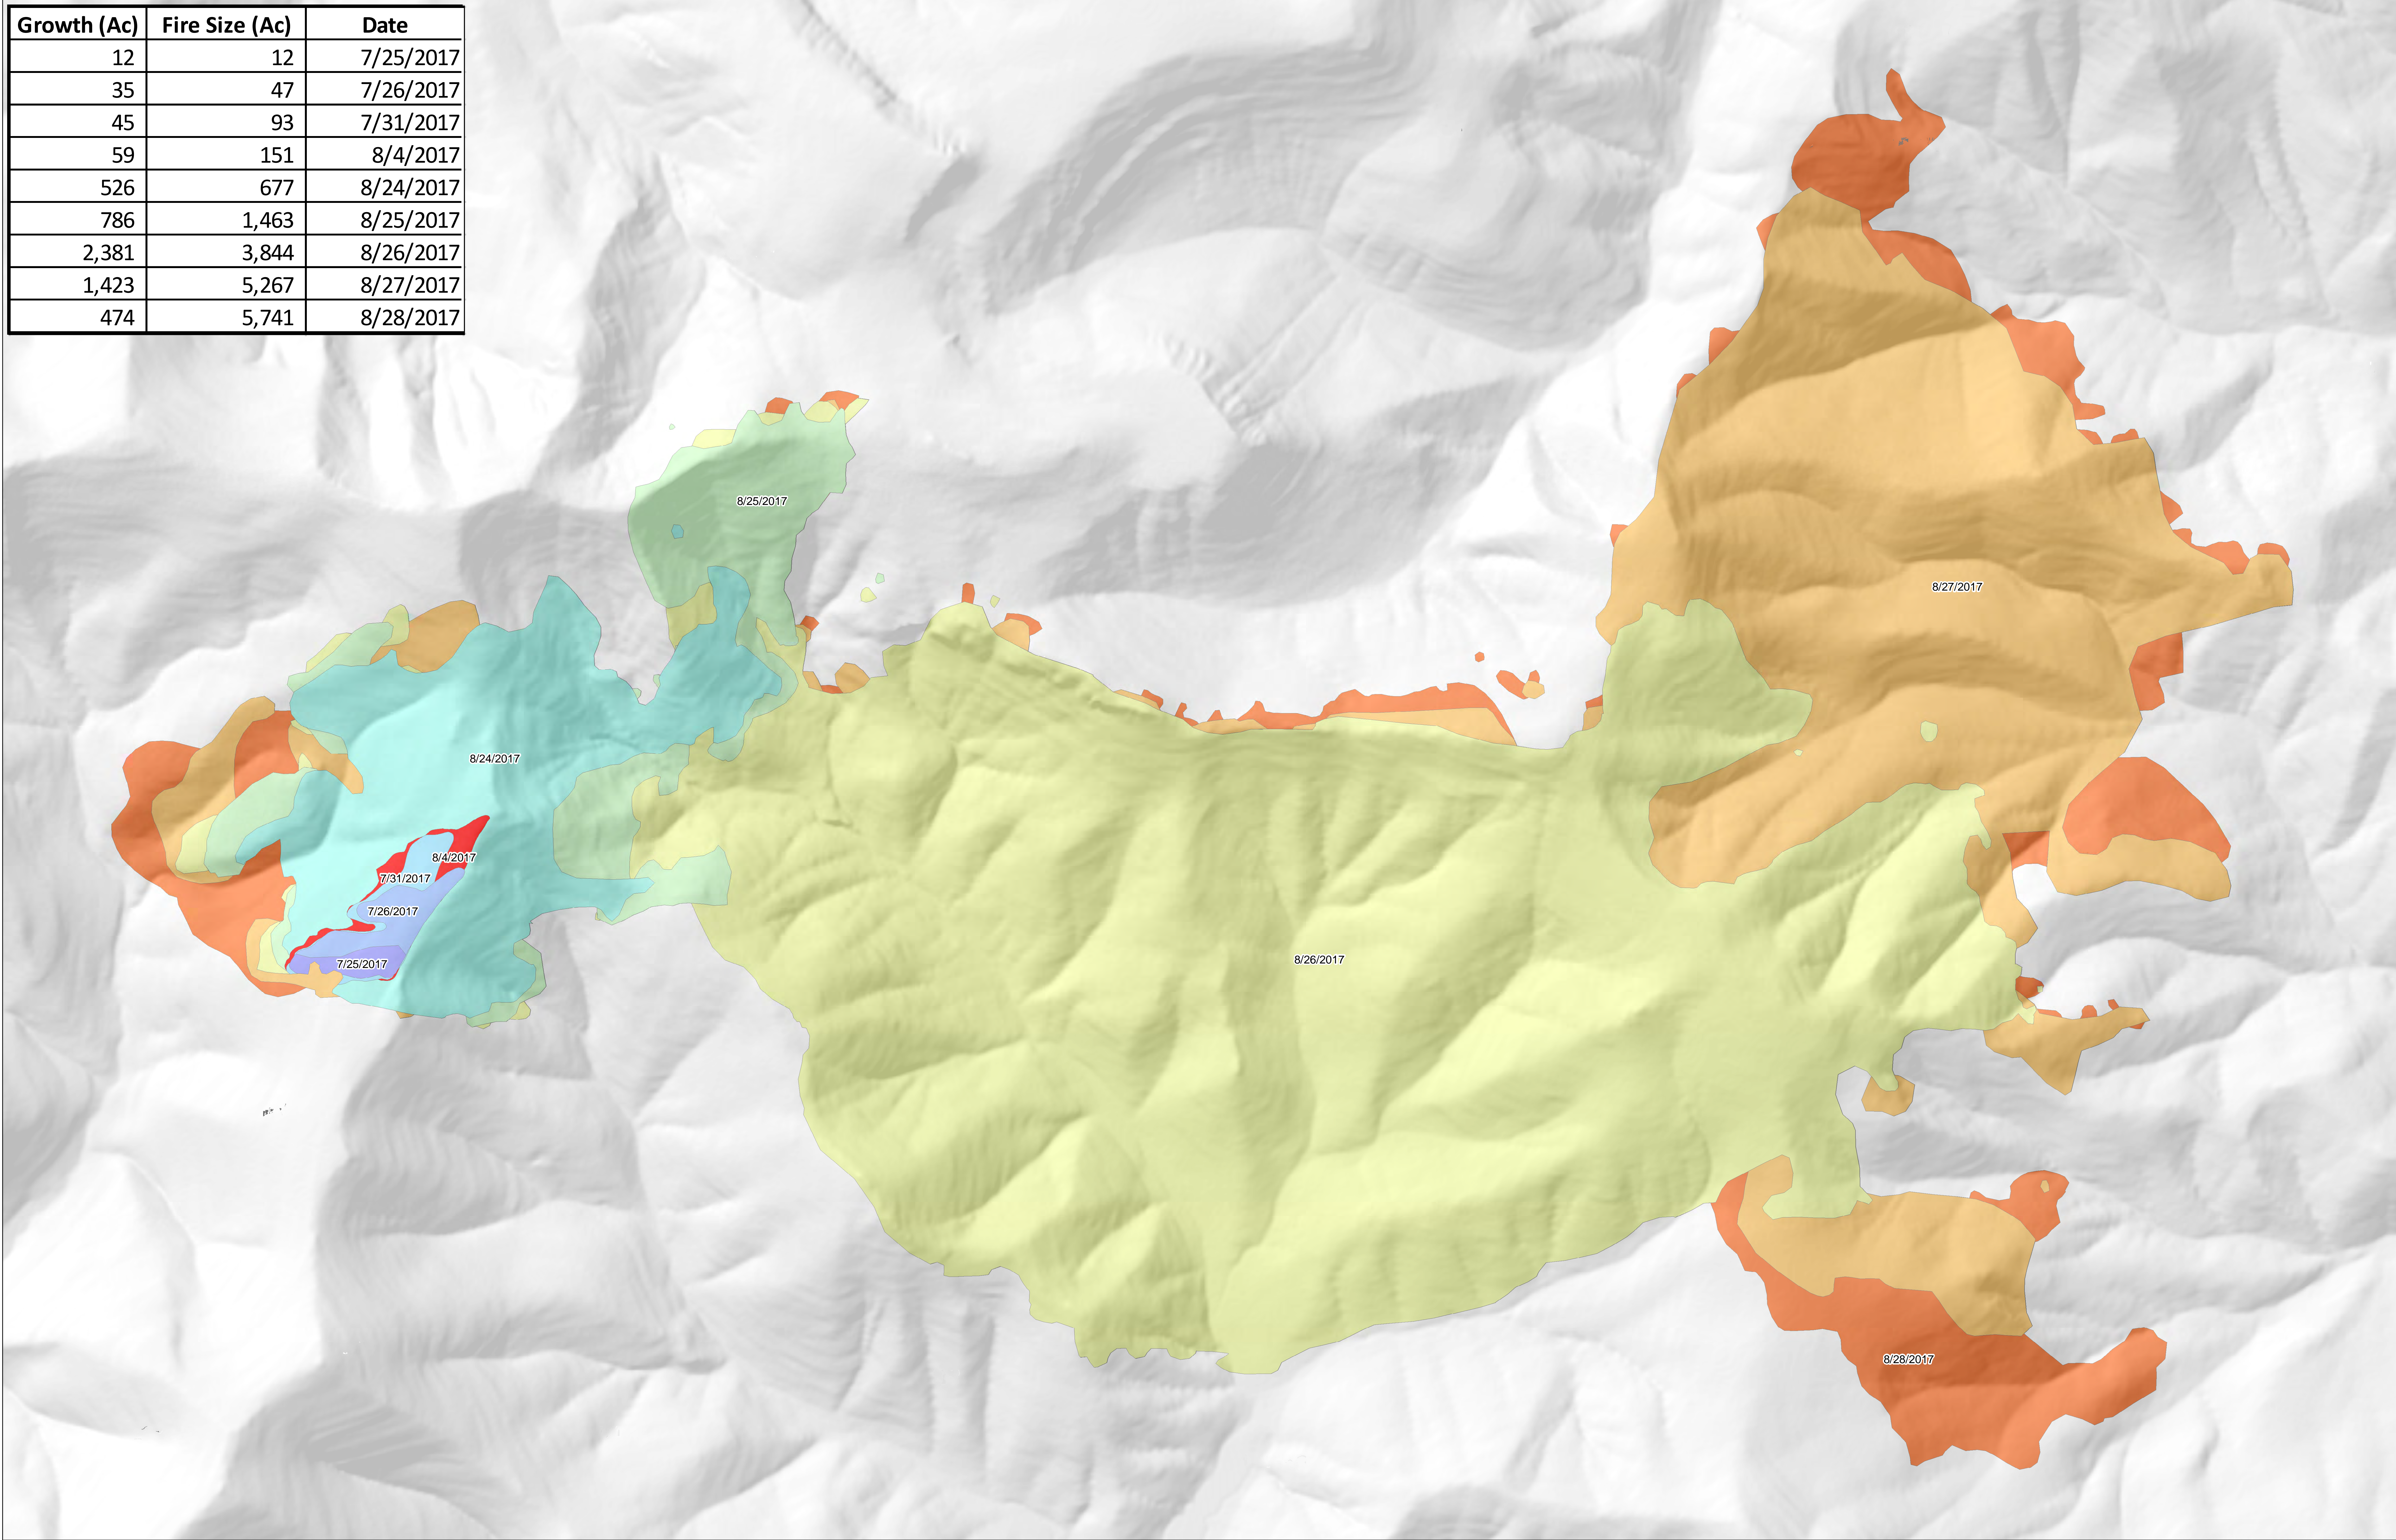

Growth (Ac)	Fire Size (Ac)	Date
12	12	7/25/2017
35	47	7/26/2017
45	93	7/31/2017
59	151	8/4/2017
526	677	8/24/2017
786	1,463	8/25/2017
2,381	3,844	8/26/2017
1,423	5,267	8/27/2017
474	5,741	8/28/2017

Alice Creek Progression

8/29/2017