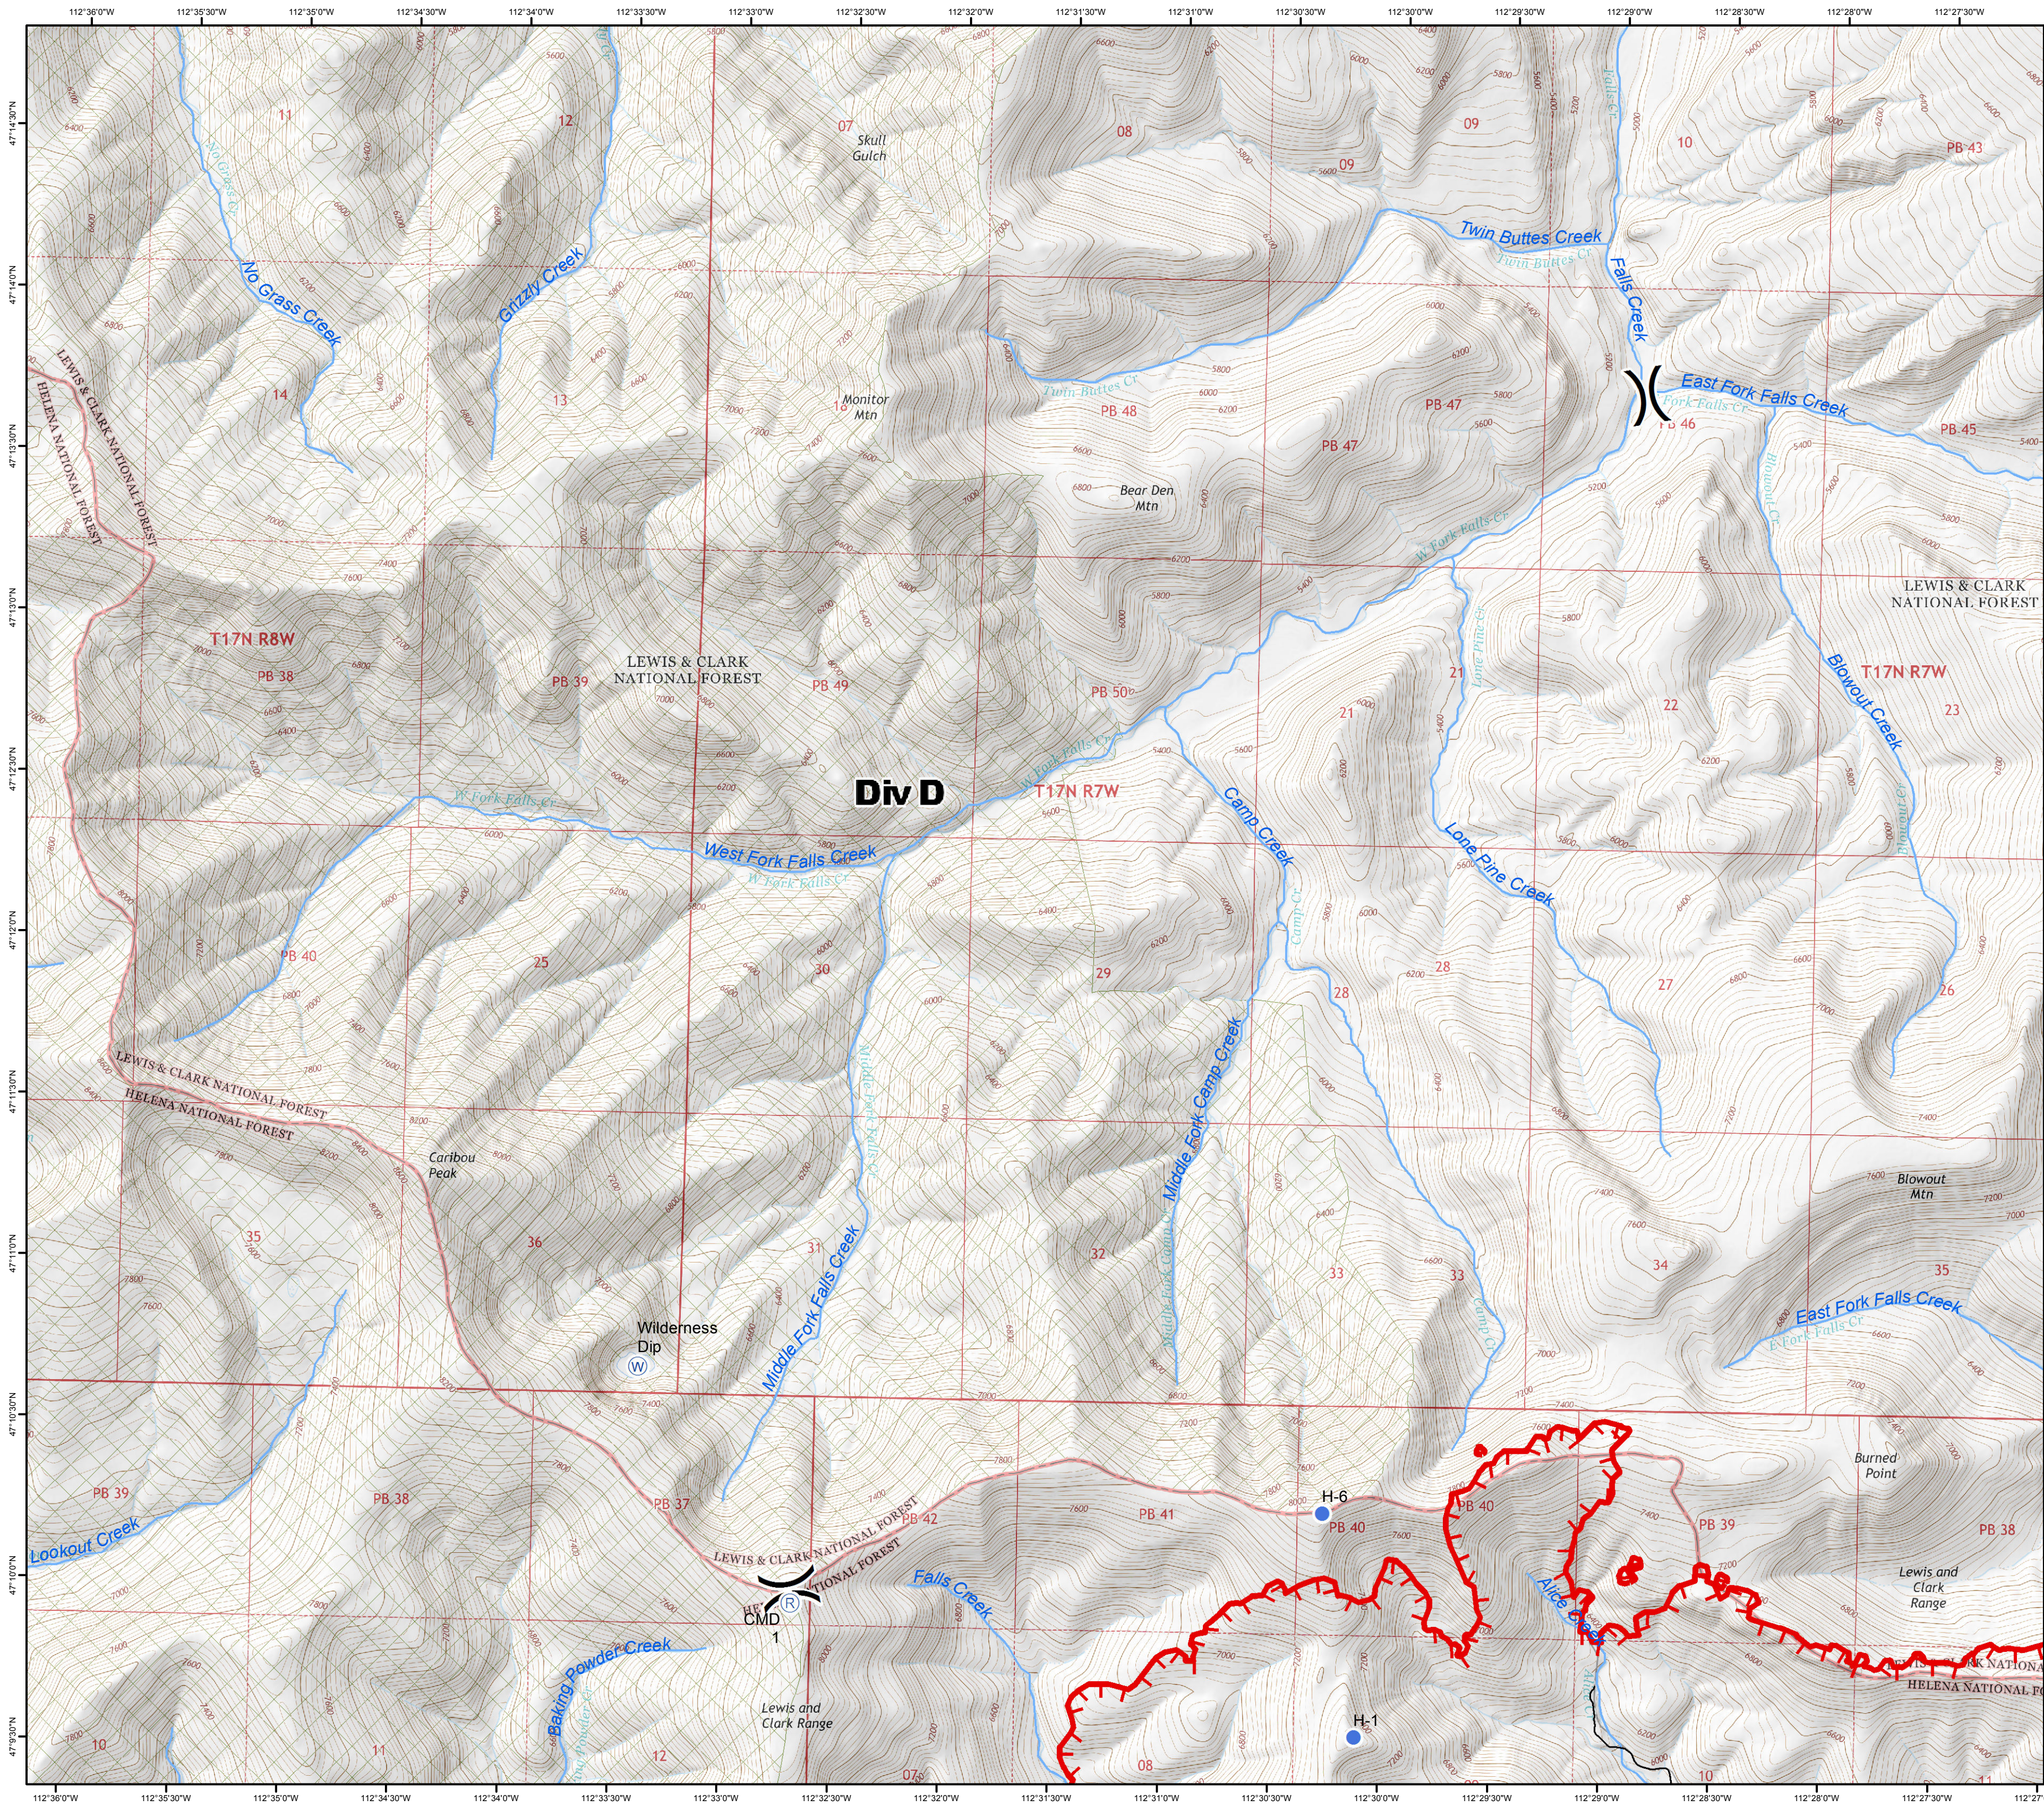

Alice Creek

MT-HLF-0179

IAP
Day 8/30

Div D

- Helispot
- Ⓡ Repeater
- Ⓜ Water Source
- ⌘ Division Break
- Uncontrolled Fire Edge
- Roads
- ▭ Wilderness

0.5
Miles

Author: AGK
8/29/2017 9:14:13 PM