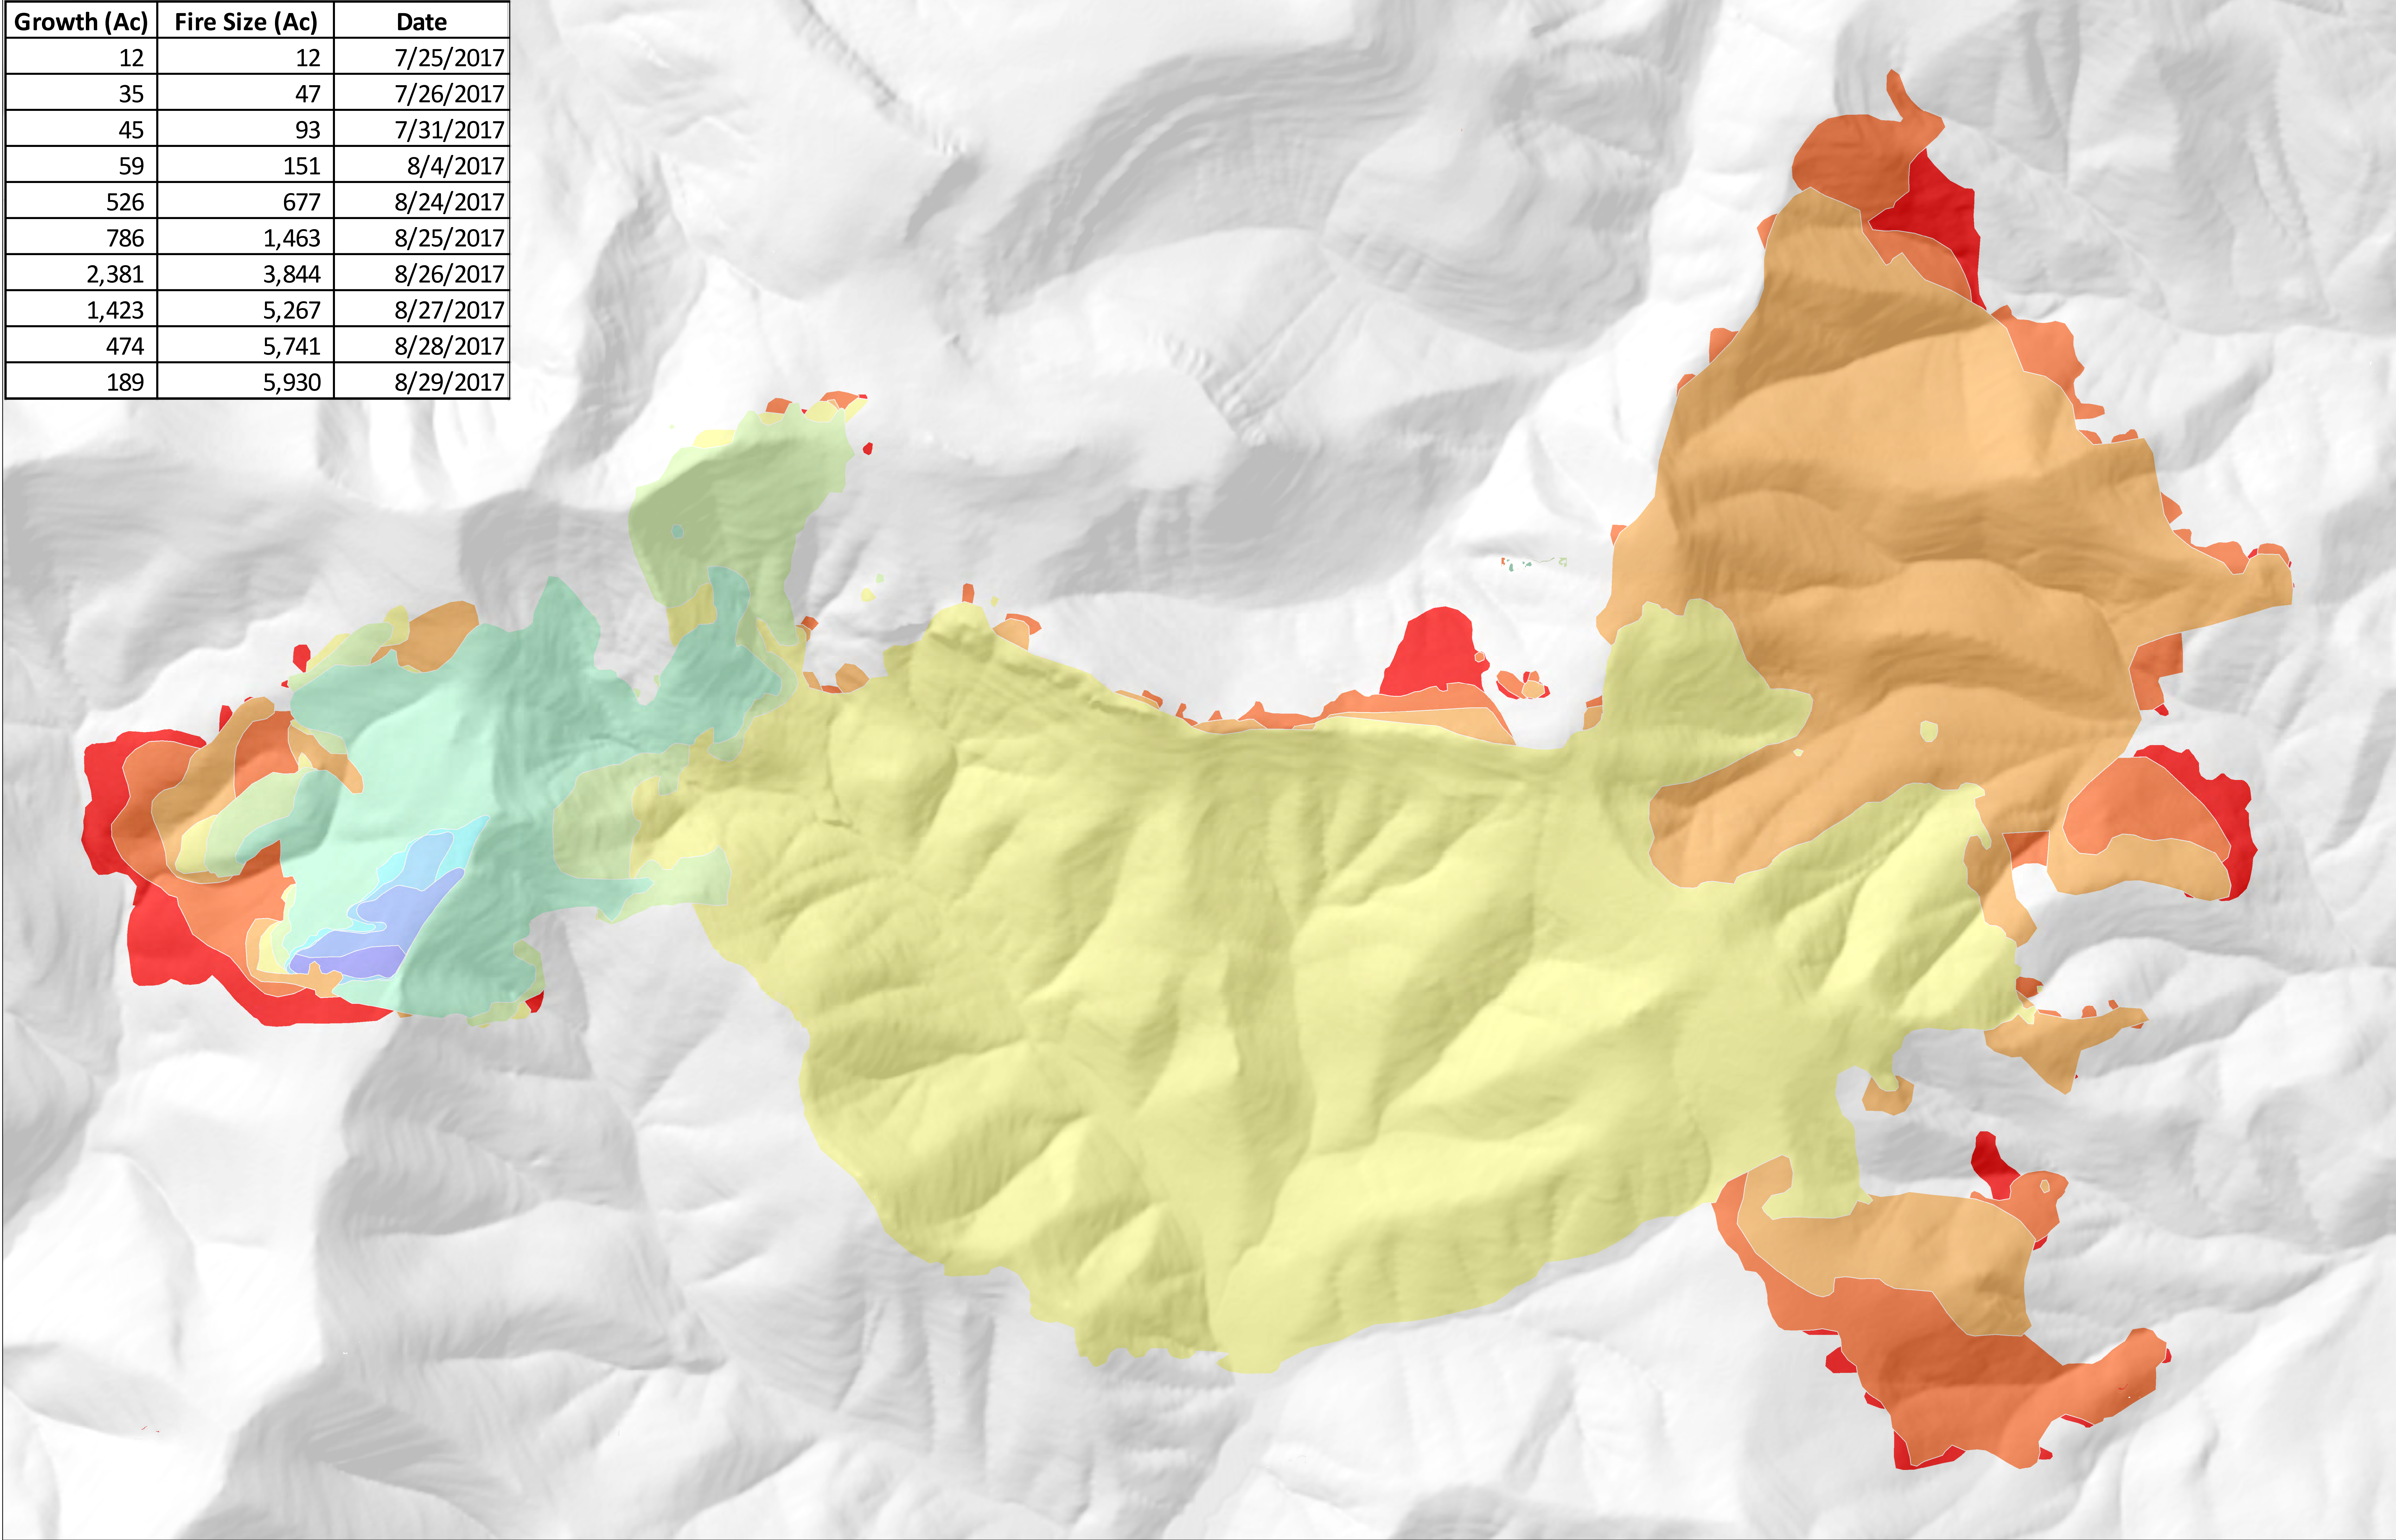

Growth (Ac)	Fire Size (Ac)	Date
12	12	7/25/2017
35	47	7/26/2017
45	93	7/31/2017
59	151	8/4/2017
526	677	8/24/2017
786	1,463	8/25/2017
2,381	3,844	8/26/2017
1,423	5,267	8/27/2017
474	5,741	8/28/2017
189	5,930	8/29/2017

# Alice Creek Progression

8/30/2017