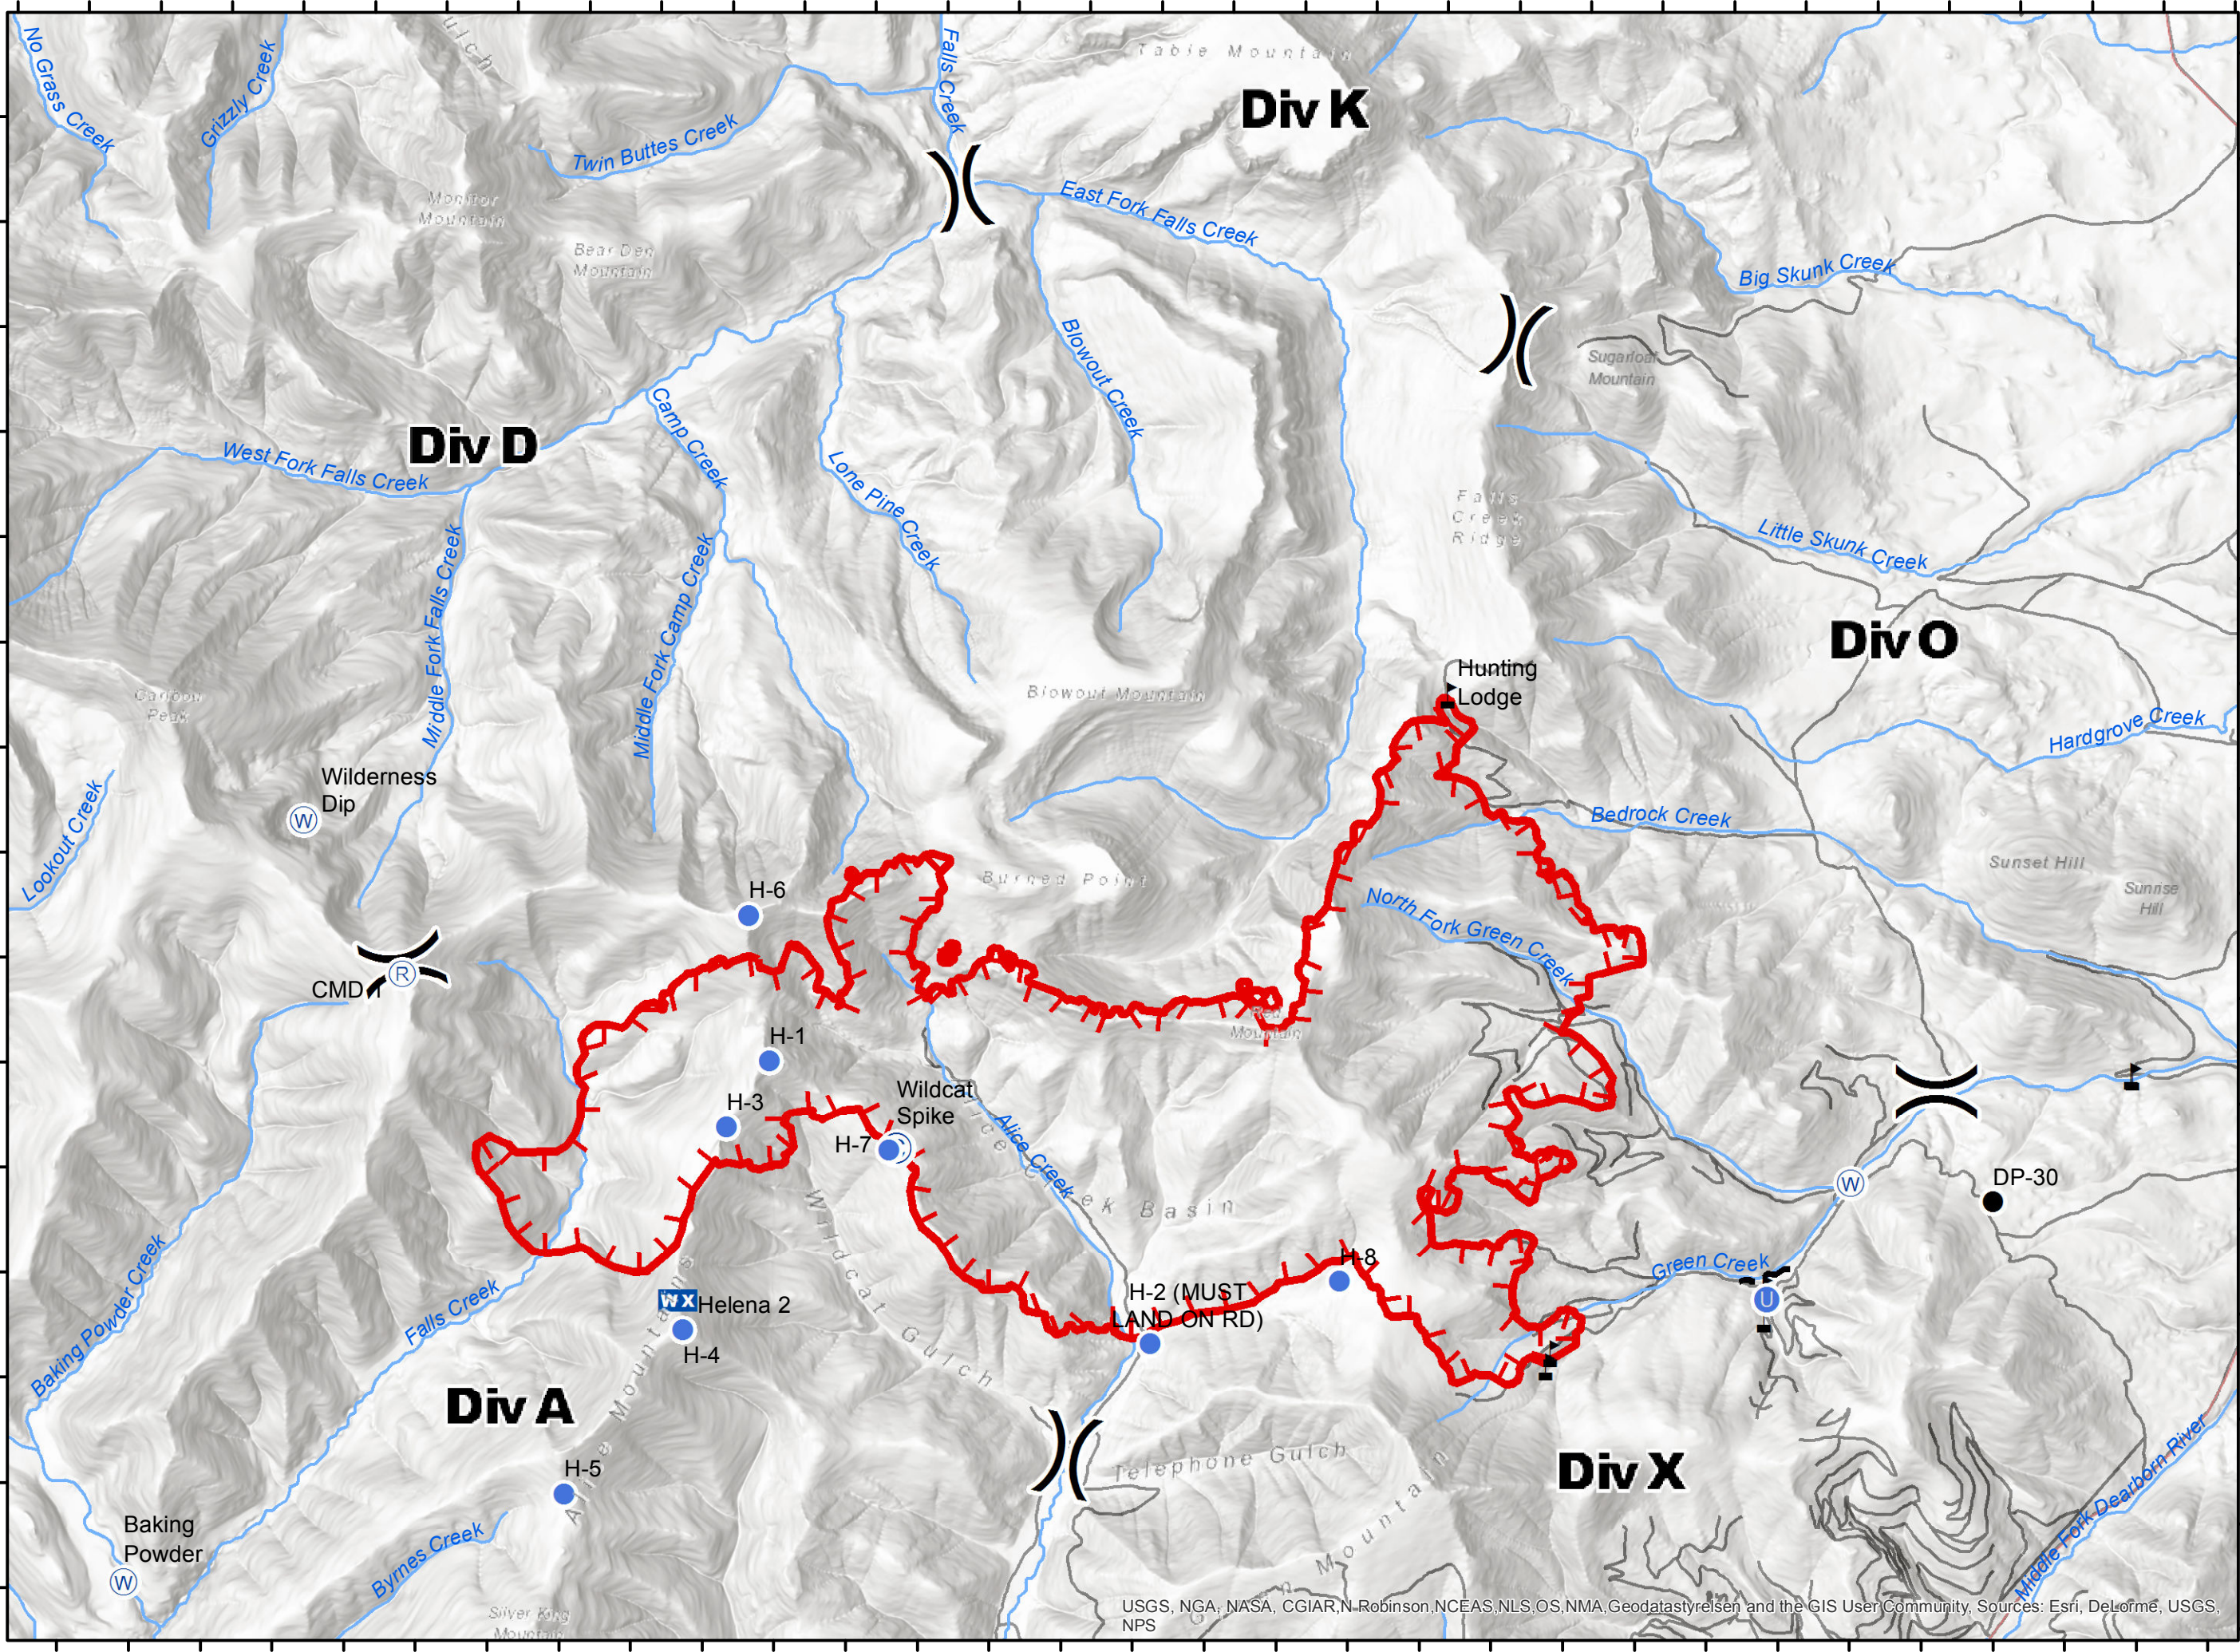

Alice Creek

MT-HLF-0179

IAP
Day 8/30

- Camp
- Drop Point
- Unimproved Landing Area
- Helispot
- Mobile Weather Unit
- Repeater
- Water Source
- Value at Risk
- Division Break

- Uncontrolled Fire Edge
- Planned Fire Line
- Streams
- Roads

Author: AGK
8/29/2017 9:02:46 PM

USGS, NGA, NASA, CGIAR, N. Robinson, NCEAS, NLS, OS, NMA, Geodatastyreisen and the GIS User Community, Sources: Esri, DeLorme, USGS, NPS