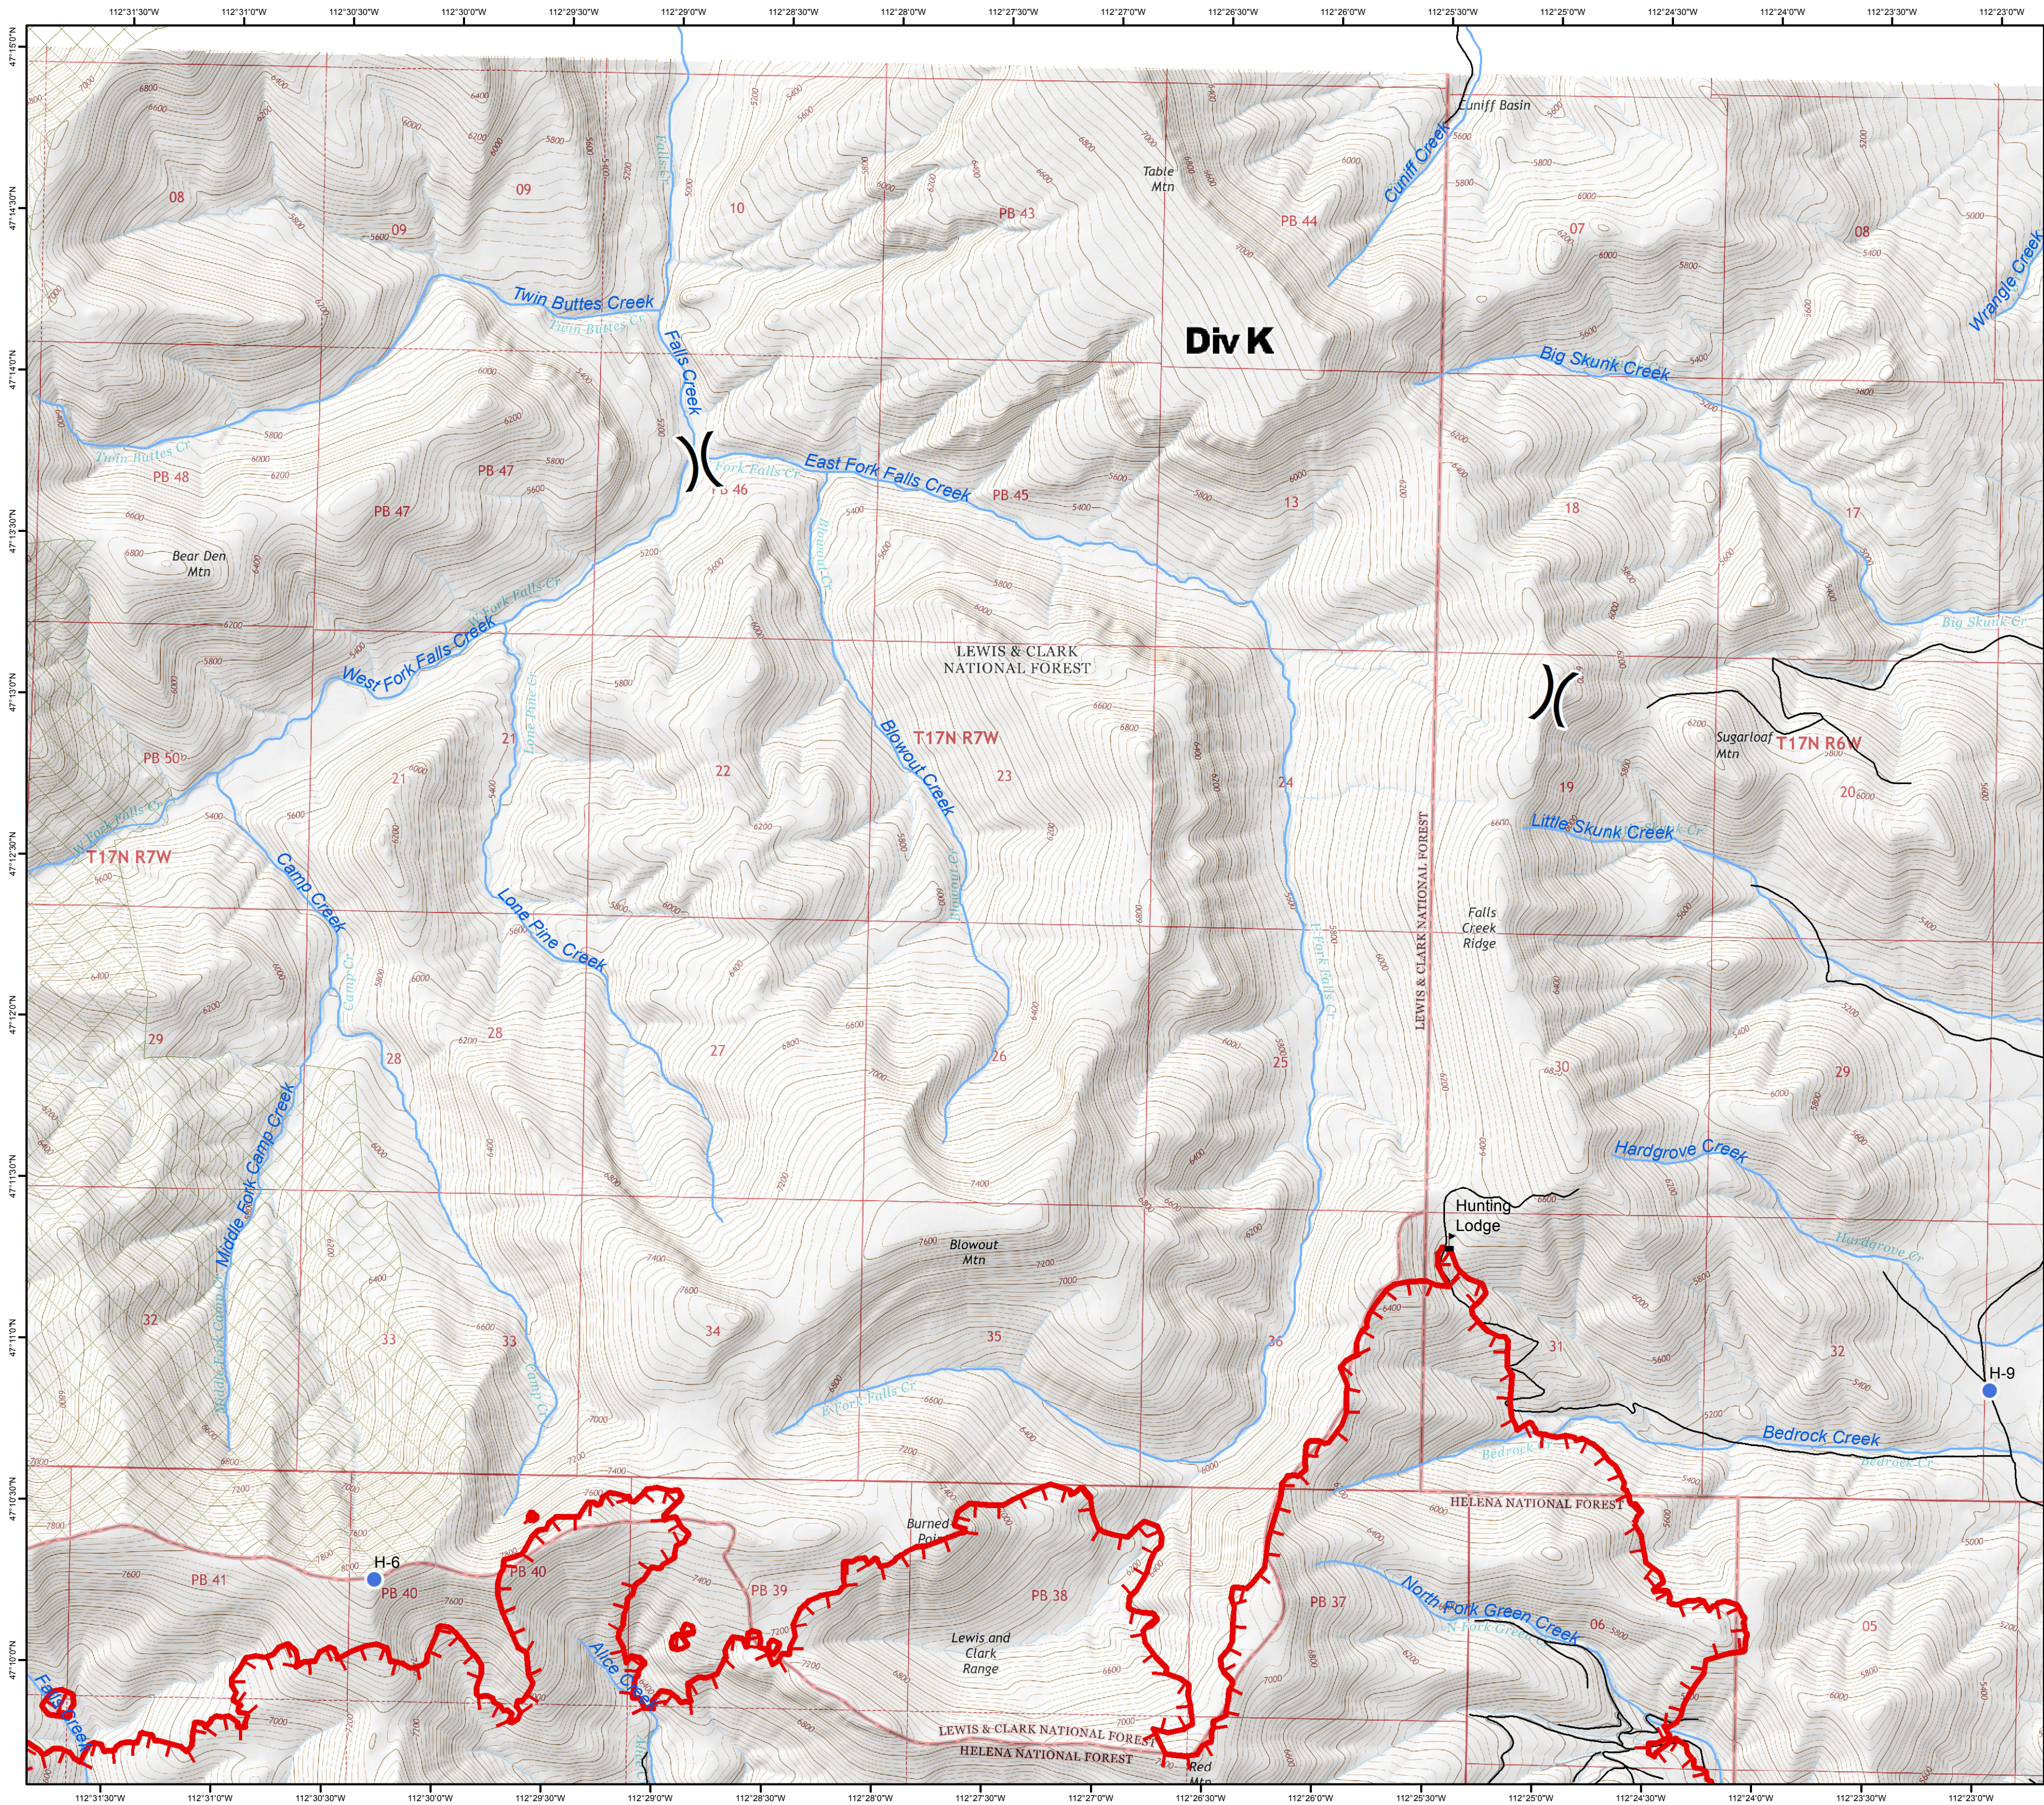

Alice Creek

MT-HLF-0179

IAP
Day 8/31

Div K

- Heliport
- Value at Risk
- Division Break
- Uncontrolled Fire Edge
- Roads
- Wilderness

0.5
Miles
Author: AGK
8/30/2017 9:44:49 PM