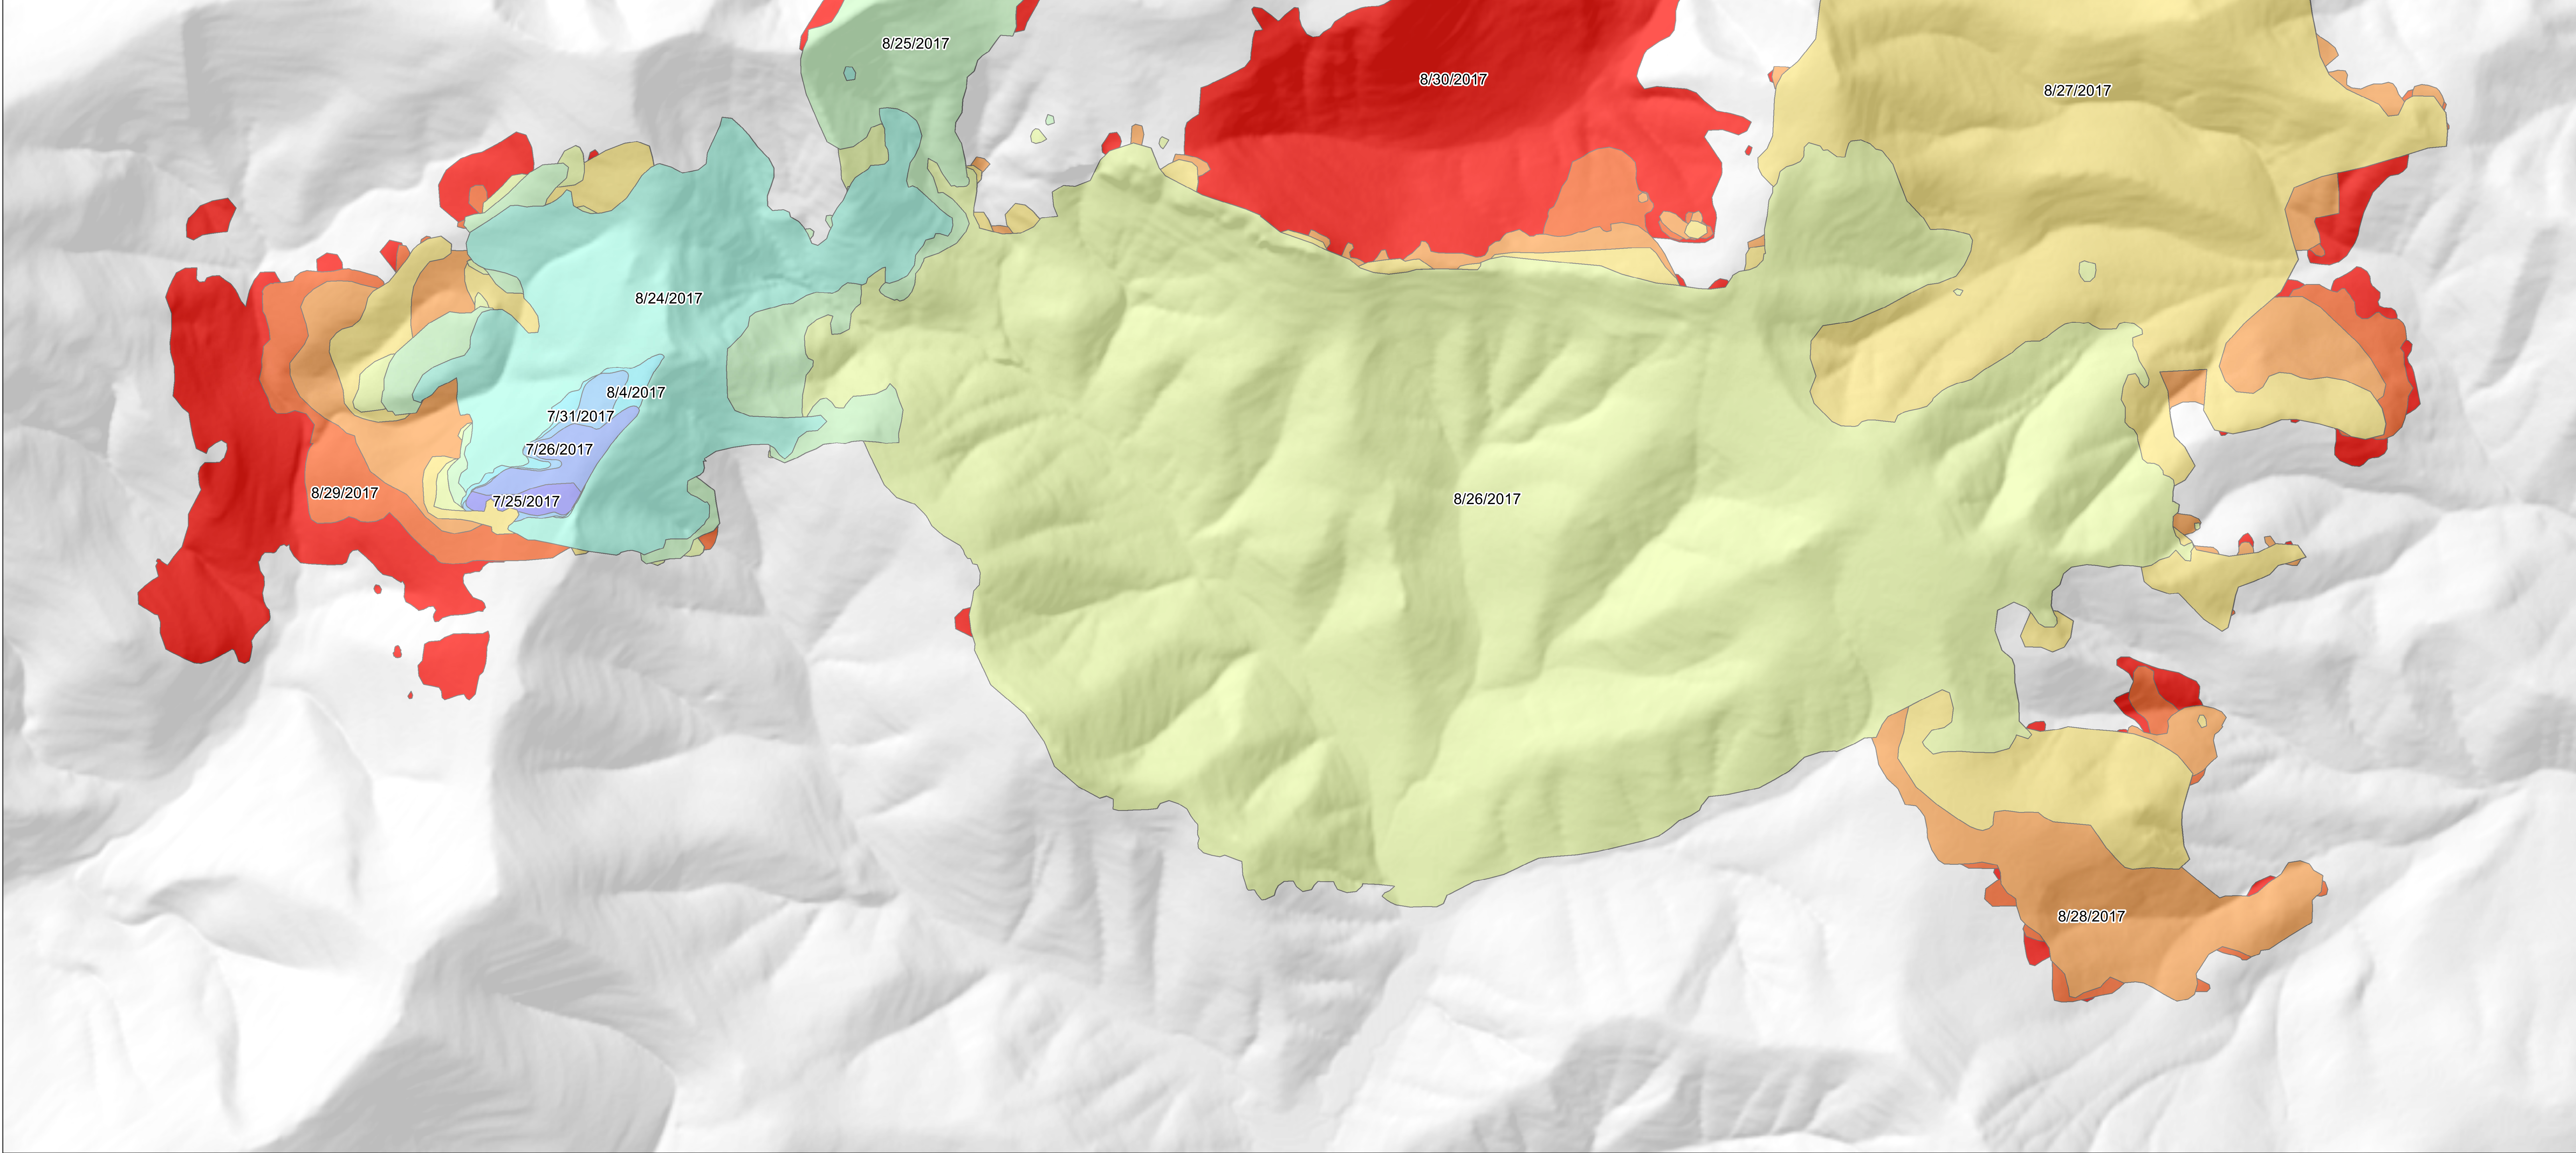

Growth (Ac)	Fire Size (Ac)	Date
12	12	7/25/2017
35	47	7/26/2017
45	93	7/31/2017
59	151	8/4/2017
526	677	8/24/2017
786	1,463	8/25/2017
2,381	3,844	8/26/2017
1,423	5,267	8/27/2017
474	5,741	8/28/2017
189	5,930	8/29/2017
920	6,850	8/30/2017

Alice Creek Progression

8/31/2017