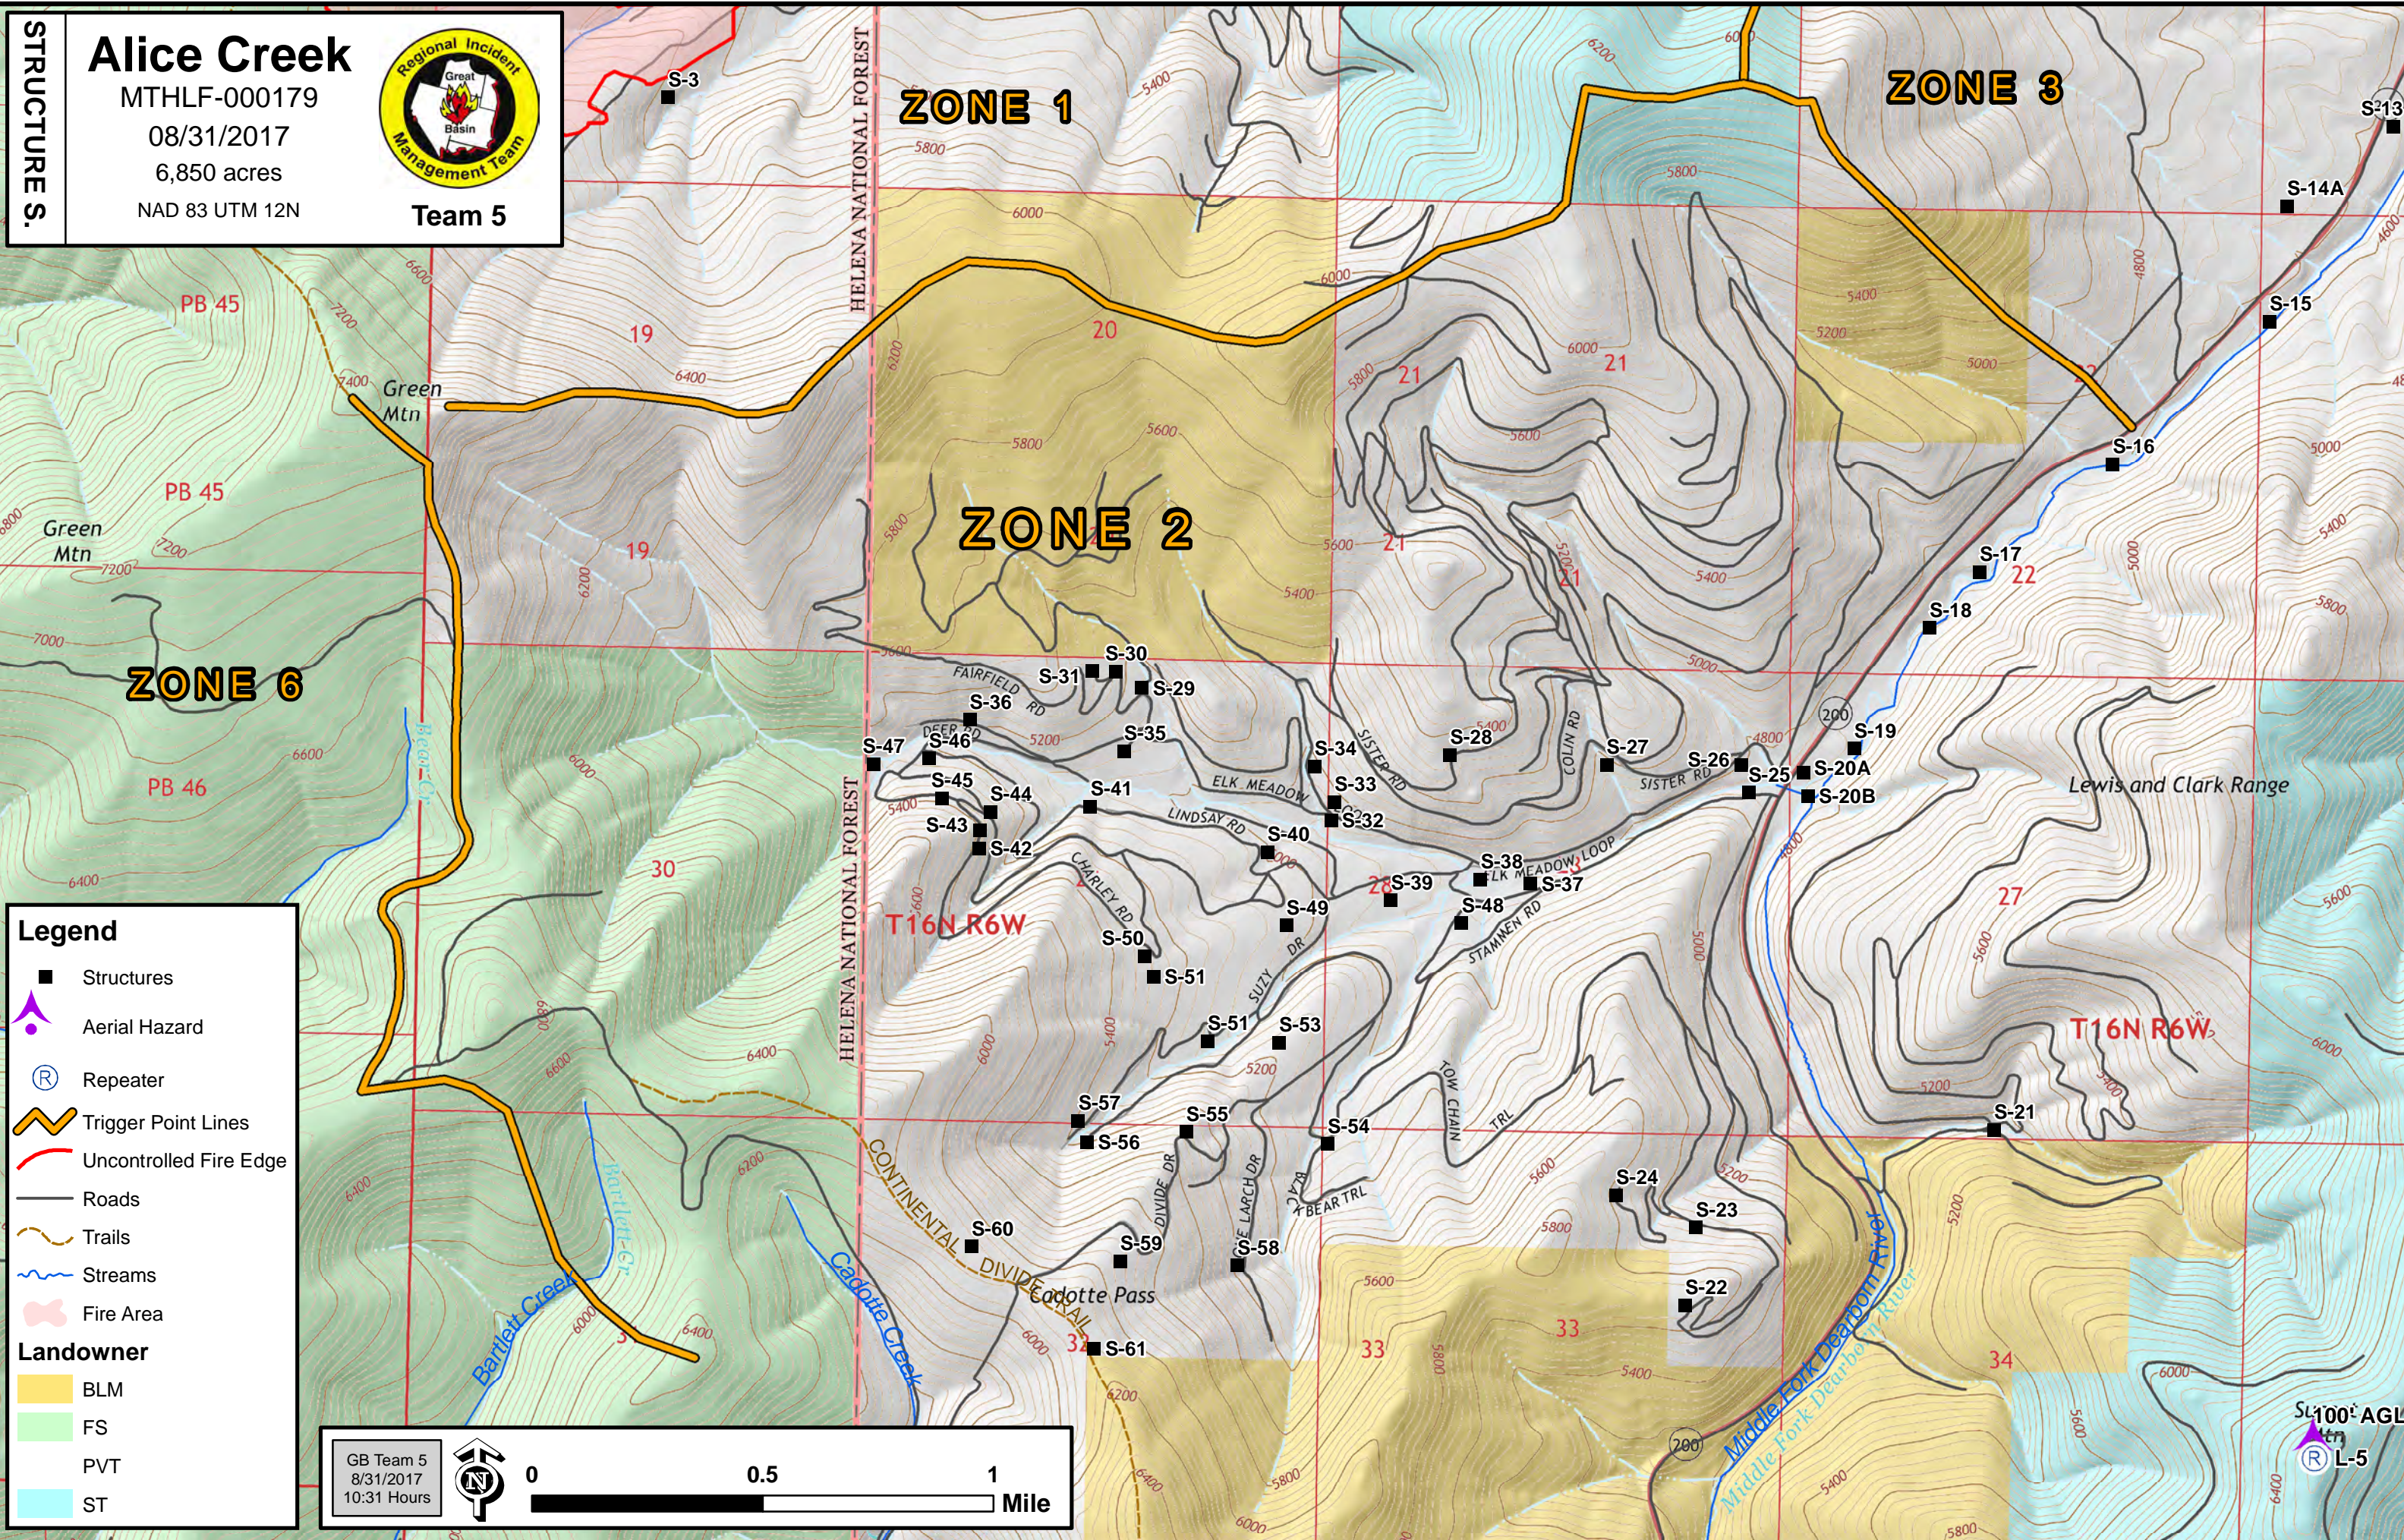

STRUCTURES

Alice Creek

MTHLF-000179
08/31/2017
6,850 acres
NAD 83 UTM 12N

Team 5

Legend

- Structures
- ▲ Aerial Hazard
- Ⓡ Repeater
- 📏 Trigger Point Lines
- 🔴 Uncontrolled Fire Edge
- Roads
- 👤 Trails
- 🌊 Streams
- 🔥 Fire Area

Landowner

- 🟡 BLM
- 🟢 FS
- ⚪ PVT
- 🟠 ST

GB Team 5
8/31/2017
10:31 Hours

0 0.5 1 Mile

SL 100' AGL
L-5