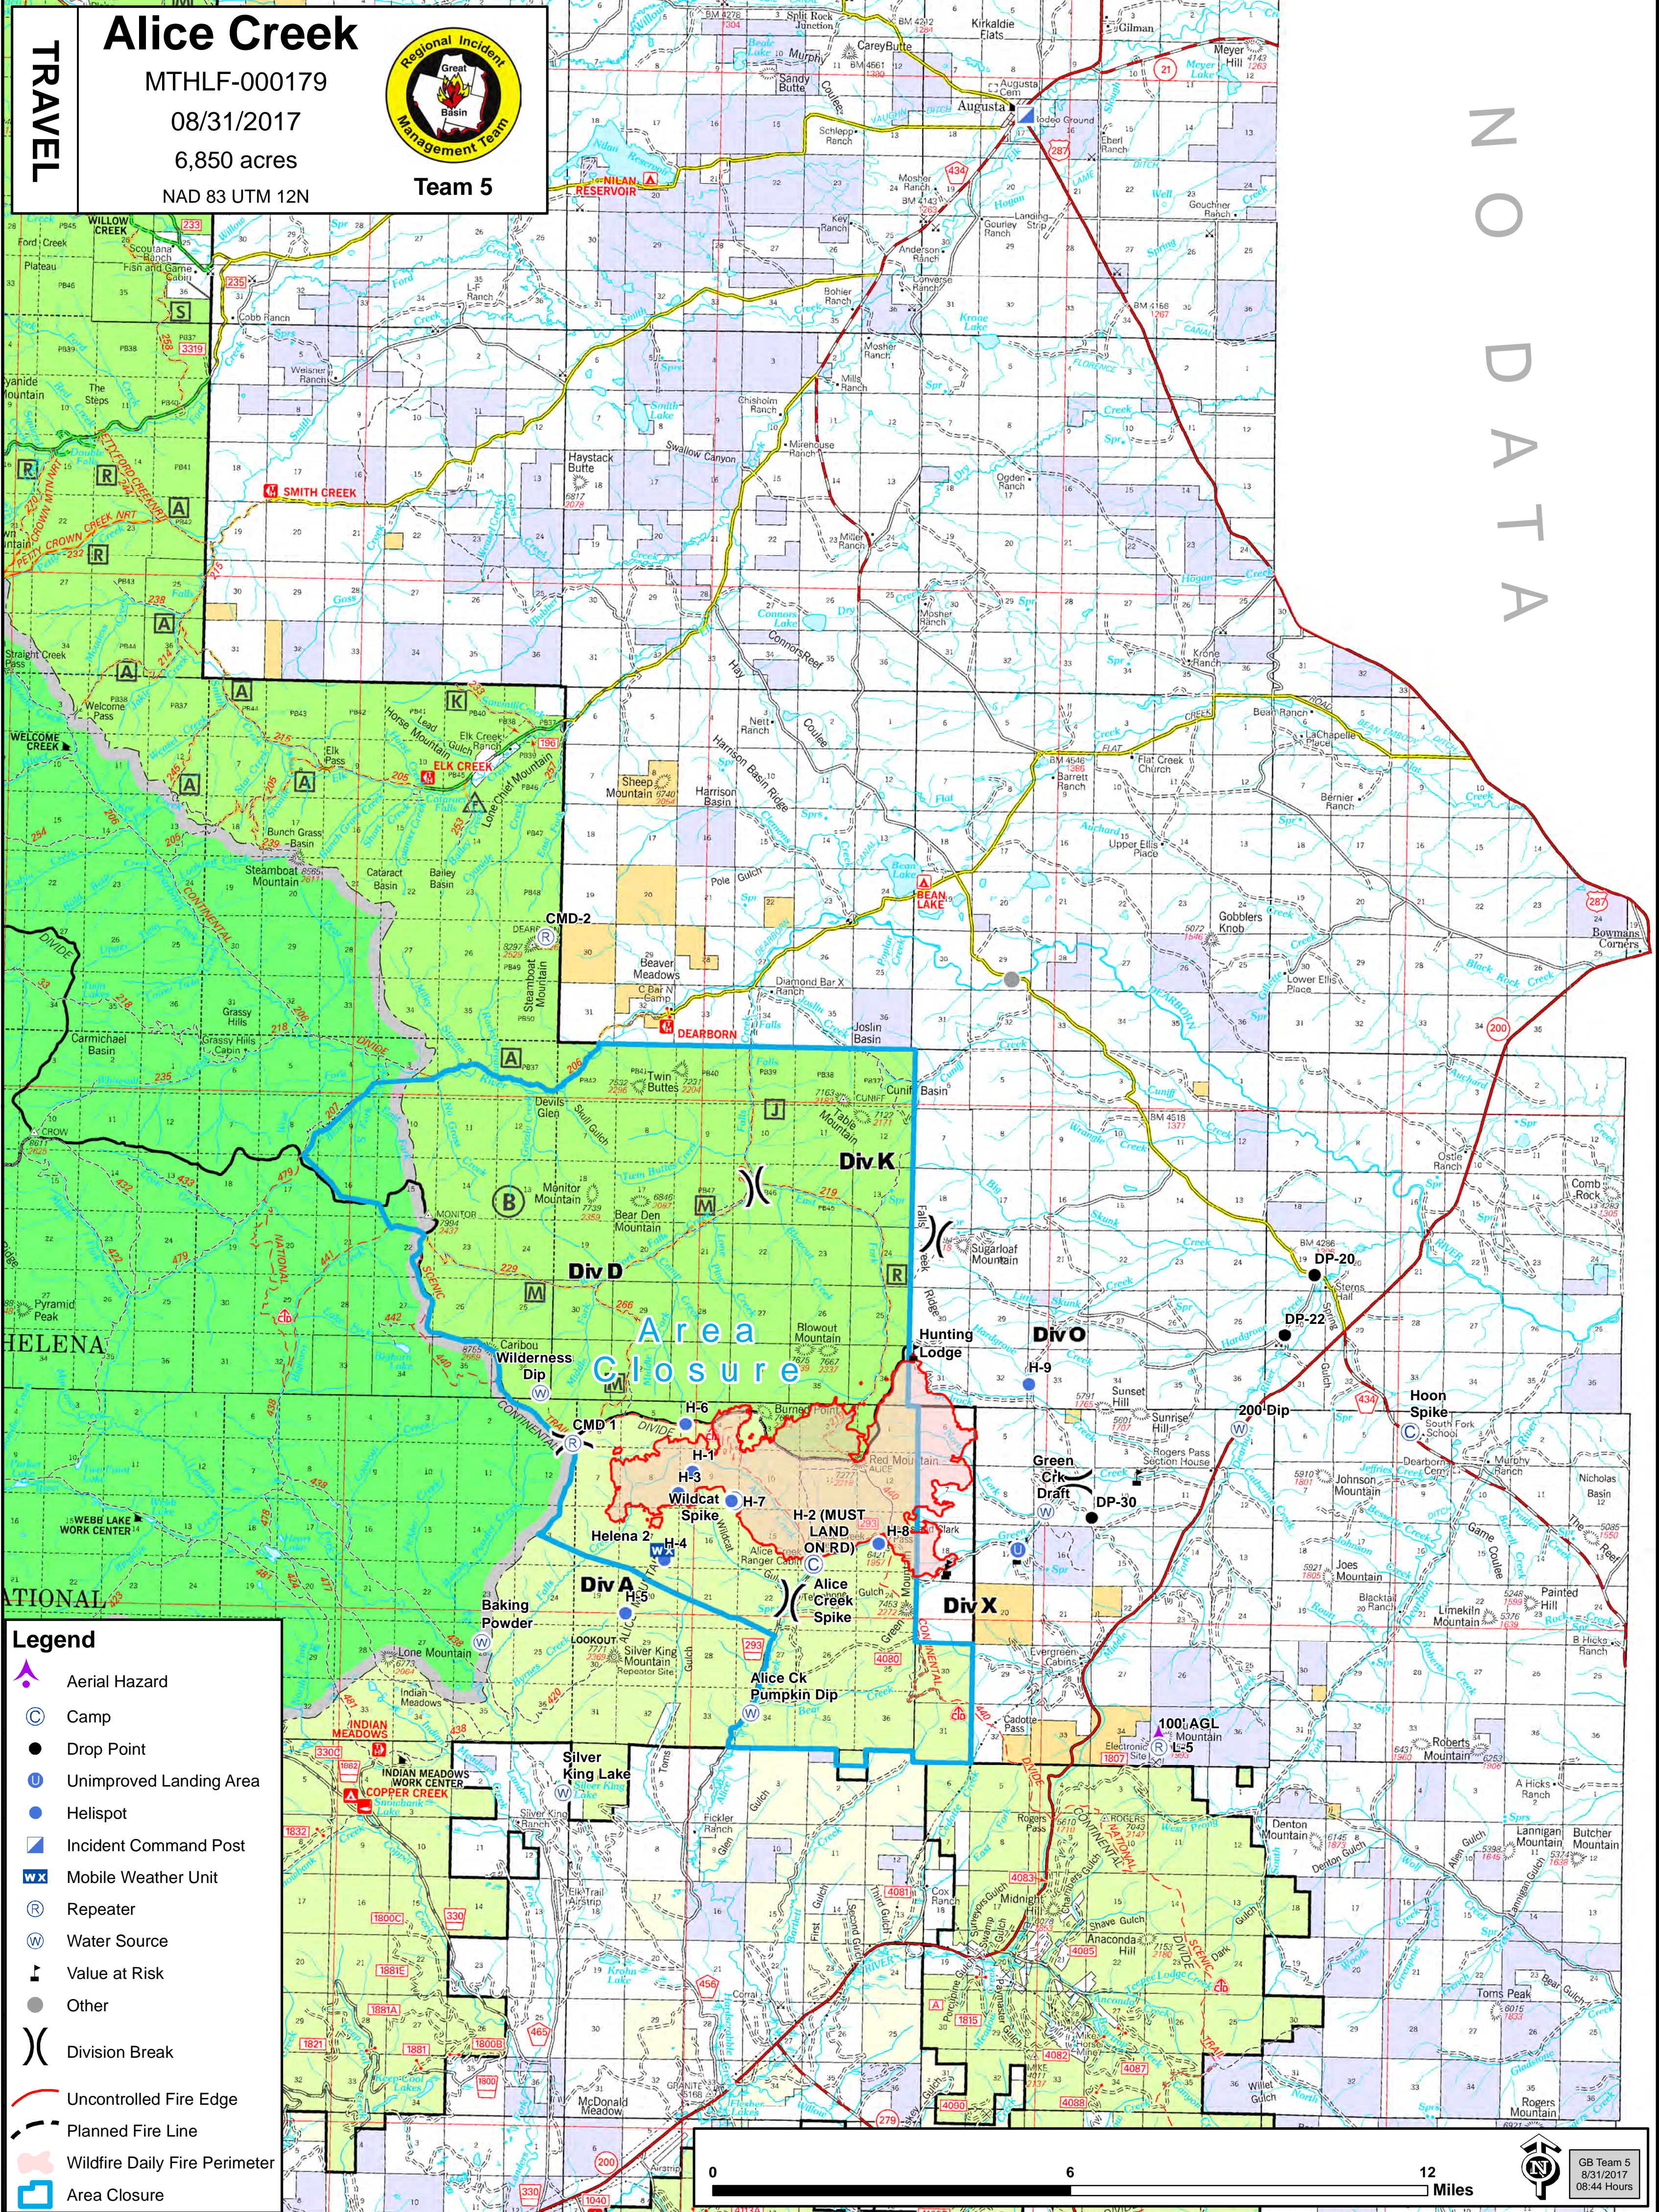

TRAVEL

Alice Creek

MTHLF-000179

08/31/2017

6,850 acres

NAD 83 UTM 12N

Team 5

N
O
D
A
T
A

Legend

- Aerial Hazard
- Camp
- Drop Point
- Unimproved Landing Area
- Helispot
- Incident Command Post
- Mobile Weather Unit
- Repeater
- Water Source
- Value at Risk
- Other
- Division Break
- Uncontrolled Fire Edge
- Planned Fire Line
- Wildfire Daily Fire Perimeter
- Area Closure

0 6 12 Miles

GB Team 5
8/31/2017
08:44 Hours