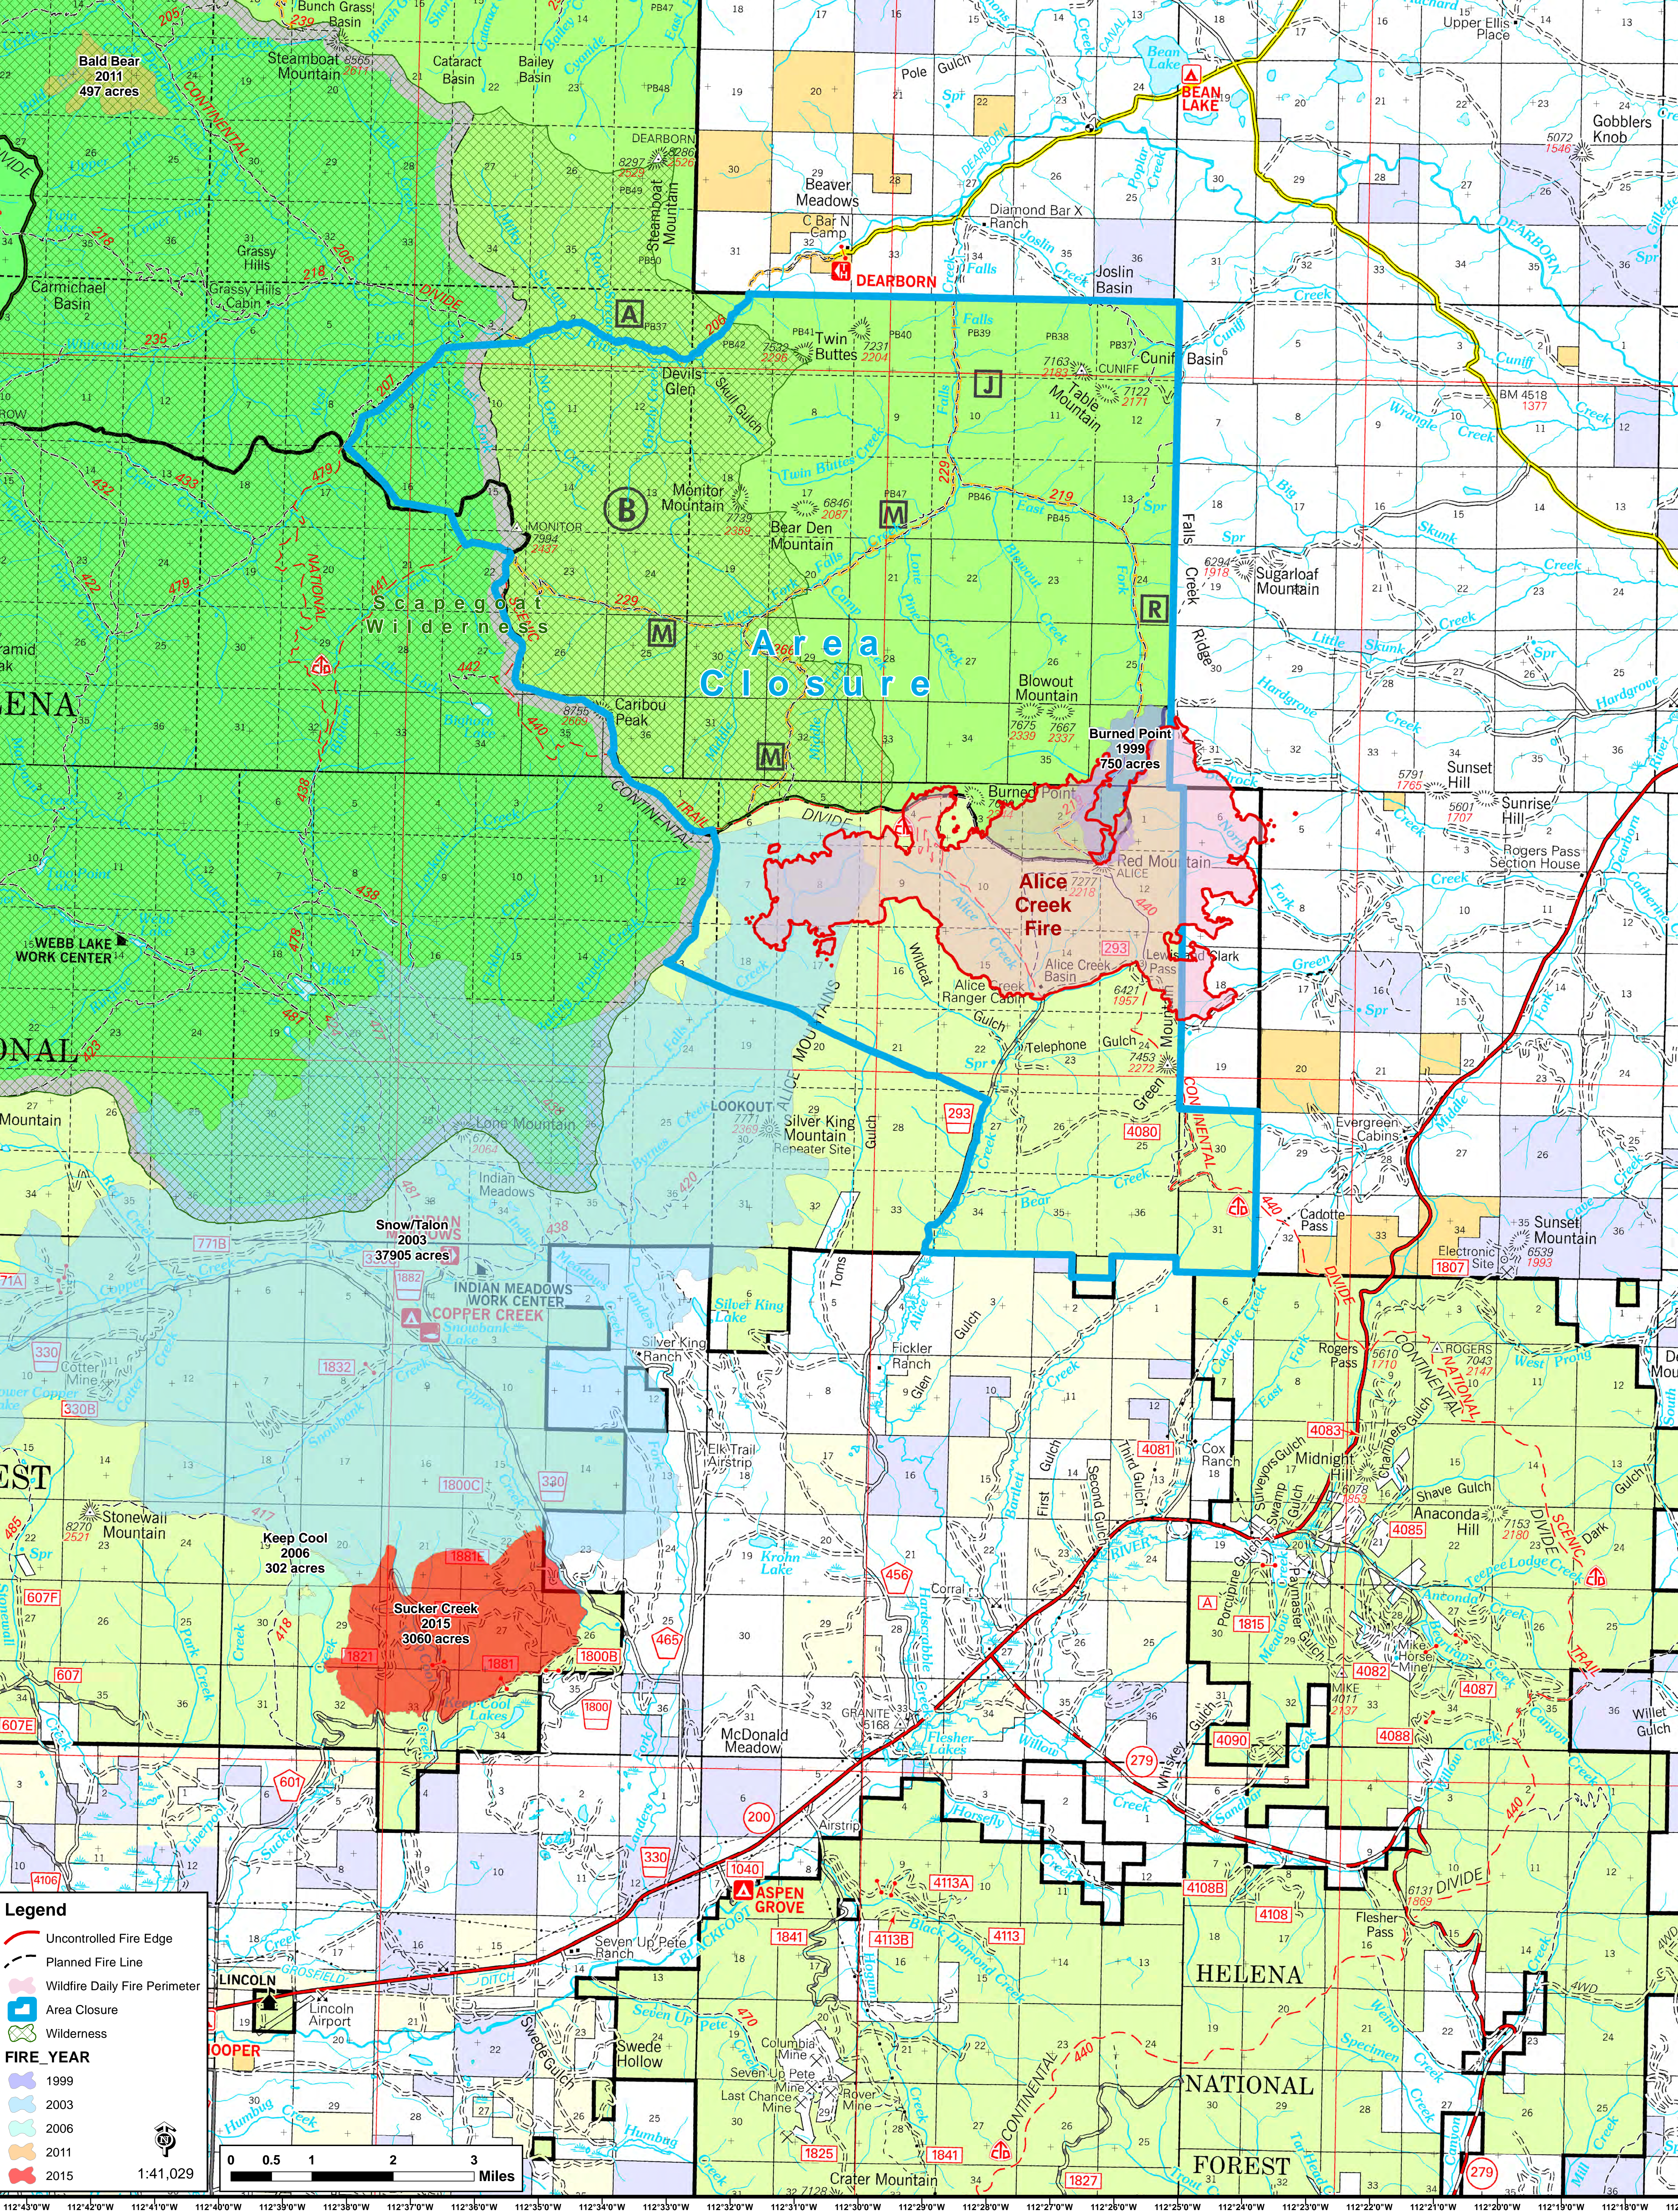

Information

Alice Creek
 MT-HLF-000179
 9/1/2017
 7,008 acres
 NAD 83 UTM 12N

Team 5

Legend

- Uncontrolled Fire Edge
- Planned Fire Line
- Wildfire Daily Fire Perimeter
- Area Closure
- Wilderness

FIRE YEAR

- 1999
- 2003
- 2006
- 2011
- 2015

1:41,029

112°43'0" W 112°42'0" W 112°41'0" W 112°40'0" W 112°39'0" W 112°38'0" W 112°37'0" W 112°36'0" W 112°35'0" W 112°34'0" W 112°33'0" W 112°32'0" W 112°31'0" W 112°30'0" W 112°29'0" W 112°28'0" W 112°27'0" W 112°26'0" W 112°25'0" W 112°24'0" W 112°23'0" W 112°22'0" W 112°21'0" W 112°20'0" W 112°19'0" W 112°18'0" W 112°17'0" W