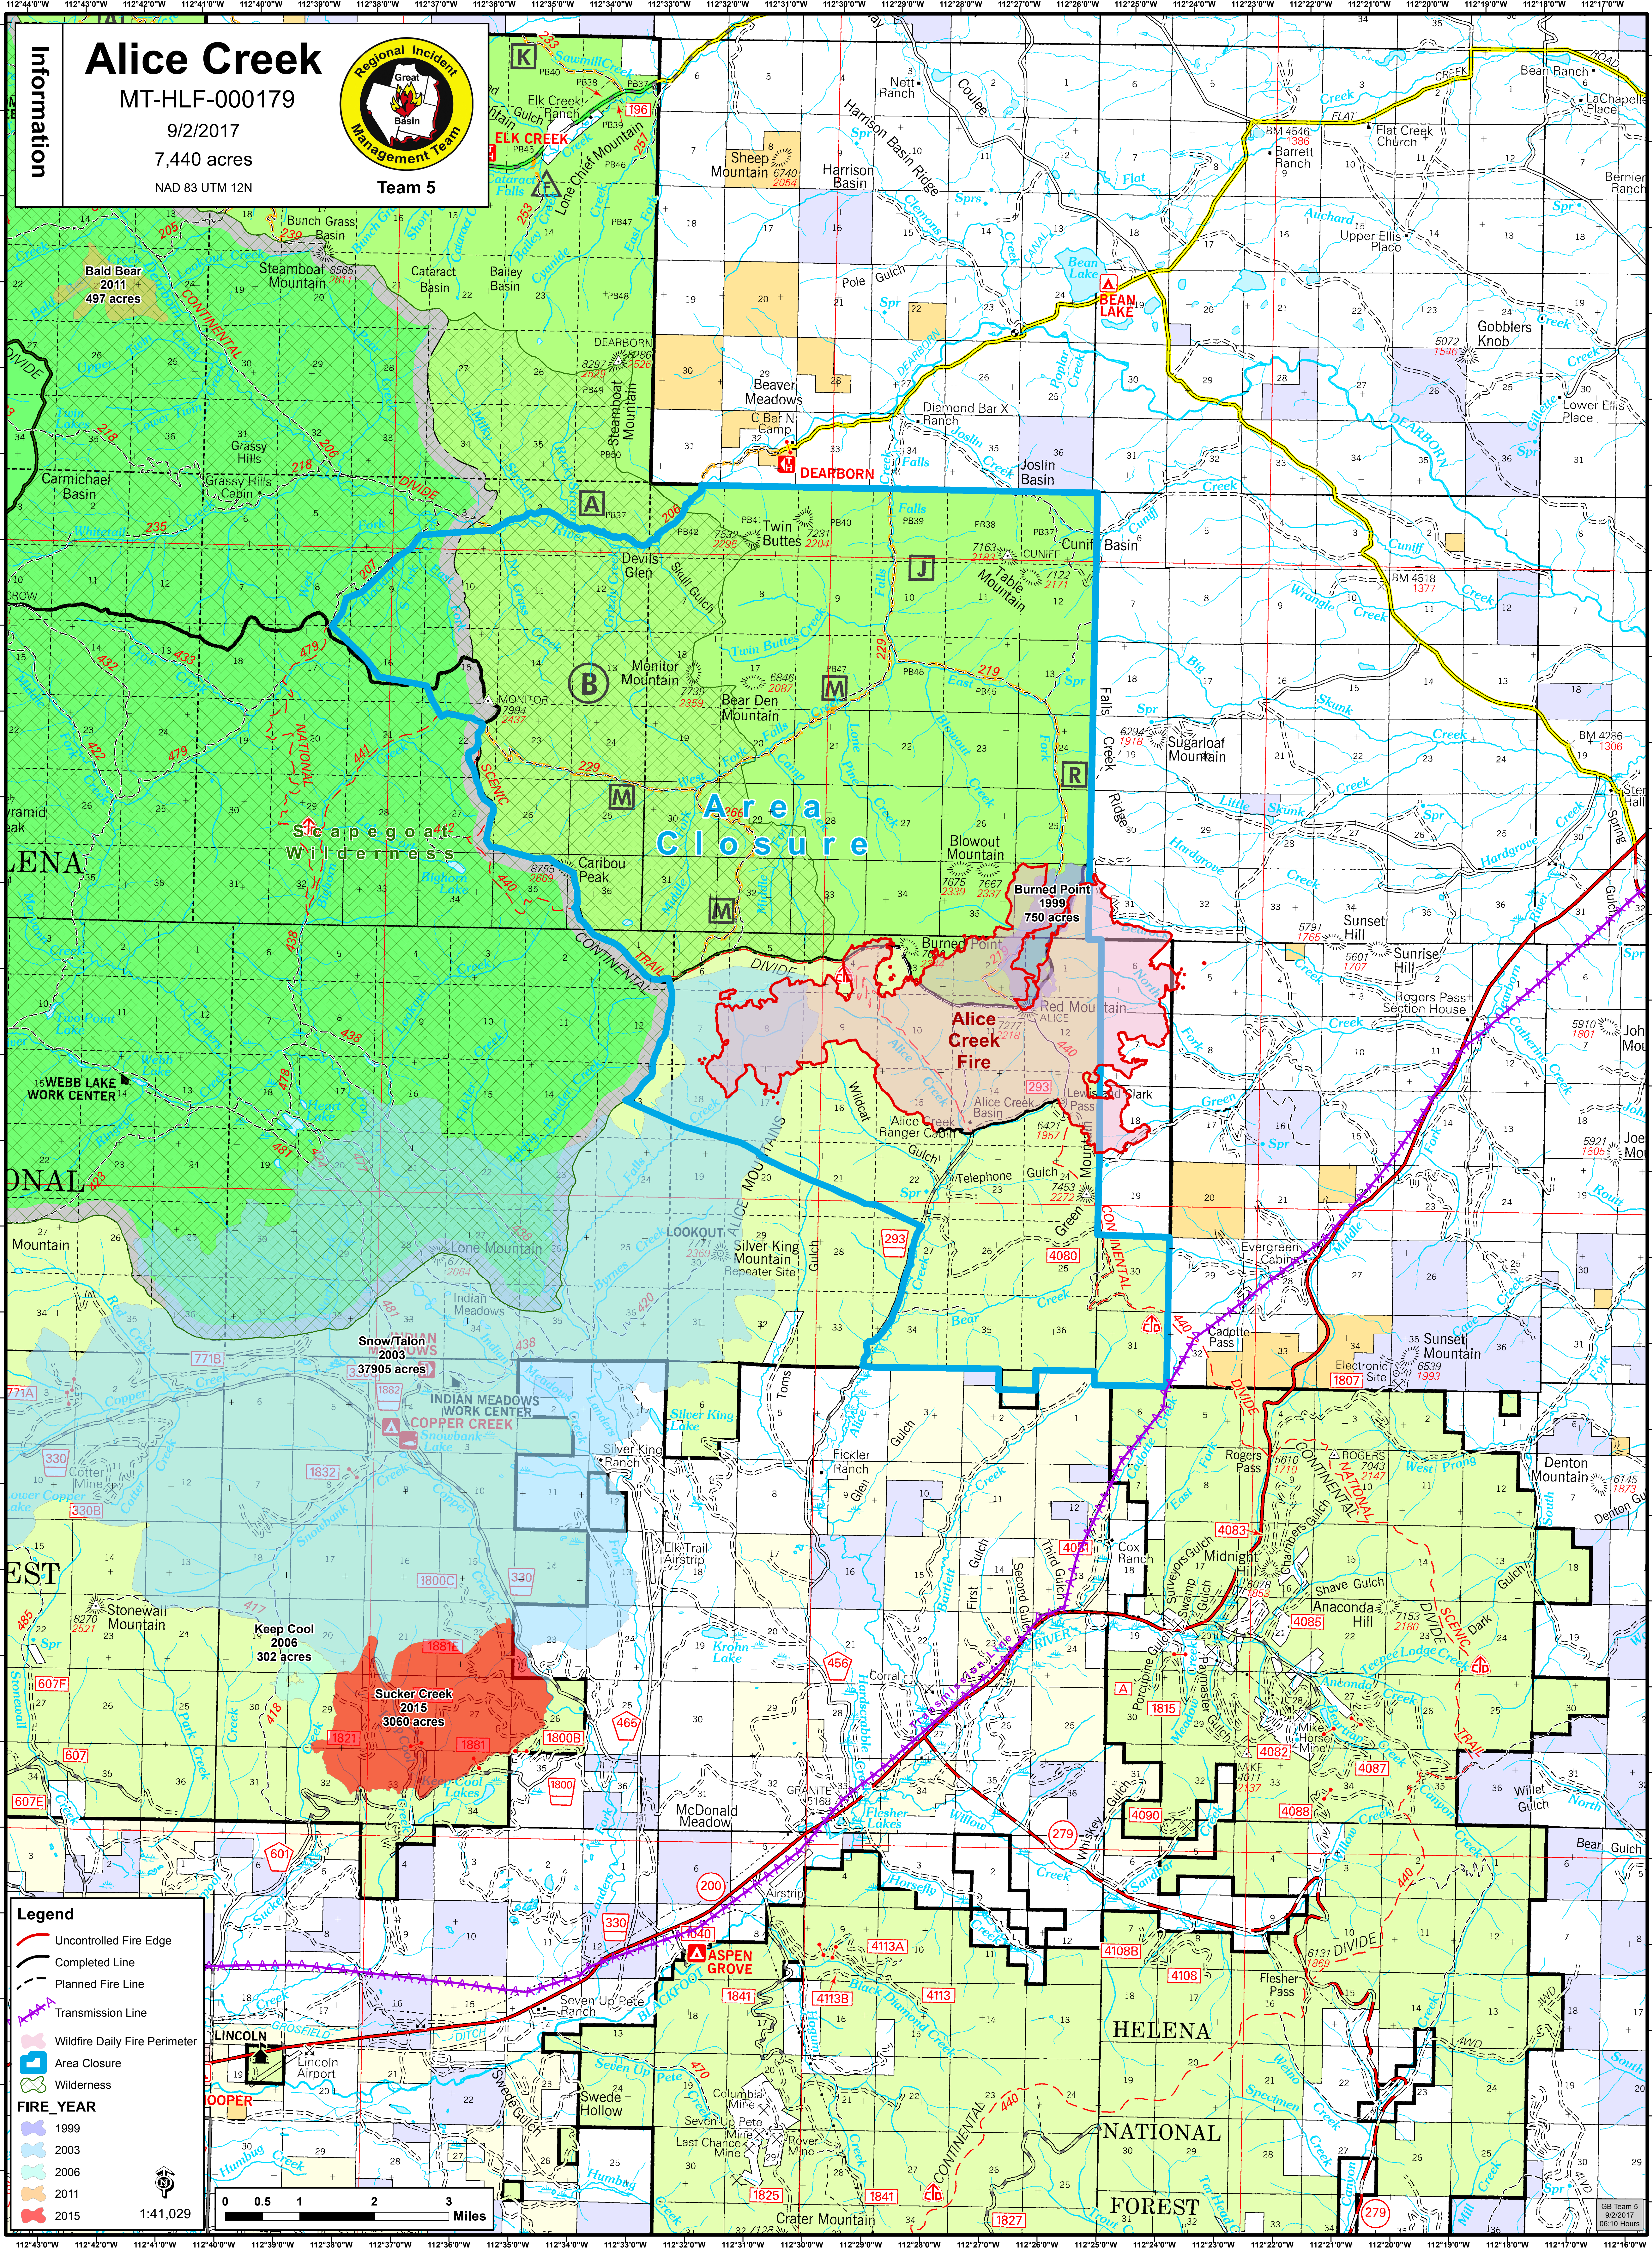

# Alice Creek

MT-HLF-000179

9/2/2017

7,440 acres

NAD 83 UTM 12N

Team 5

### Area Closure

### Alice Creek Fire

Sucker Creek  
2015  
3060 acres

Aspen Grove  
2015  
1841 acres

**Legend**

- Uncontrolled Fire Edge
- Completed Line
- Planned Fire Line
- Transmission Line
- Wildfire Daily Fire Perimeter
- Area Closure
- Wilderness