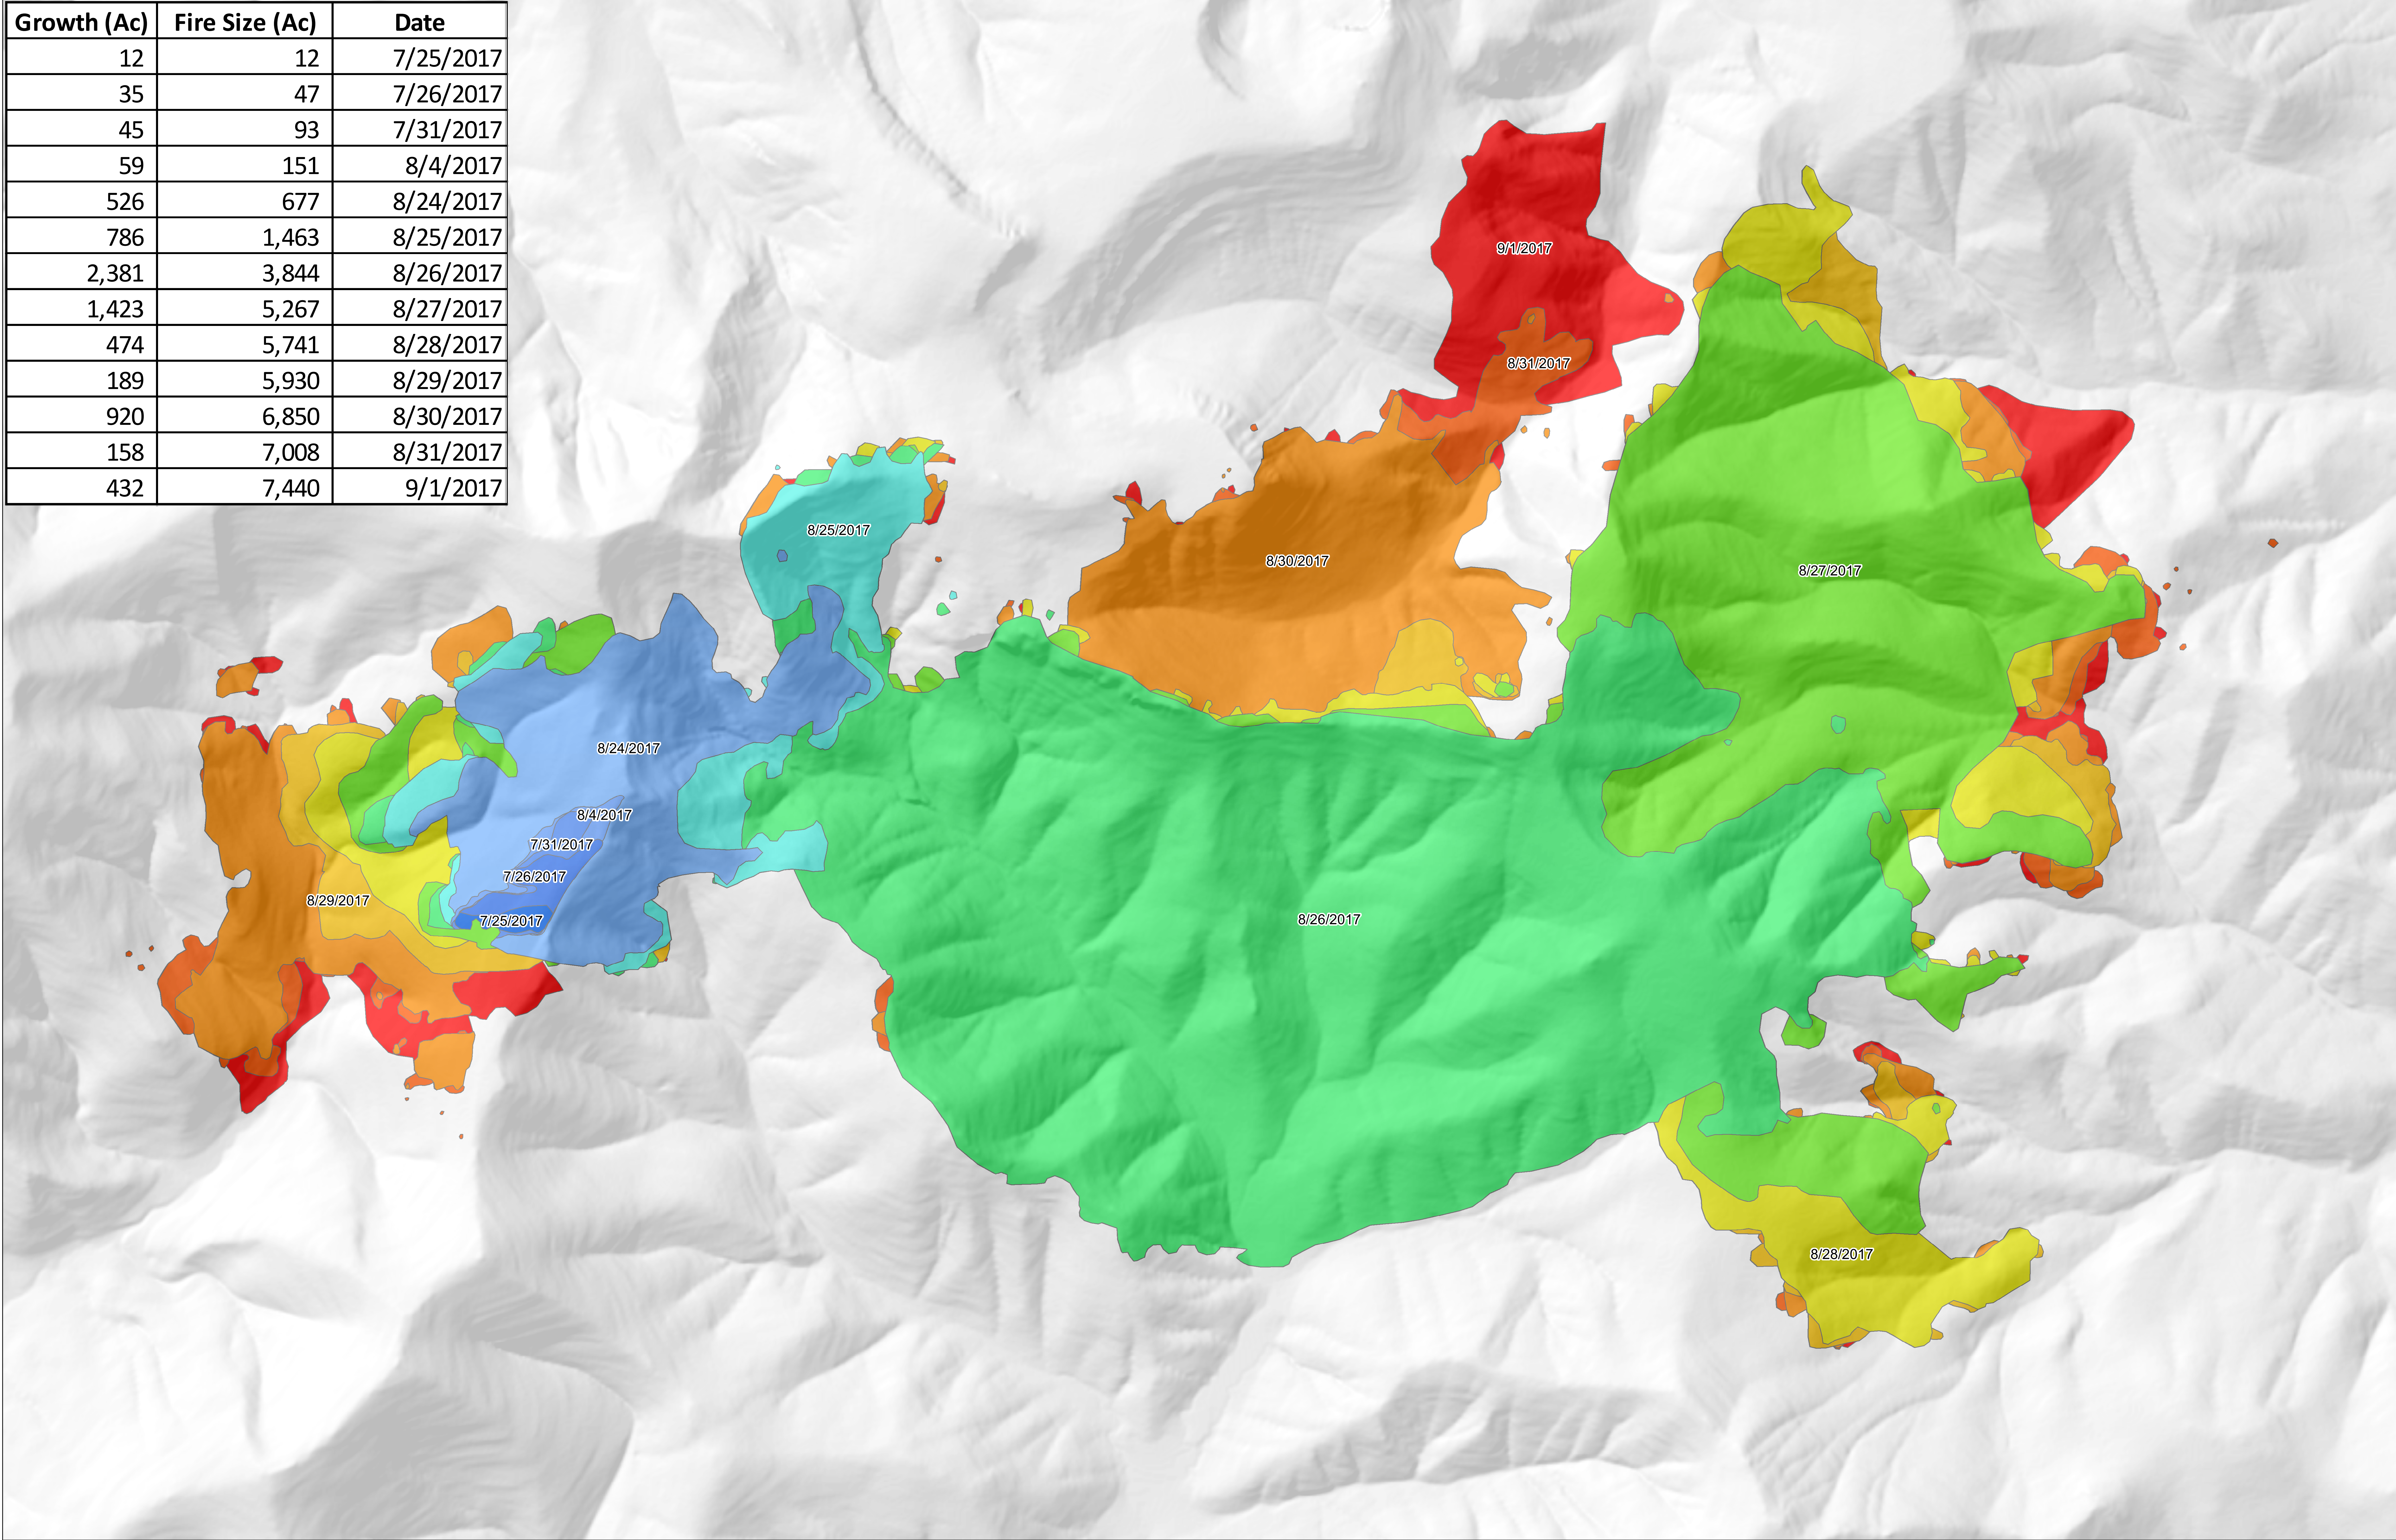

Growth (Ac)	Fire Size (Ac)	Date
12	12	7/25/2017
35	47	7/26/2017
45	93	7/31/2017
59	151	8/4/2017
526	677	8/24/2017
786	1,463	8/25/2017
2,381	3,844	8/26/2017
1,423	5,267	8/27/2017
474	5,741	8/28/2017
189	5,930	8/29/2017
920	6,850	8/30/2017
158	7,008	8/31/2017
432	7,440	9/1/2017

# Alice Creek Progression

9/2/2017