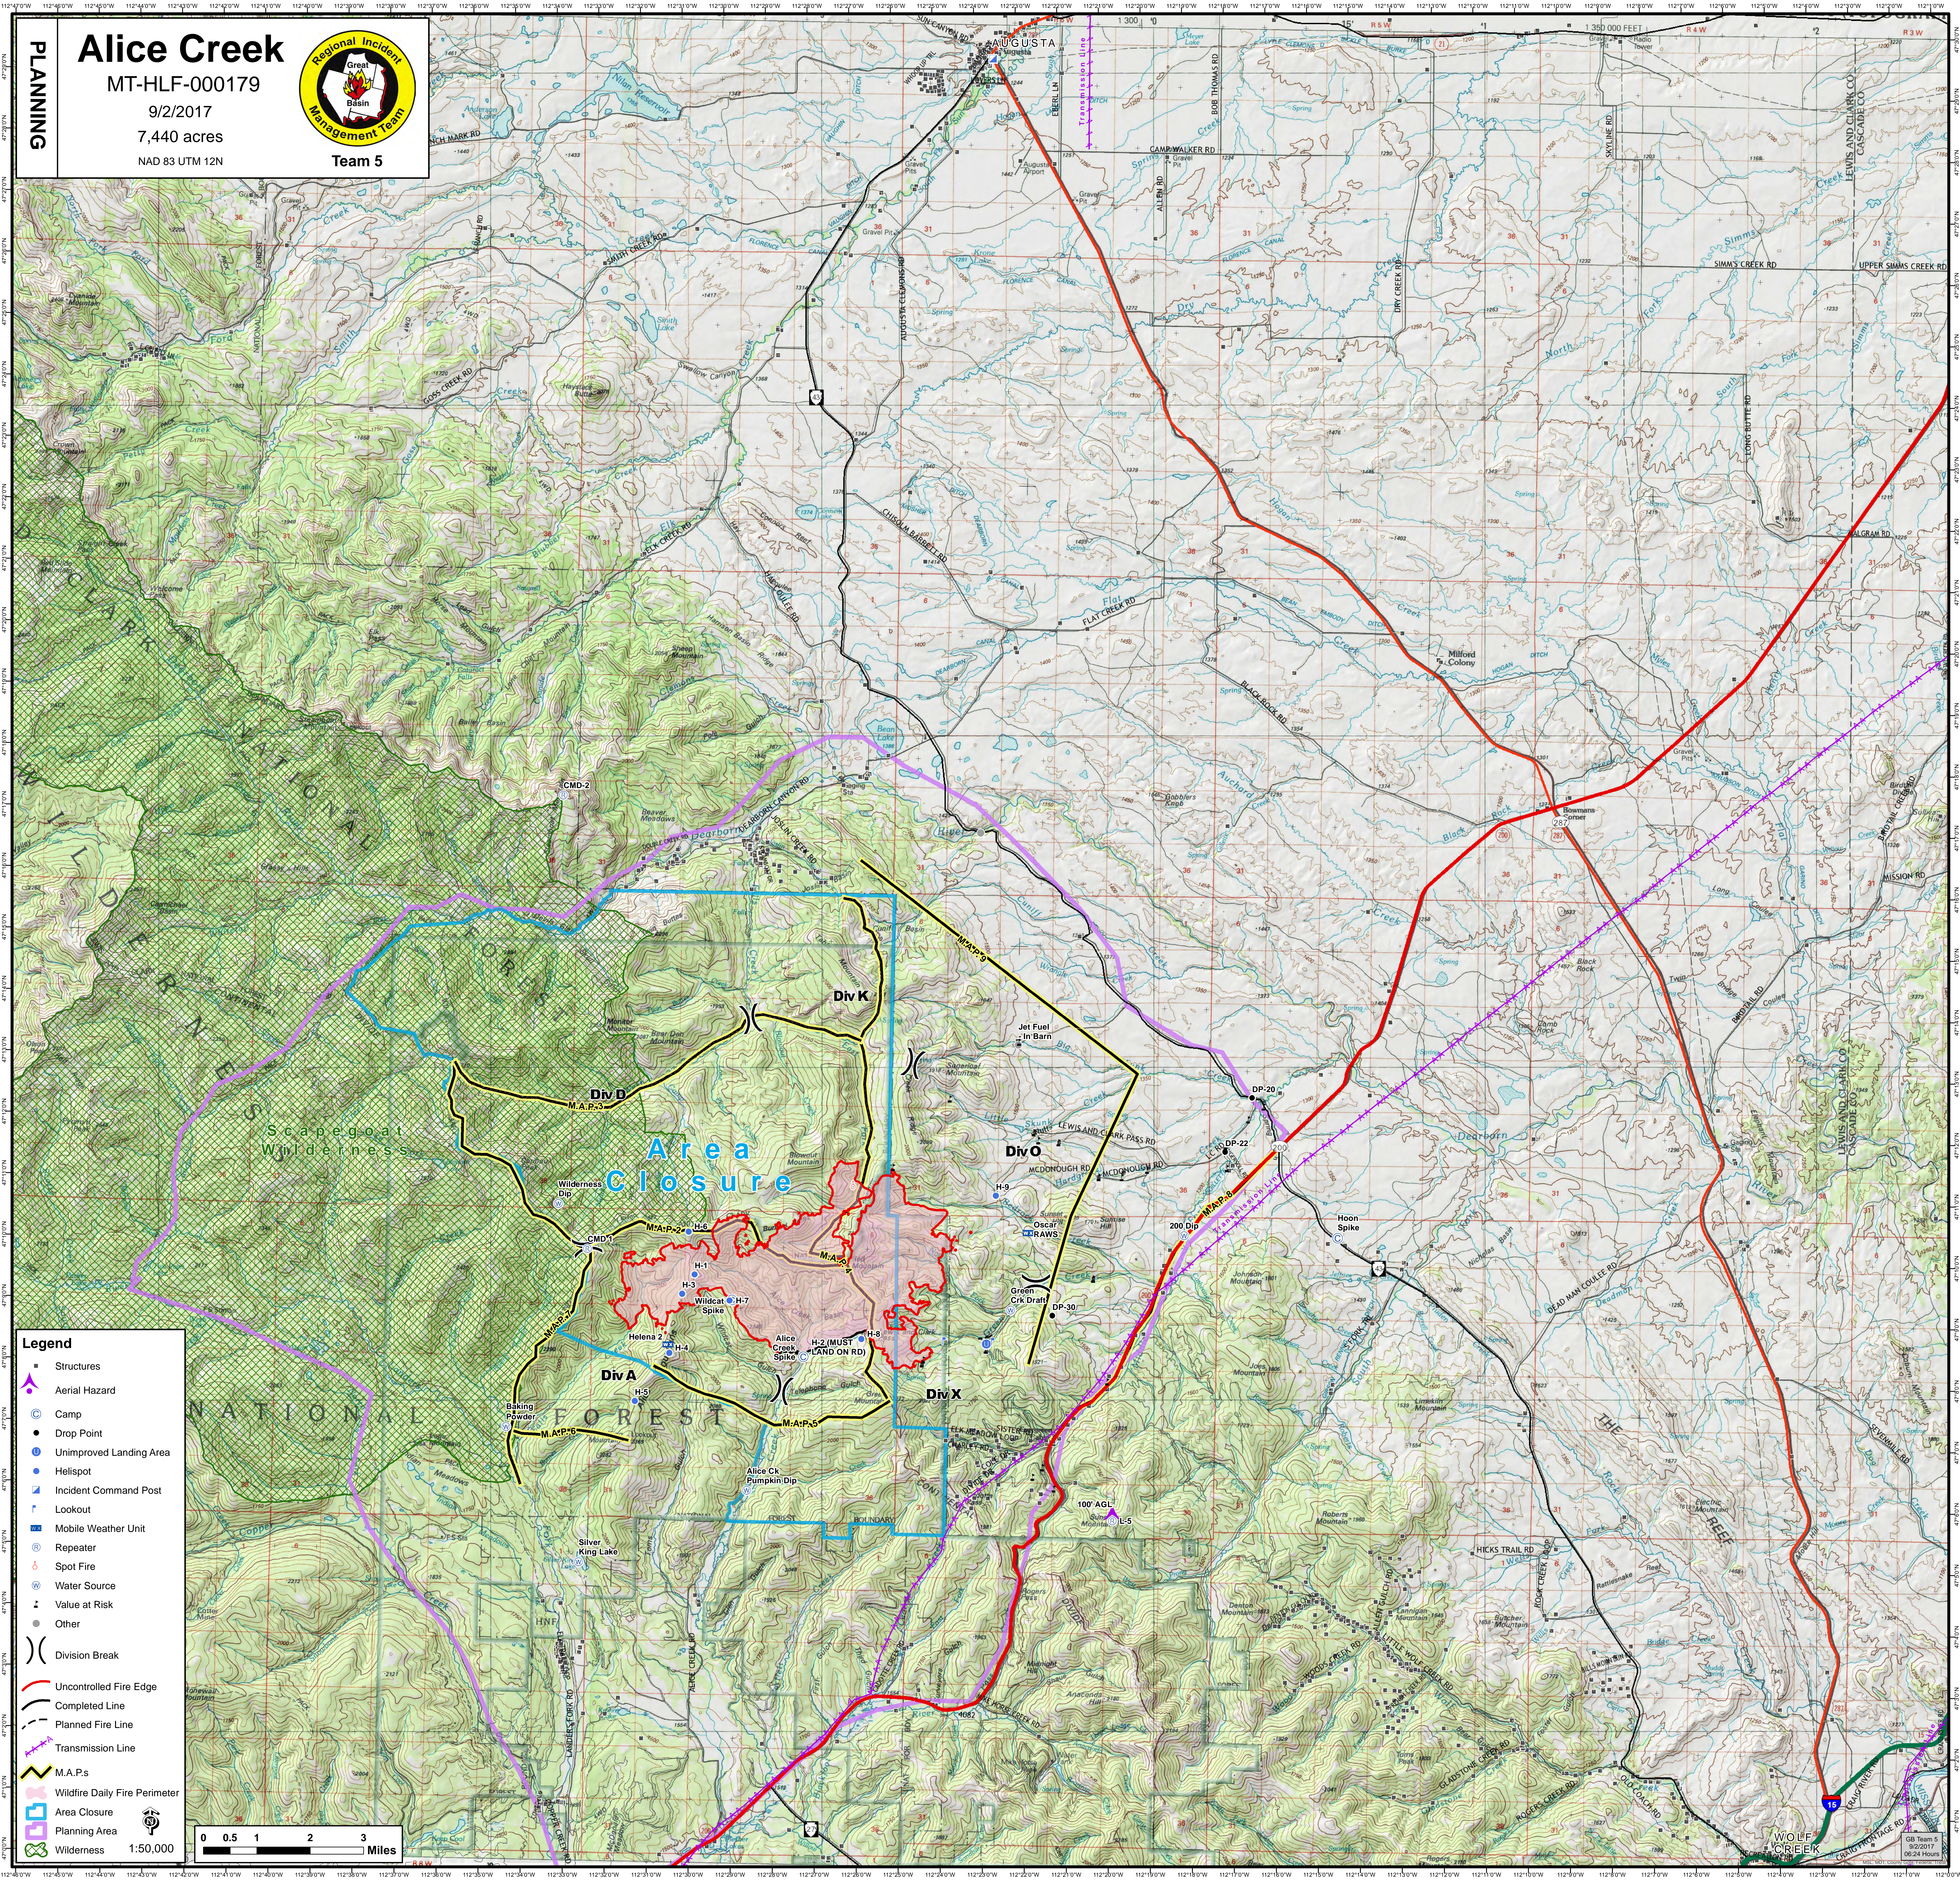

Alice Creek

MT-HLF-000179

9/2/2017

7,440 acres

NAD 83 UTM 12N

Legend

- Structures
- Aerial Hazard
- Camp
- Drop Point
- Unimproved Landing Area
- Helispot
- Incident Command Post
- Lookout
- Mobile Weather Unit
- Repeater
- Spot Fire
- Water Source
- Value at Risk
- Other
- Division Break
- Uncontrolled Fire Edge
- Completed Line
- Planned Fire Line
- Transmission Line
- M.A.P.s
- Wildfire Daily Fire Perimeter
- Area Closure
- Planning Area
- Wilderness

1:50,000