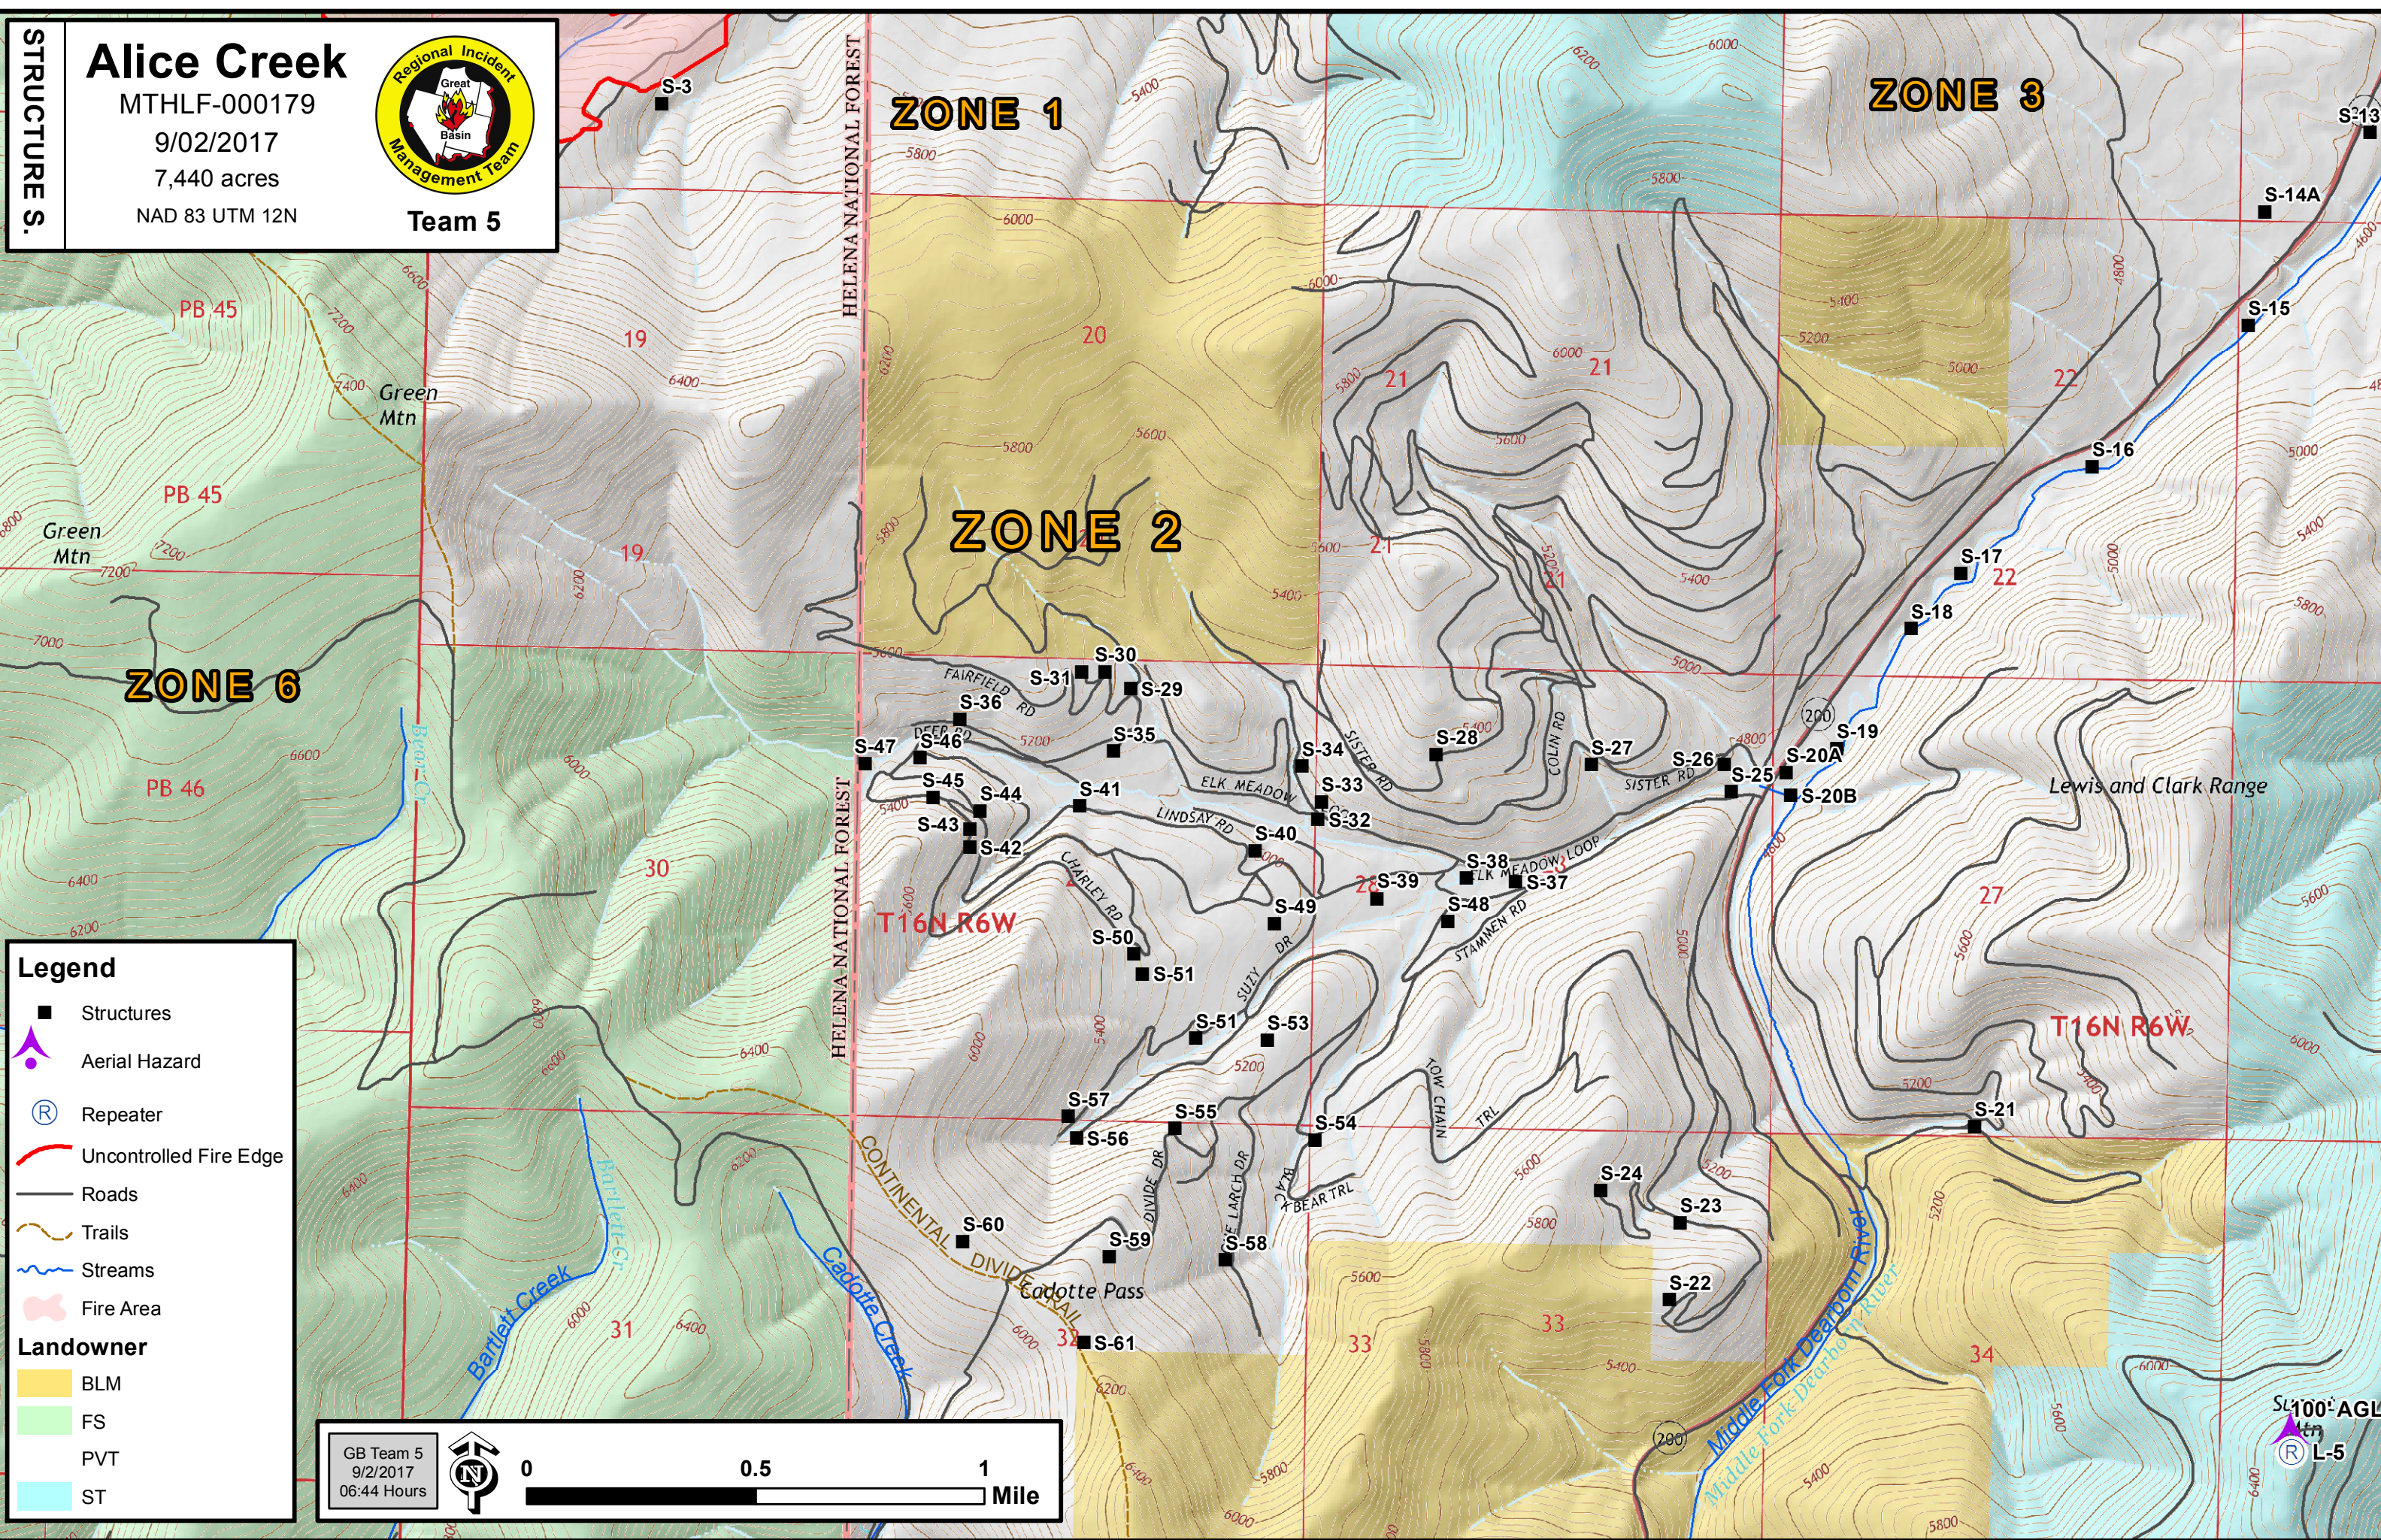

STRUCTURES S.

Alice Creek

MTHLF-000179
 9/02/2017
 7,440 acres
 NAD 83 UTM 12N

Team 5

Legend

- Structures
- ▲ Aerial Hazard
- Ⓡ Repeater
- Uncontrolled Fire Edge
- Roads
- Trails
- Streams
- Fire Area

Landowner

- BLM
- FS
- PVT
- ST

GB Team 5
 9/2/2017
 06:44 Hours

0 0.5 1 Mile

SL100⁺ AGL
 L-5