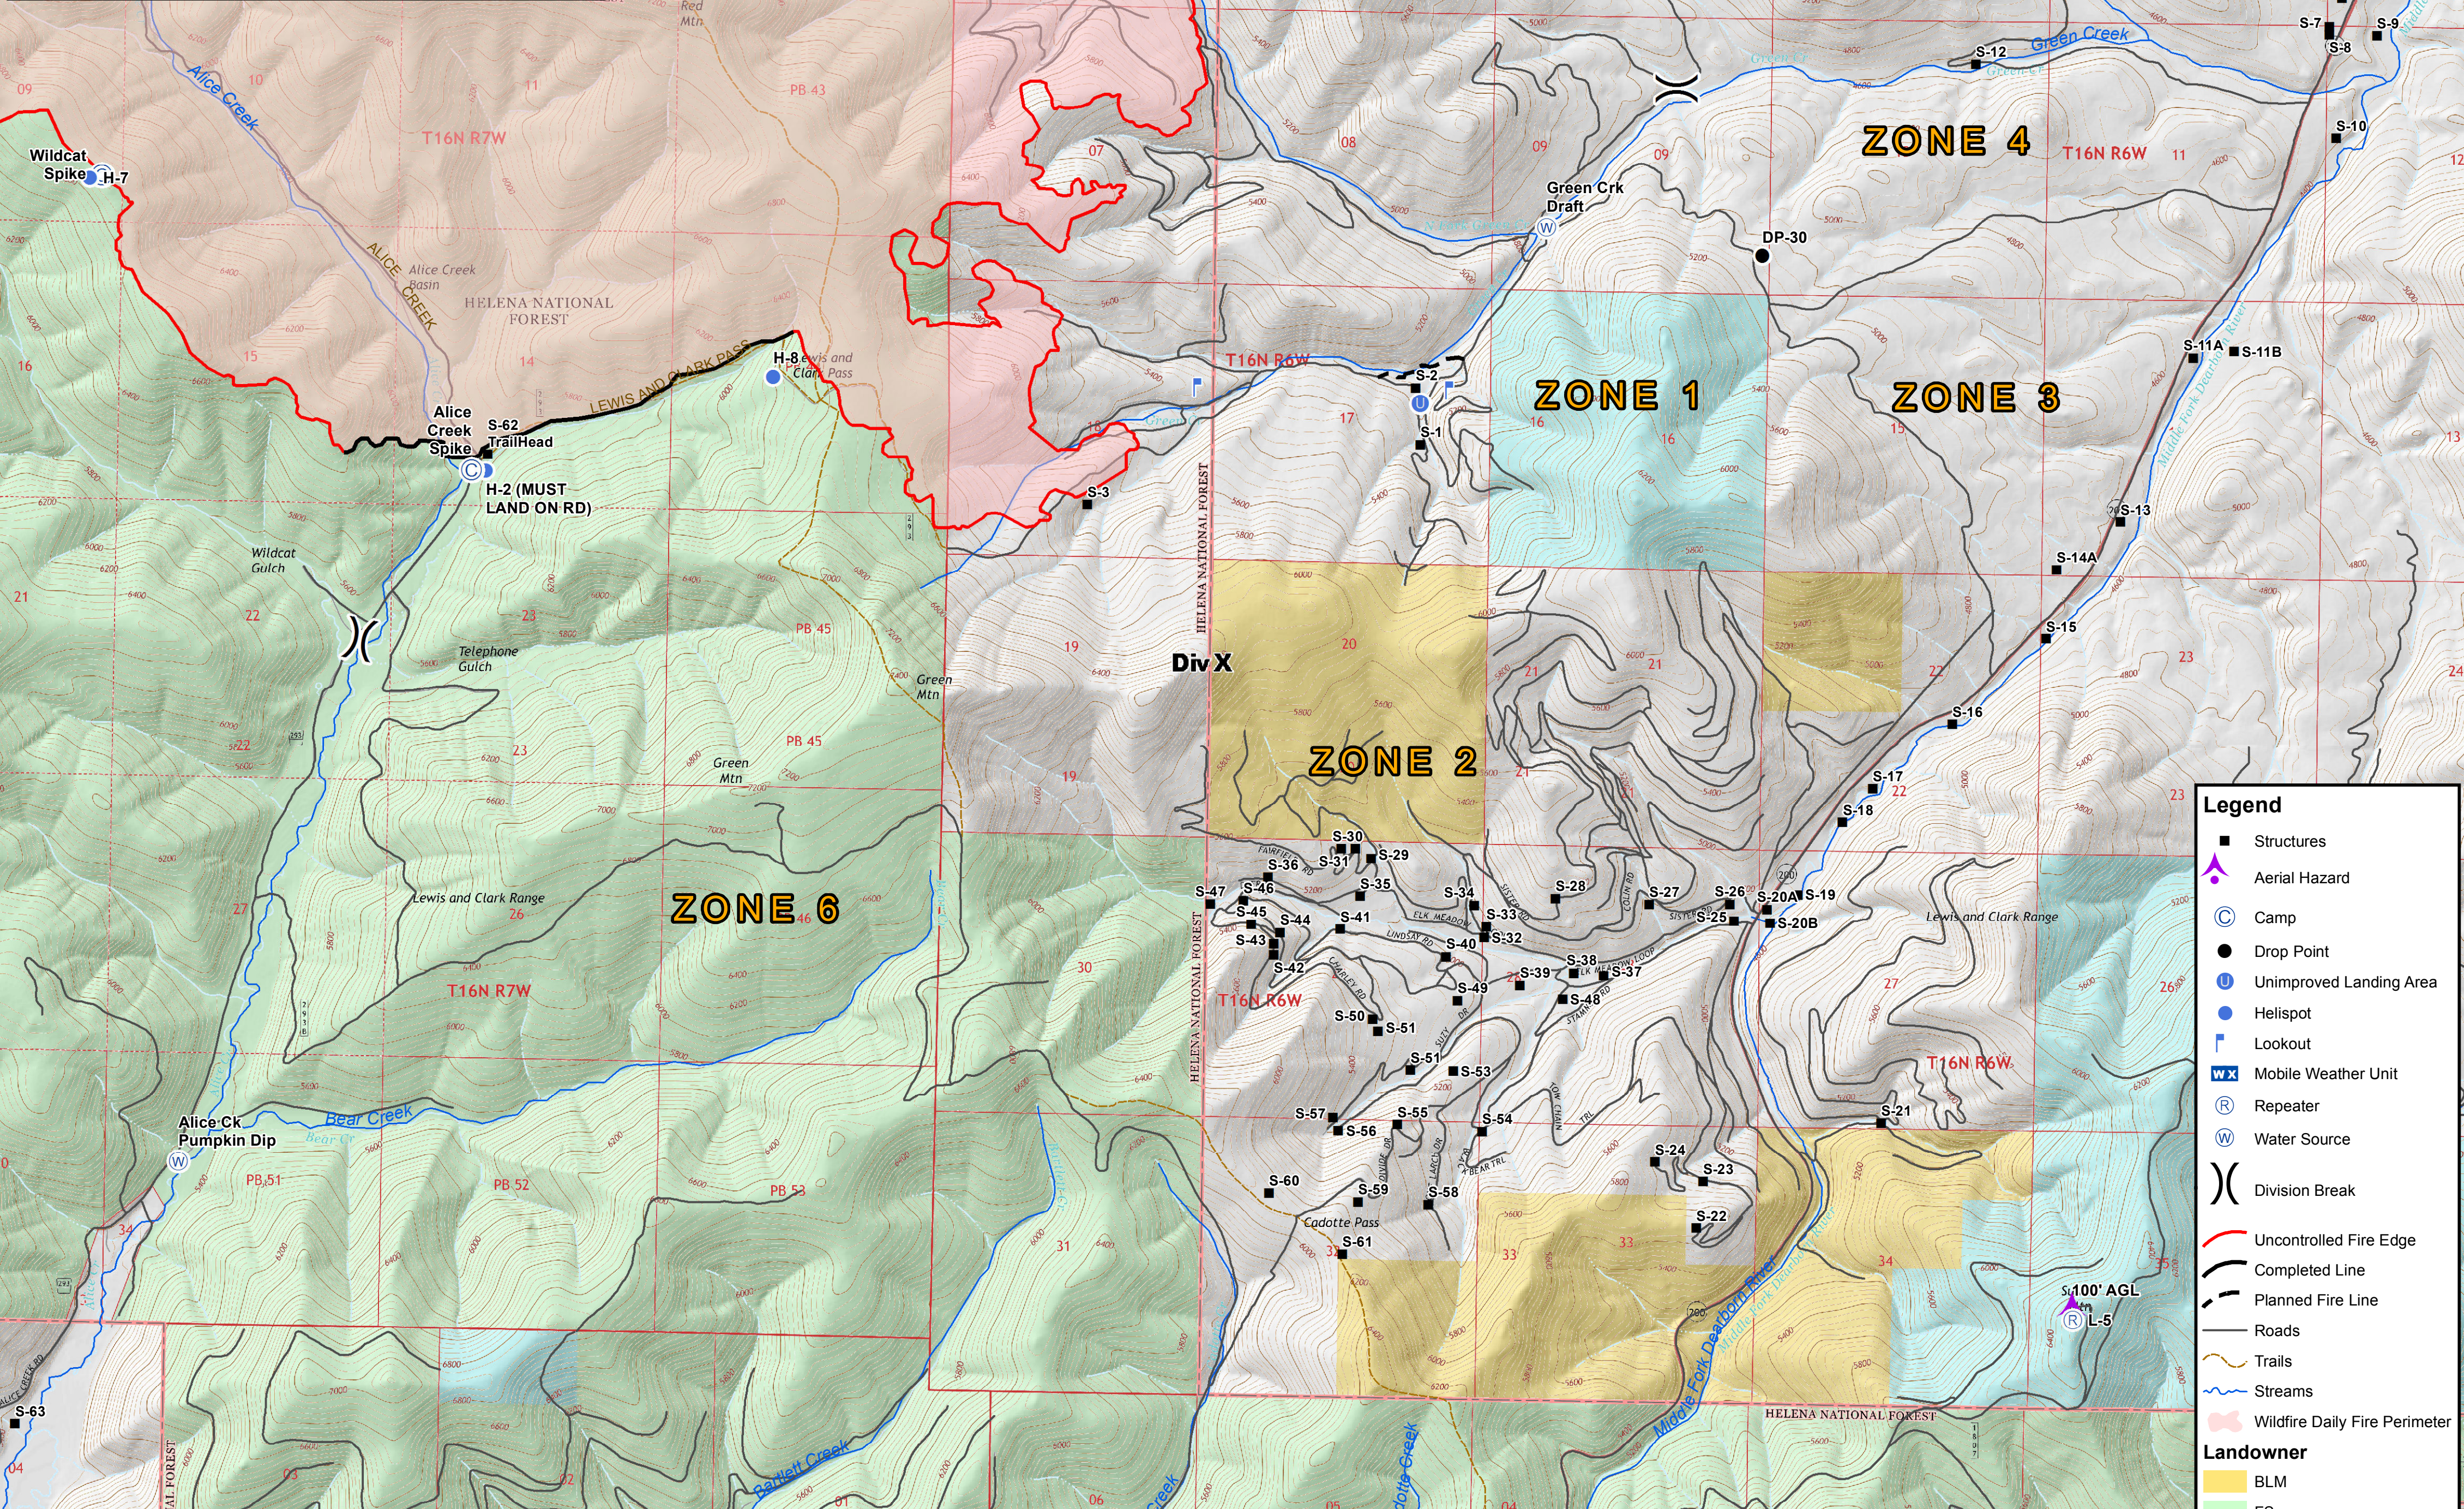

STRUCTURES S.

Alice Creek

MTHLF-000179
 9/2/2017
 7,440 acres
 NAD 83 UTM 12N

Team 5

Legend

- Structures
- ▲ Aerial Hazard
- ⊙ Camp
- Drop Point
- ⊙ Unimproved Landing Area
- Helispot
- ⊙ Lookout
- WX Mobile Weather Unit
- ⊙ Repeater
- ⊙ Water Source
-) Division Break
- Uncontrolled Fire Edge
- Completed Line
- Planned Fire Line
- Roads
- Trails
- Streams
- Wildfire Daily Fire Perimeter

Landowner

- BLM
- FS
- PVT
- ST

GB Team 5
 9/2/2017
 06:31 Hours

0 1 2 Miles