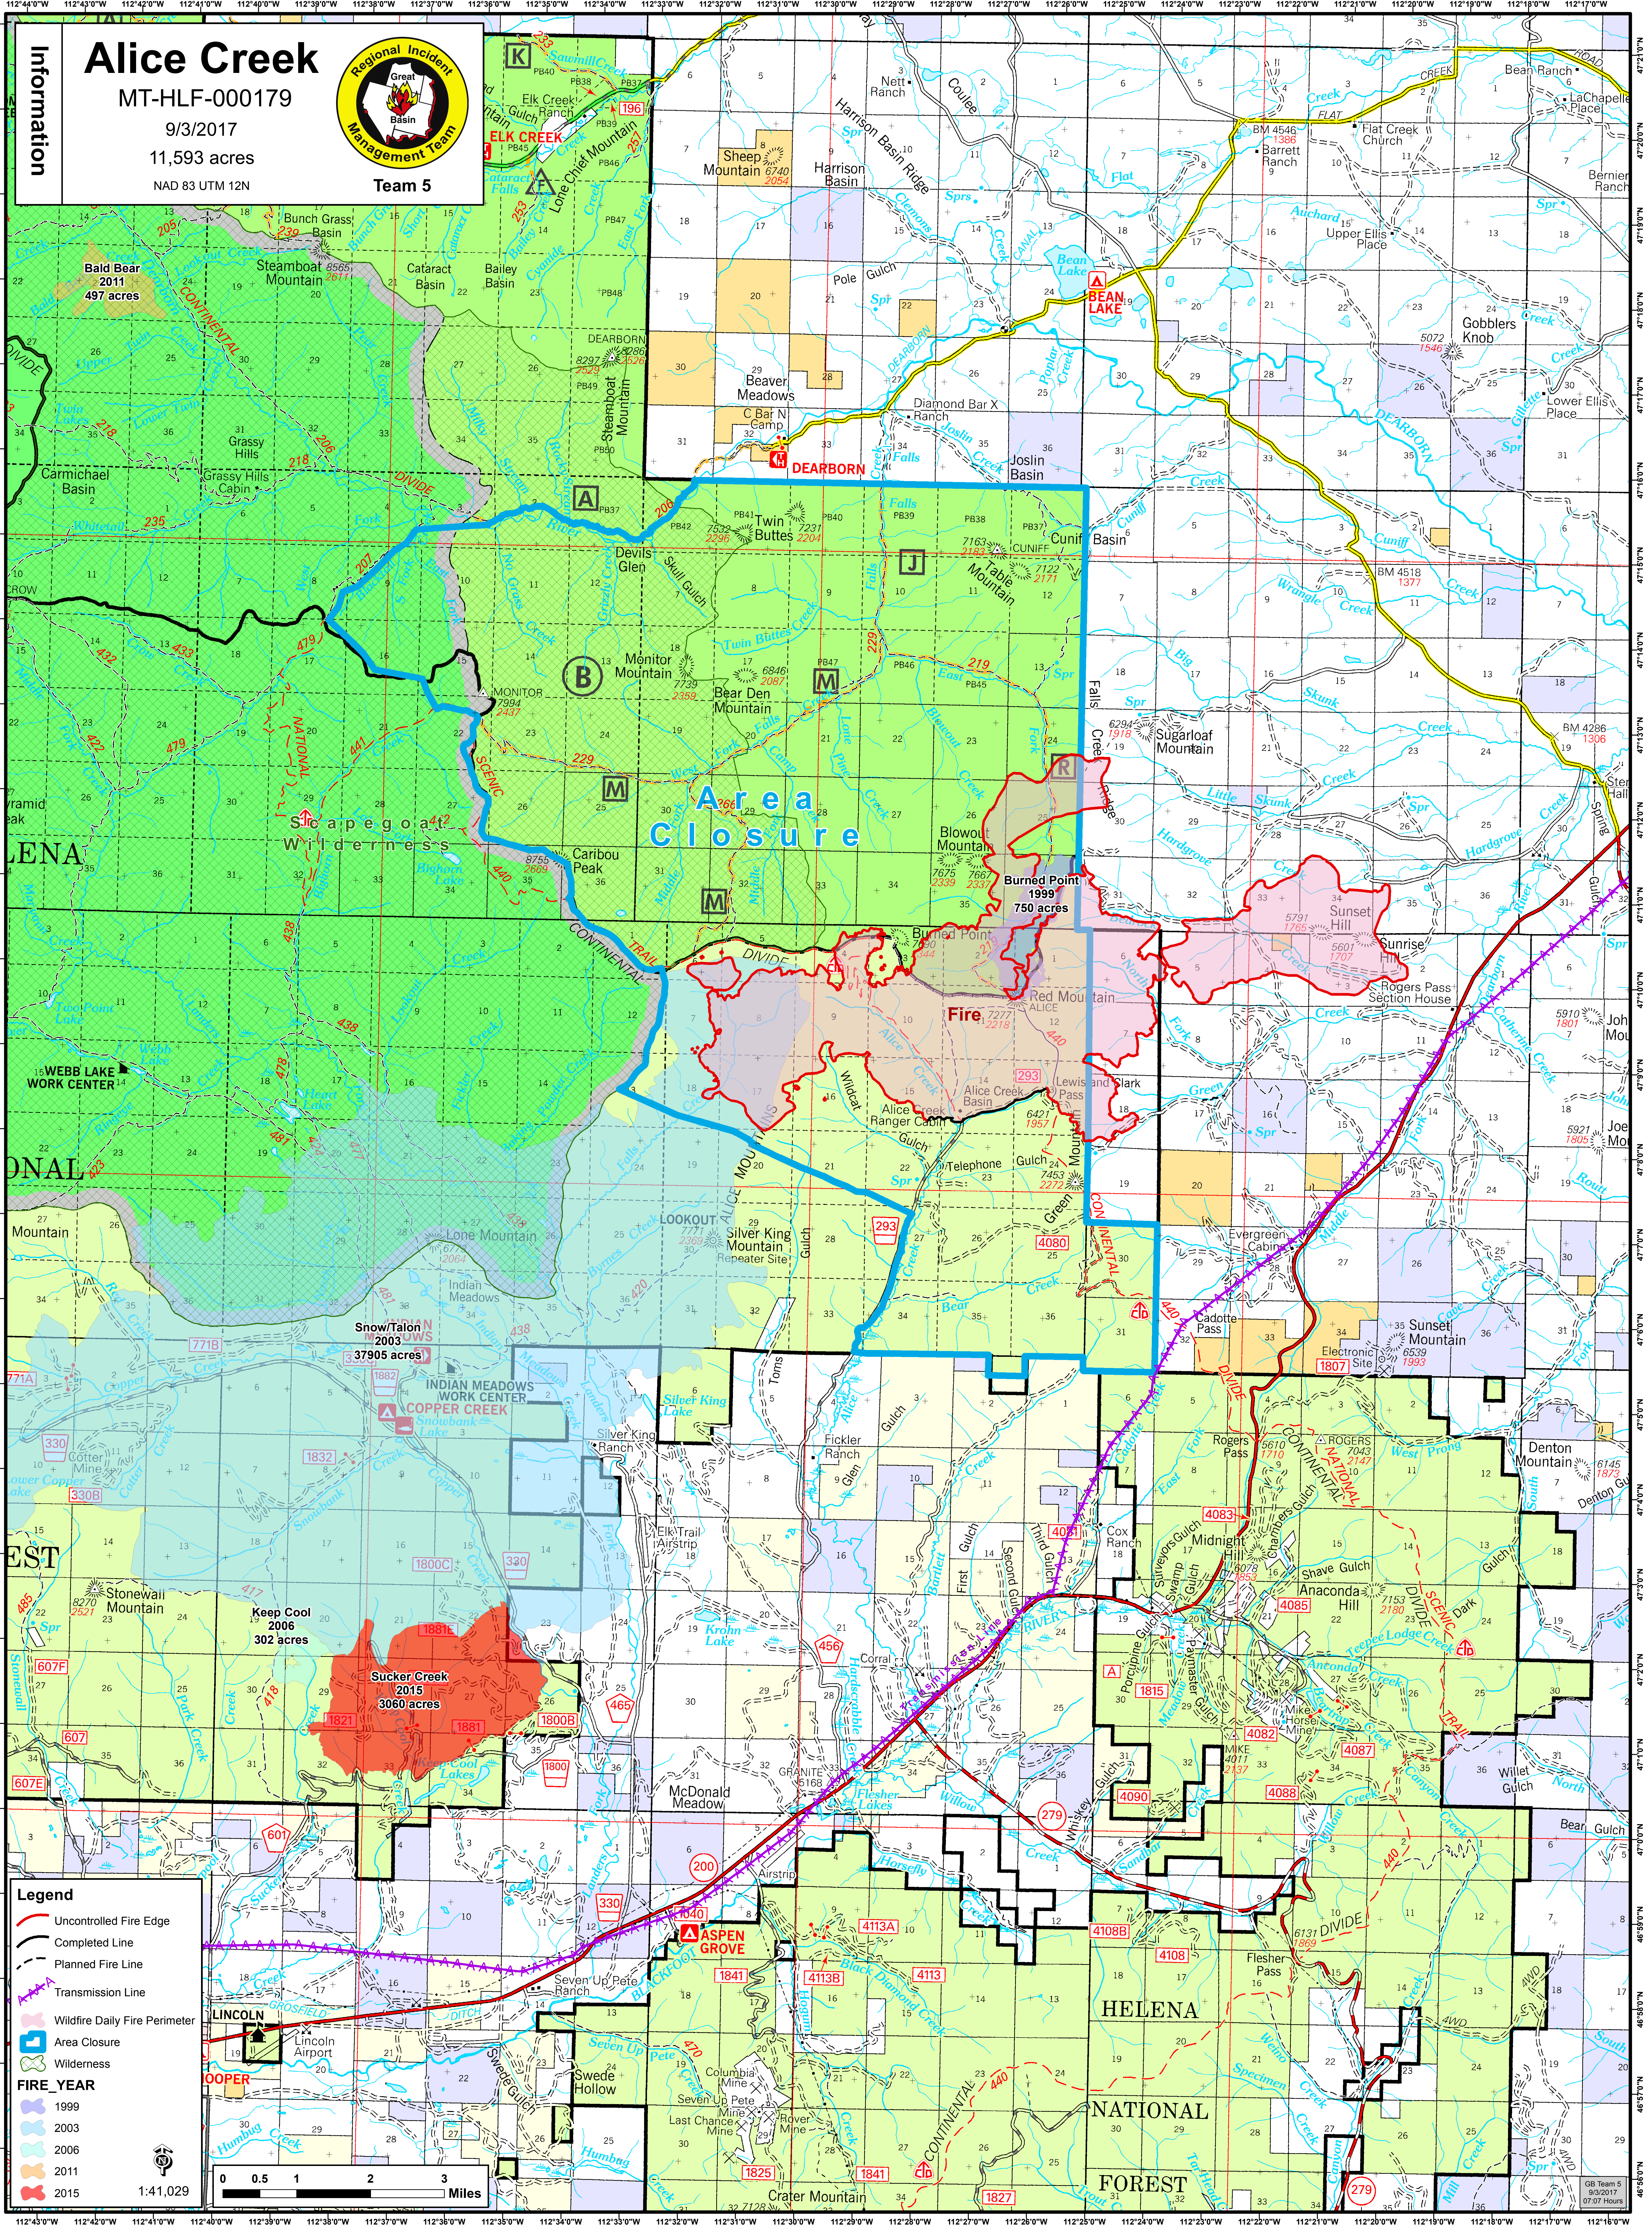

Information

Alice Creek

MT-HLF-000179

9/3/2017

11,593 acres

NAD 83 UTM 12N

Team 5

Area Closure

Fire 1999
750 acres

Fire 2015
3060 acres

Legend

- Uncontrolled Fire Edge
- Completed Line
- Planned Fire Line
- Transmission Line
- Wildfire Daily Fire Perimeter
- Area Closure
- Wilderness

FIRE_YEAR

- 1999
- 2003
- 2006
- 2011
- 2015