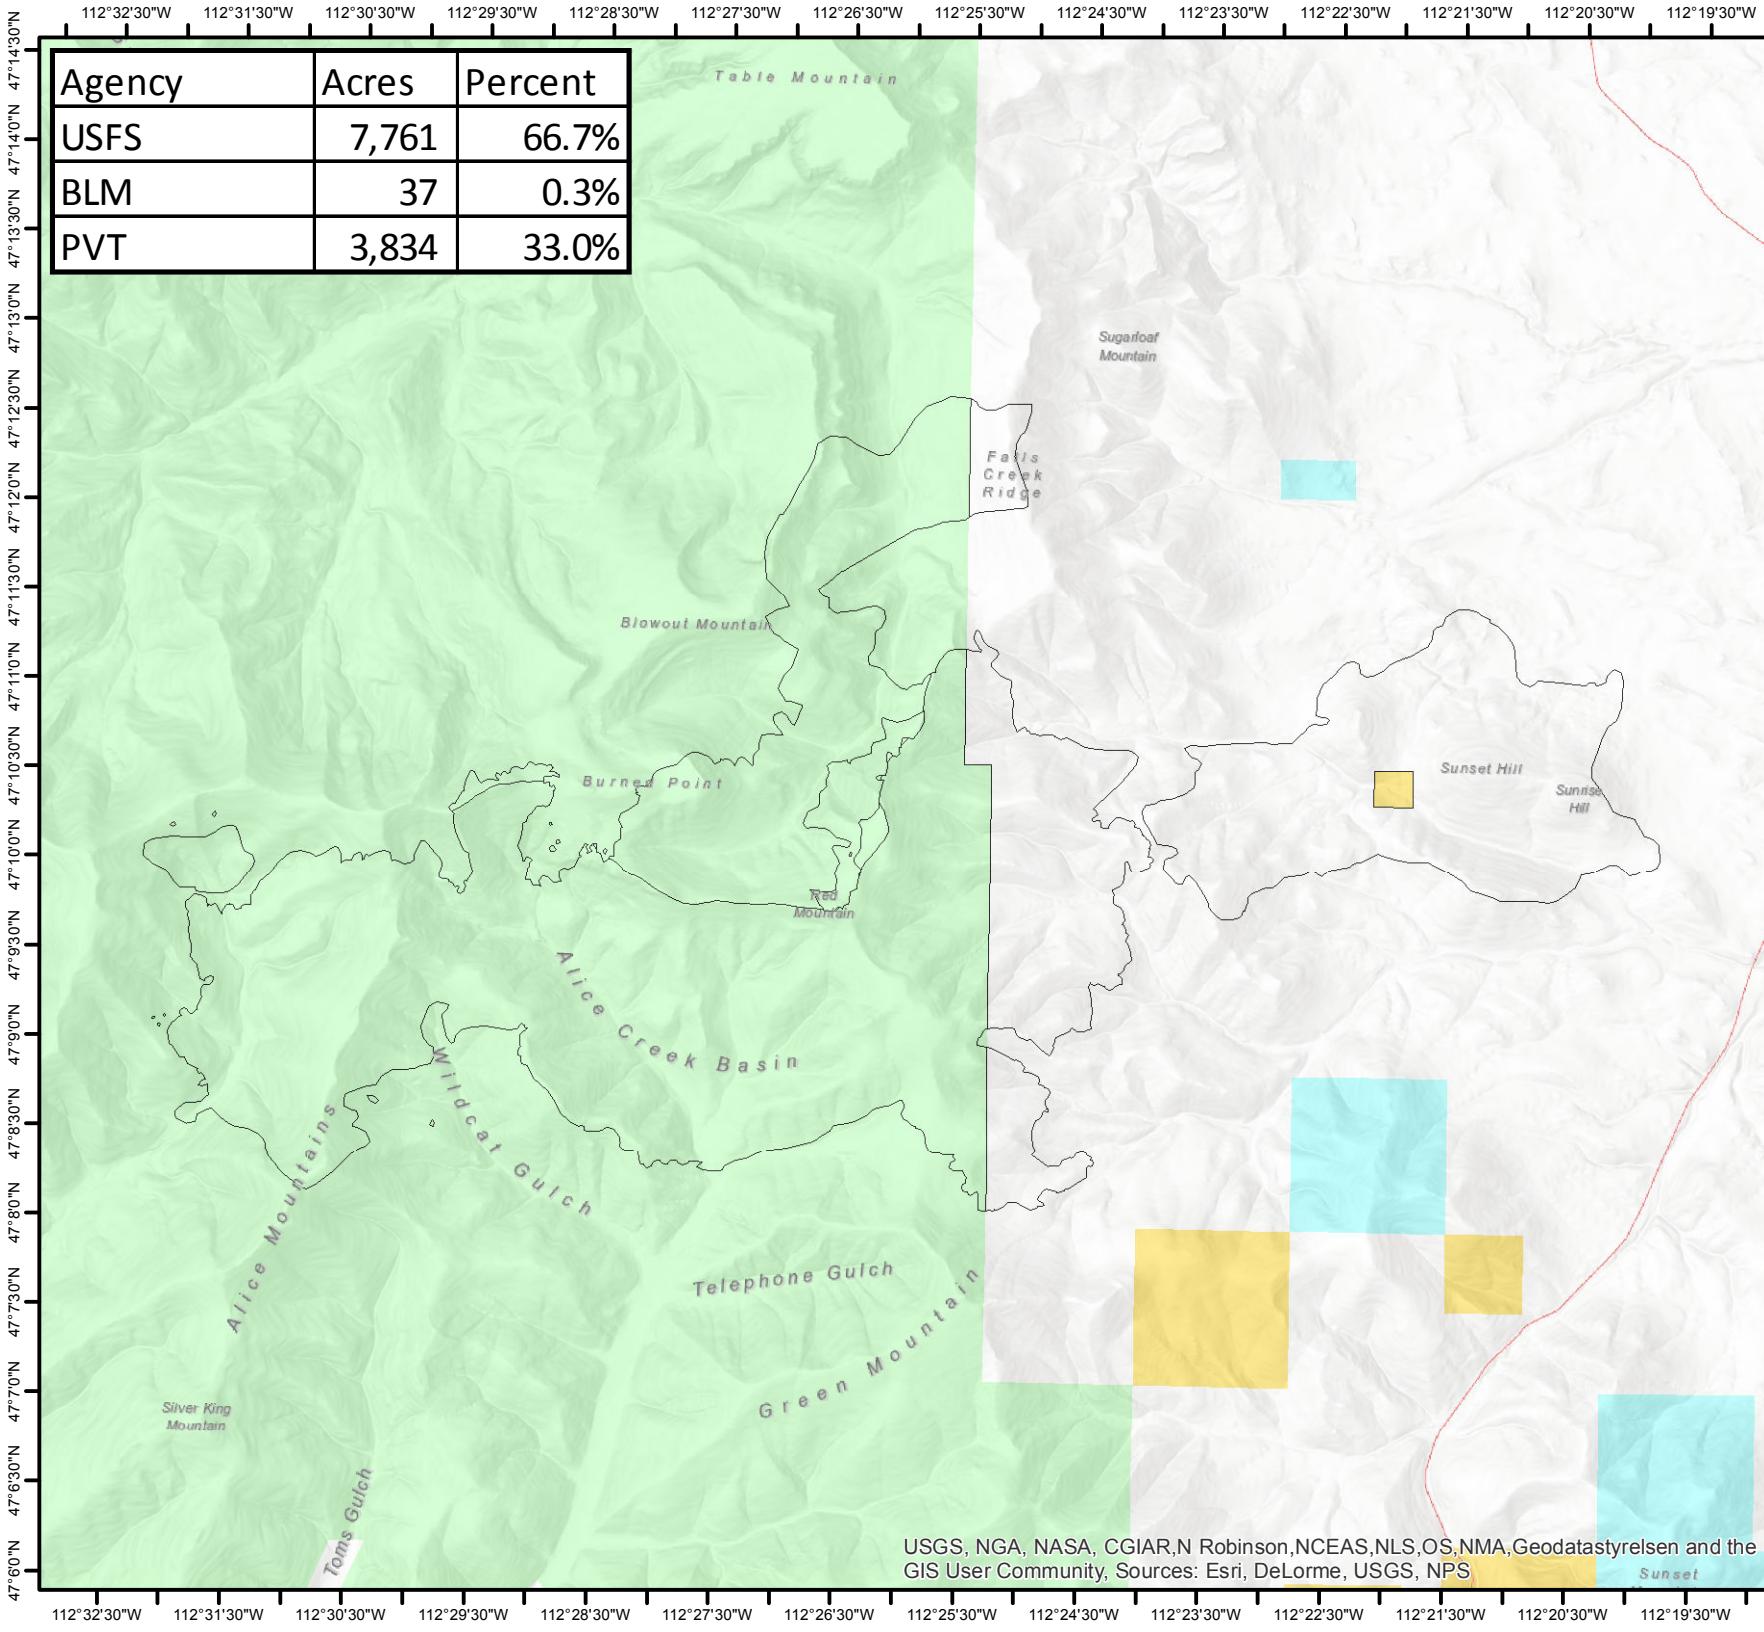

Agency	Acres	Percent
USFS	7,761	66.7%
BLM	37	0.3%
PVT	3,834	33.0%

Alice Creek

MT-HLF-0179

Ownership
Day 9/03/2017

Surface Management Agency

Owner

- BLM
- FS
- PVT
- ST

Author: AGK
9/3/2017 10:49:14 AM

USGS, NGA, NASA, CGIAR, N Robinson, NCEAS, NLS, OS, NMA, Geodastystyrelsen and the GIS User Community, Sources: Esri, DeLorme, USGS, NPS