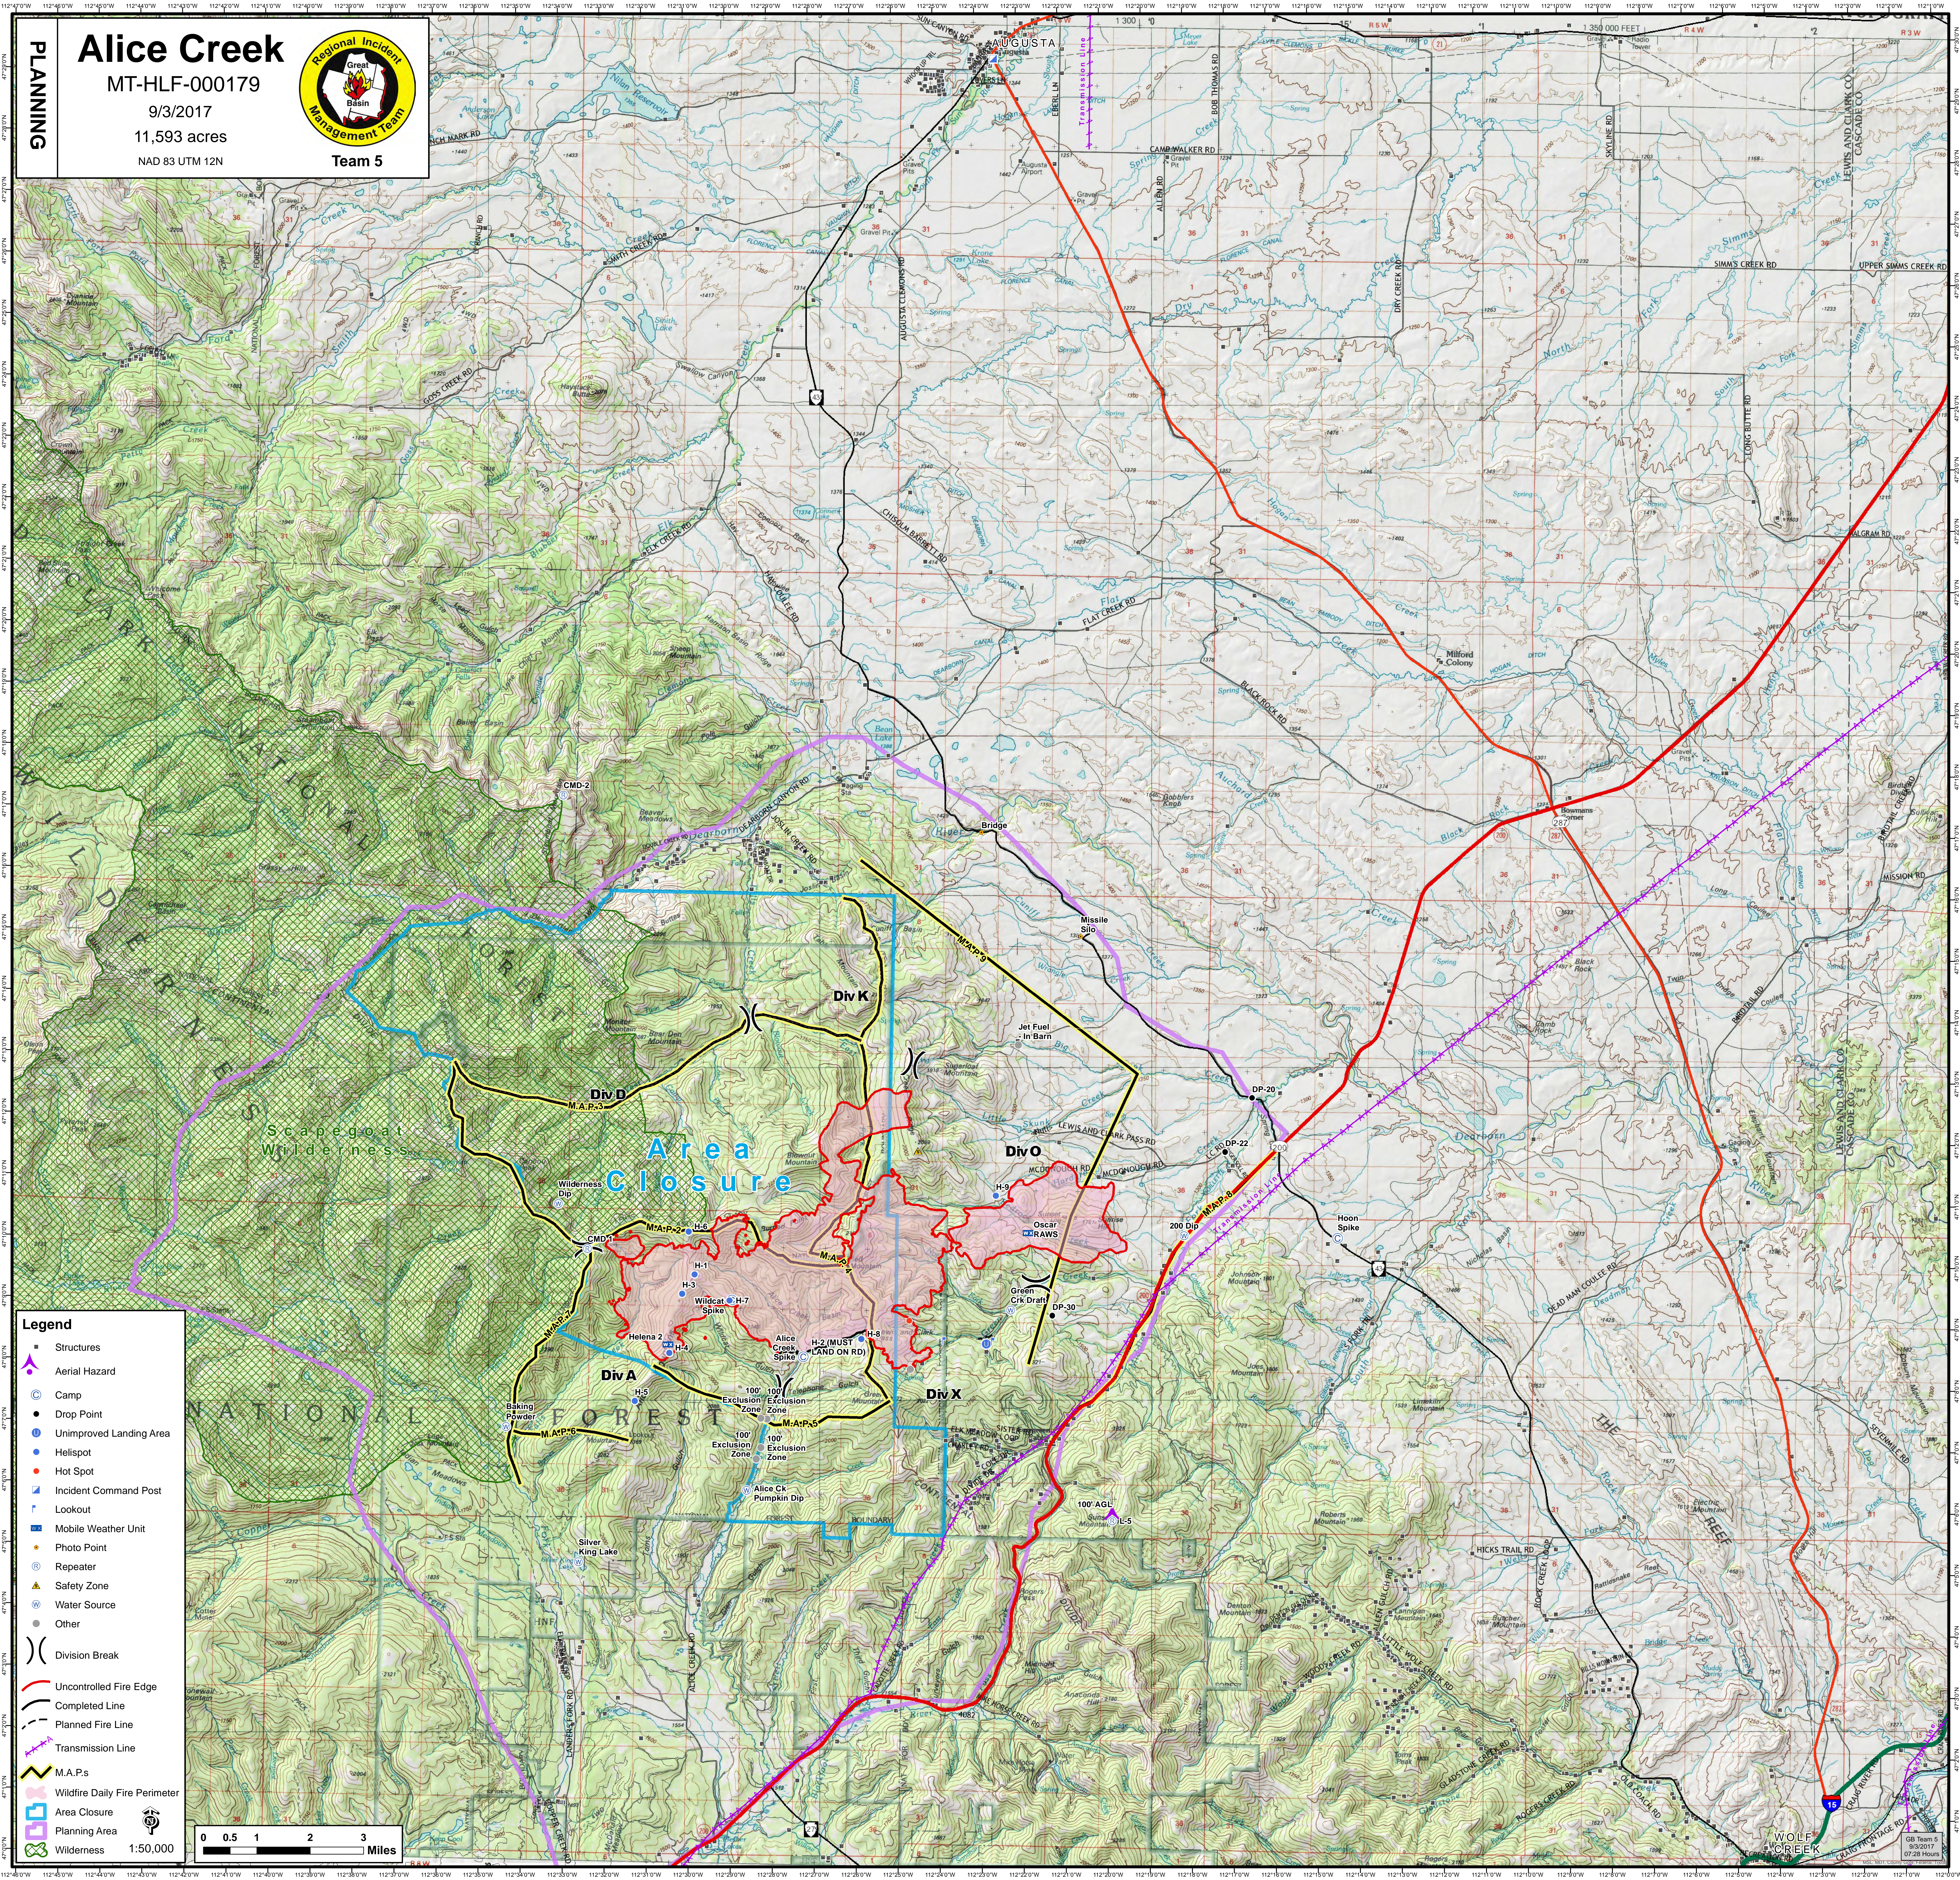

Alice Creek

MT-HLF-000179

9/3/2017

11,593 acres

NAD 83 UTM 12N

Team 5

Legend

- Structures
- ▲ Aerial Hazard
- ⊙ Camp
- Drop Point
- Unimproved Landing Area
- Helispot
- Hot Spot
- ⊙ Incident Command Post
- ⊙ Lookout
- ⊙ Mobile Weather Unit
- Photo Point
- ⊙ Repeater
- ⊙ Safety Zone
- Water Source
- Other
-)) Division Break
- Uncontrolled Fire Edge
- Completed Line
- Planned Fire Line
- Transmission Line
- M.A.P.s
- Wildfire Daily Fire Perimeter
- Area Closure
- Planning Area
- Wilderness

Scale: 1:50,000

0 0.5 1 2 3 Miles