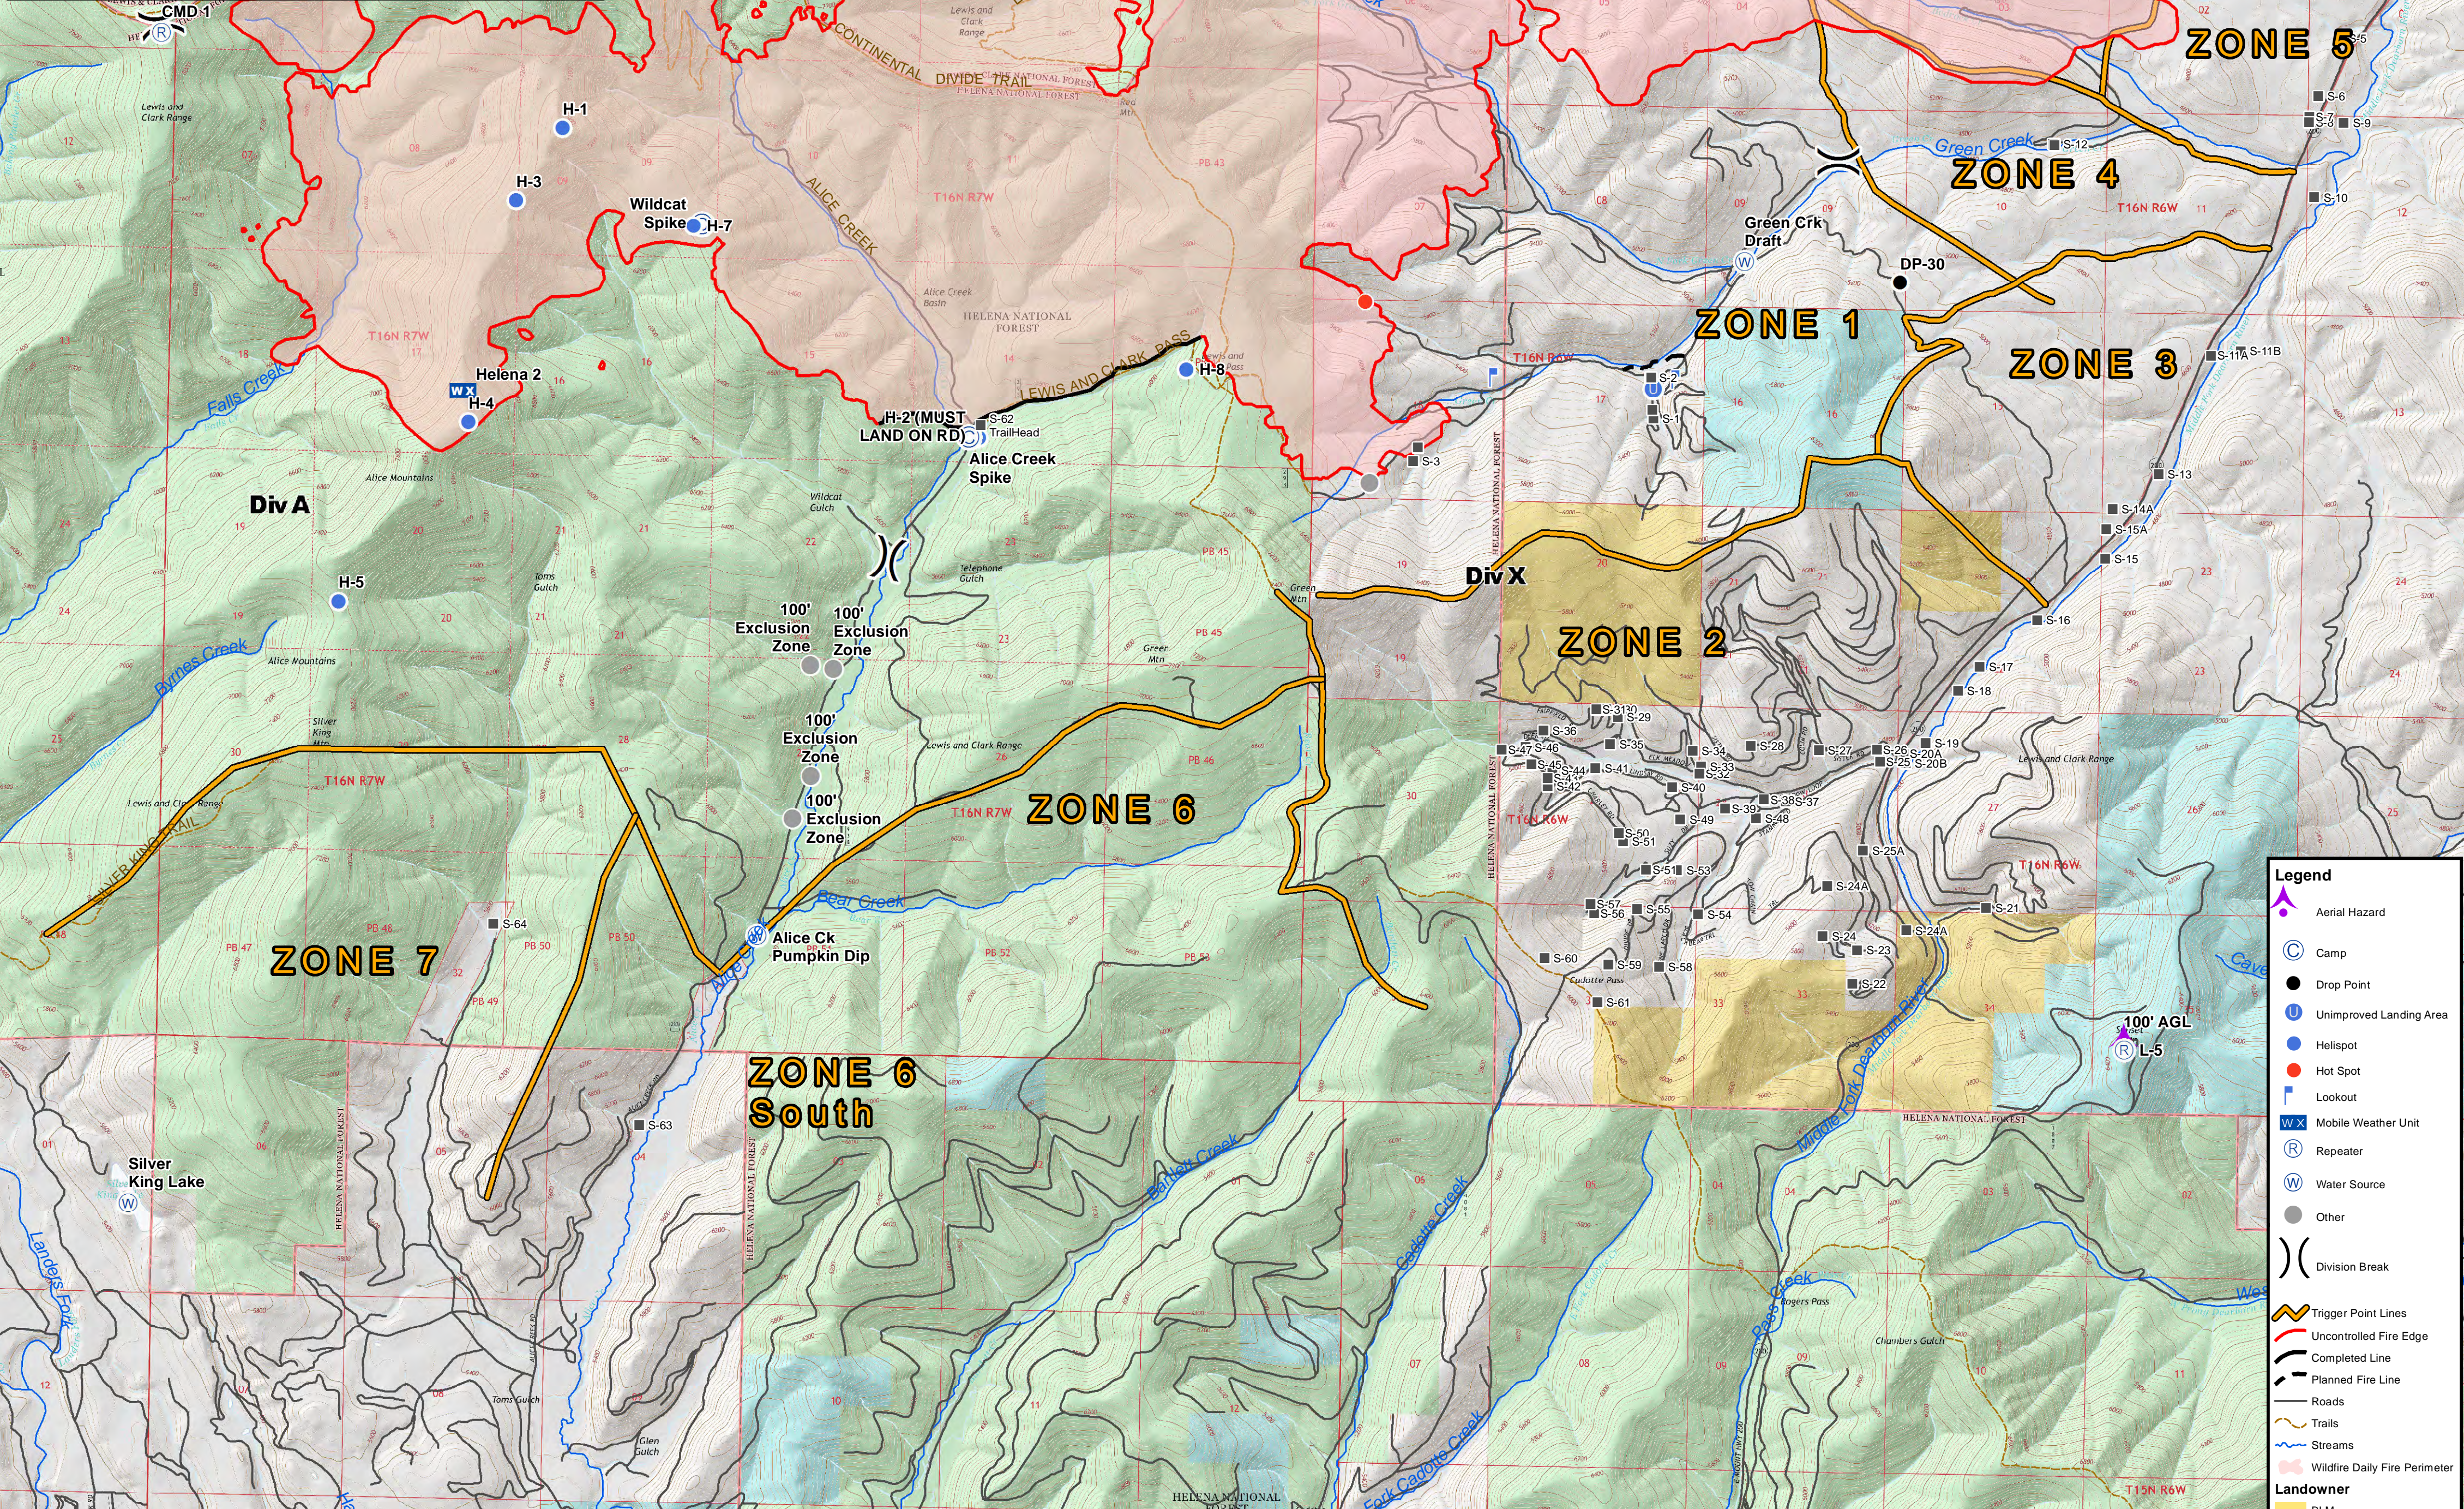

**STRUCTURES S.**

# Alice Creek

MTHLF-000179  
 9/3/2017  
 11,593 acres  
 NAD 83 UTM 12N

**Team 5**

**Legend**

- Aerial Hazard
- Camp
- Drop Point
- Unimproved Landing Area
- Helispot
- Hot Spot
- Lookout
- Mobile Weather Unit
- Repeater
- Water Source
- Other
- Division Break
- Trigger Point Lines
- Uncontrolled Fire Edge
- Completed Line
- Planned Fire Line
- Roads
- Trails
- Streams
- Wildfire Daily Fire Perimeter

**Landowner**

- BLM
- FS
- PVT
- ST

GB Team 5  
 9/3/2017  
 08:16 Hours

0 1 2 Miles