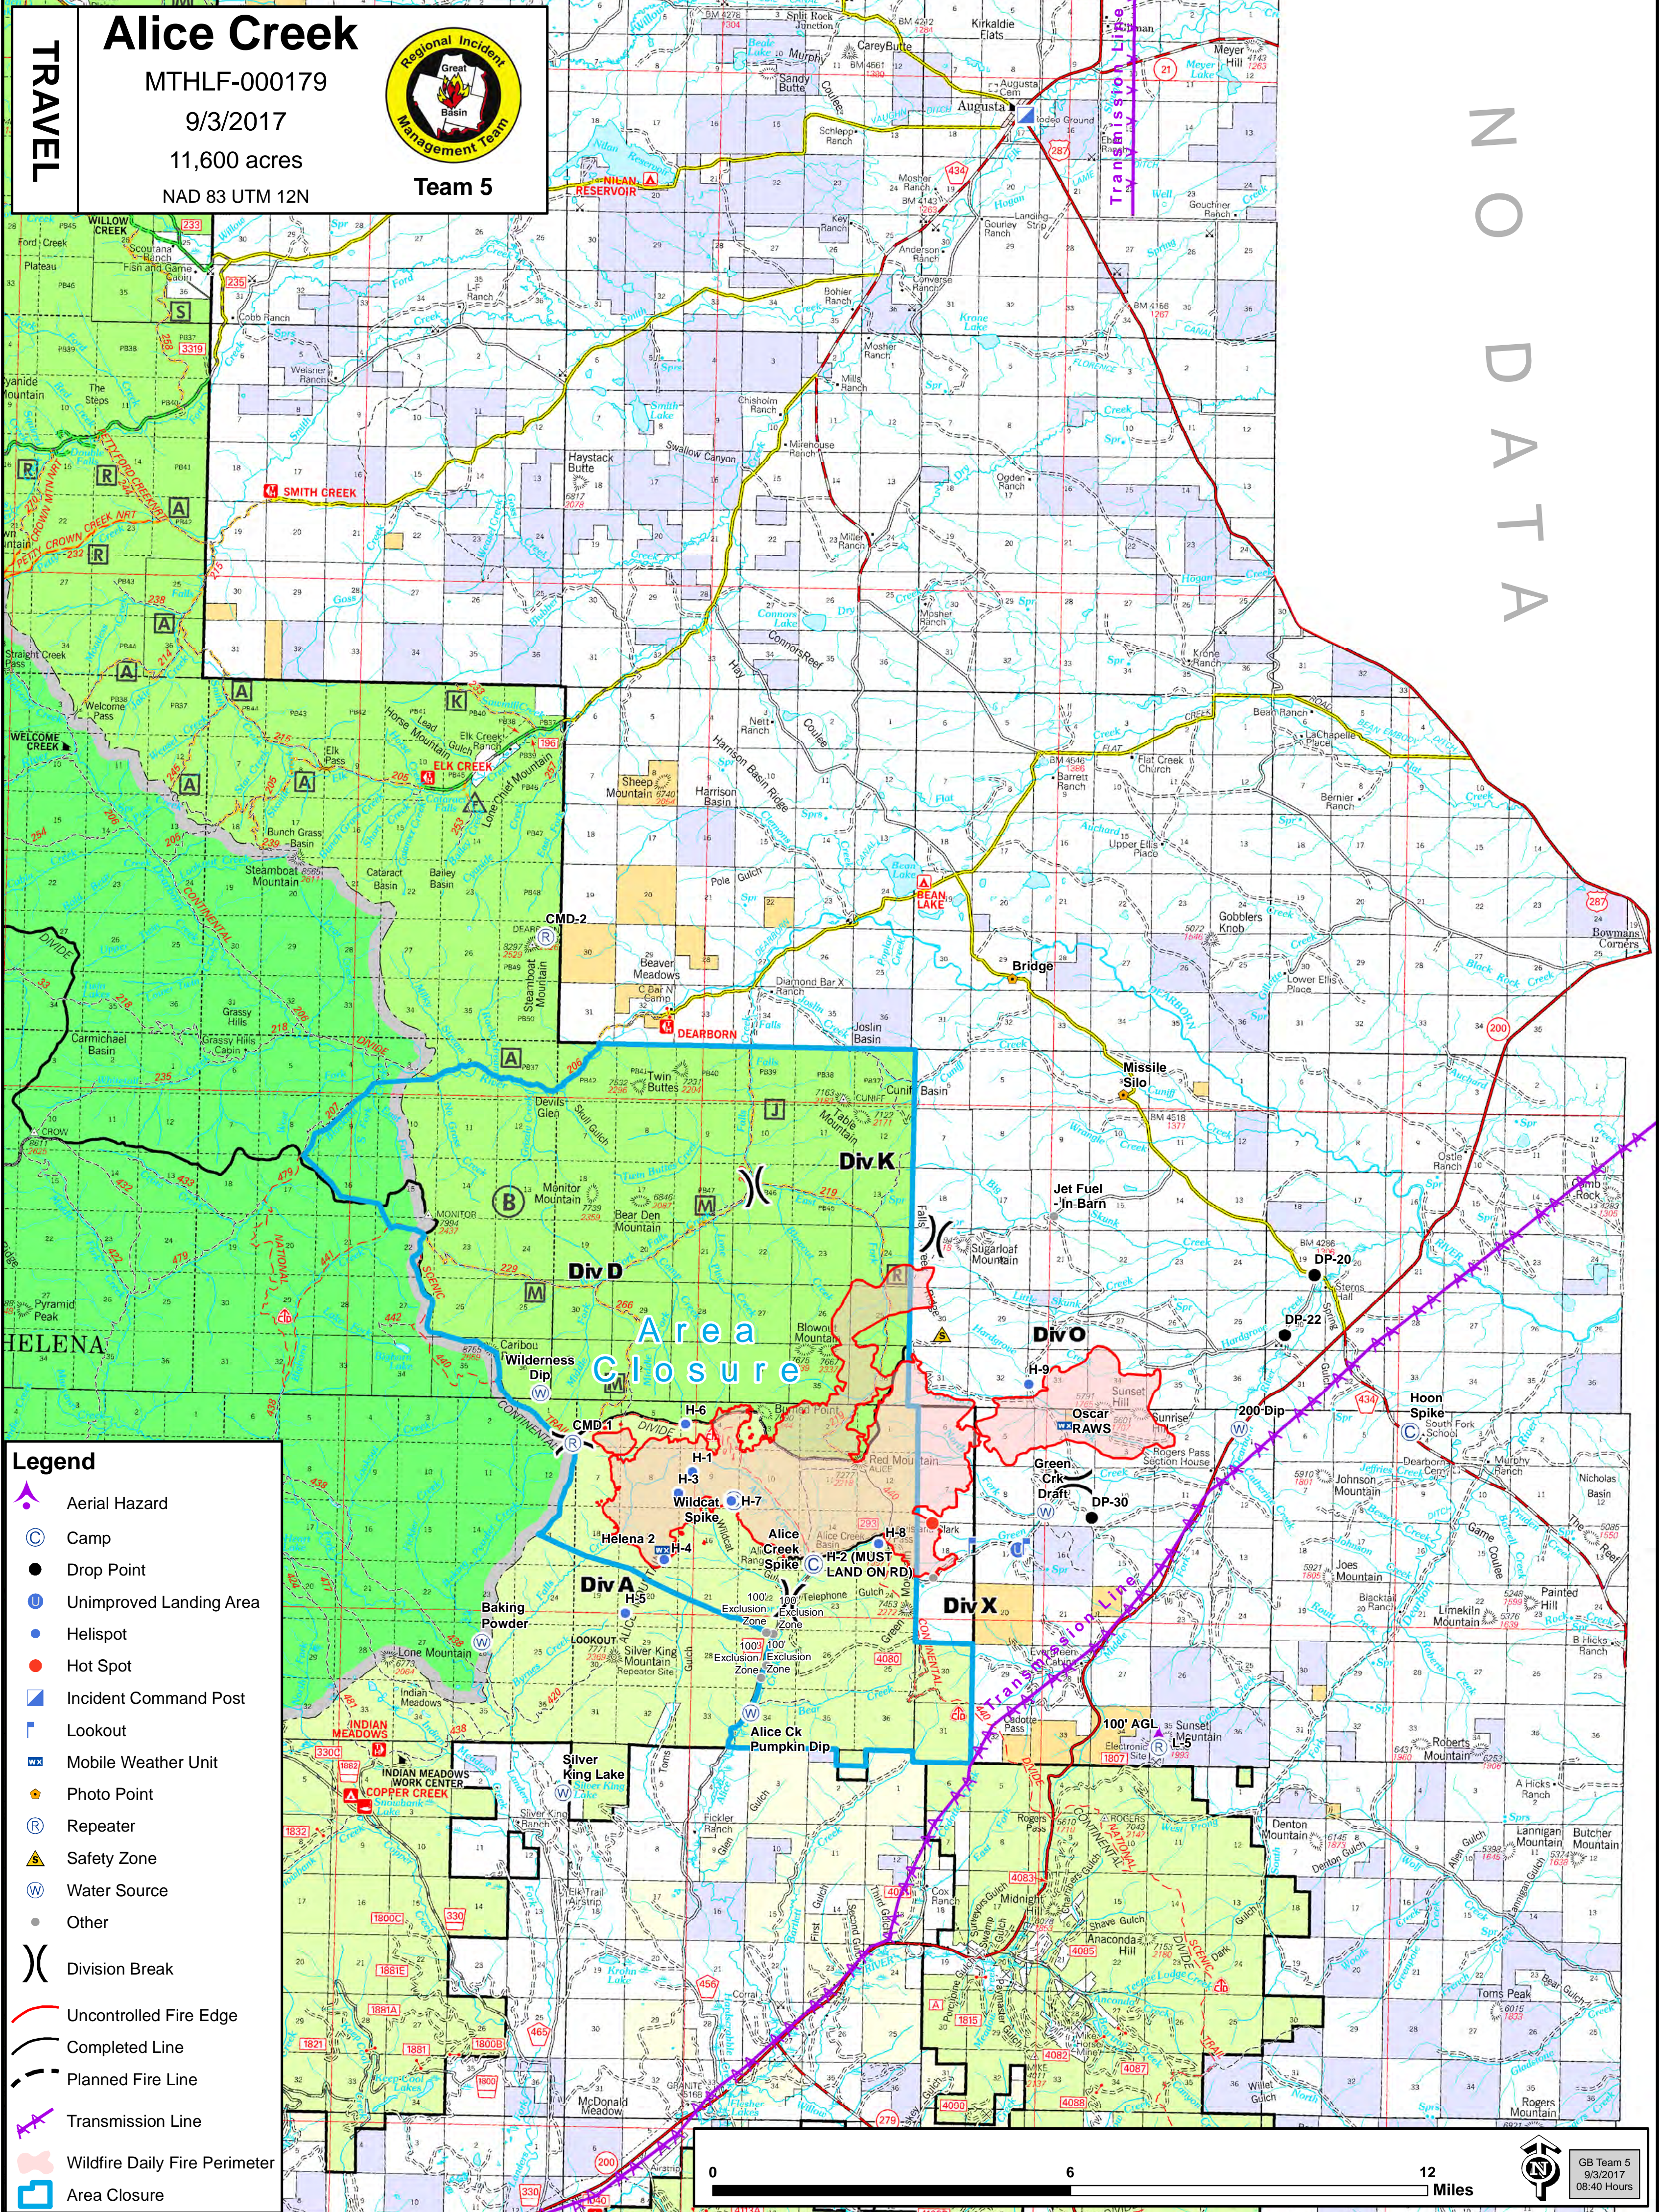

# Alice Creek

MTHLF-000179

9/3/2017

11,600 acres

NAD 83 UTM 12N

Team 5

N  
O  
D  
A  
T  
A

**Legend**

- Aerial Hazard
- Camp
- Drop Point
- Unimproved Landing Area
- Helispot
- Hot Spot
- Incident Command Post
- Lookout
- Mobile Weather Unit
- Photo Point
- Repeater
- Safety Zone
- Water Source
- Other
- Division Break
- Uncontrolled Fire Edge
- Completed Line
- Planned Fire Line
- Transmission Line
- Wildfire Daily Fire Perimeter
- Area Closure

0 6 12 Miles

GB Team 5  
9/3/2017  
08:40 Hours