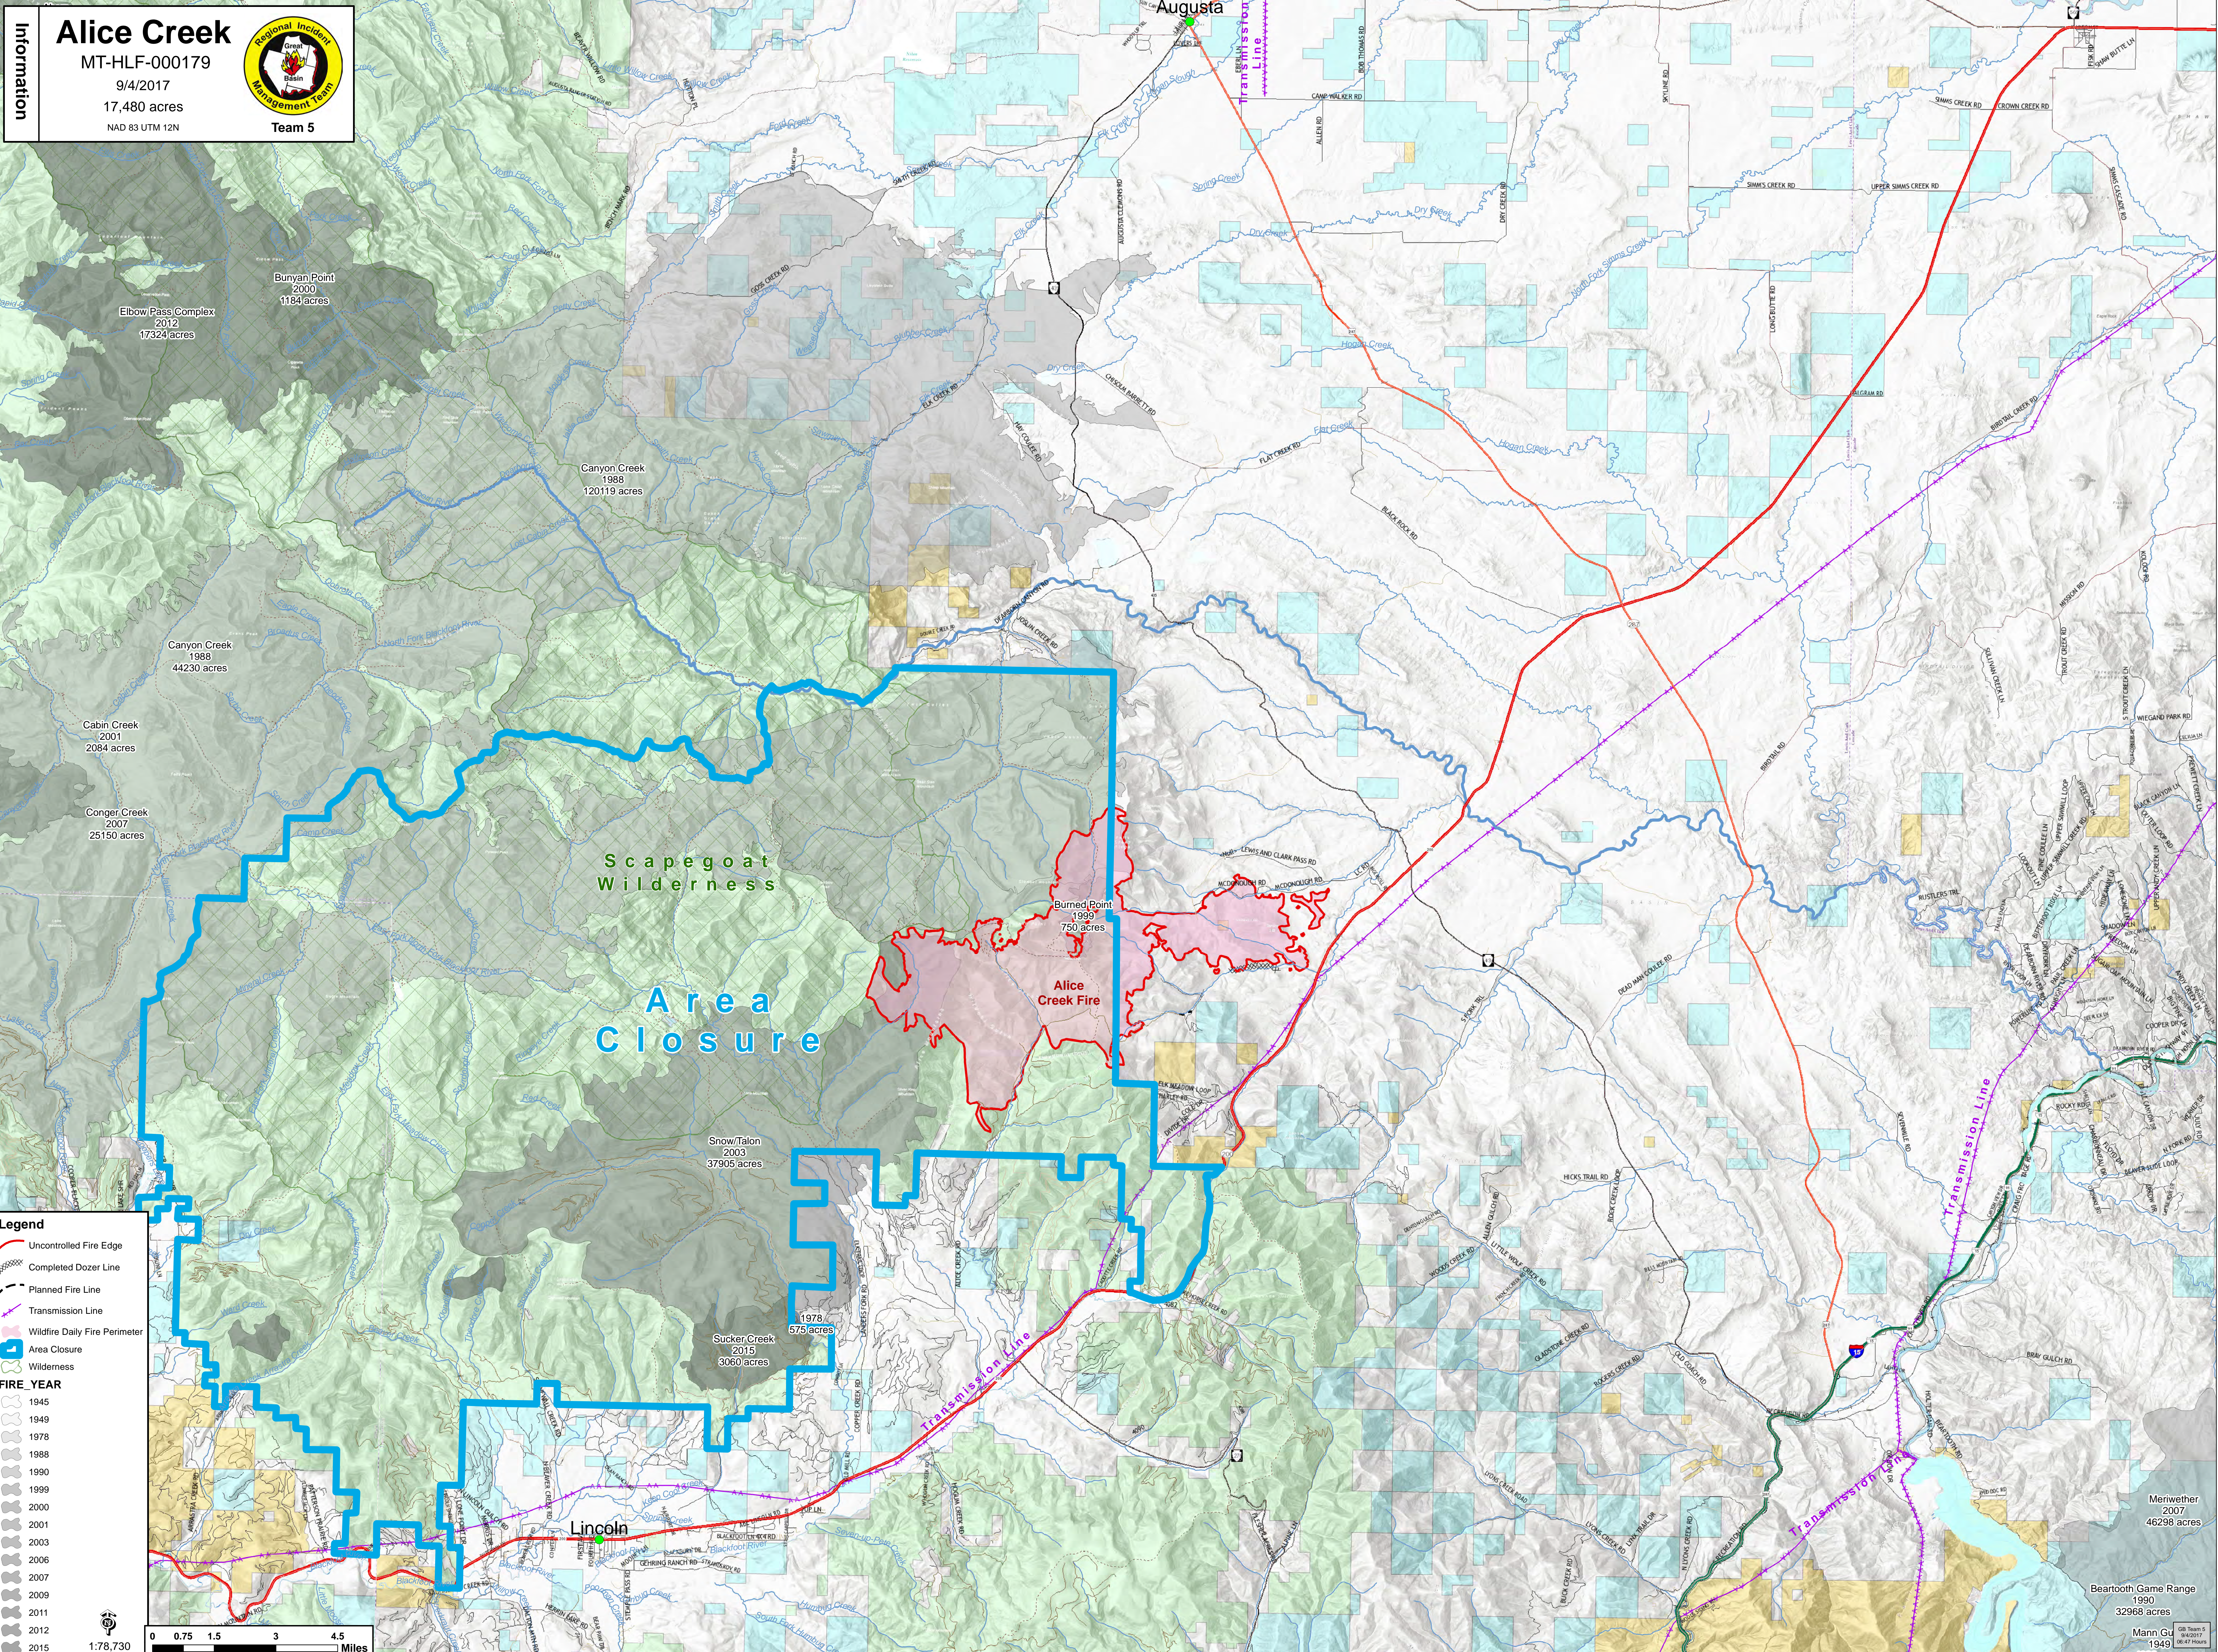

**Information**

**Alice Creek**  
MT-HLF-000179

9/4/2017  
17,480 acres  
NAD 83 UTM 12N

**Team 5**

**Legend**

- Uncontrolled Fire Edge
- Completed Dozer Line
- Planned Fire Line
- Transmission Line
- Wildfire Daily Fire Perimeter
- Area Closure
- Wilderness

**FIRE\_YEAR**

- 1945
- 1949
- 1978
- 1988
- 1990
- 1999
- 2000
- 2001
- 2003
- 2006
- 2007
- 2009
- 2011
- 2012
- 2015

Scale: 1:78,730

0 0.75 1.5 3 4.5 Miles

Bunyan Point  
2000  
1184 acres

Elbow Pass Complex  
2012  
17324 acres

Canyon Creek  
1988  
44230 acres

Cabin Creek  
2001  
2084 acres

Conger Creek  
2007  
25150 acres

Canyon Creek  
1988  
120119 acres

Burned Point  
1999  
750 acres

Alice Creek Fire

Snow/Talon  
2003  
37905 acres

Sucker Creek  
2015  
3060 acres

Meriwether  
2007  
46298 acres

Beartooth Game Range  
1990  
32968 acres

Mann Gu  
1949

9/4/2017 06:47 Hours