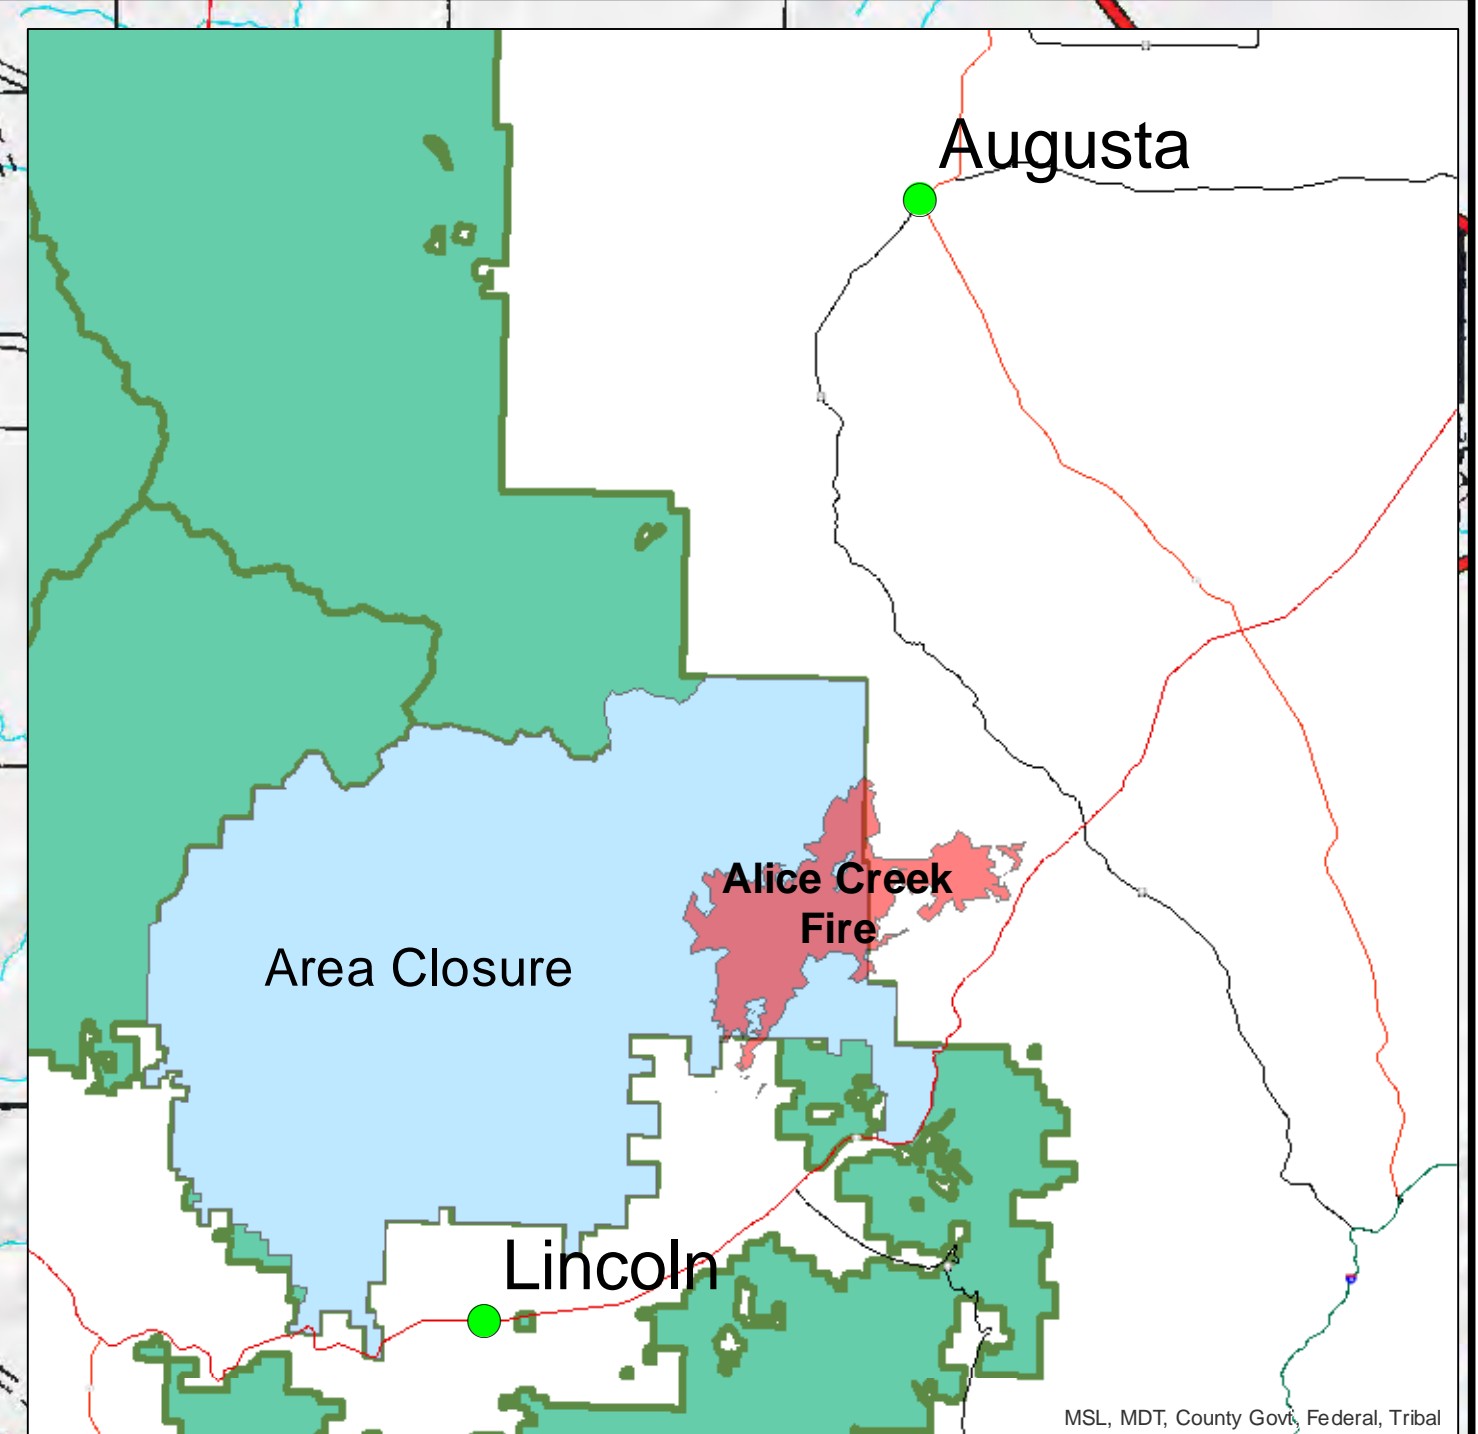

Information

Alice Creek

MT-HLF-000179

9/5/2017
21,393 acres
(as of 9/5 00:25)
NAD 83 UTM 12N

Team 5

Legend

- Uncontrolled Fire Edge
- Completed Dozer Line
- Proposed Dozer Line
- Planned Fire Line
- Transmission Line
- Wildfire Daily Fire Perimeter
- Wilderness

FIRE YEAR

- 1978
- 1988
- 1999
- 2003
- 2015

Scale: 1:36,000

0 0.35 0.7 1.4 2.1 Miles

08 Team 5
09:45 Hours