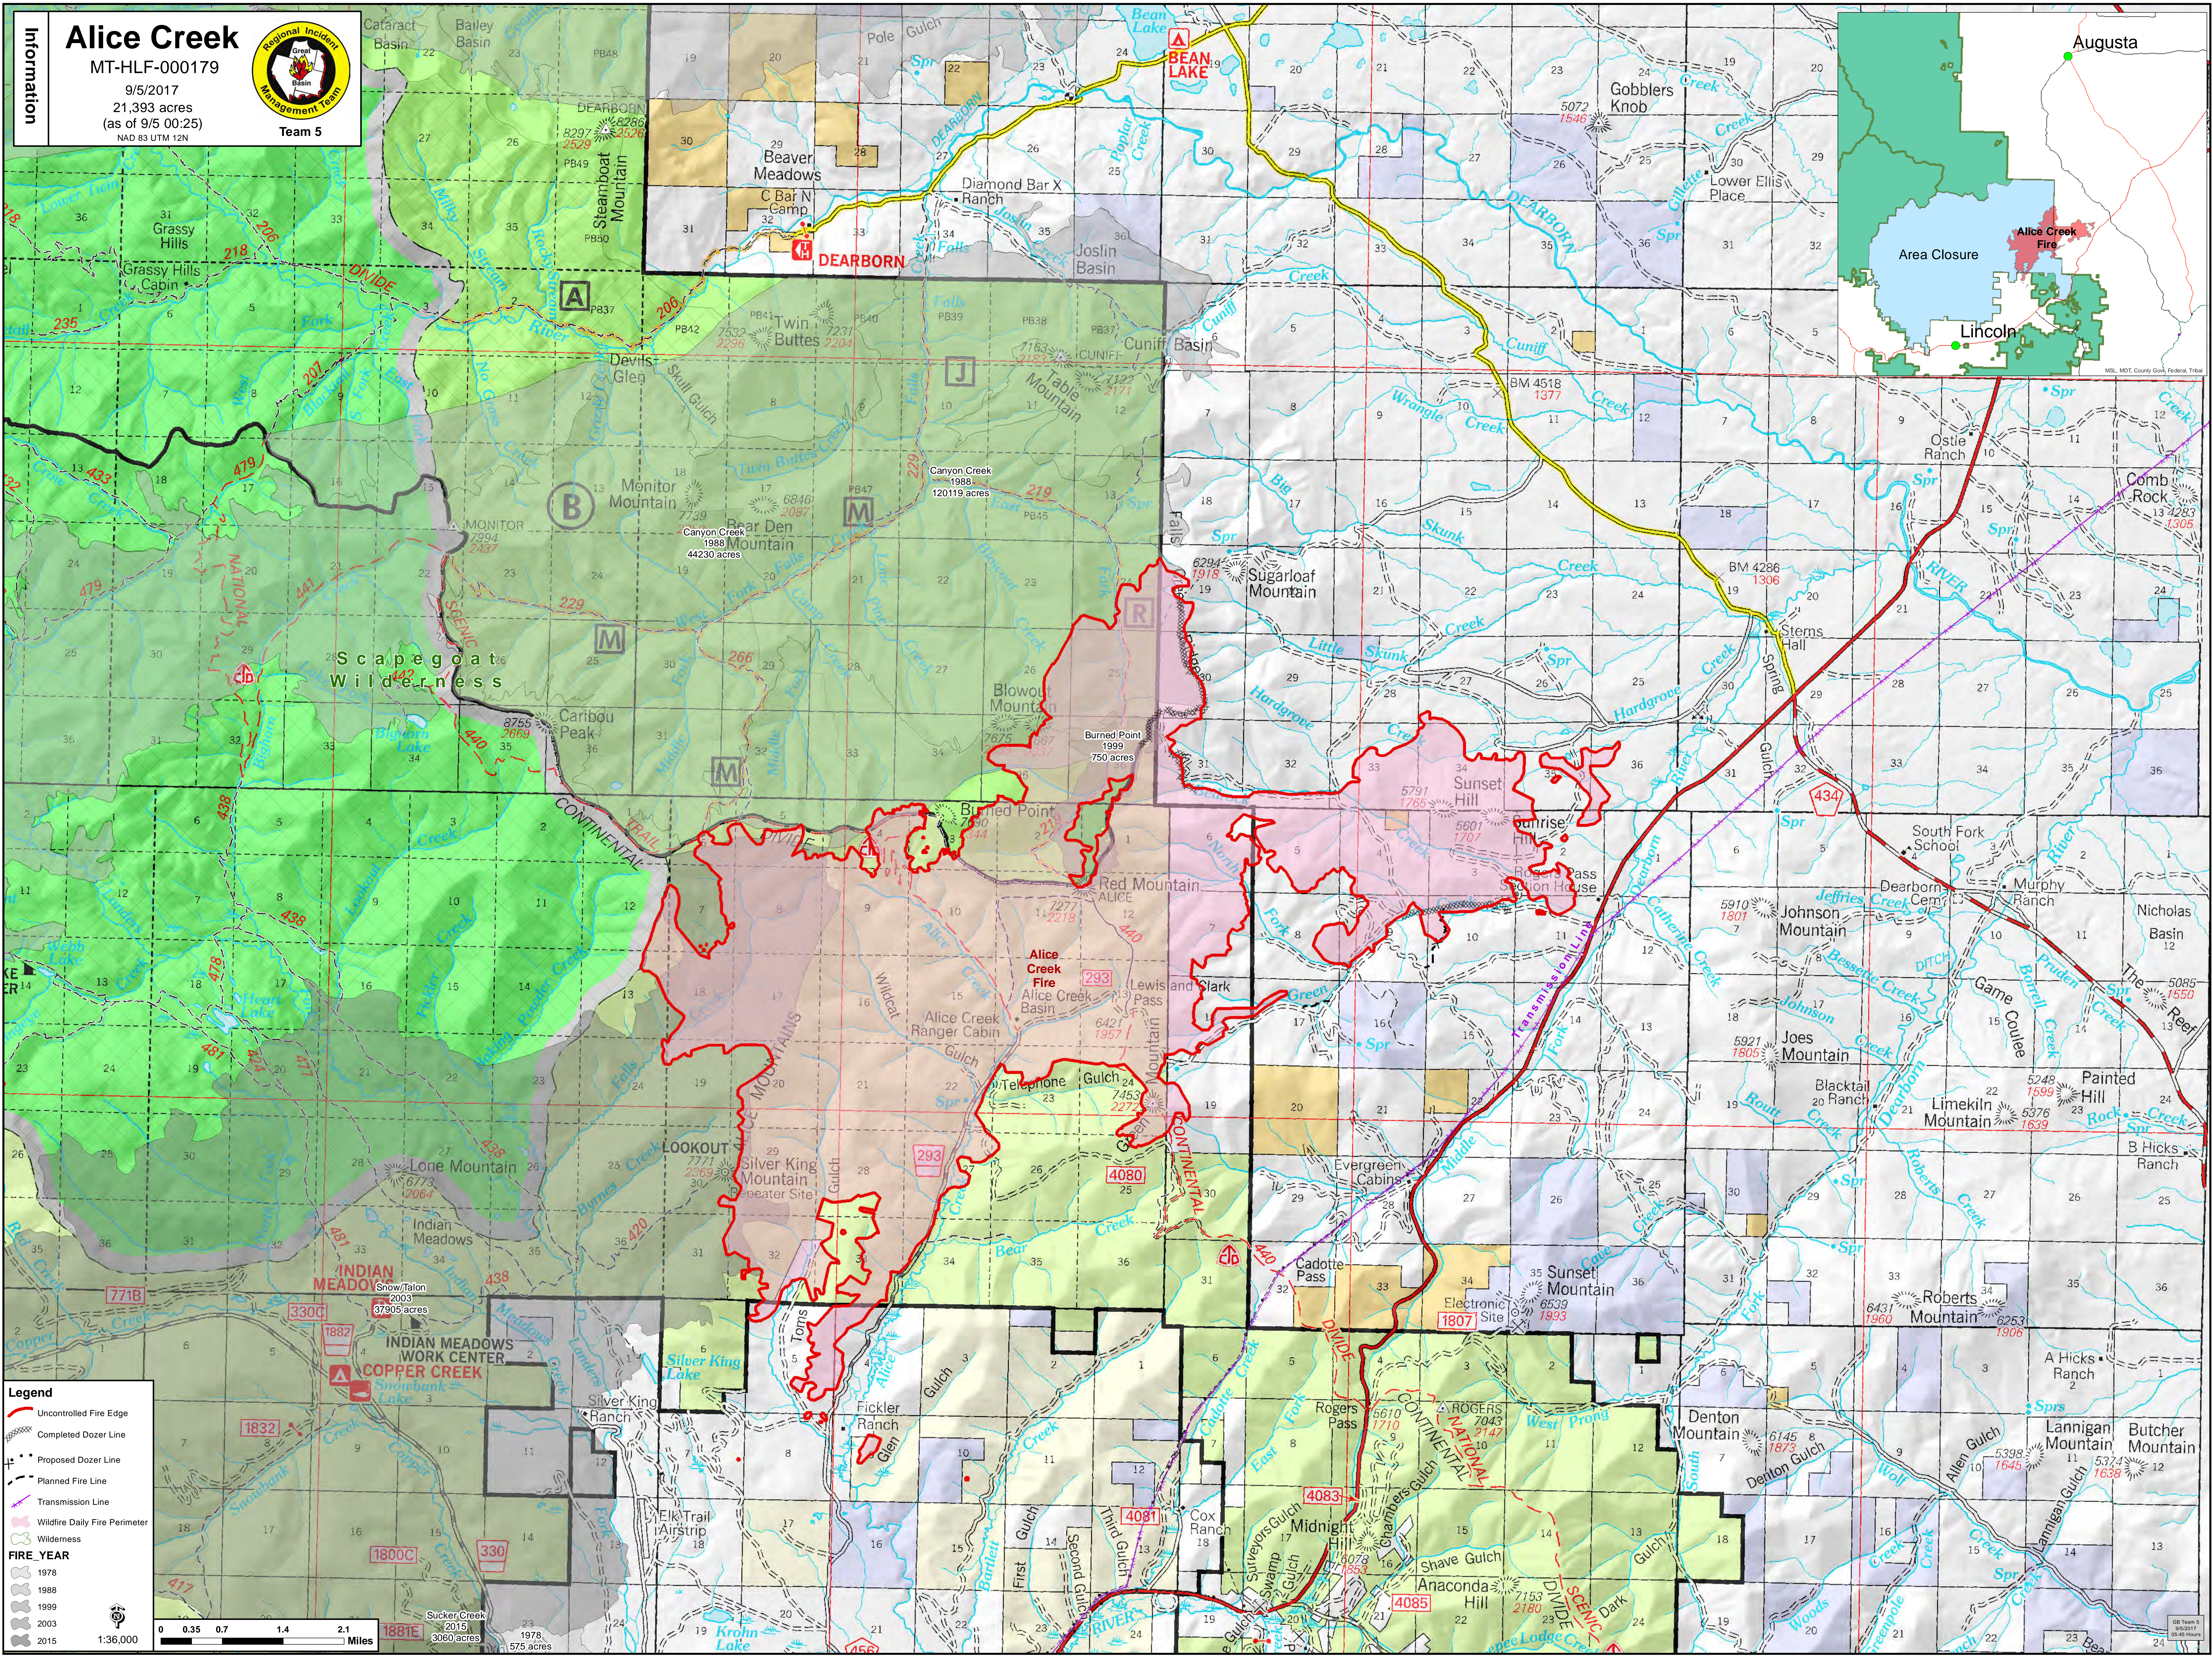

Information

Alice Creek

MT-HLF-000179

9/5/2017
21,393 acres
(as of 9/5 00:25)
NAD 83 UTM 12N

Team 5

Legend

- Uncontrolled Fire Edge
- Completed Dozer Line
- Proposed Dozer Line
- Planned Fire Line
- Transmission Line
- Wildfire Daily Fire Perimeter
- Wilderness

FIRE YEAR

- 1978
- 1988
- 1999
- 2003
- 2015

Scale: 1:36,000

0 0.35 0.7 1.4 2.1 Miles

08 Team 5
09:45 Hours