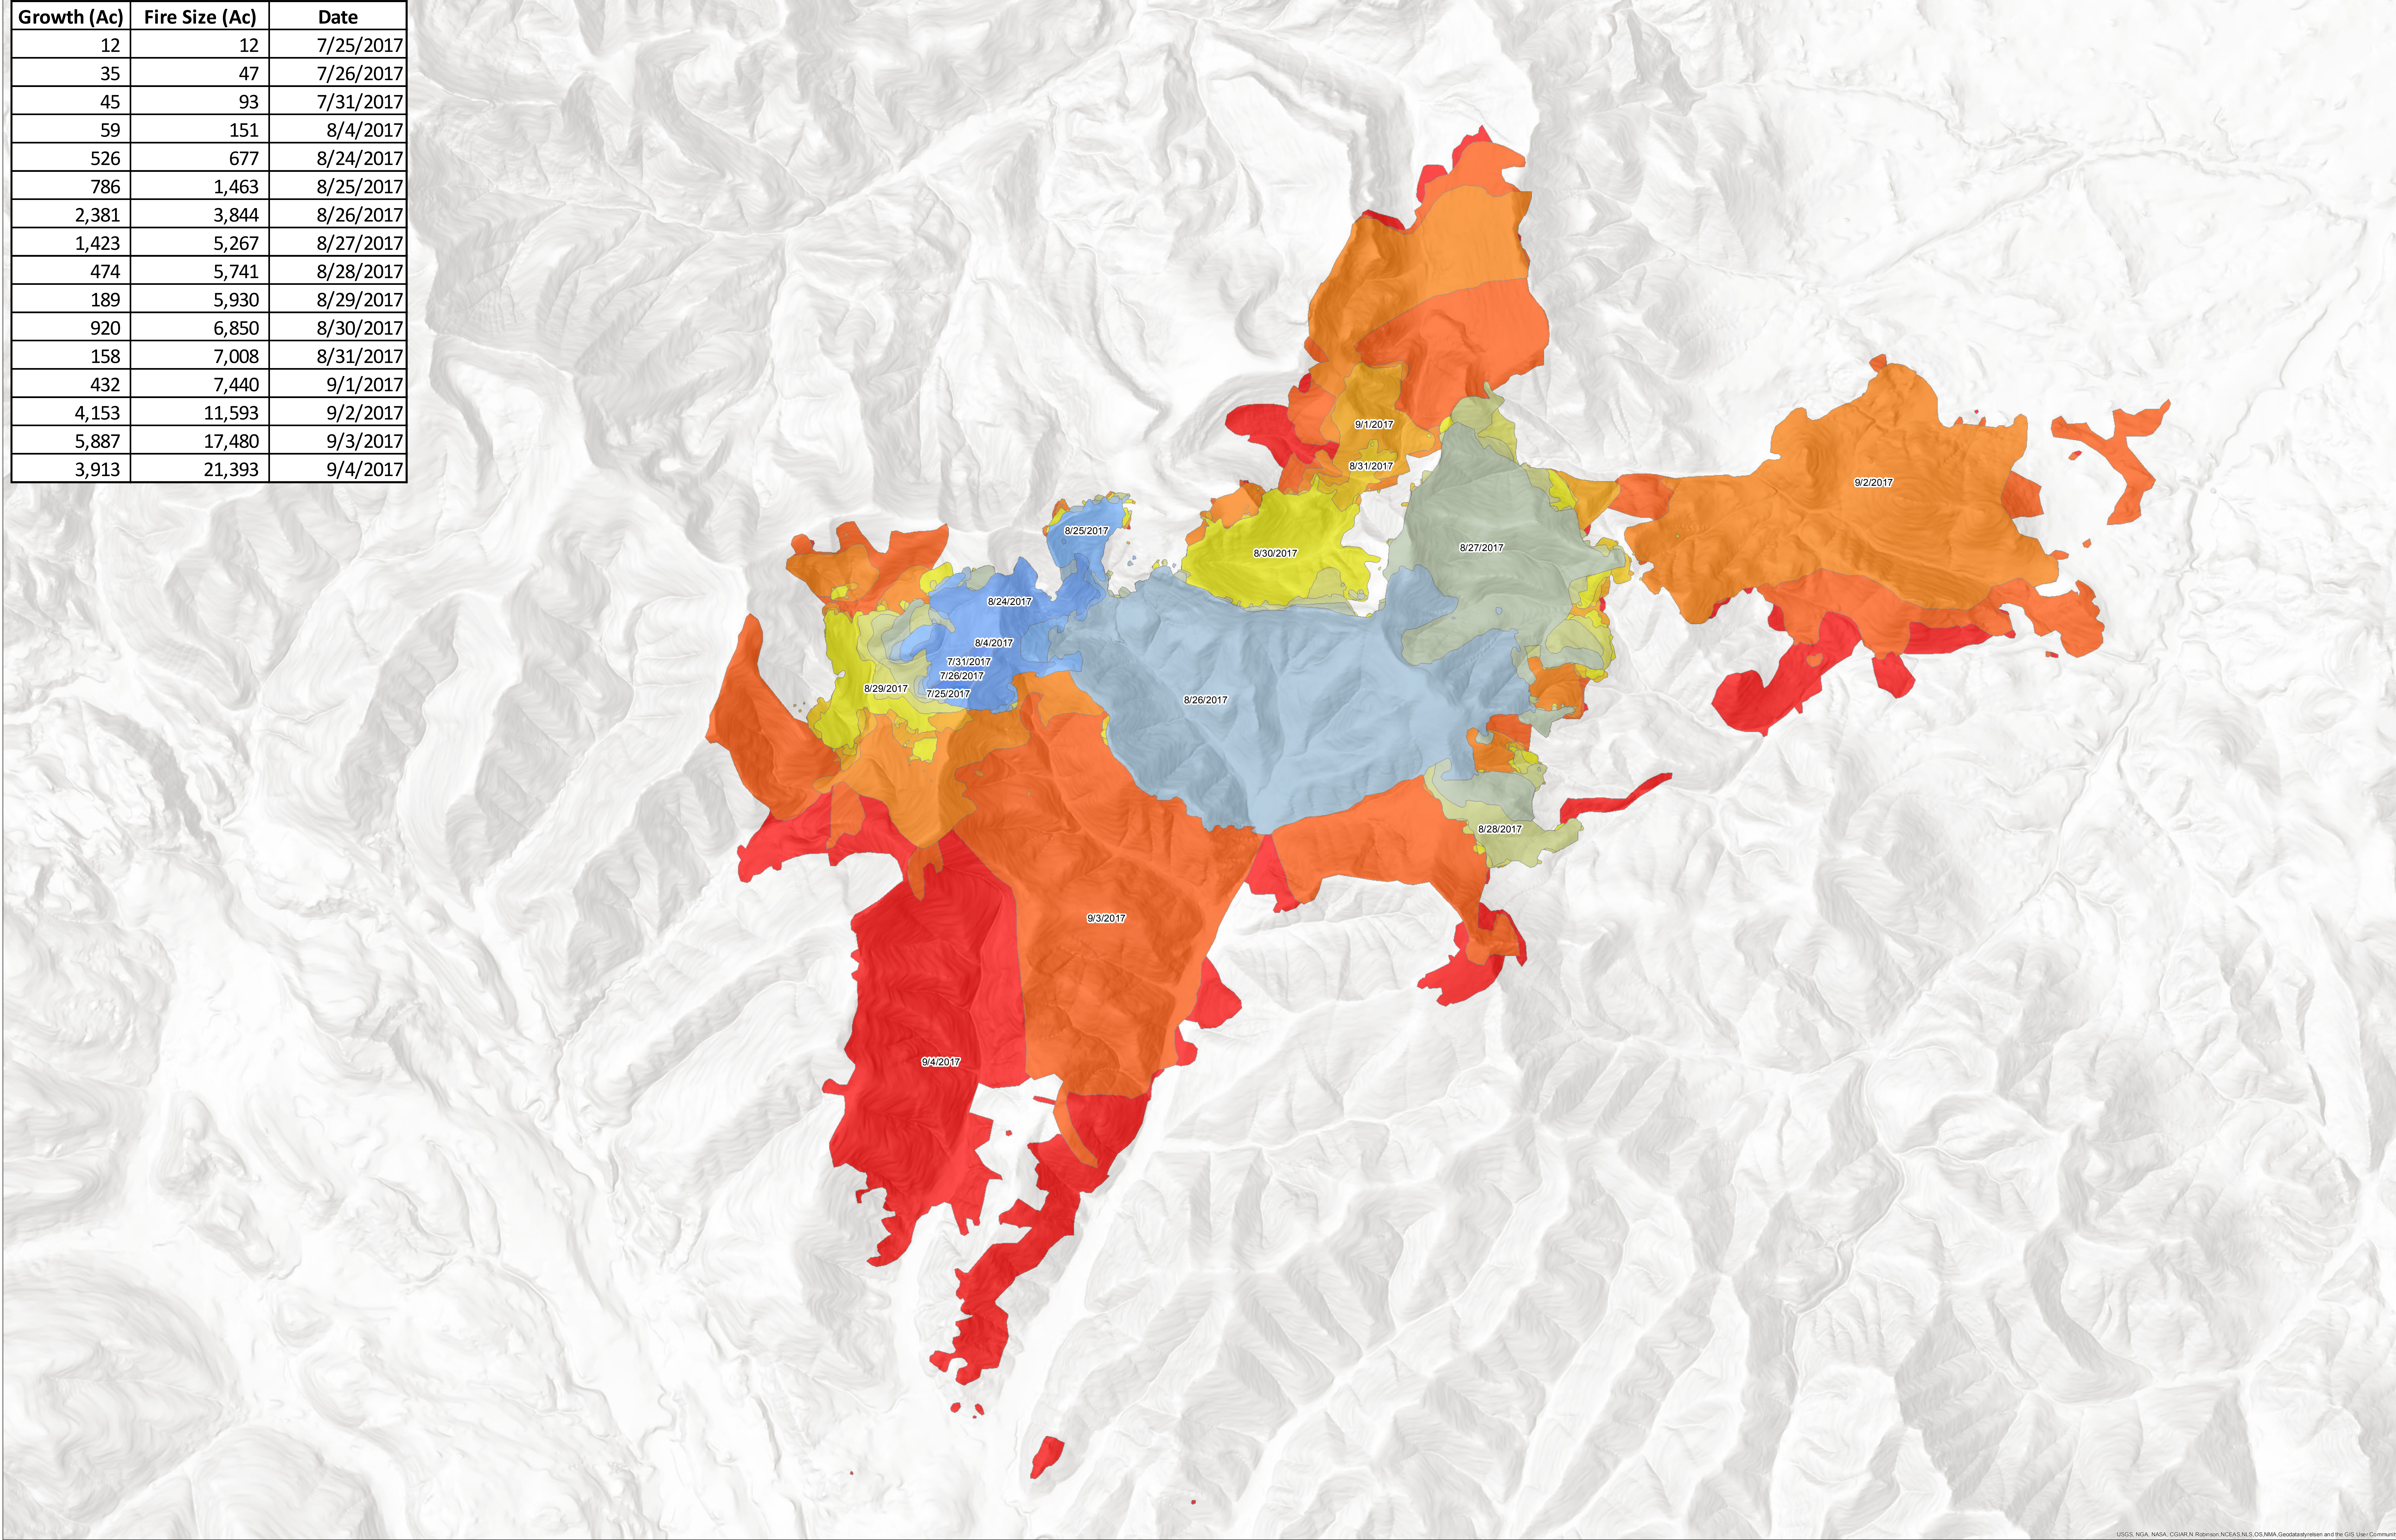

Growth (Ac)	Fire Size (Ac)	Date
12	12	7/25/2017
35	47	7/26/2017
45	93	7/31/2017
59	151	8/4/2017
526	677	8/24/2017
786	1,463	8/25/2017
2,381	3,844	8/26/2017
1,423	5,267	8/27/2017
474	5,741	8/28/2017
189	5,930	8/29/2017
920	6,850	8/30/2017
158	7,008	8/31/2017
432	7,440	9/1/2017
4,153	11,593	9/2/2017
5,887	17,480	9/3/2017
3,913	21,393	9/4/2017

Alice Creek Progression

9/5/2017