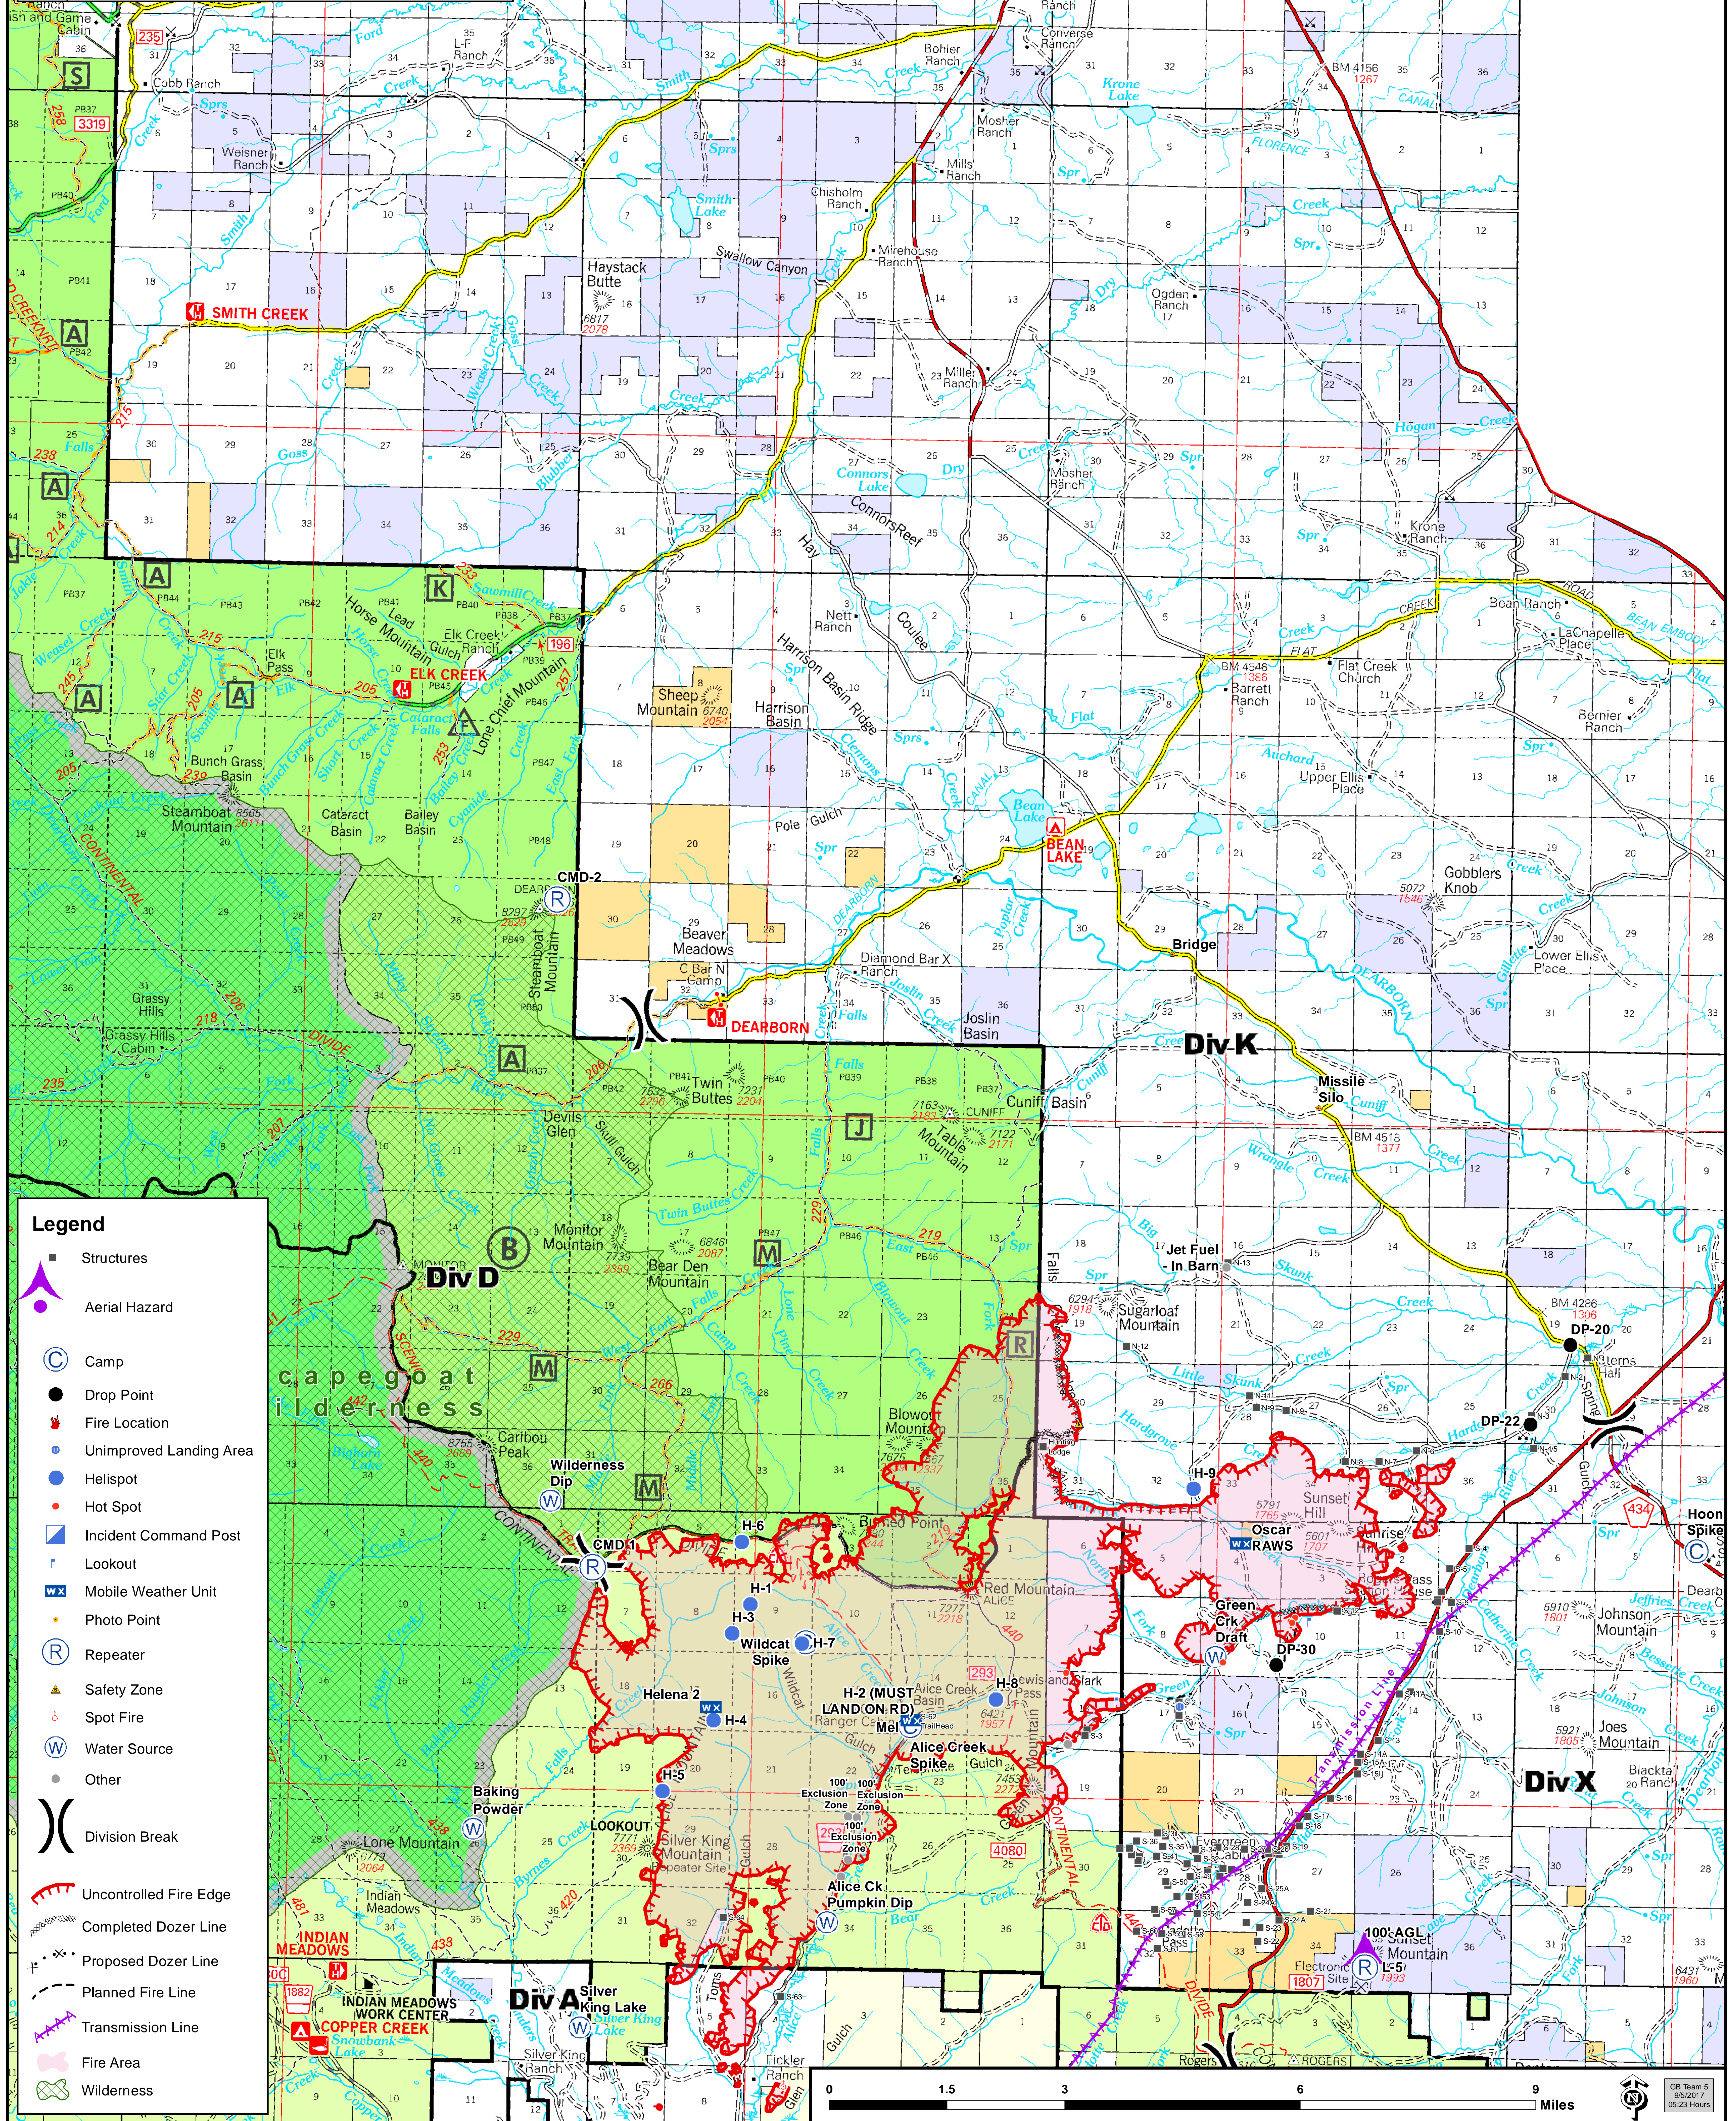

Alice Creek

MTHLF-000179

9/5/2017

21,393 acres

NAD 83 UTM 12N

Team 5

Legend

- Structures
- ▲ Aerial Hazard
- ⊙ Camp
- Drop Point
- 🔥 Fire Location
- ⬢ Unimproved Landing Area
- ⬢ Helispot
- Hot Spot
- 🏠 Incident Command Post
- 🔍 Lookout
- 📶 Mobile Weather Unit
- 📷 Photo Point
- Ⓜ Repeater
- ⚠ Safety Zone
- 🔥 Spot Fire
- 🌊 Water Source
- Other
- ⎓ Division Break
- 🔴 Uncontrolled Fire Edge
- 🚧 Completed Dozer Line
- ⋯ Proposed Dozer Line
- ⎓ Planned Fire Line
- 📡 Transmission Line
- 🔴 Fire Area
- 🌲 Wilderness