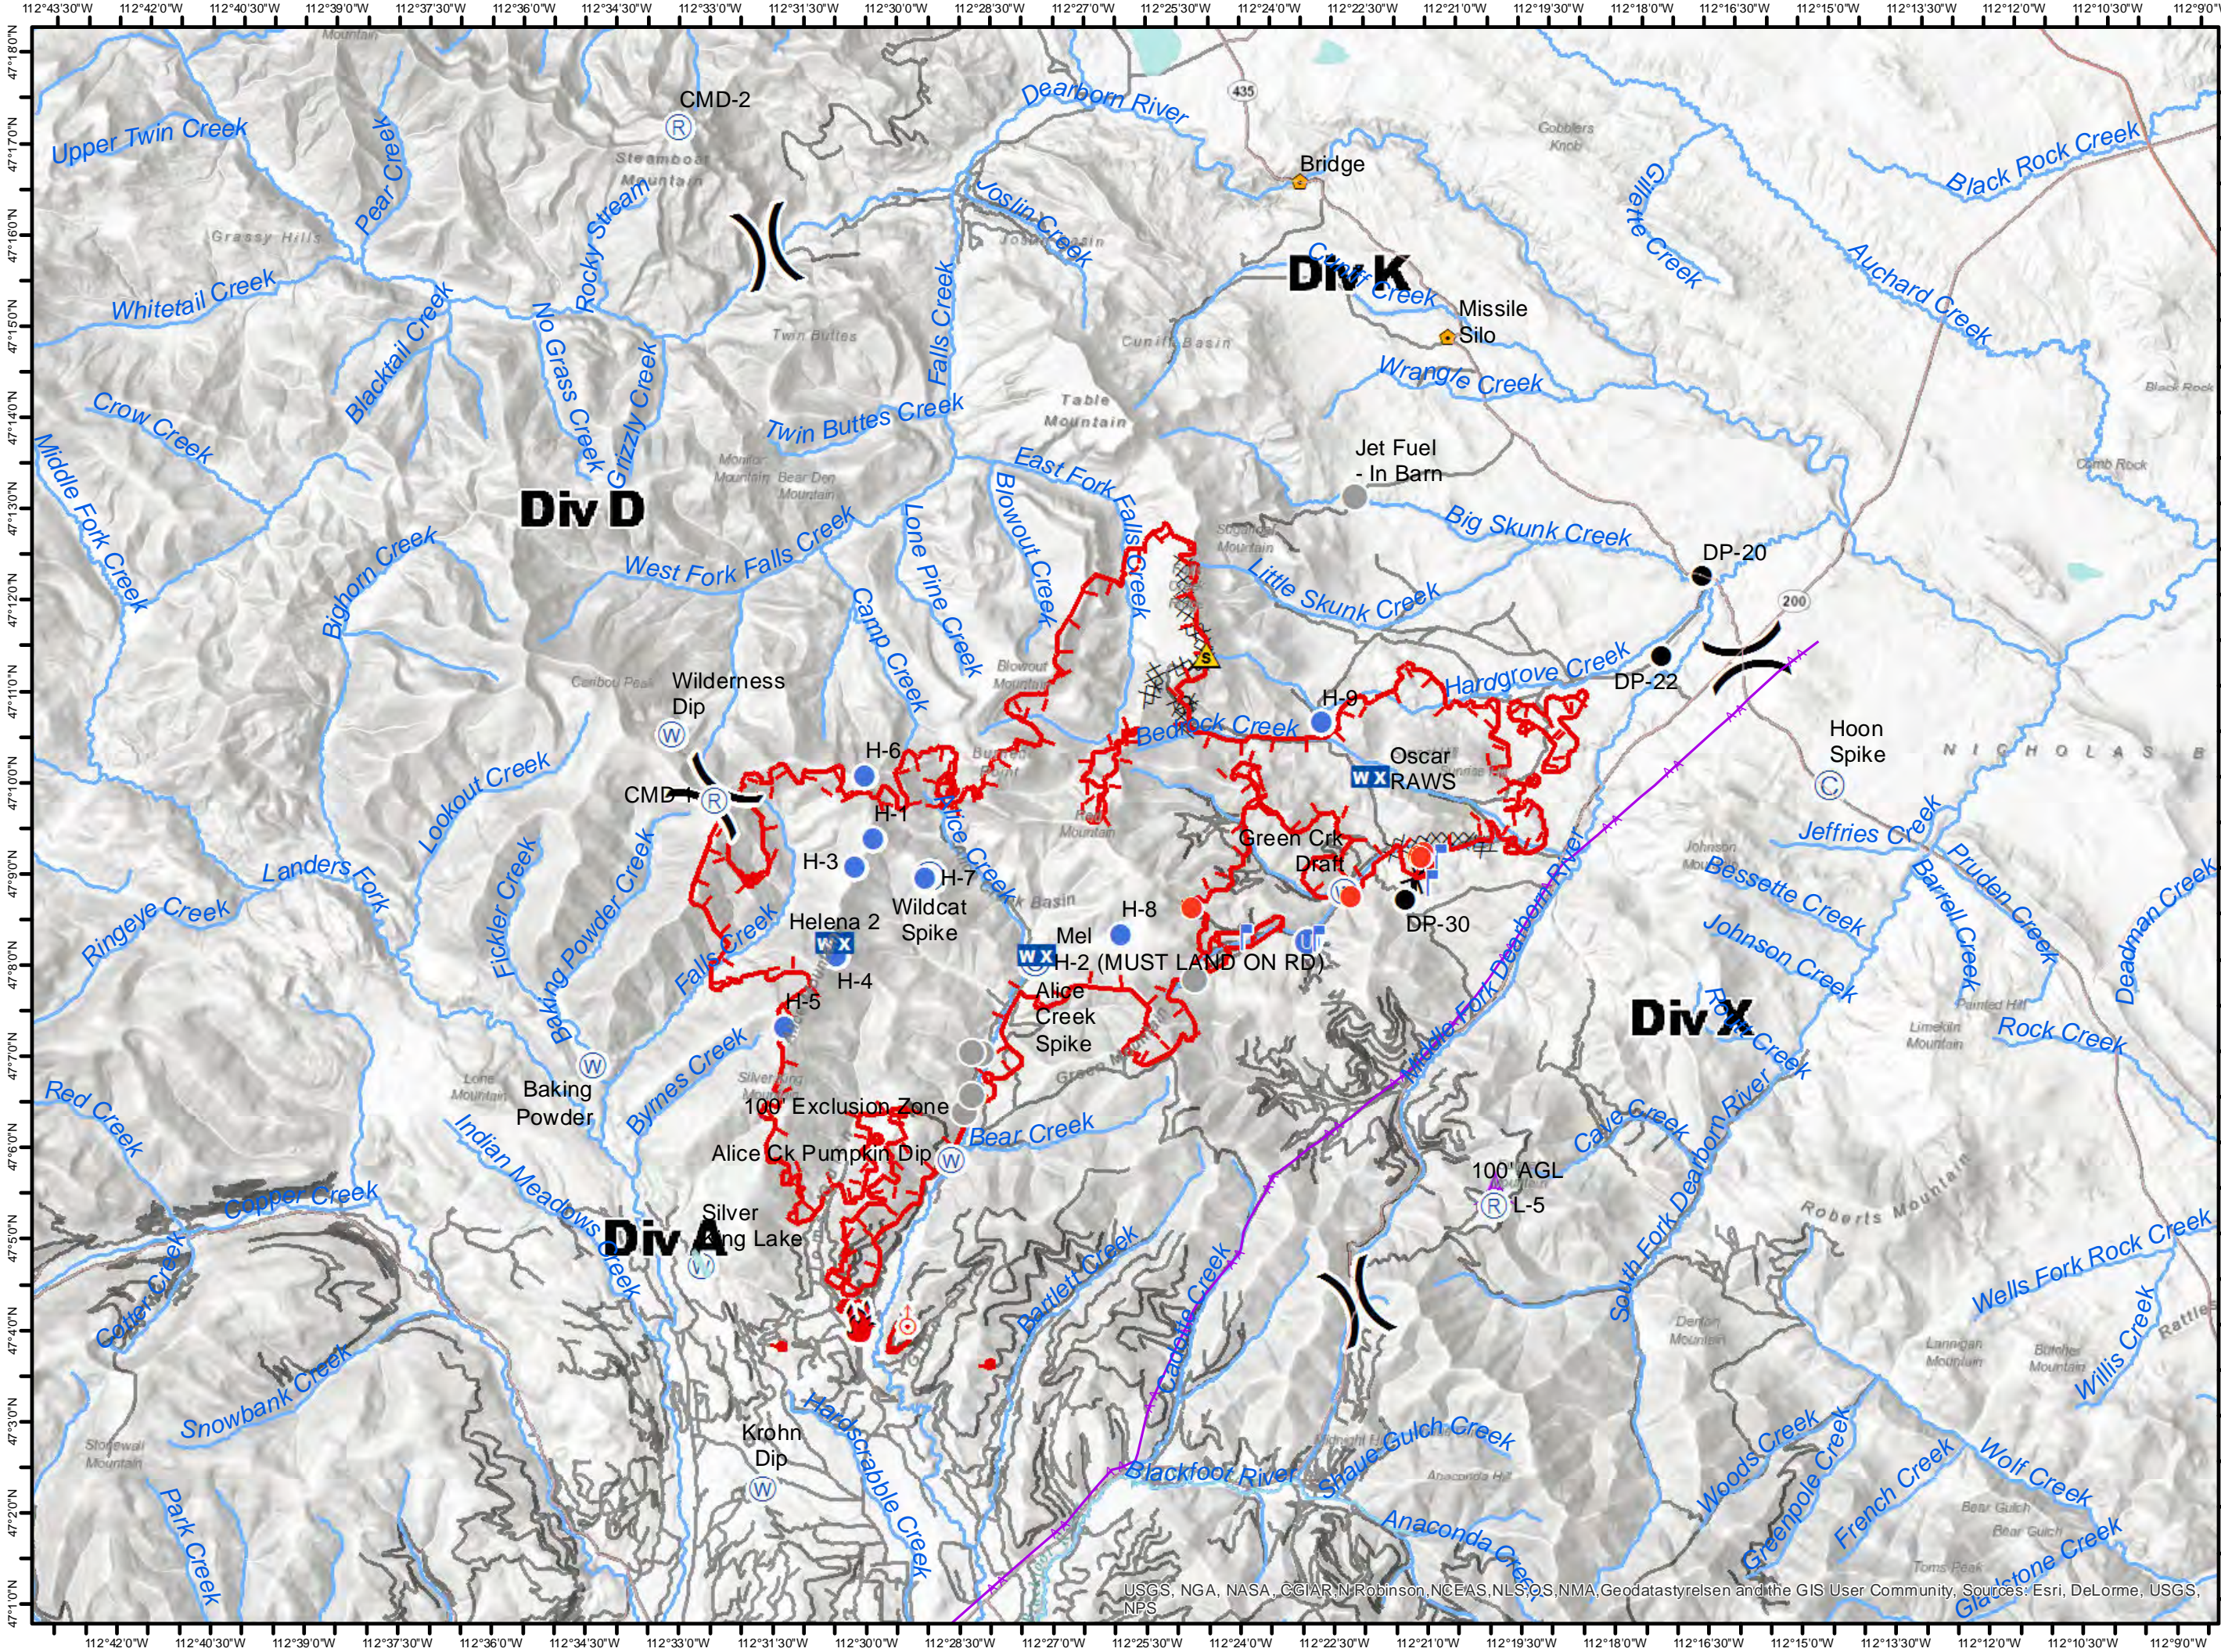

Alice Creek

MT-HLF-0179
IAP
Day 9/05
(Perim from IR
9/05 @ 0025)

- Unchecked File Edge
- Checked File Edge
- Unchecked Draw Line
- Checked Draw Line
- Unchecked File Line
- Checked File Line
- Unchecked Point
- Checked Point
- Fire Location
- Unchecked Landmark
- Unchecked
- Checked
- Unchecked
- Alice Weather Unit
- Alice House
- Unchecked
- Unchecked
- Checked
- Unchecked
- Other
- Unchecked
- Checked

3

Miles

Author: AGK
9/5/2017 5:19:41 AM

USGS, NGA, NASA, CGIAR, Robinson, NCEAS, NLS, OS, NMA, Geodastyrelsen and the GIS User Community, Sources: Esri, DeLorme, USGS, NPS