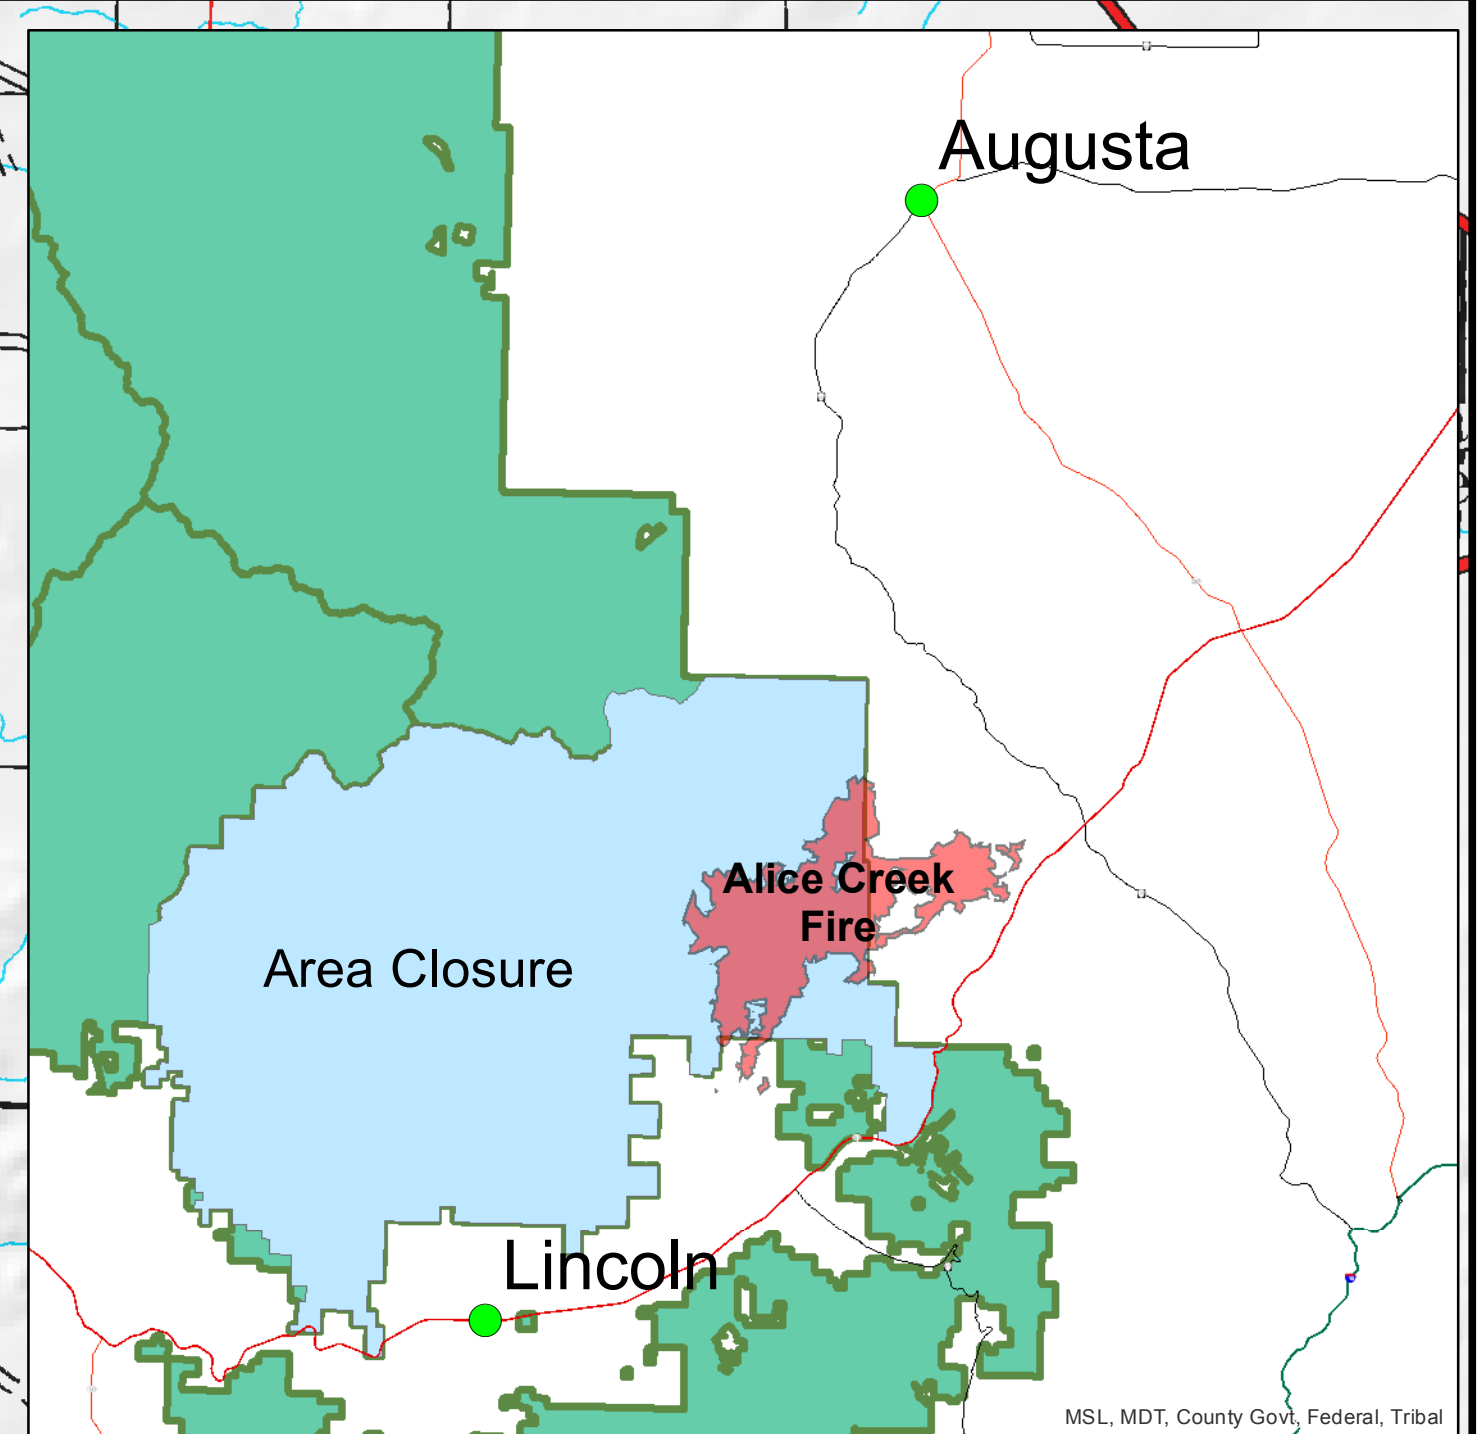

Alice Creek
 MT-HLF-000179
 9/6/2017
 22,149 acres
 (as of 9/5 22:30)
 NAD 83 UTM 12N

Team 5

Legend

- Uncontrolled Fire Edge
- Completed Dozer Line
- Completed Hand Line
- Proposed Dozer Line
- Planned Fire Line
- Other
- Transmission Line
- Wildfire Daily Fire Perimeter
- Wilderness

FIRE_YEAR

- 1978
- 1988
- 1999
- 2003
- 2015

Scale: 1:36,000
 0 0.35 0.7 1.4 2.1 Miles

08 Team 5
 9/6/2017
 07:06 Hours