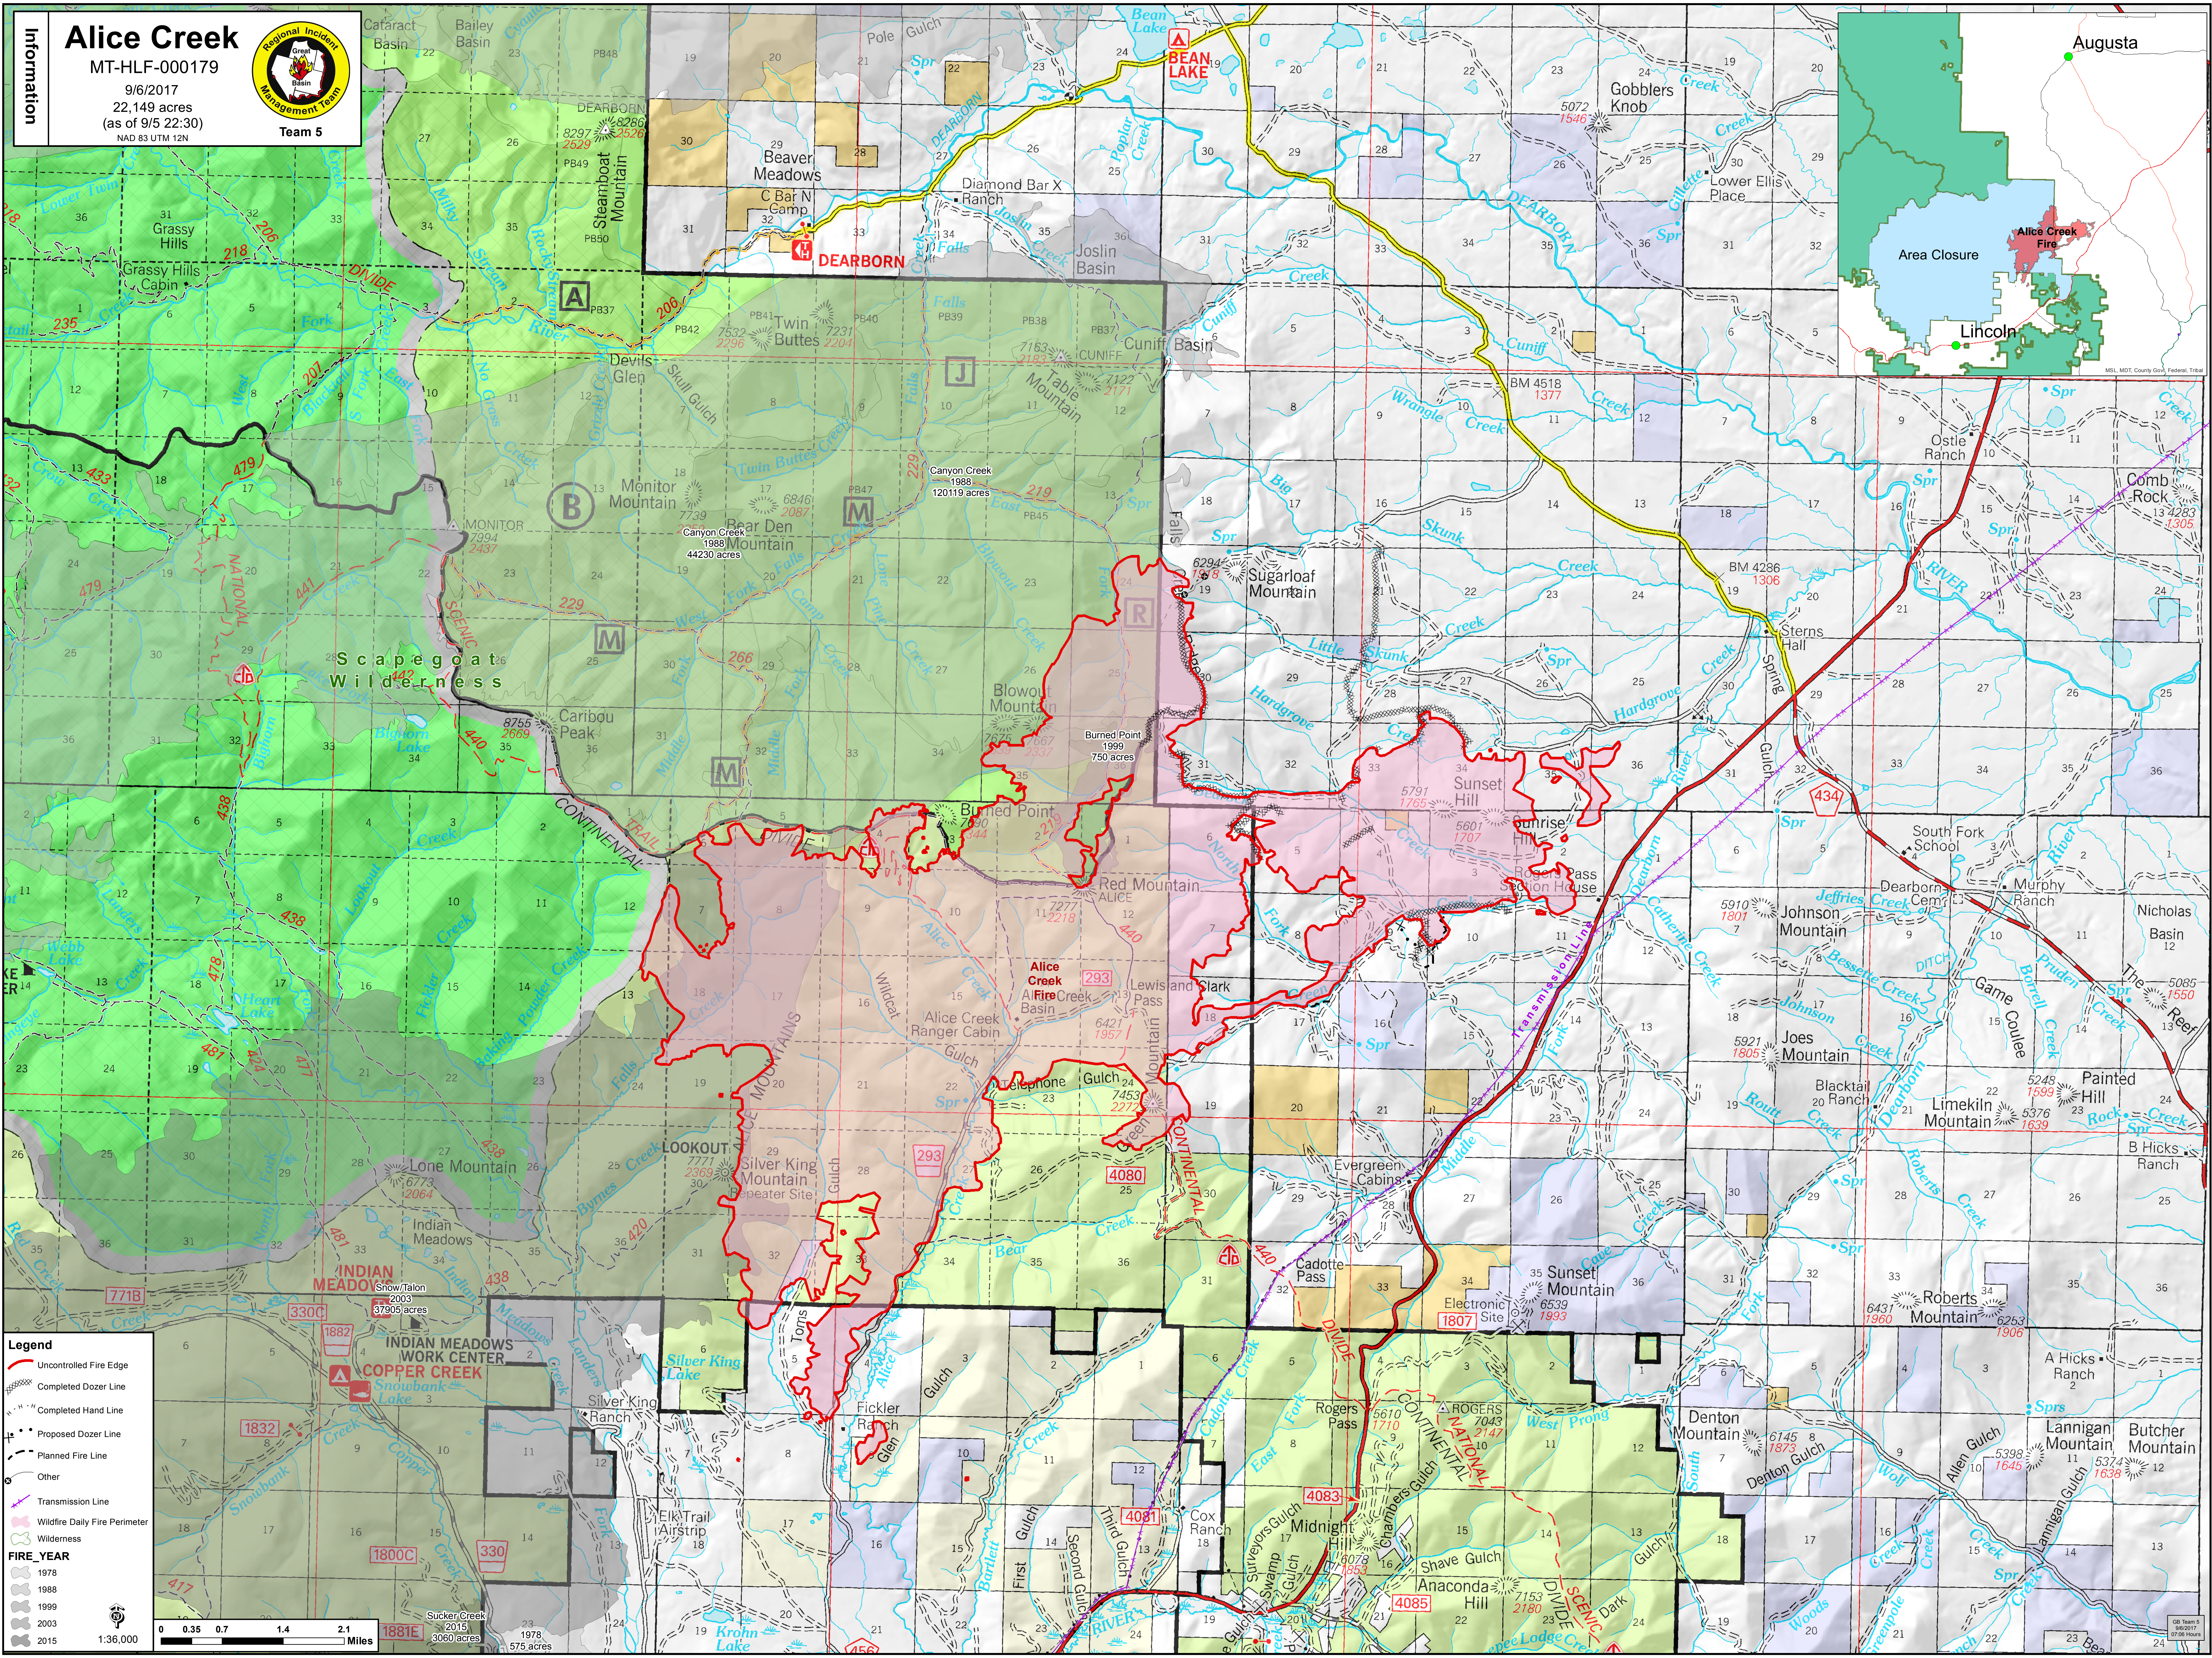

Alice Creek
 MT-HLF-000179
 9/6/2017
 22,149 acres
 (as of 9/5 22:30)
 NAD 83 UTM 12N

Team 5

Legend

- Uncontrolled Fire Edge
- Completed Dozer Line
- Completed Hand Line
- Proposed Dozer Line
- Planned Fire Line
- Other
- Transmission Line
- Wildfire Daily Fire Perimeter
- Wilderness

FIRE_YEAR

- 1978
- 1988
- 1999
- 2003
- 2015

Scale: 1:36,000
 0 0.35 0.7 1.4 2.1 Miles

08 Team 5
 9/6/2017
 07:06 Hours