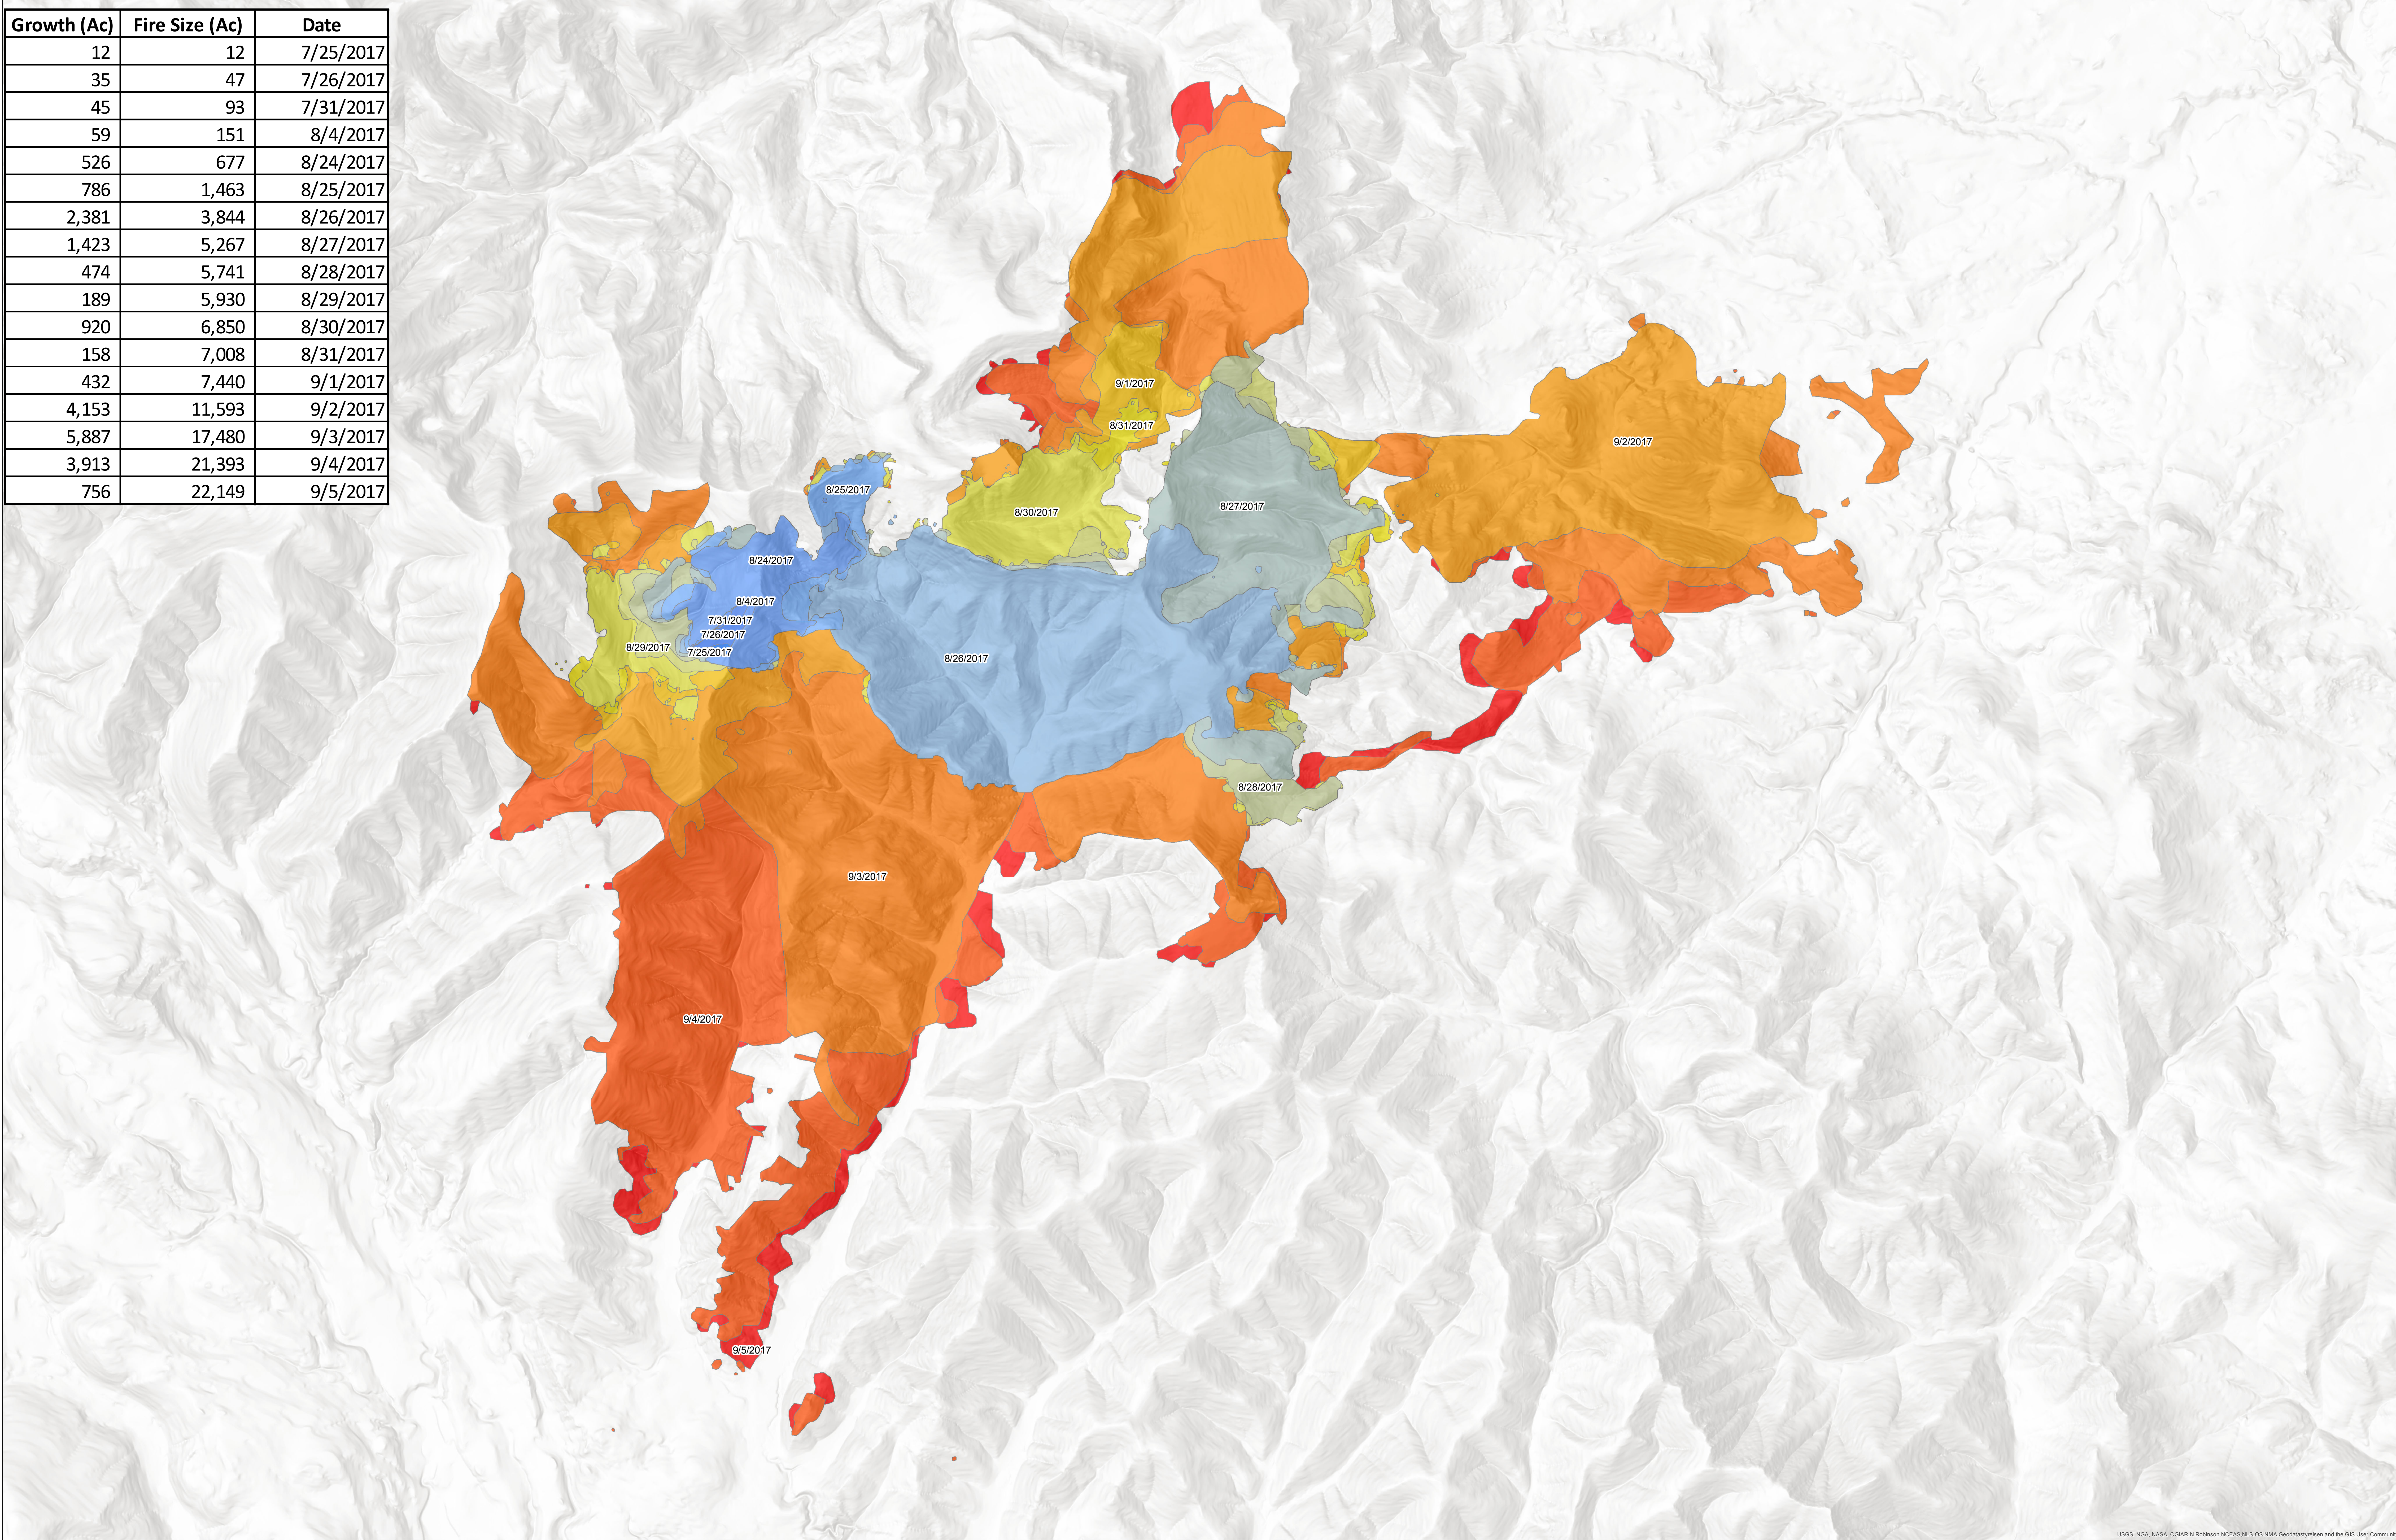

Growth (Ac)	Fire Size (Ac)	Date
12	12	7/25/2017
35	47	7/26/2017
45	93	7/31/2017
59	151	8/4/2017
526	677	8/24/2017
786	1,463	8/25/2017
2,381	3,844	8/26/2017
1,423	5,267	8/27/2017
474	5,741	8/28/2017
189	5,930	8/29/2017
920	6,850	8/30/2017
158	7,008	8/31/2017
432	7,440	9/1/2017
4,153	11,593	9/2/2017
5,887	17,480	9/3/2017
3,913	21,393	9/4/2017
756	22,149	9/5/2017

Alice Creek Progression

9/6/2017