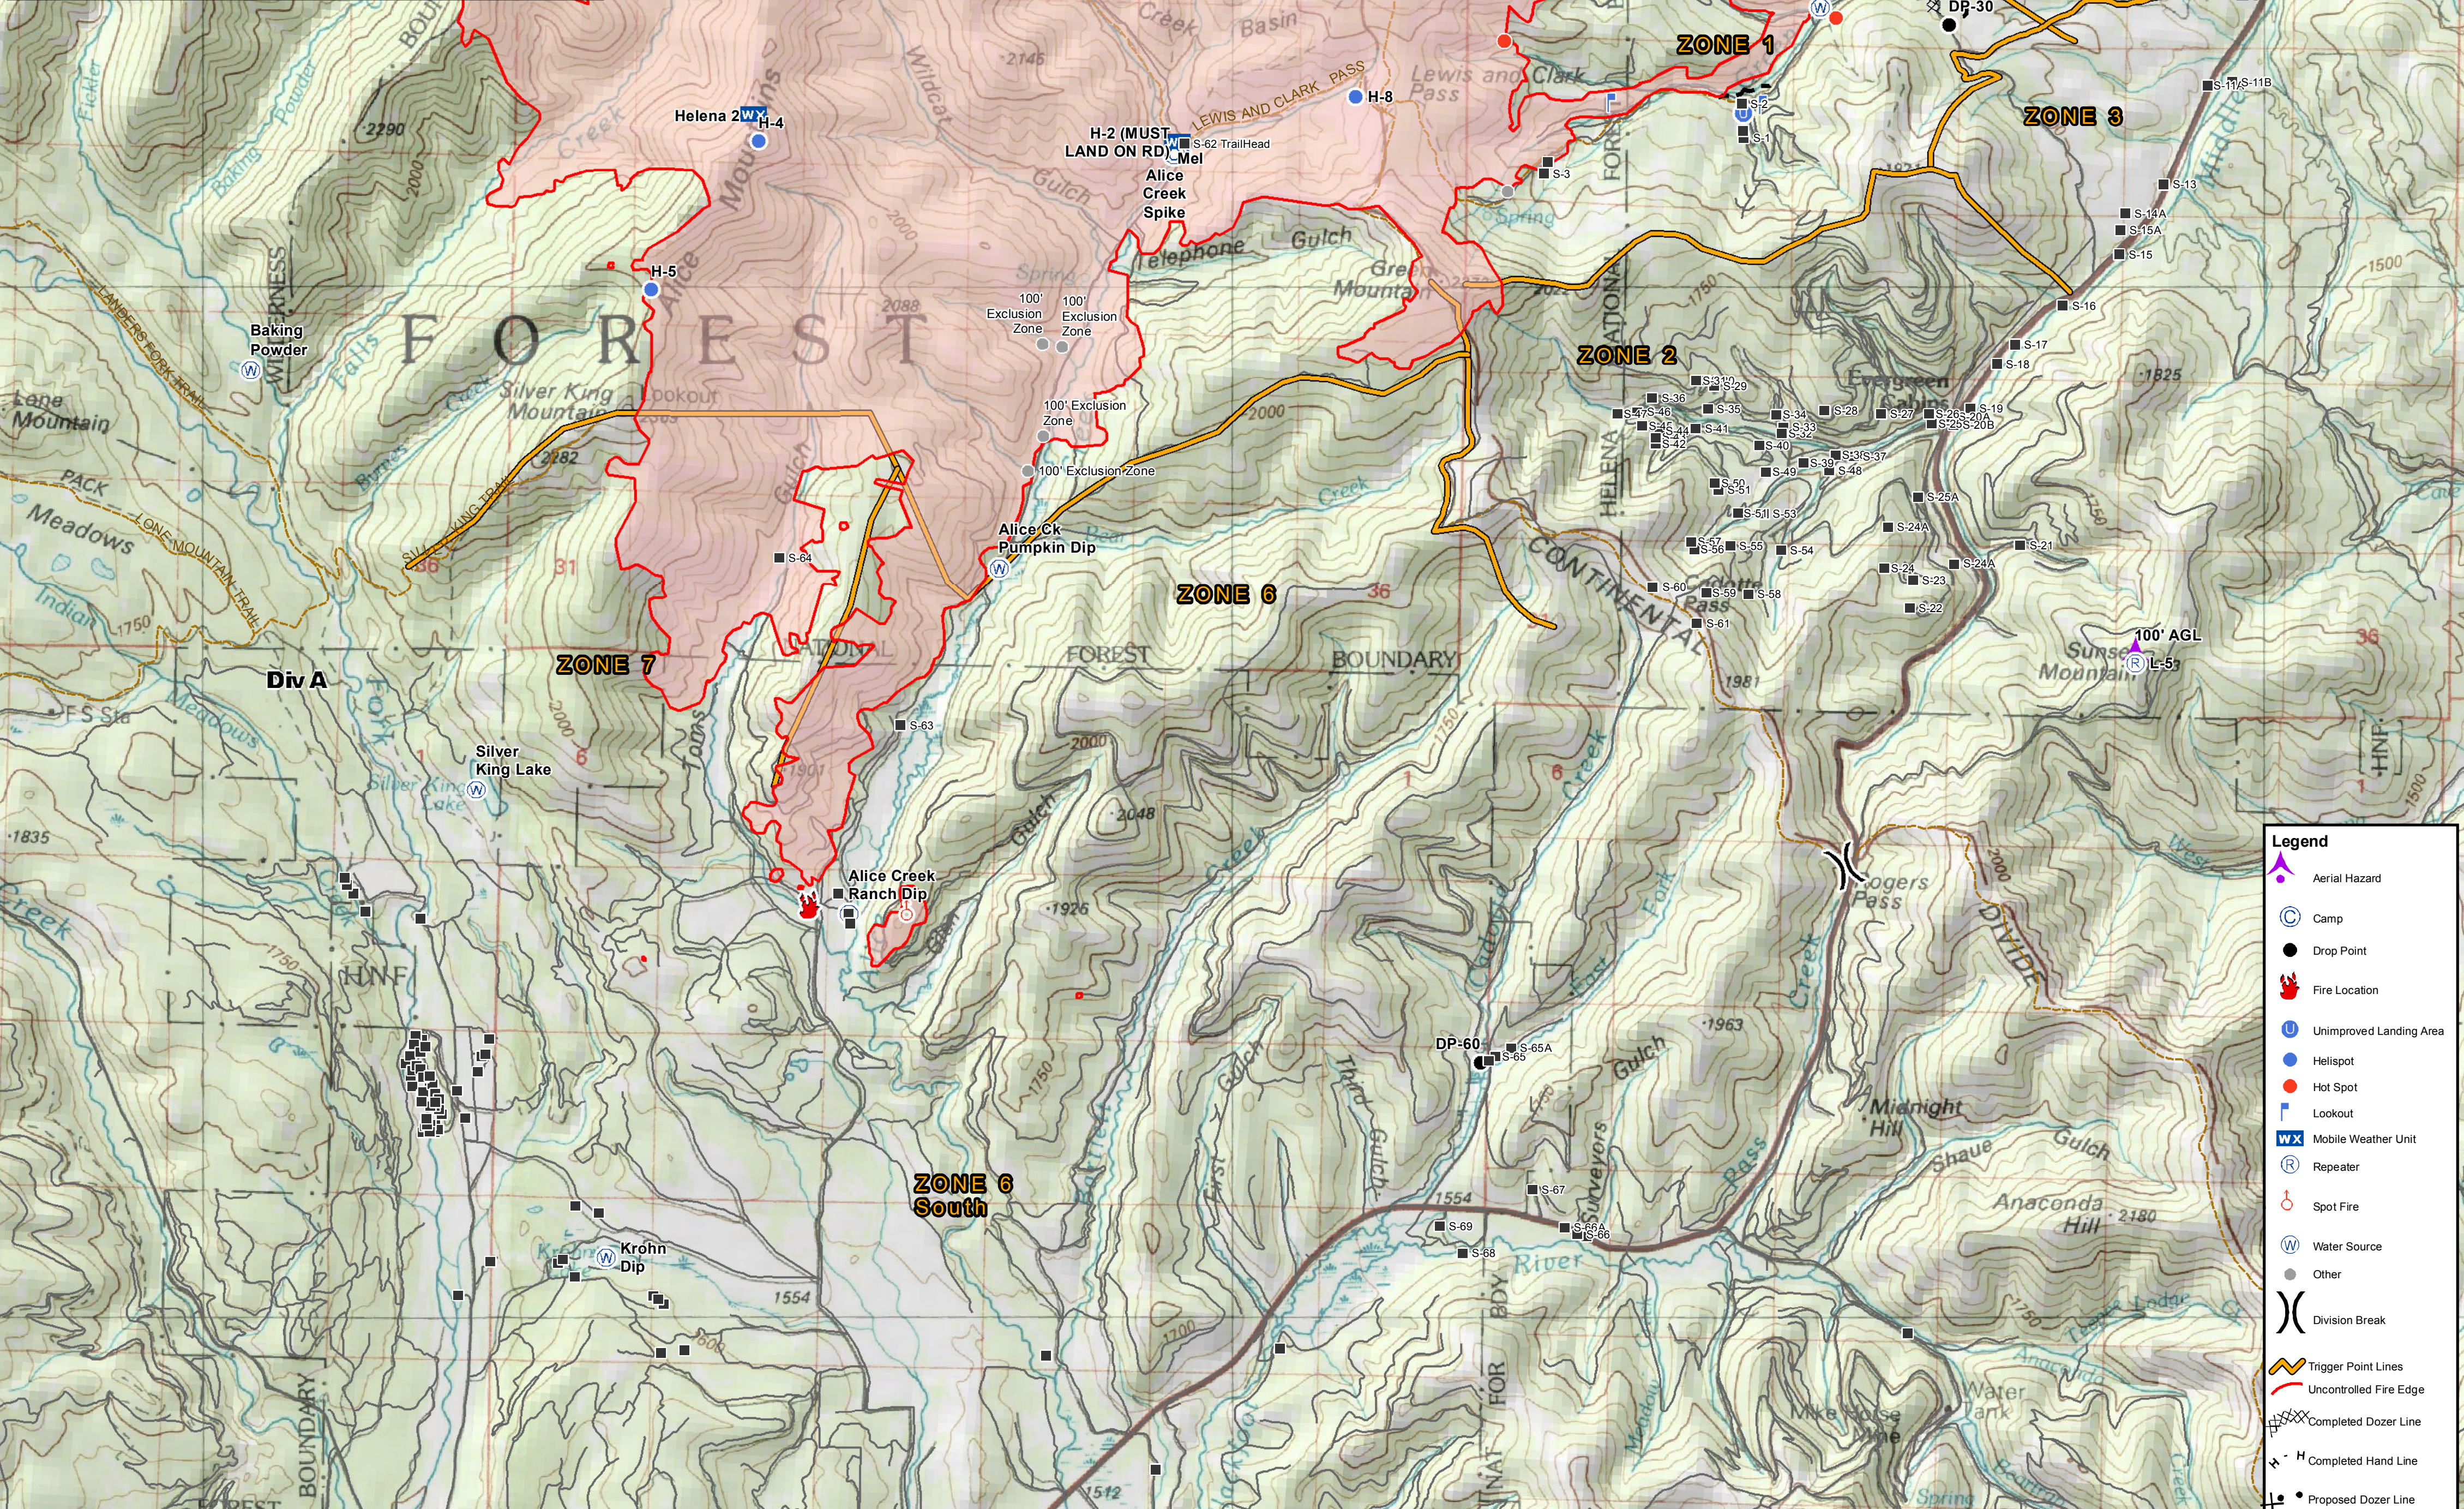

**STRUCTURES S.**

# Alice Creek

MTHLF-000179  
 9/6/2017  
 22,149 acres  
 (9/5 22:30 hrs)  
 NAD 83 UTM 12N

Team 5

**Legend**

- Aerial Hazard
- Camp
- Drop Point
- Fire Location
- Unimproved Landing Area
- Helispot
- Hot Spot
- Lookout
- Mobile Weather Unit
- Repeater
- Spot Fire
- Water Source
- Other
- Division Break
- Trigger Point Lines
- Uncontrolled Fire Edge
- Completed Dozer Line
- Completed Hand Line
- Proposed Dozer Line
- Planned Fire Line
- Trails
- Wildfire Daily Fire Perimeter

GB Team 5  
 9/6/2017  
 05:21 Hours

0 1.5 3 Miles