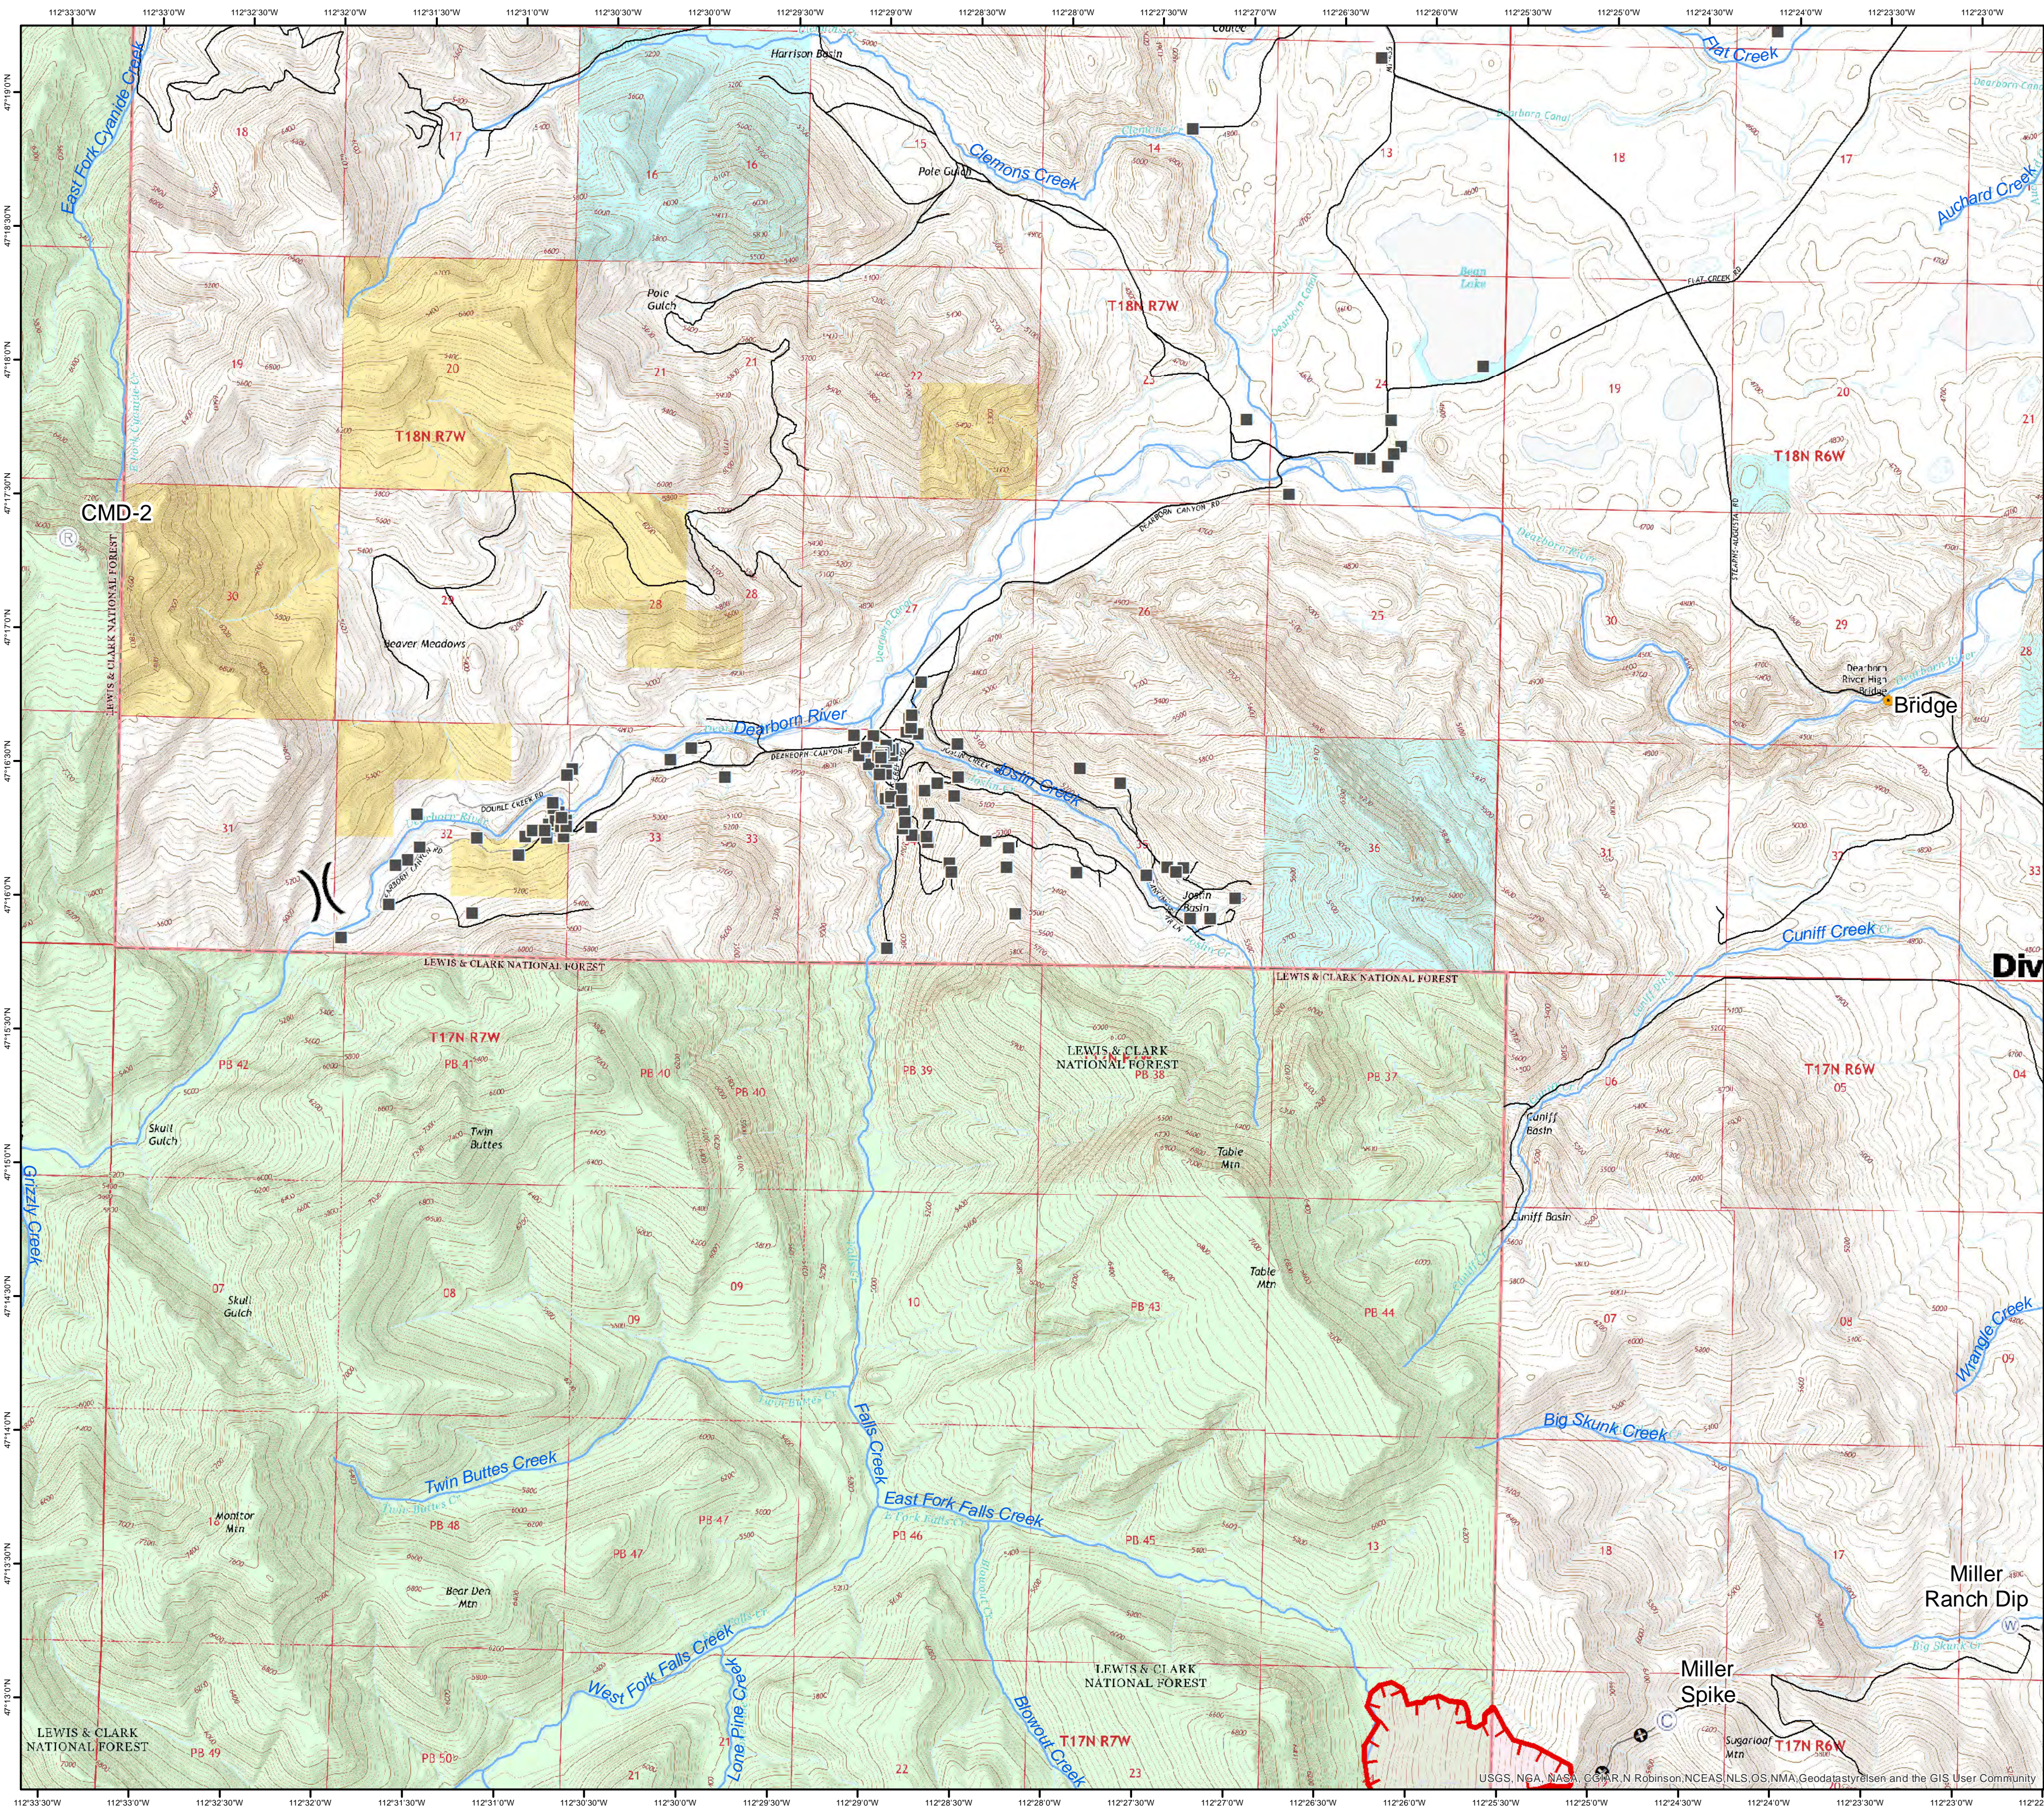

Alice Creek

MT-HLF-0179
IAP
Day 9/07
(Perim from IR
9/07 @ 0053)
Div K North

- Structures
- ⊙ Camp
- ☁ Mobile Weather Unit
- ⊕ Photo Point
- ⊙ Repeater
- ⊙ Water Source
- ⊙ Other
- Division Break
- Roads
- ⚡ Uncontrolled Fire Edge
- ⊙ Other
- 🔥 Fire Area
- 🟡 BLM
- 🟢 FS
- 🟣 PVT
- 🟠 ST
- 🟦 WTR

0.5 Miles

Author: AGK 9/6/2017 9:53:09 PM