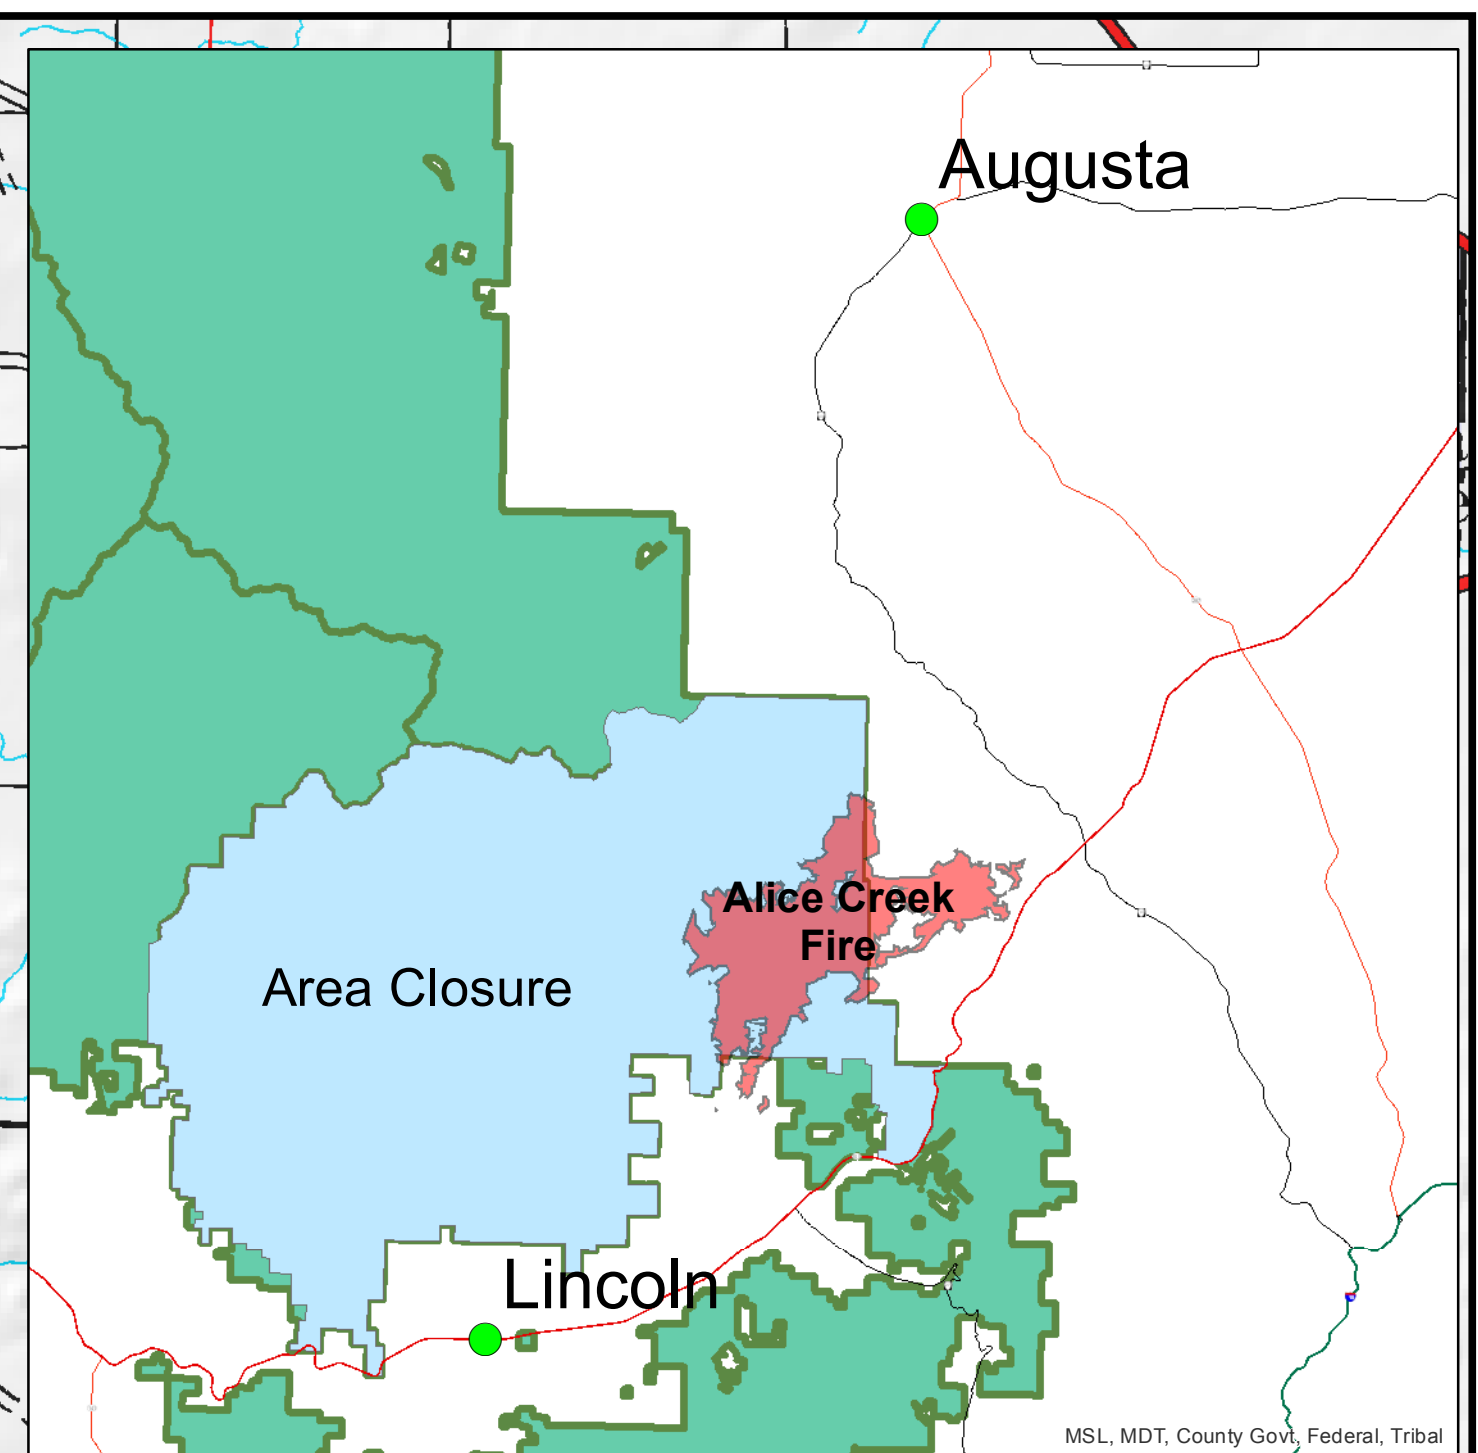

Alice Creek
 MT-HLF-000179
 9/7/2017
 22,471 acres
 (as of 9/7 00:53)
 NAD 83 UTM 12N

Team 5

Legend

- Uncontrolled Fire Edge
- Completed Dozer Line
- Completed Hand Line
- Proposed Dozer Line
- Planned Fire Line
- Other
- Transmission Line
- Wildfire Daily Fire Perimeter
- Wilderness

FIRE_YEAR

- 1978
- 1988
- 1999
- 2003
- 2015

Scale: 1:36,000
 0 0.35 0.7 1.4 2.1 Miles

08 Team 5
 9/7/17
 06:22 Hours