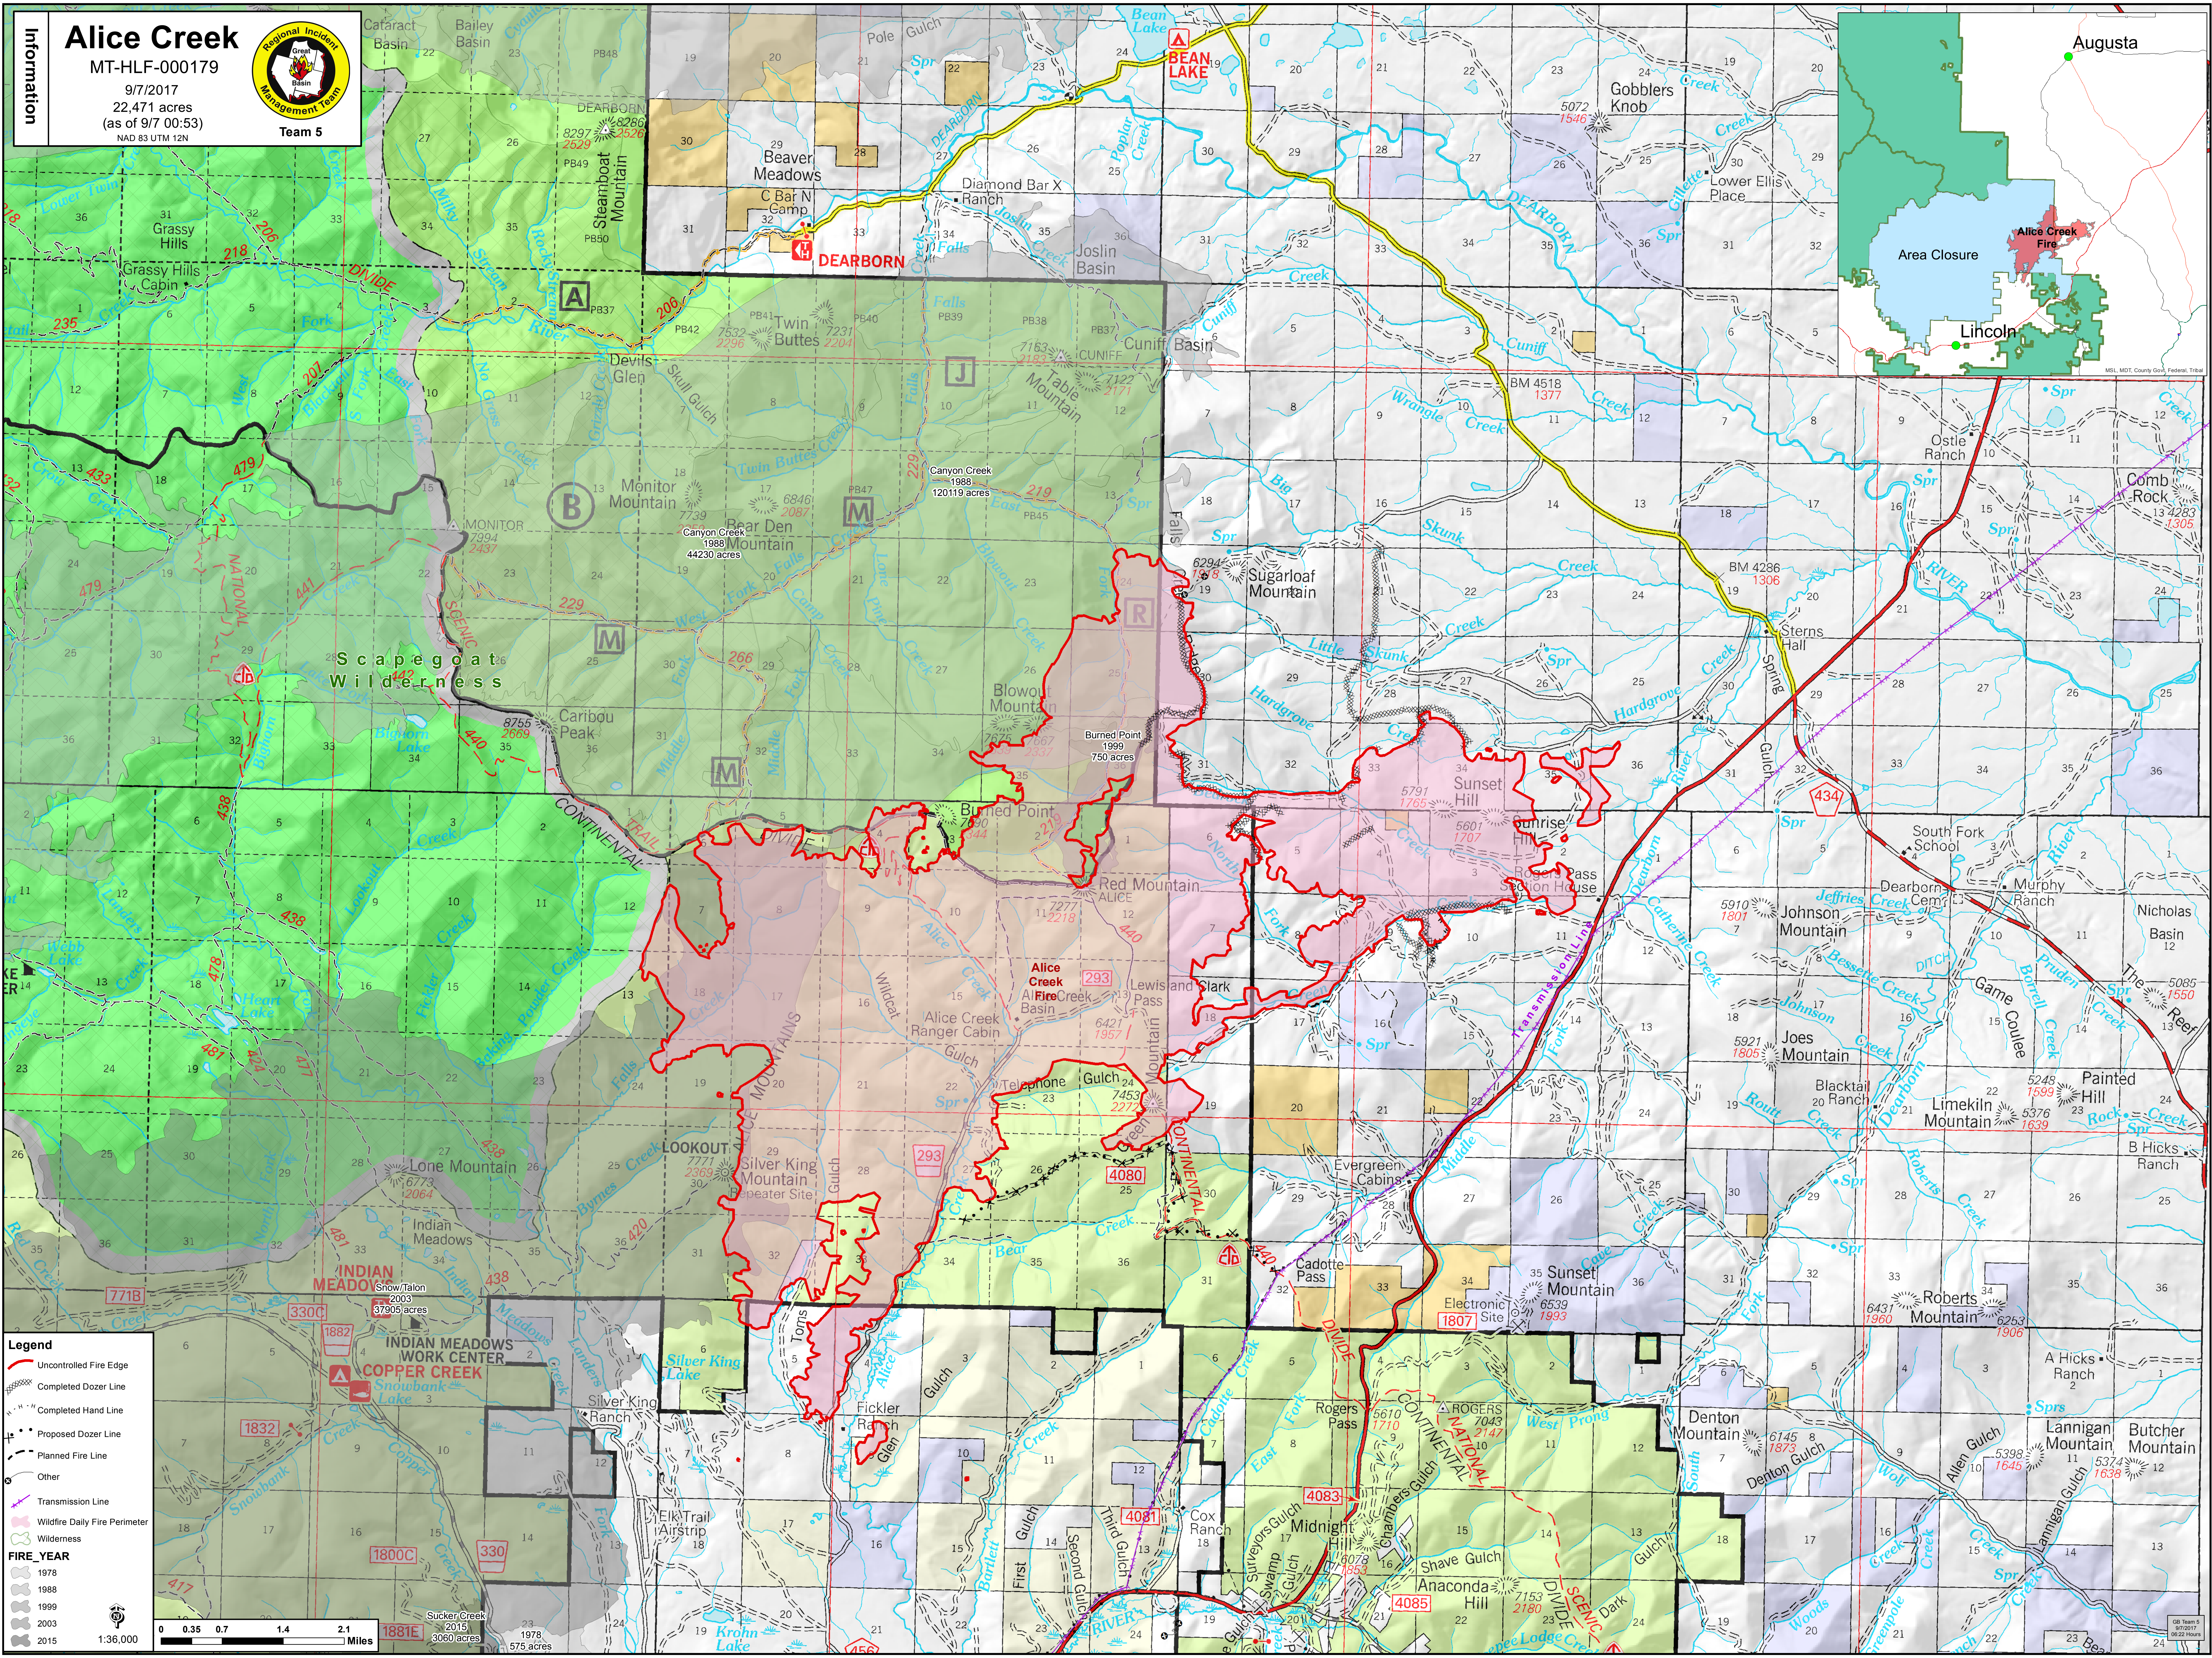

Alice Creek
 MT-HLF-000179
 9/7/2017
 22,471 acres
 (as of 9/7 00:53)
 NAD 83 UTM 12N

Team 5

Legend

- Uncontrolled Fire Edge
- Completed Dozer Line
- Completed Hand Line
- Proposed Dozer Line
- Planned Fire Line
- Other
- Transmission Line
- Wildfire Daily Fire Perimeter
- Wilderness

FIRE_YEAR

- 1978
- 1988
- 1999
- 2003
- 2015

Scale: 1:36,000
 0 0.35 0.7 1.4 2.1 Miles

08 Team 5
 9/7/17
 06:22 Hours