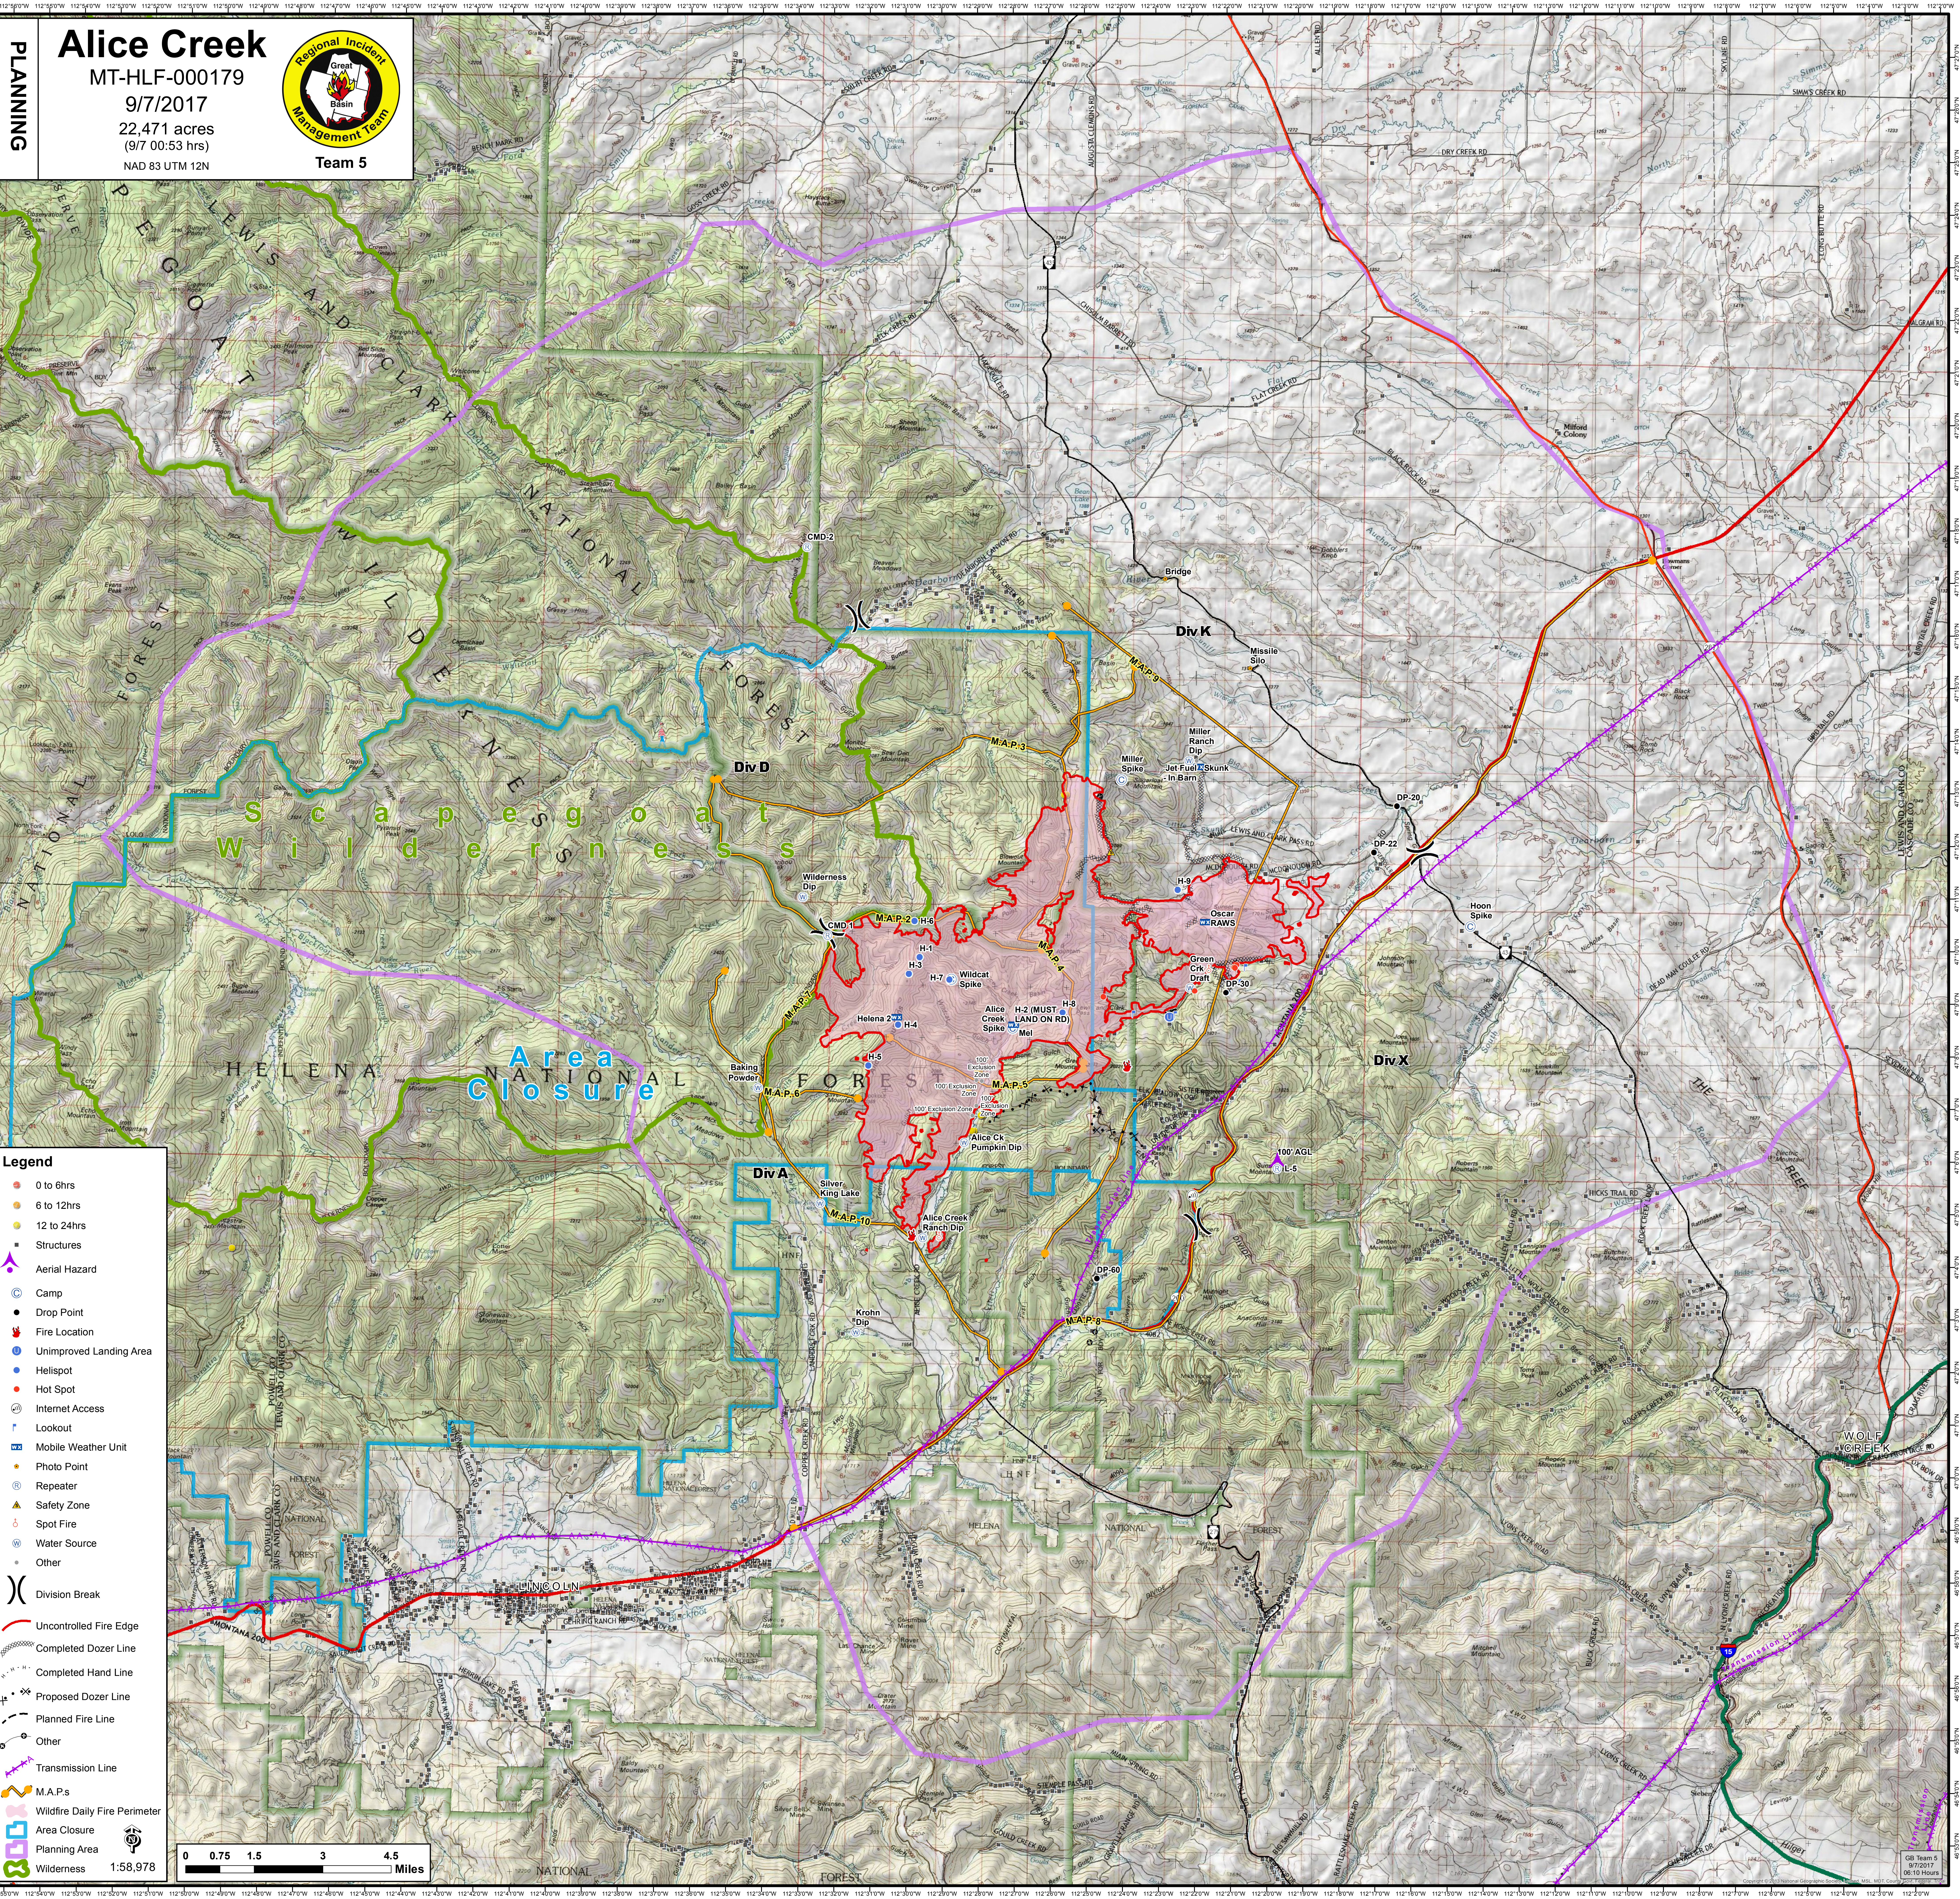

PLANNING

Alice Creek
MT-HLF-000179
9/7/2017
22,471 acres
(9/7 00:53 hrs)
NAD 83 UTM 12N

Team 5

Legend

- 0 to 6hrs
- 6 to 12hrs
- 12 to 24hrs
- Structures
- ▲ Aerial Hazard
- Camp
- Drop Point
- Fire Location
- Unimproved Landing Area
- HeliSpot
- Hot Spot
- Internet Access
- Lookout
- Mobile Weather Unit
- Photo Point
- Repeater
- ▲ Safety Zone
- Spot Fire
- Water Source
- Other
- ⌘ Division Break
- Uncontrolled Fire Edge
- Completed Dozer Line
- Completed Hand Line
- Proposed Dozer Line
- Planned Fire Line
- Other
- Transmission Line
- M.A.P.s
- Wildfire Daily Fire Perimeter
- Area Closure
- Planning Area
- Wilderness

Scale: 1:58,978
0 0.75 1.5 3 4.5 Miles