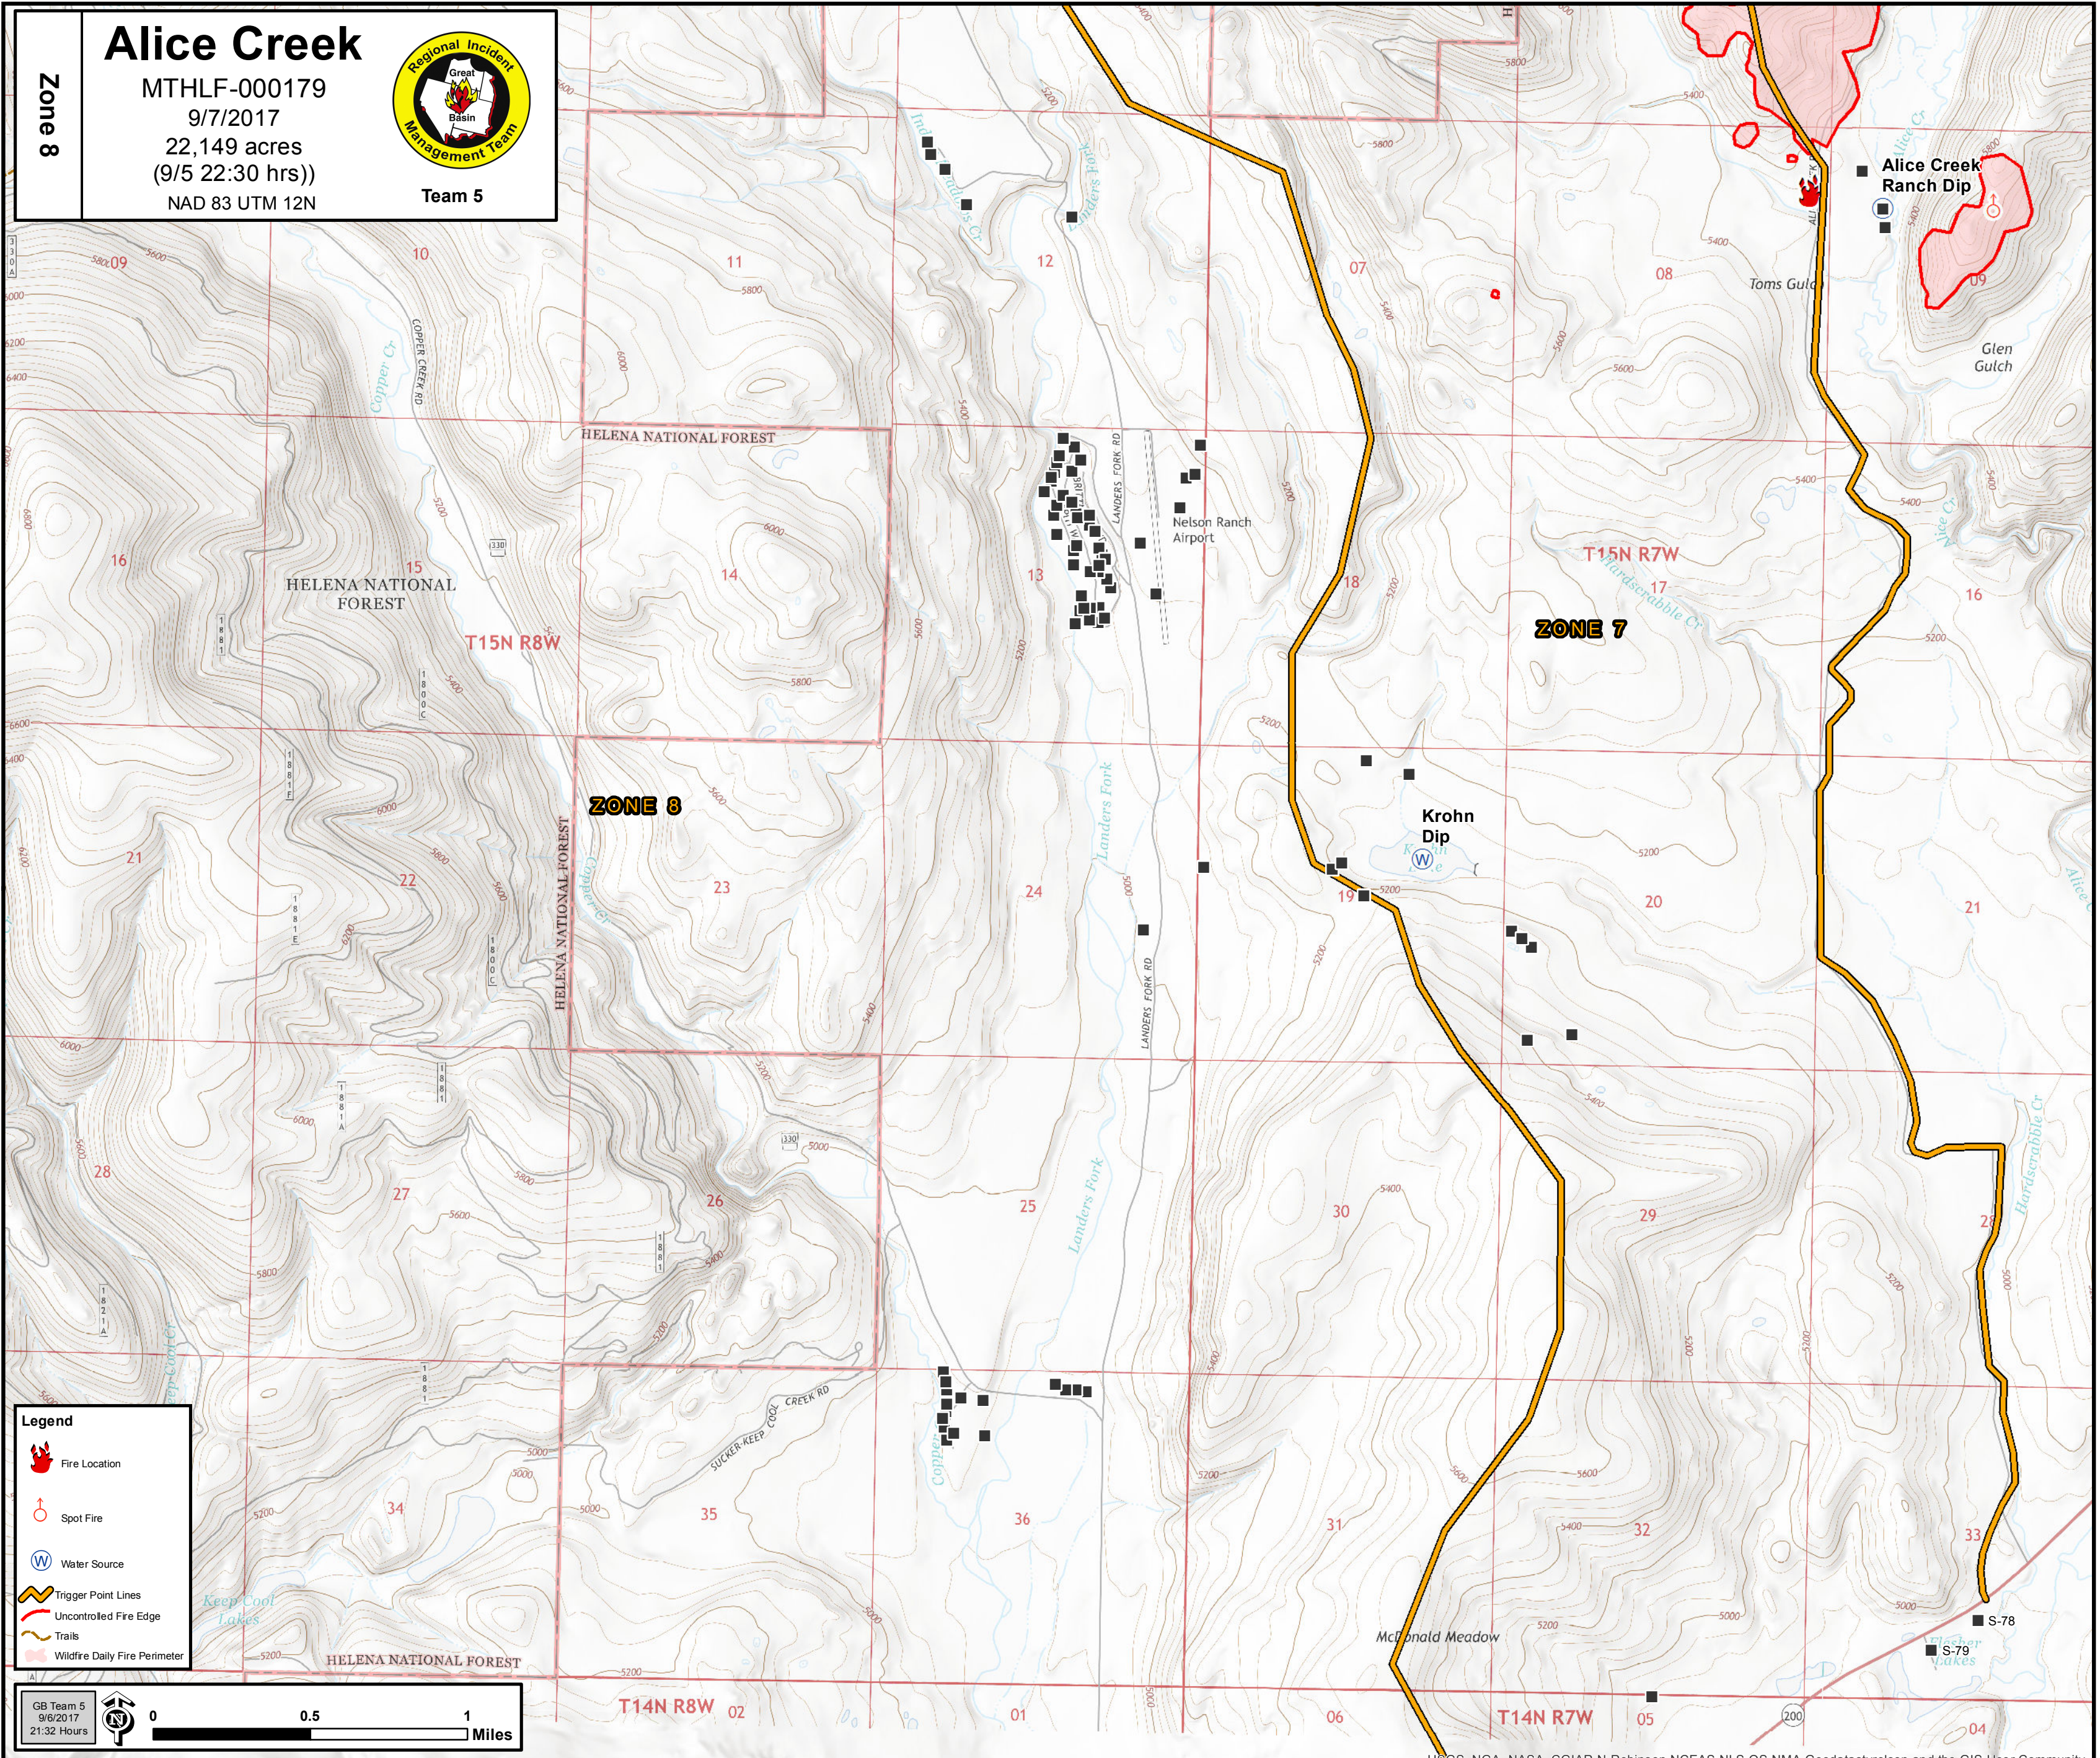

**Zone 8**

**Alice Creek**

MTHLF-000179  
 9/7/2017  
 22,149 acres  
 (9/5 22:30 hrs)  
 NAD 83 UTM 12N

Team 5

USGS, NGA, NASA, CGIAR, N Robinson, NCEAS, NLS, OS, NMA, Geodatastyrelsen and the GIS User Community