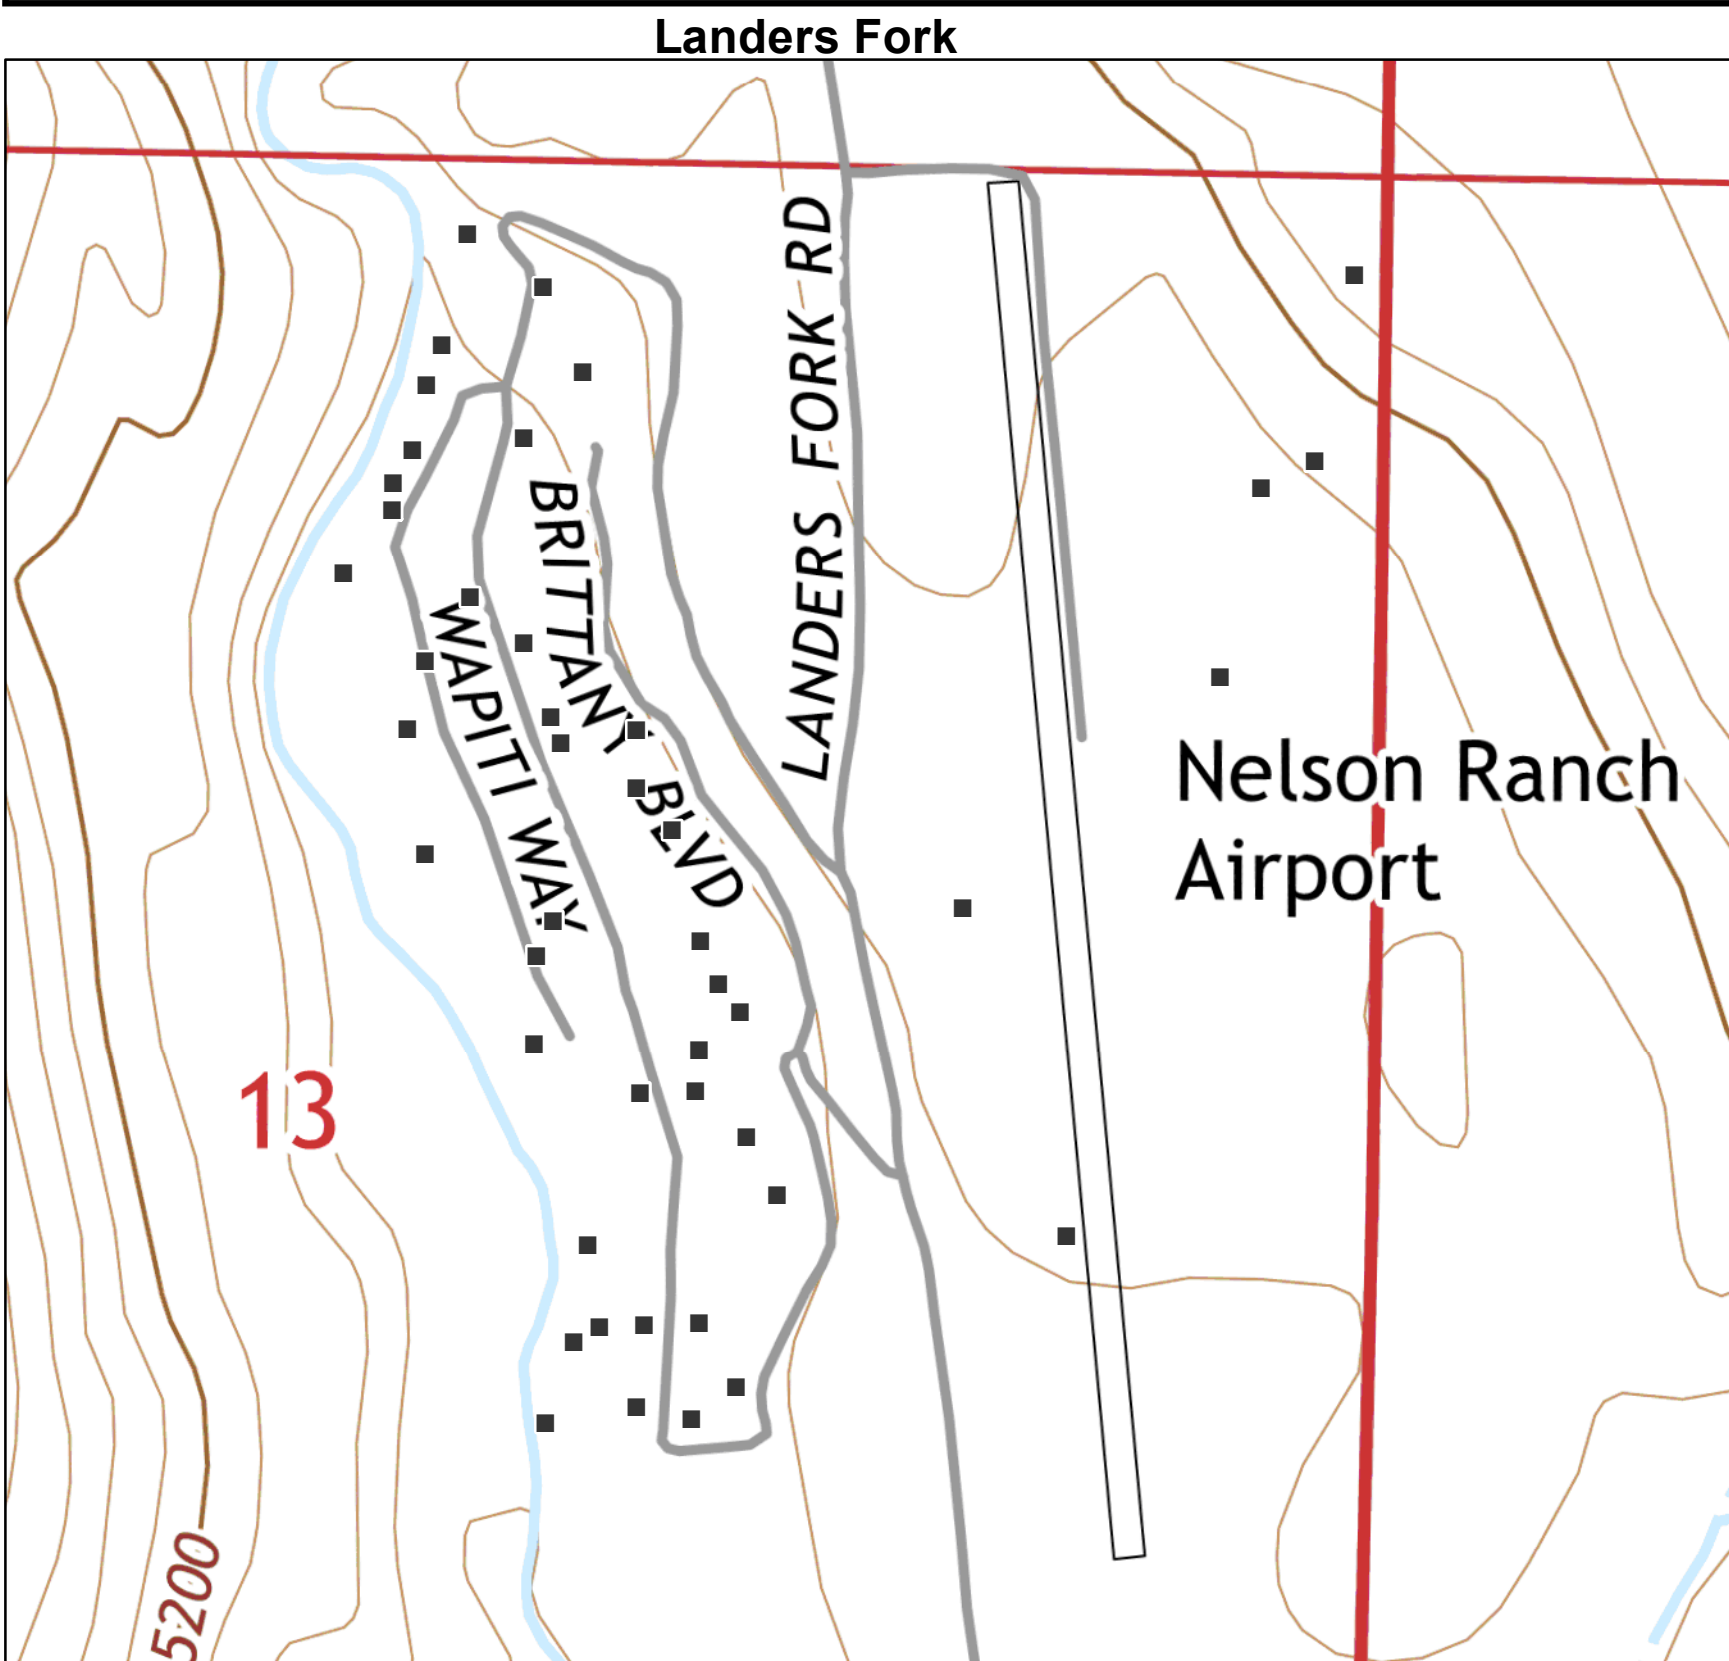

**Zone 8**

**Alice Creek**

MTHLF-000179  
 9/7/2017  
 22,149 acres  
 (9/5 22:30 hrs)  
 NAD 83 UTM 12N

Team 5

USGS, NGA, NASA, CGIAR, N Robinson, NCEAS, NLS, OS, NMA, Geodatastyrelsen and the GIS User Community