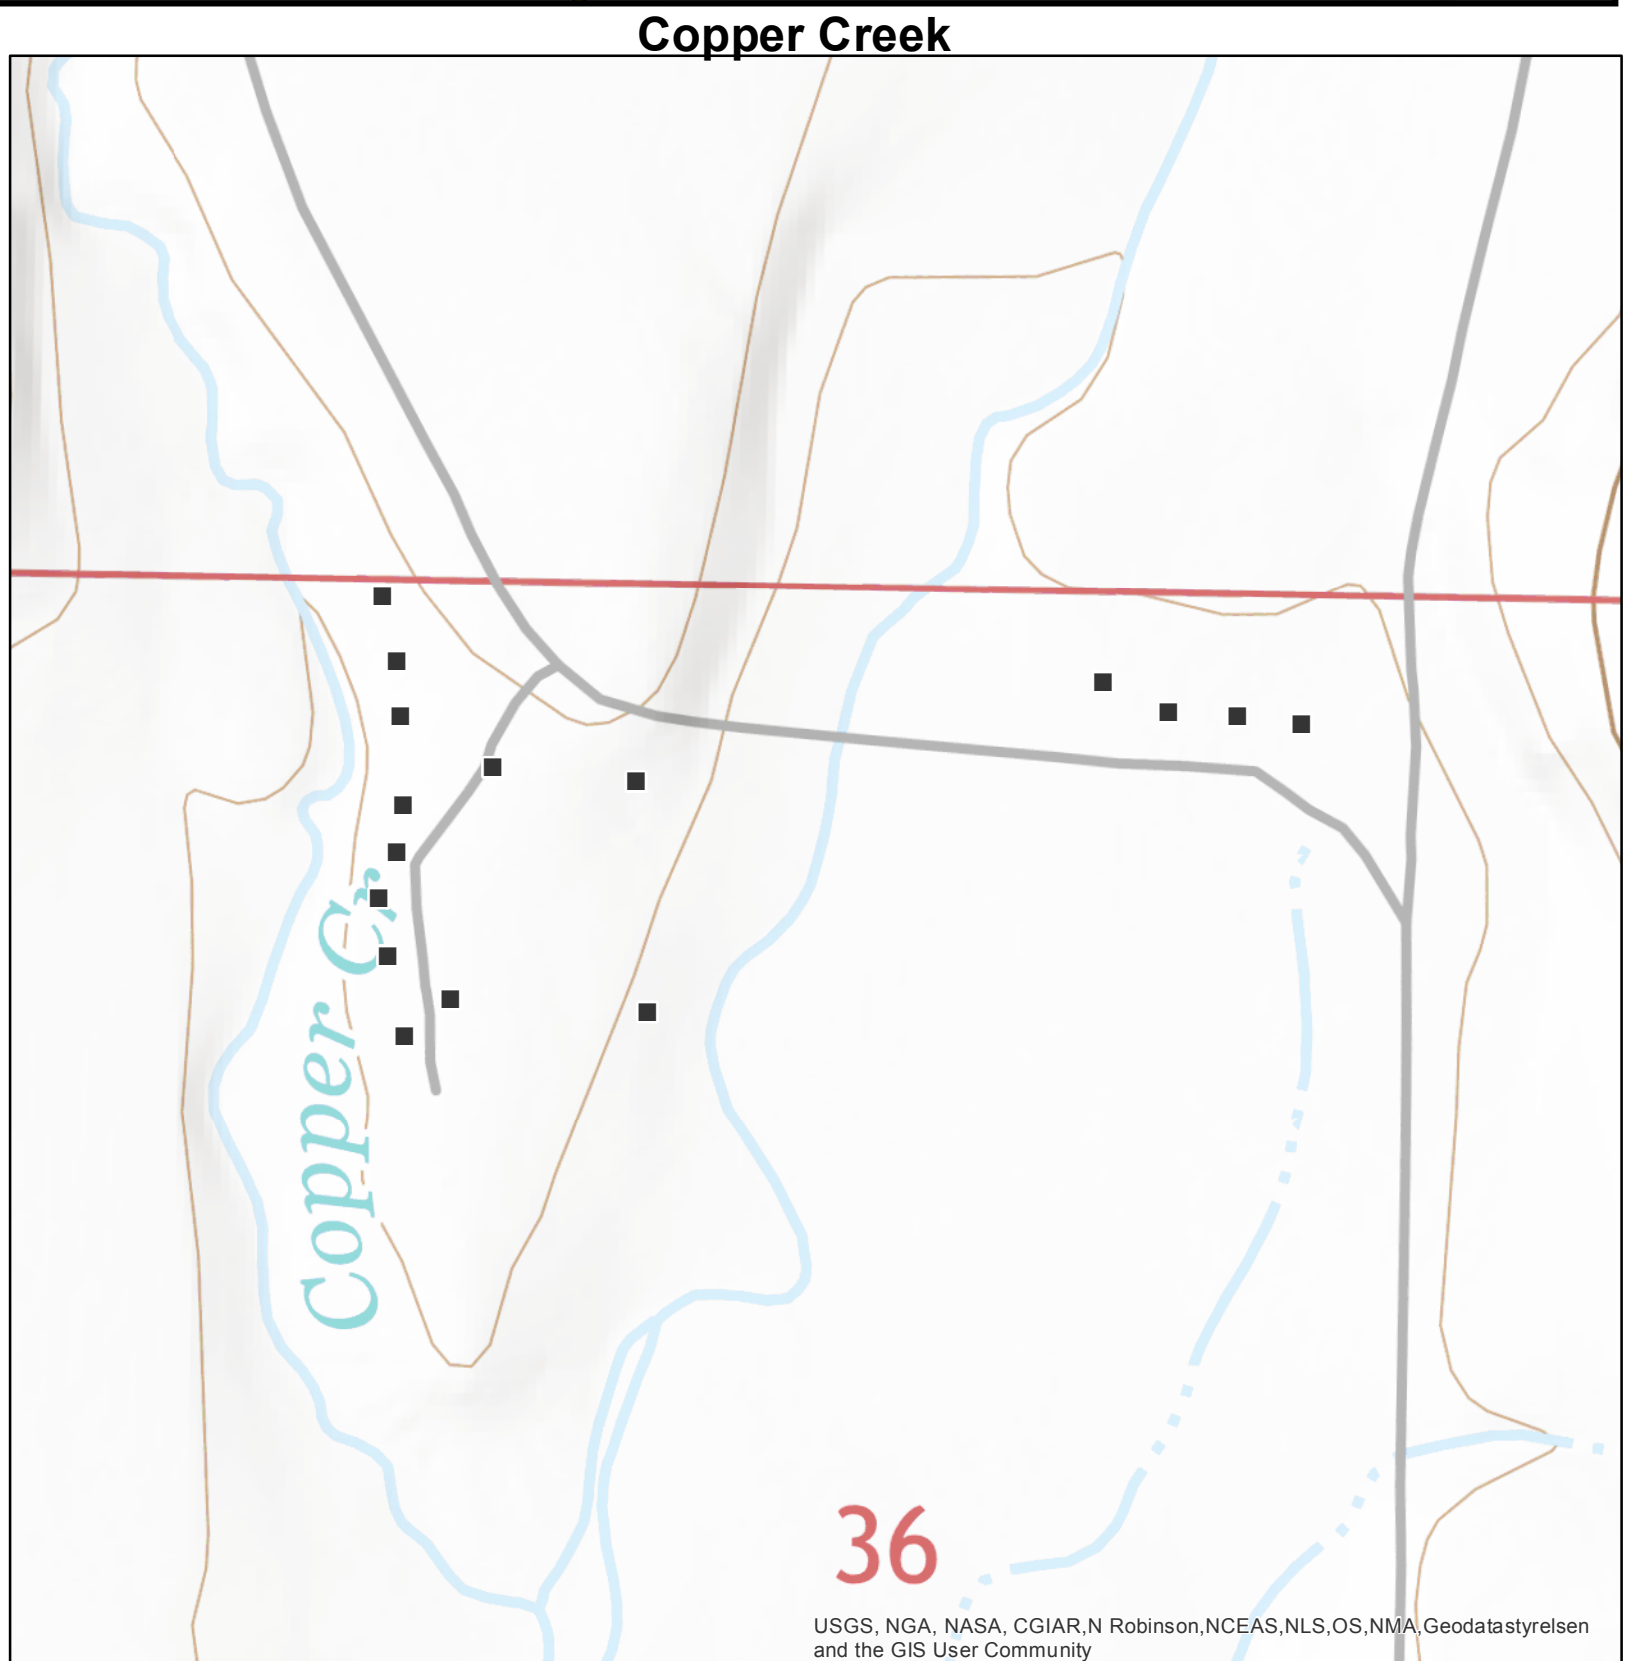

**Zone 8**

**Alice Creek**

MTHLF-000179  
 9/7/2017  
 22,149 acres  
 (9/5 22:30 hrs)  
 NAD 83 UTM 12N

Team 5

USGS, NGA, NASA, CGIAR, N Robinson, NCEAS, NLS, OS, NMA, Geodatastyrelsen and the GIS User Community