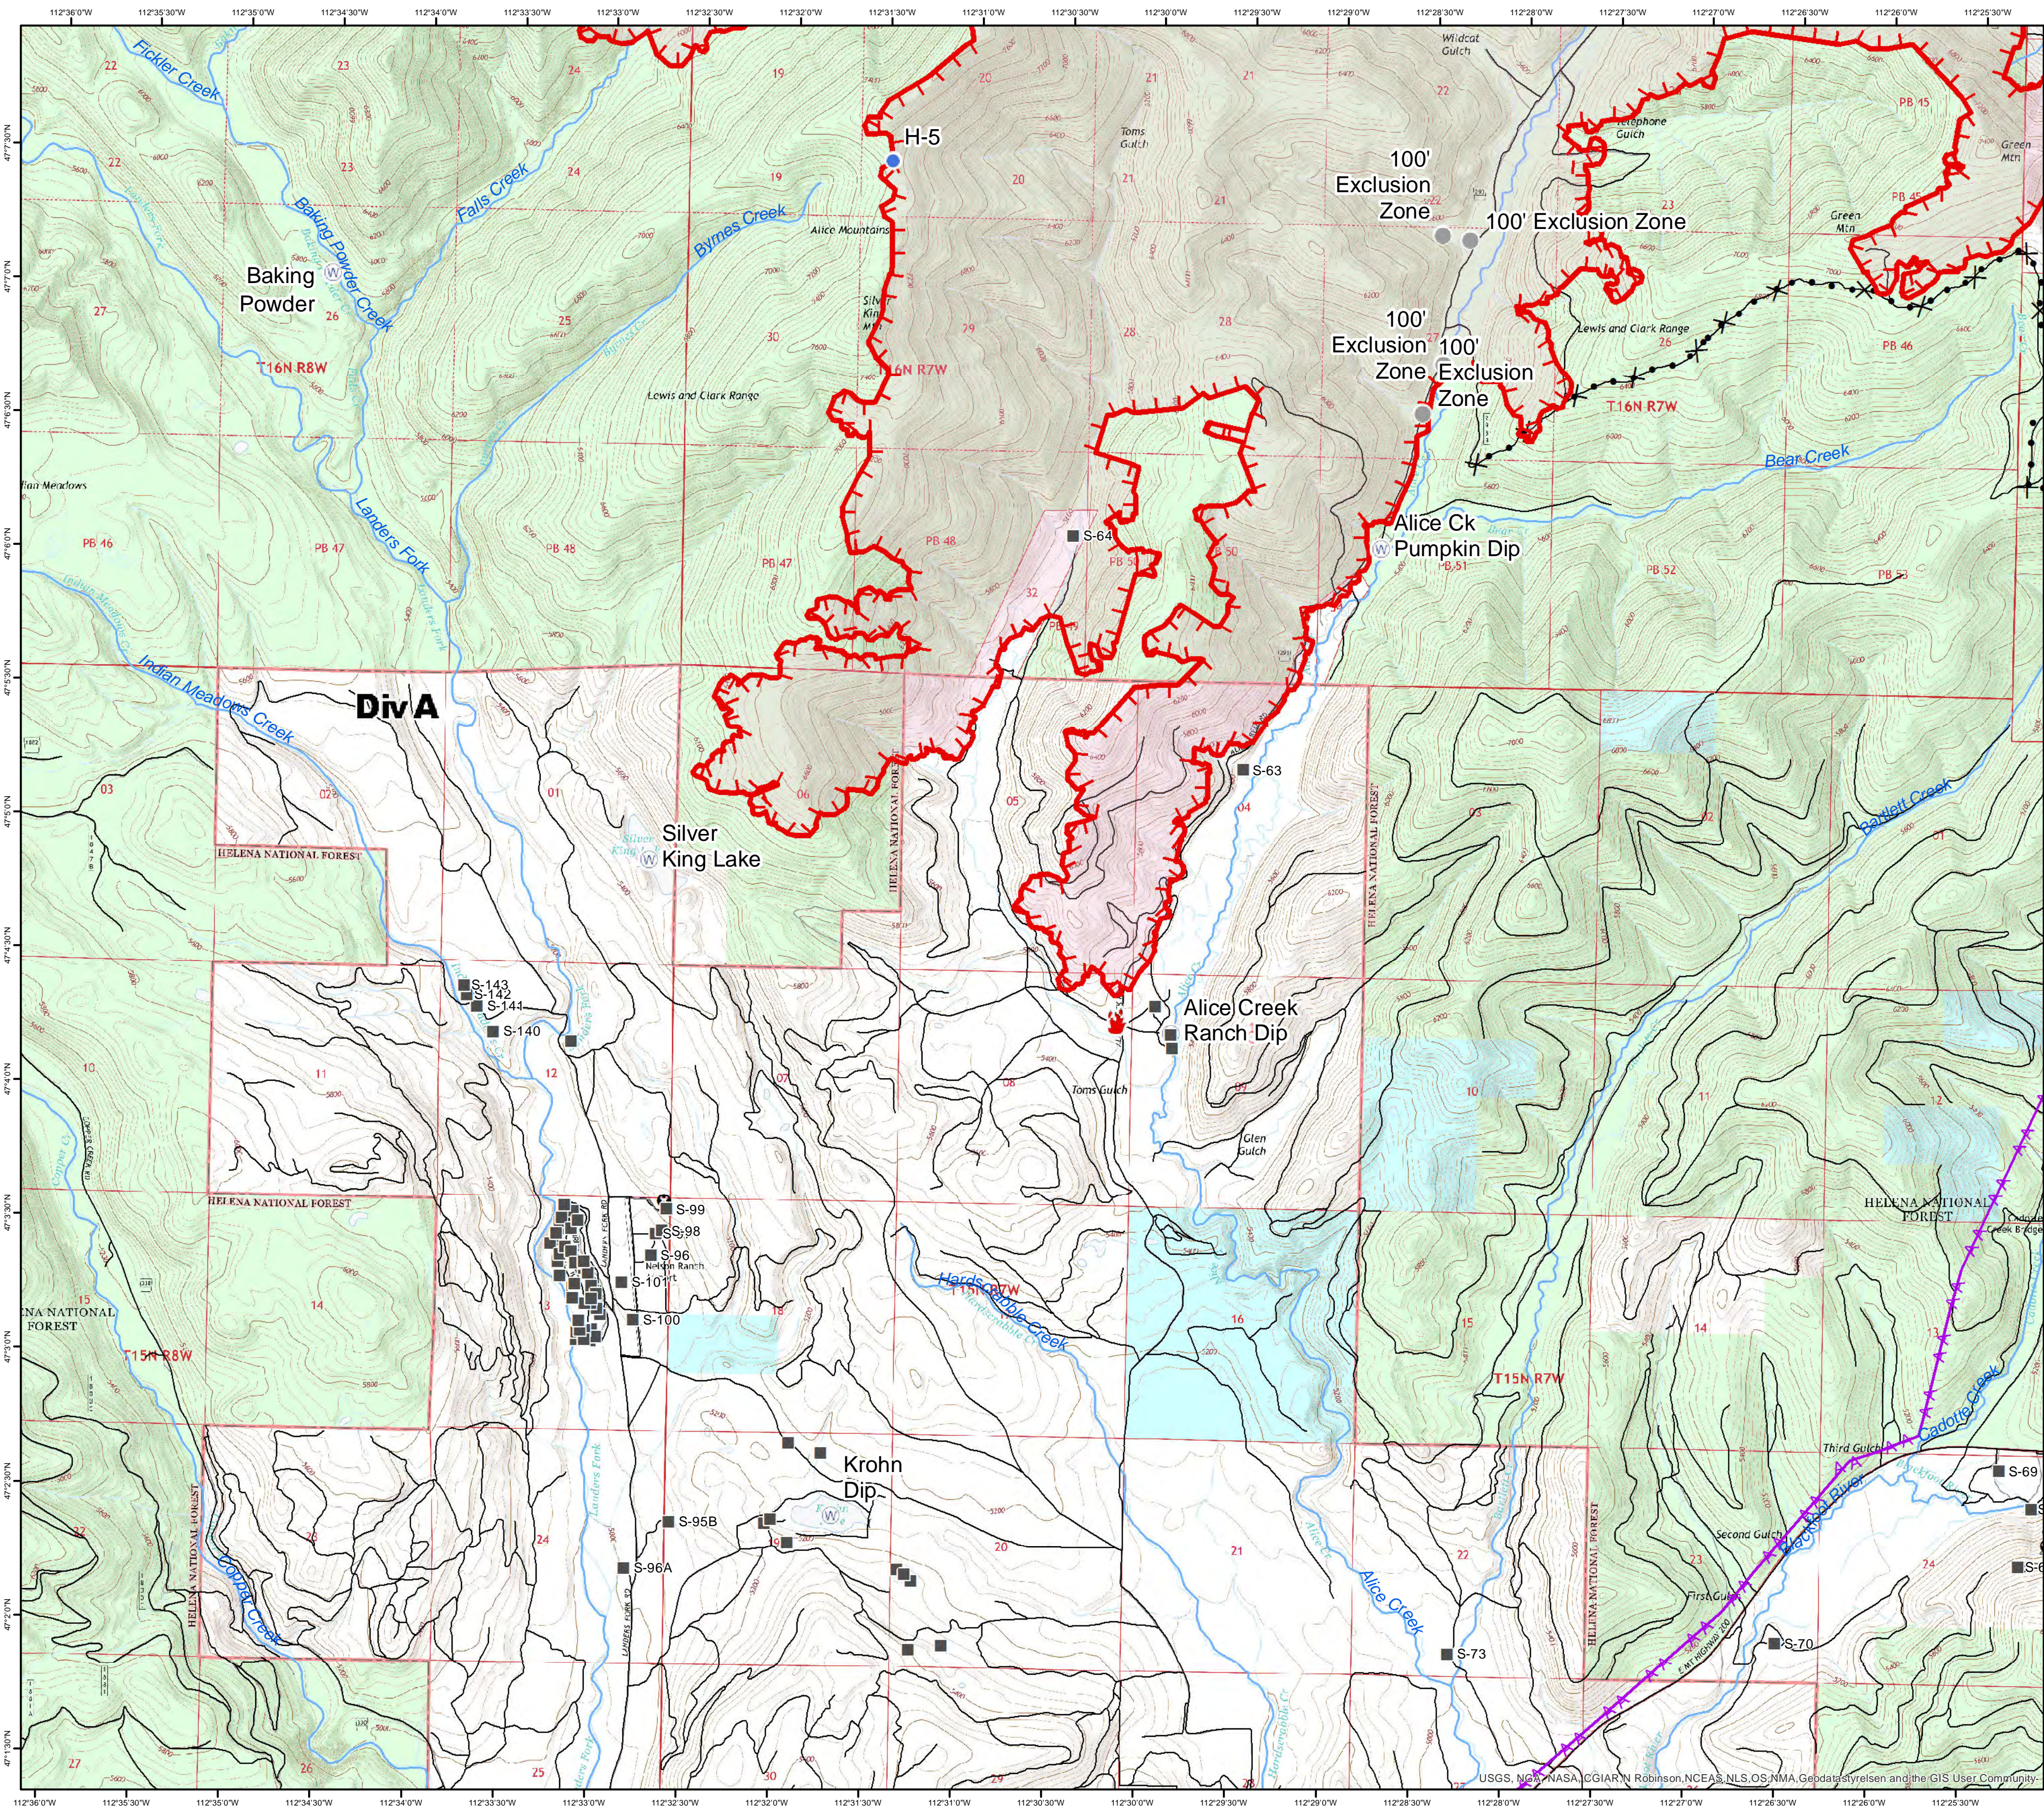

# Alice Creek

MT-HLF-0179  
 IAP  
 9/08  
 (Perim from IR  
 9/07 @ 22:18)  
**Div A**

- Structures
- ▬ Fire Location
- Helispot
- Spot Fire
- ⊕ Water Source
- ⊖ Other
- Roads
- ⚡ Transmission Lines
- ▬ Uncontrolled Fire Edge
- ⊕ Proposed Dozer Line
- ⊖ Other
- Fire Area
- FS
- PVT
- ST

0.5 Miles