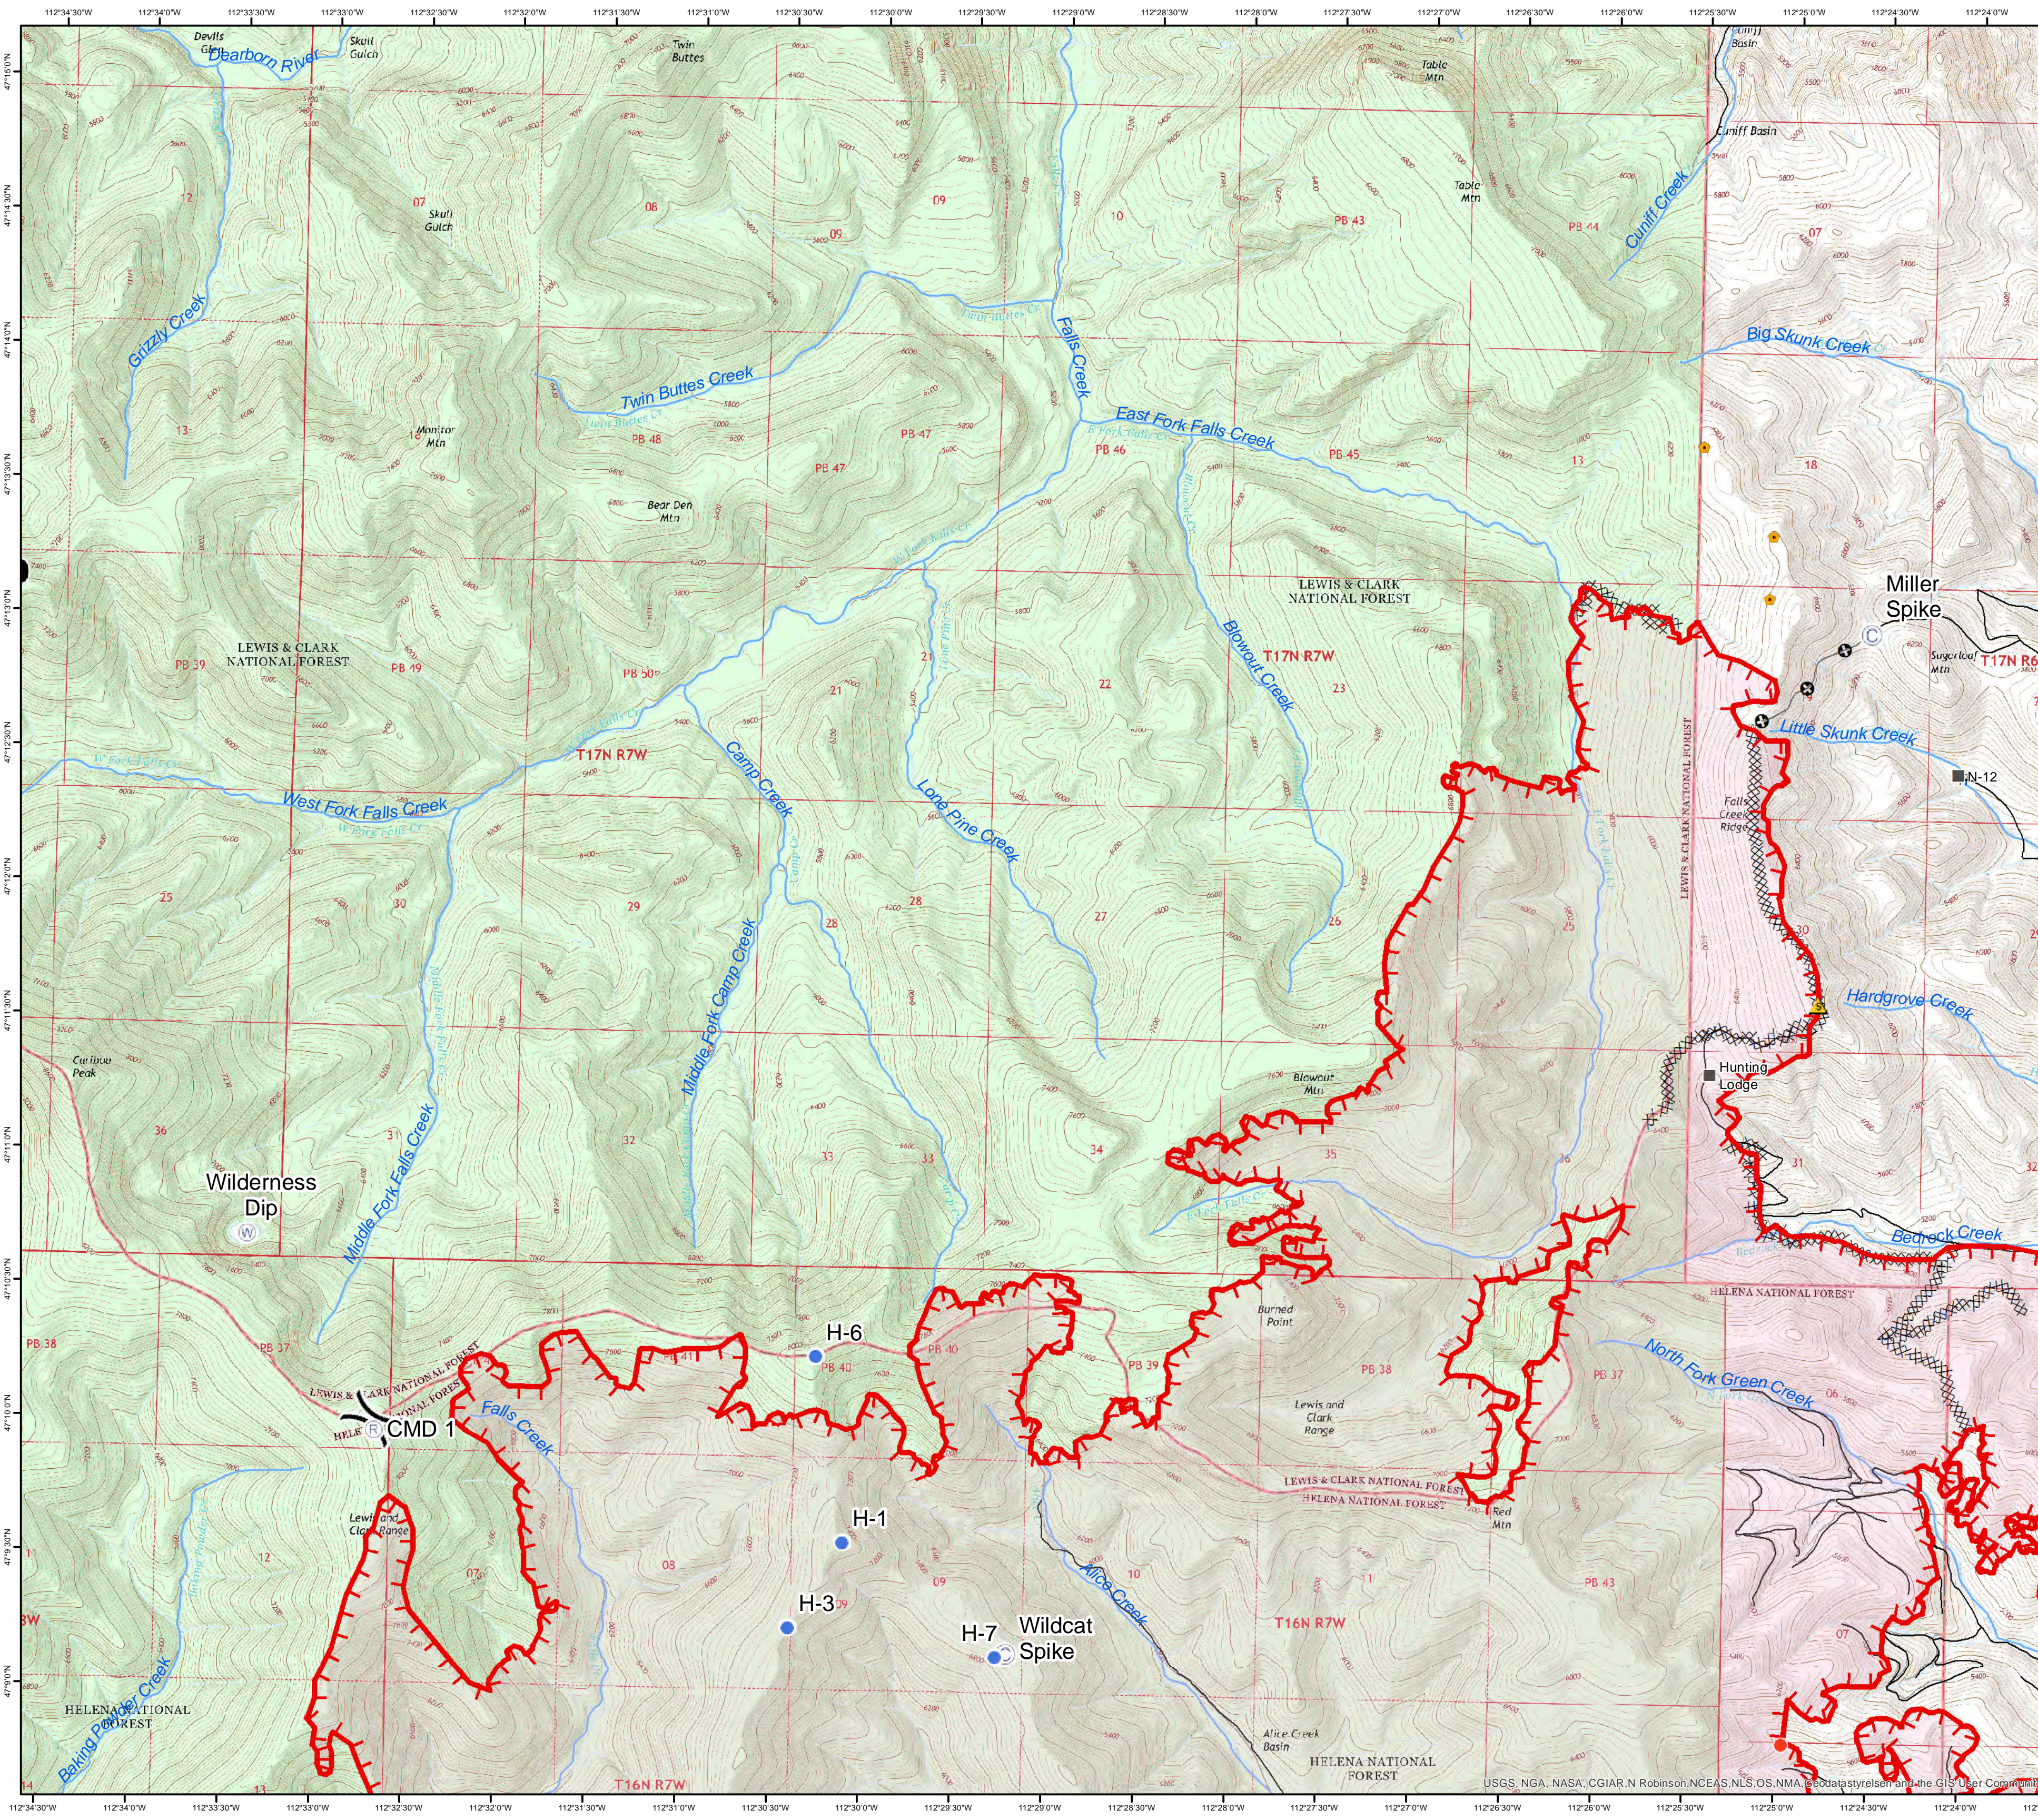

Alice Creek

MT-HLF-0179
IAP
9/08
(Perim from IR
9/07 @ 22:18)
Div D

- Structures
- ⊙ Camp
- ⊕ Helispot
- ⊕ Hot Spot
- ⊕ Photo Point
- ⊕ Repeater
- ⊕ Safety Zone
- ⊕ Water Source
- ⊕ Division Break
- ⊕ Roads
- ⊕ Uncontrolled Fire Edge
- ⊕ Completed Dozer Line
- ⊕ Other
- ⊕ Fire Area
- ⊕ FS
- ⊕ PVT

0.5 Miles